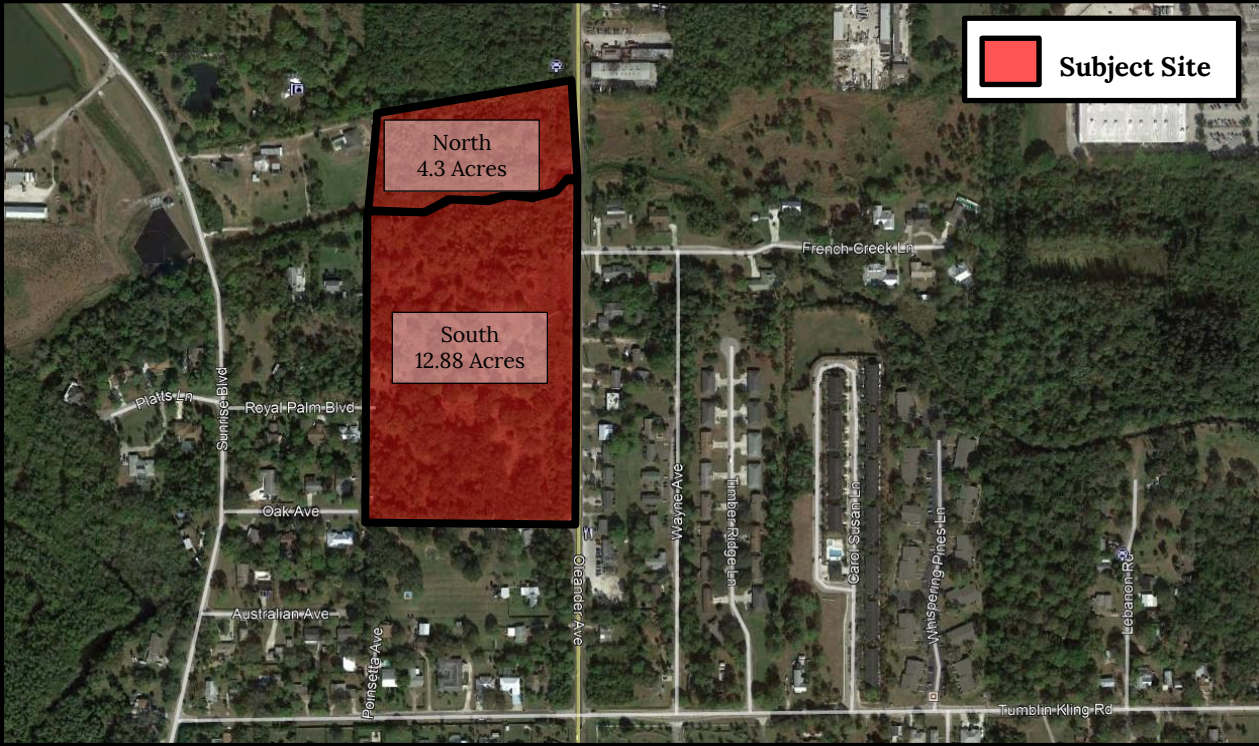

 **Subject Site**

Conceptual Development Plan
Sweetwater Village - 4001 Oleander Avenue
Aerial Map