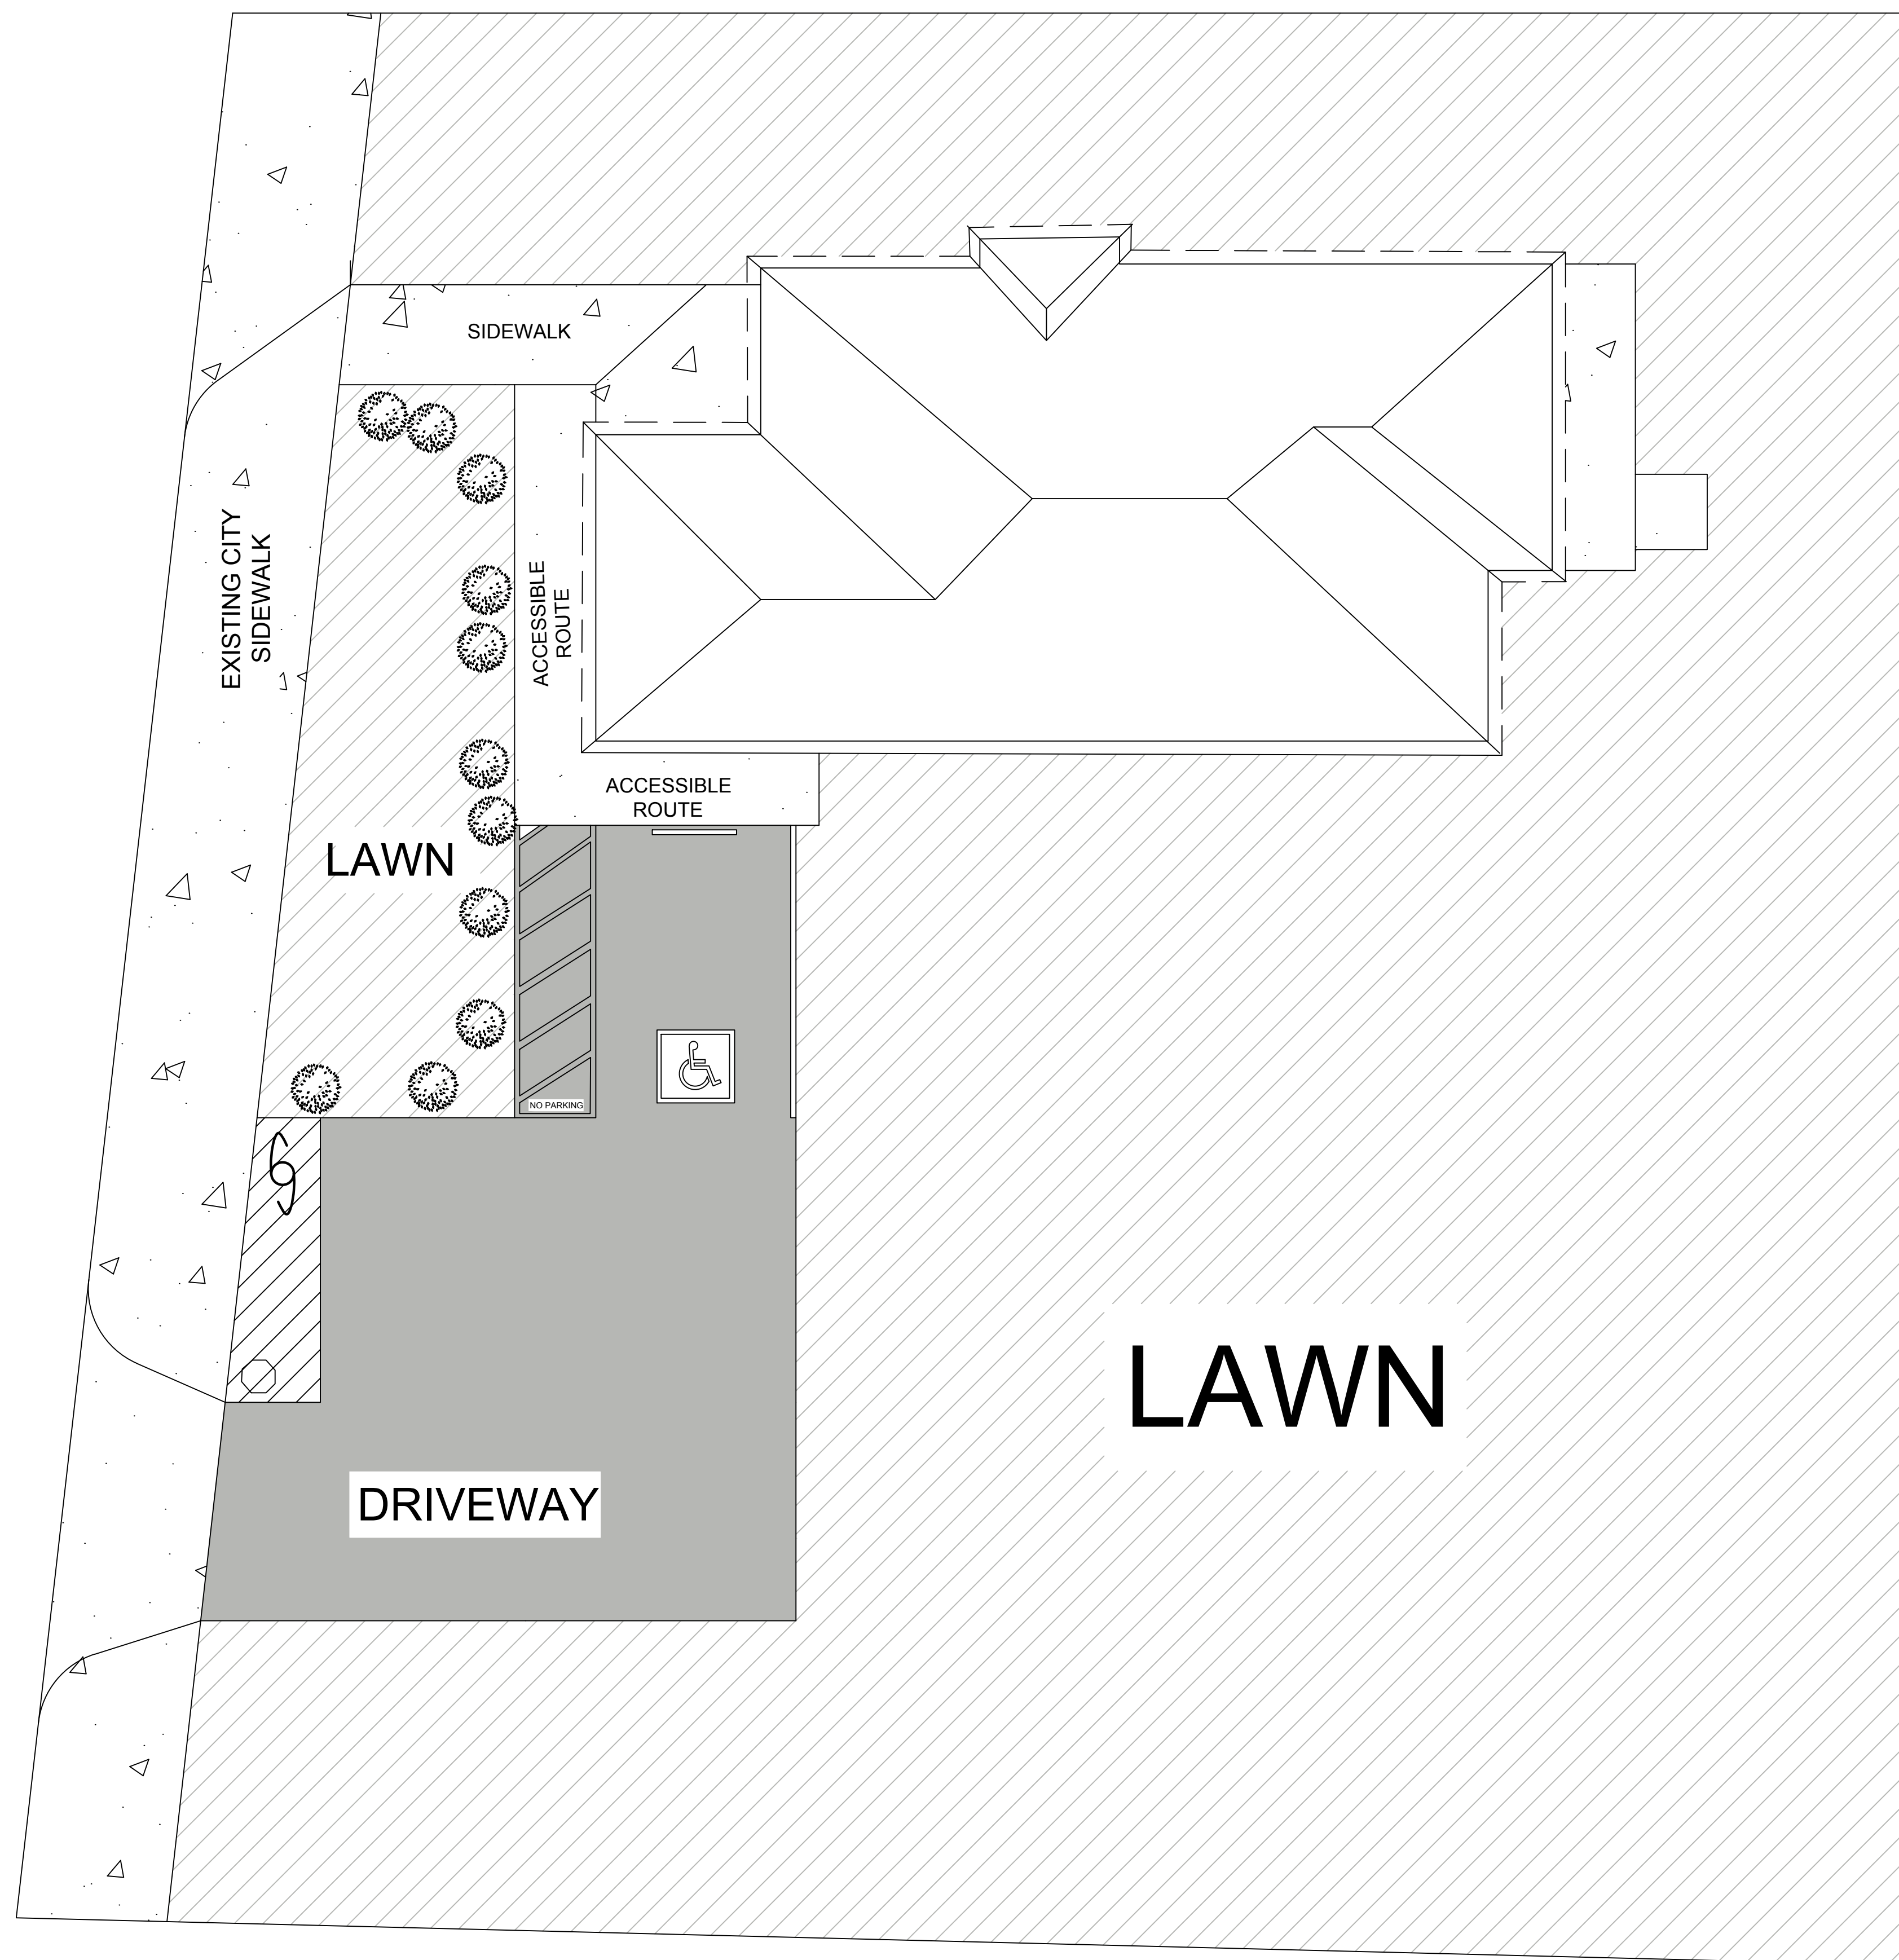

SYMBOLS

-  WOOD LIGHT POLE
-  LAWN/GRASS
-  DRIVEWAY
-  CONCRETE
-  LILY TURF(11)
-  STOP SIGN

SCALE 1:80

Landscape Plan

Created By: Wilken Morestant	Date: 04/02/2018	SHEET 2-2
Scale: 1" = 80'	Address: 1607 Ave D Fort Pierce, FL 34950	
Project Title: 1607 Avenue D		