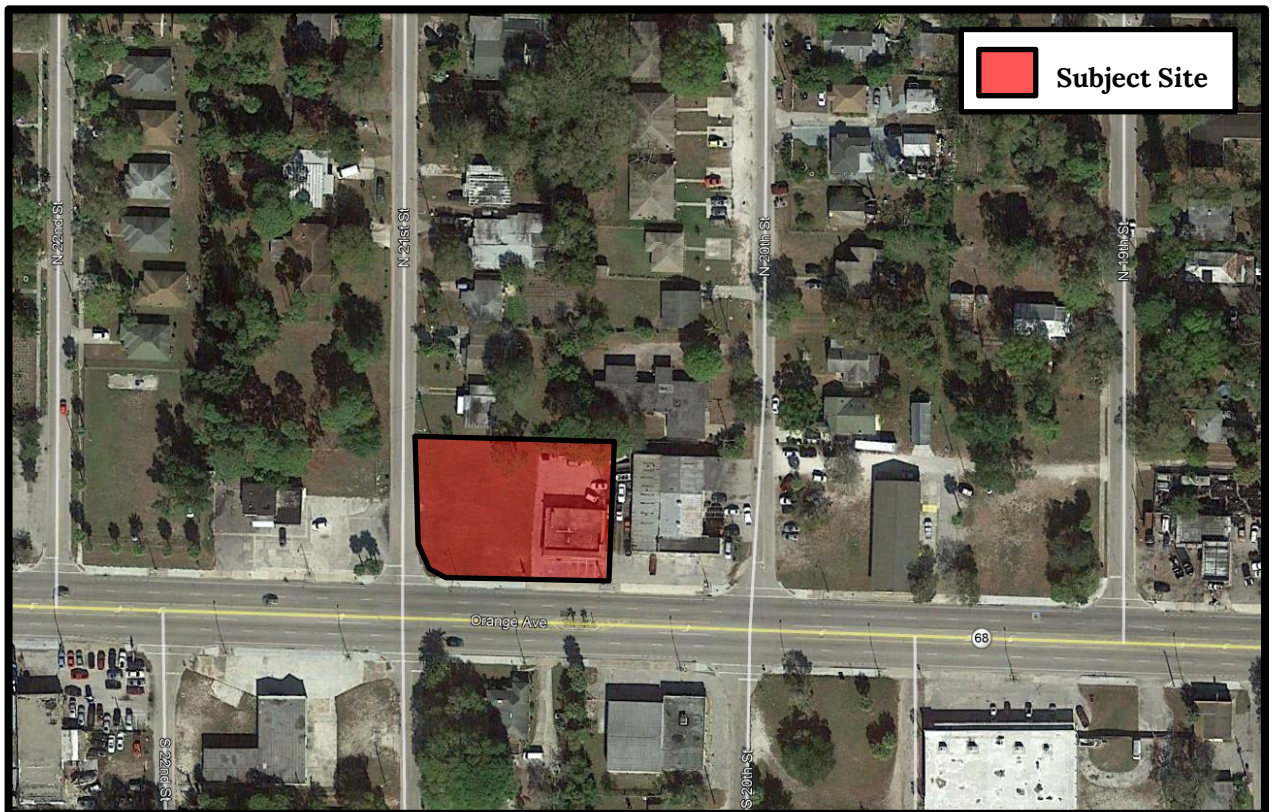

 Subject Site

Conditional Use & Design Review
Telecommunications Tower – 2006 Orange Ave
Aerial Map