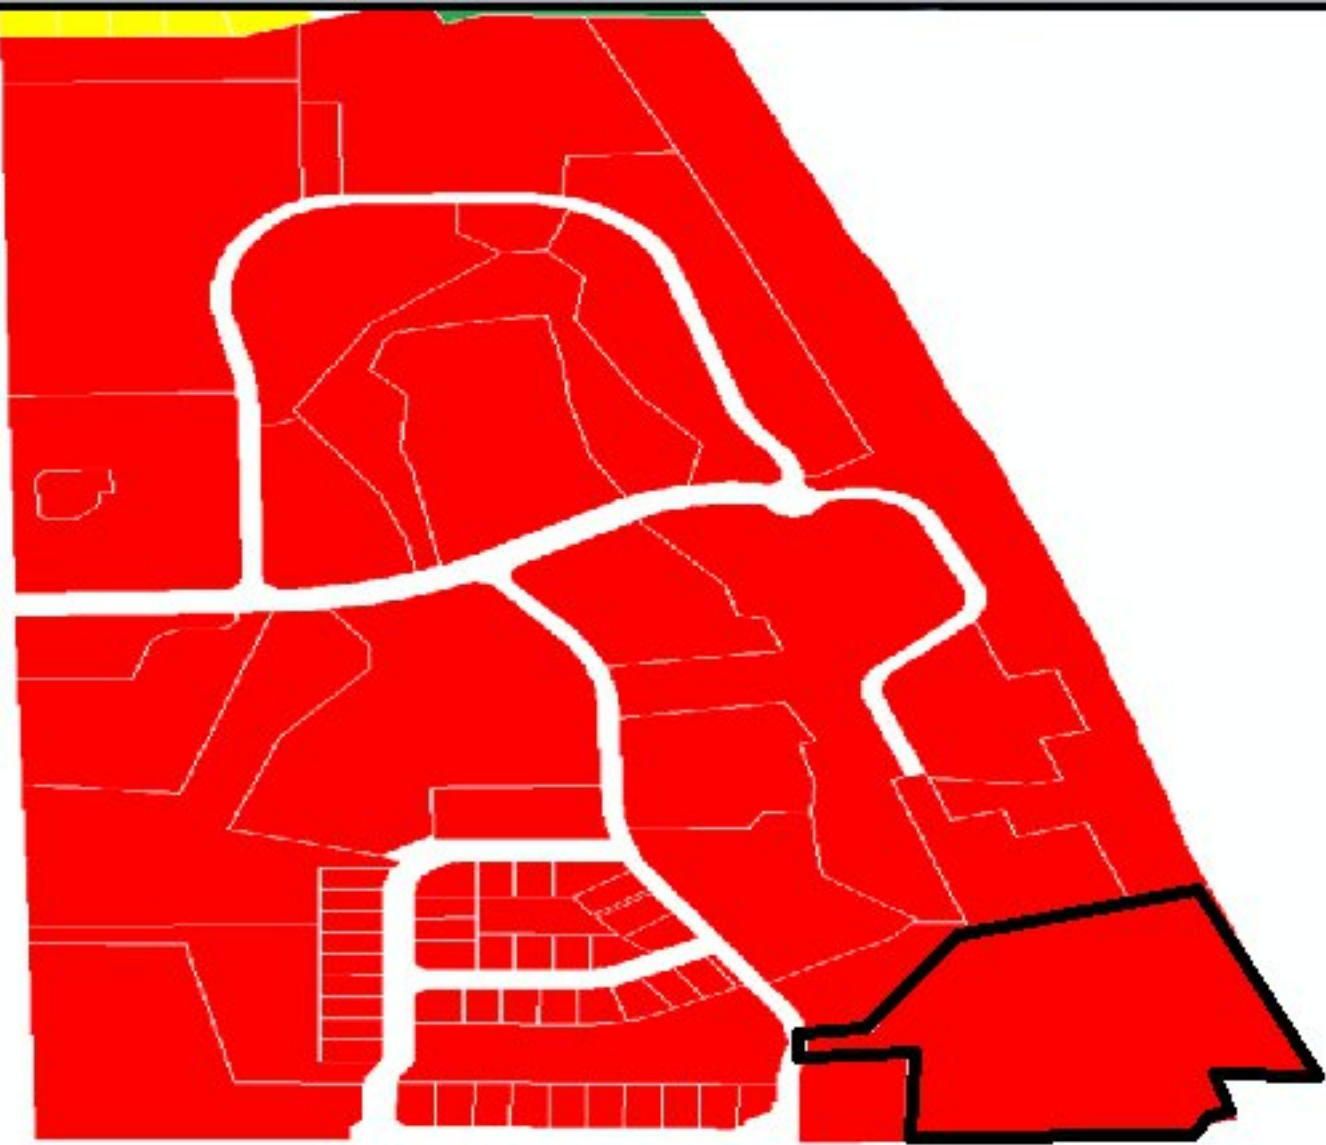

S. Ocean Drive

Blue Heron Blvd.

Smith Dwelling Rental
1002 Windward Drive #3101

THE SUNRISE CITY
FORT PIERCE
Florida

R4-A =  **R-2 =** 

Zoning Map