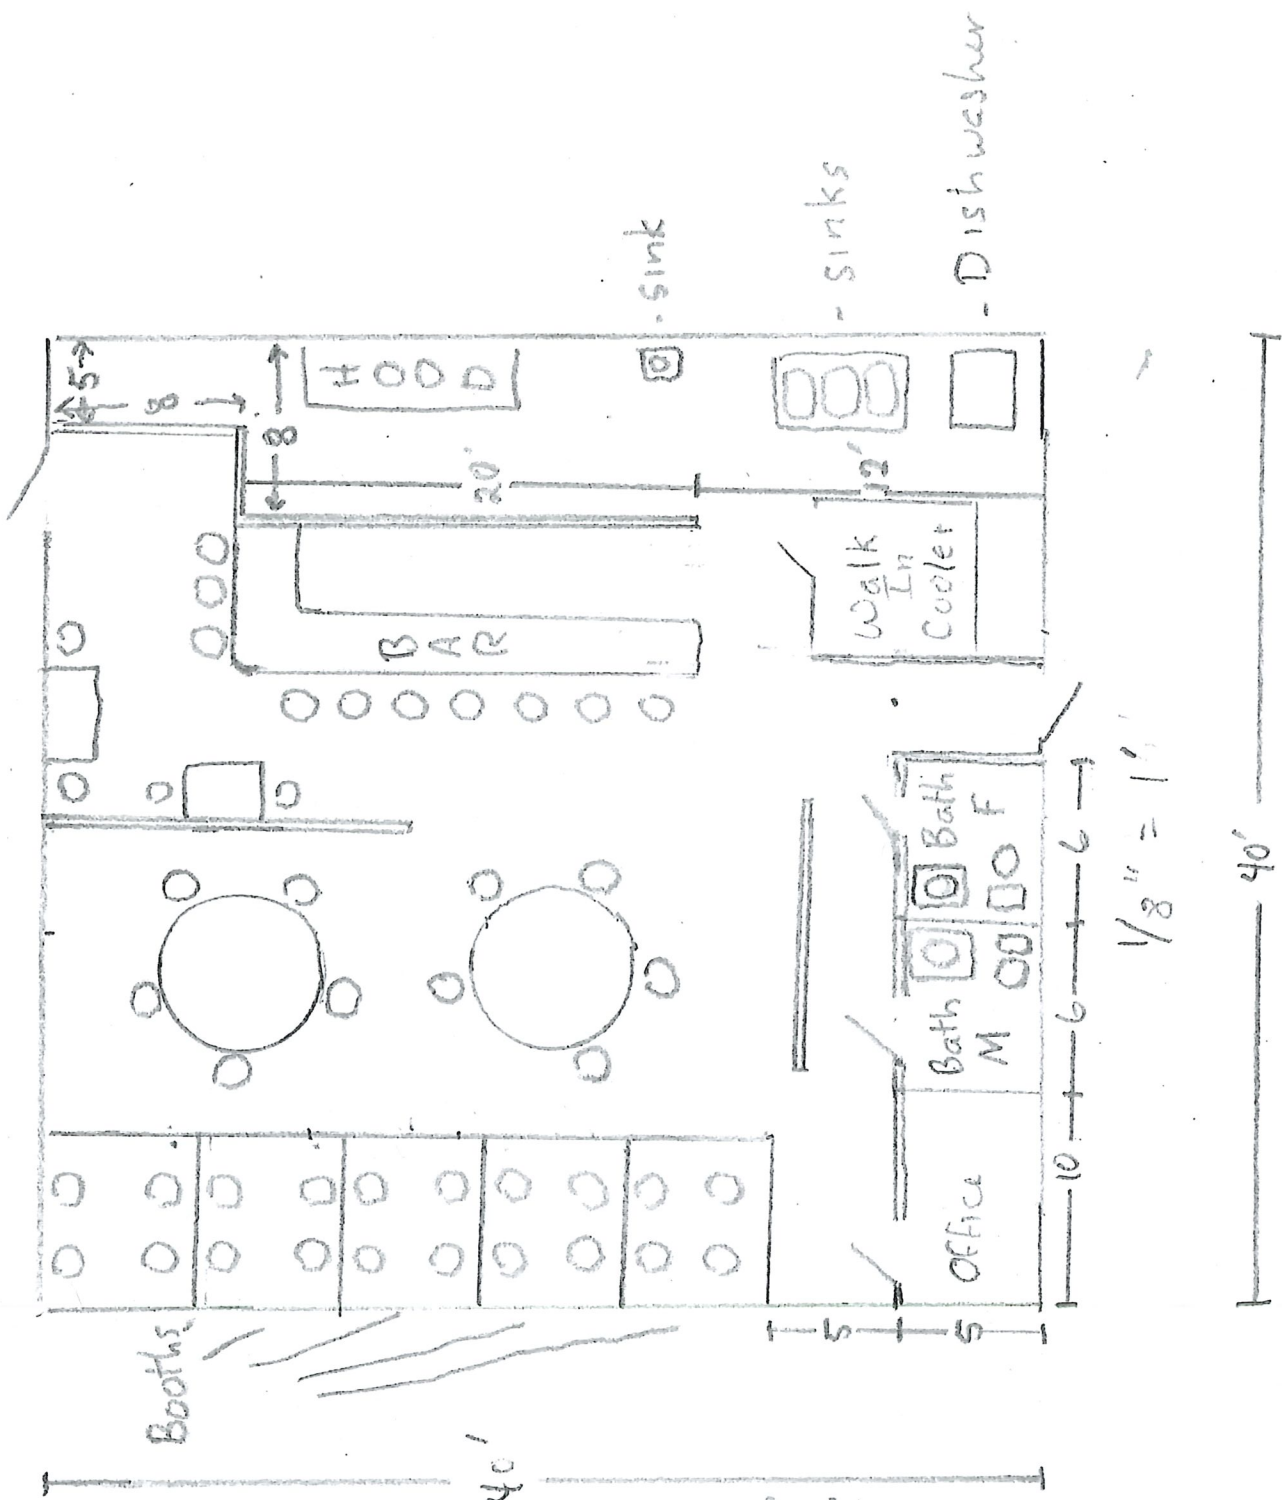

N 9

○ = seat  
 44 seats total  
 30 dining  
 14 bar

Kitchen sf = 296  
 Bathrooms = 30 ea.  
 Dining = 600  
 Bar = 420