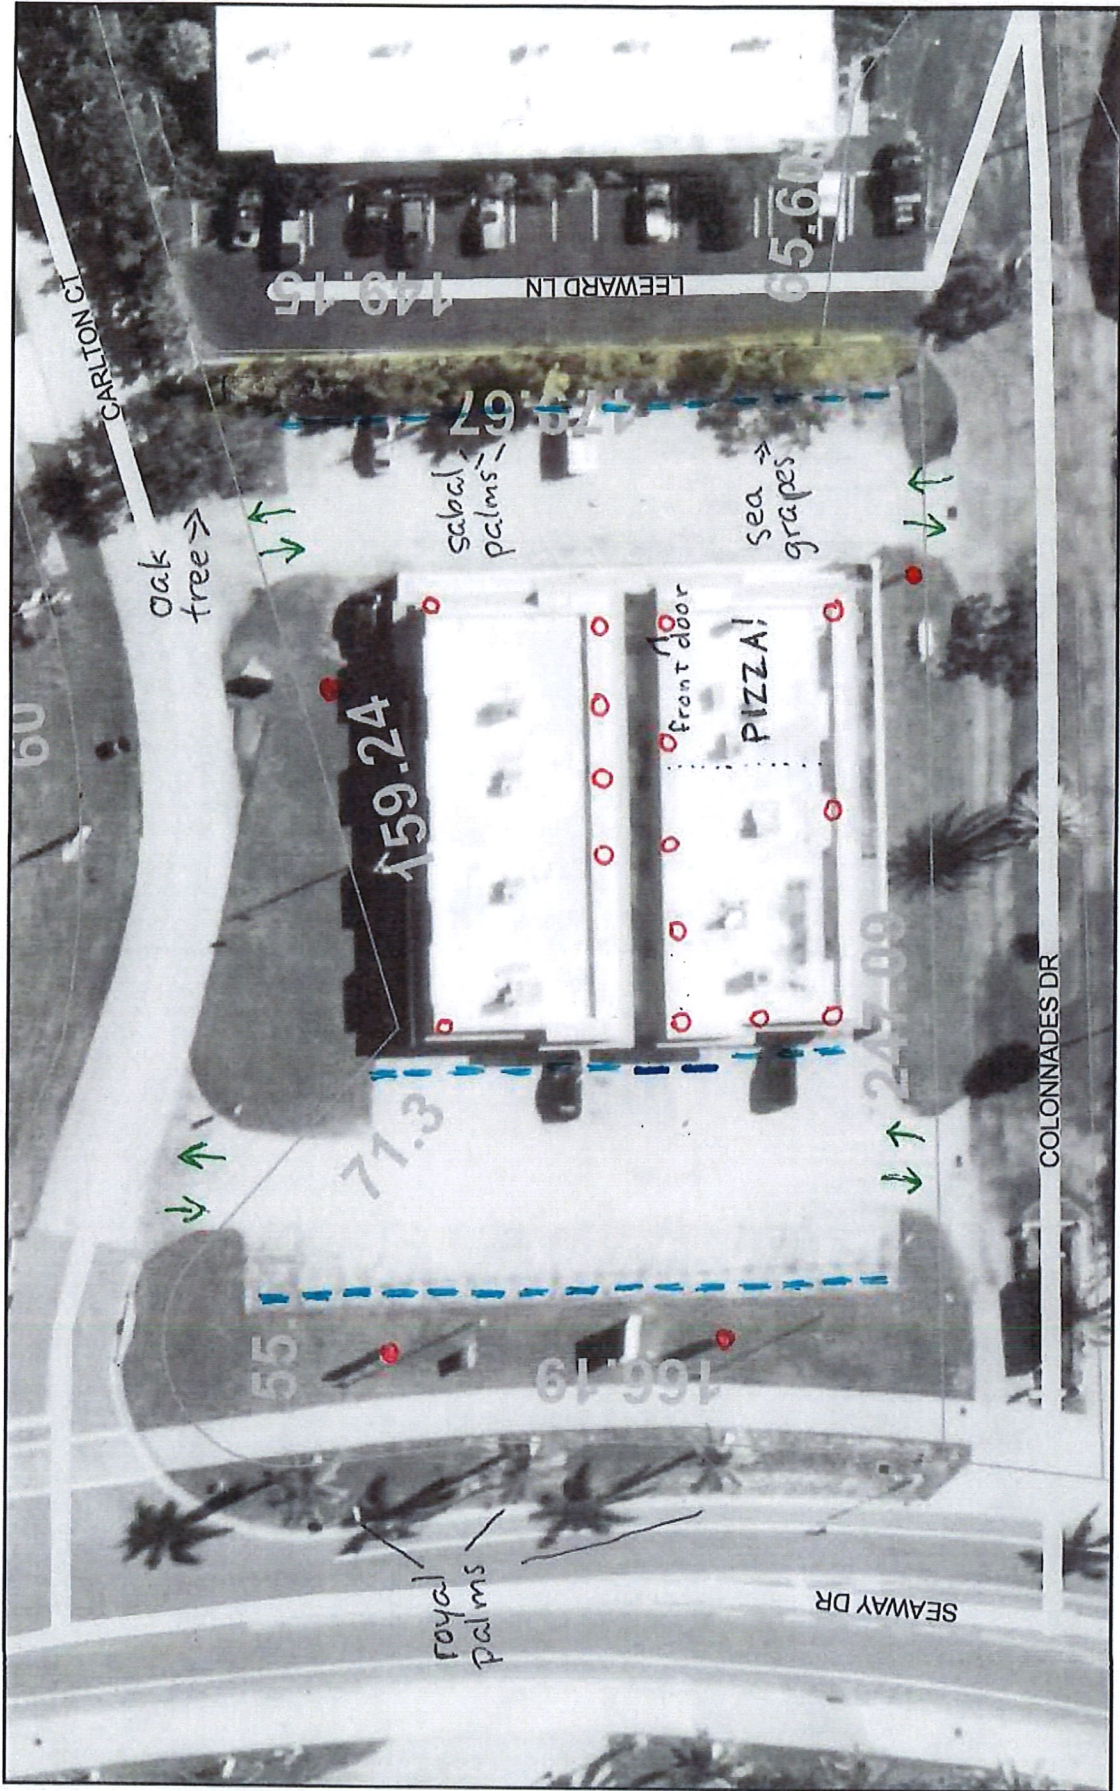

Angelina's Pizzeria

July 30, 2019

Street Names

- handicapped parking - 2 total
- regular parking - 38 total
- pole mounted lighting
- soffit lighting
- podocarpus hedge
- traffic ingress/egress

Sources: Esri, HERE, Garmin, USGS, Intermap, INCREMENT P, NRCan, Esri Japan, METI, Esri China (Hong Kong), Esri Korea, Esri (Thailand), PASLIC