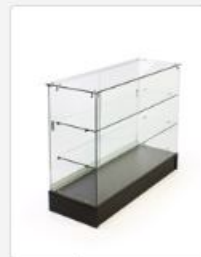

Description

[Email](#) [Pin it](#) [Share](#) [Tweet](#)

Color: Cherry

[Black](#)

[Cherry](#)

[Maple](#)

- Cherry finish coordinates with similar showcases in this line!
- Constructed from [6mm tempered glass](#) to reduce the risk of being injured upon damage.
- Low price point allows you to create an entire showcase configuration!
- Rear sliding doors allow easy access to displayed merchandise!

IN STOCK

Ships today if ordered within the next 1 hr 33 mins.

Quantity	Price Each (USD)
1	$362.99
2 - 4	$343.99
5 - 15	$323.99
16 +	Request a Quote

1

ADD TO CART

Customer Reviews of Displays2go

4.4 / 5 Rating

View all 23743 reviews on Trustpilot

Users That Viewed This Also Viewed

$364.99

Retail Counter w/ Fram...