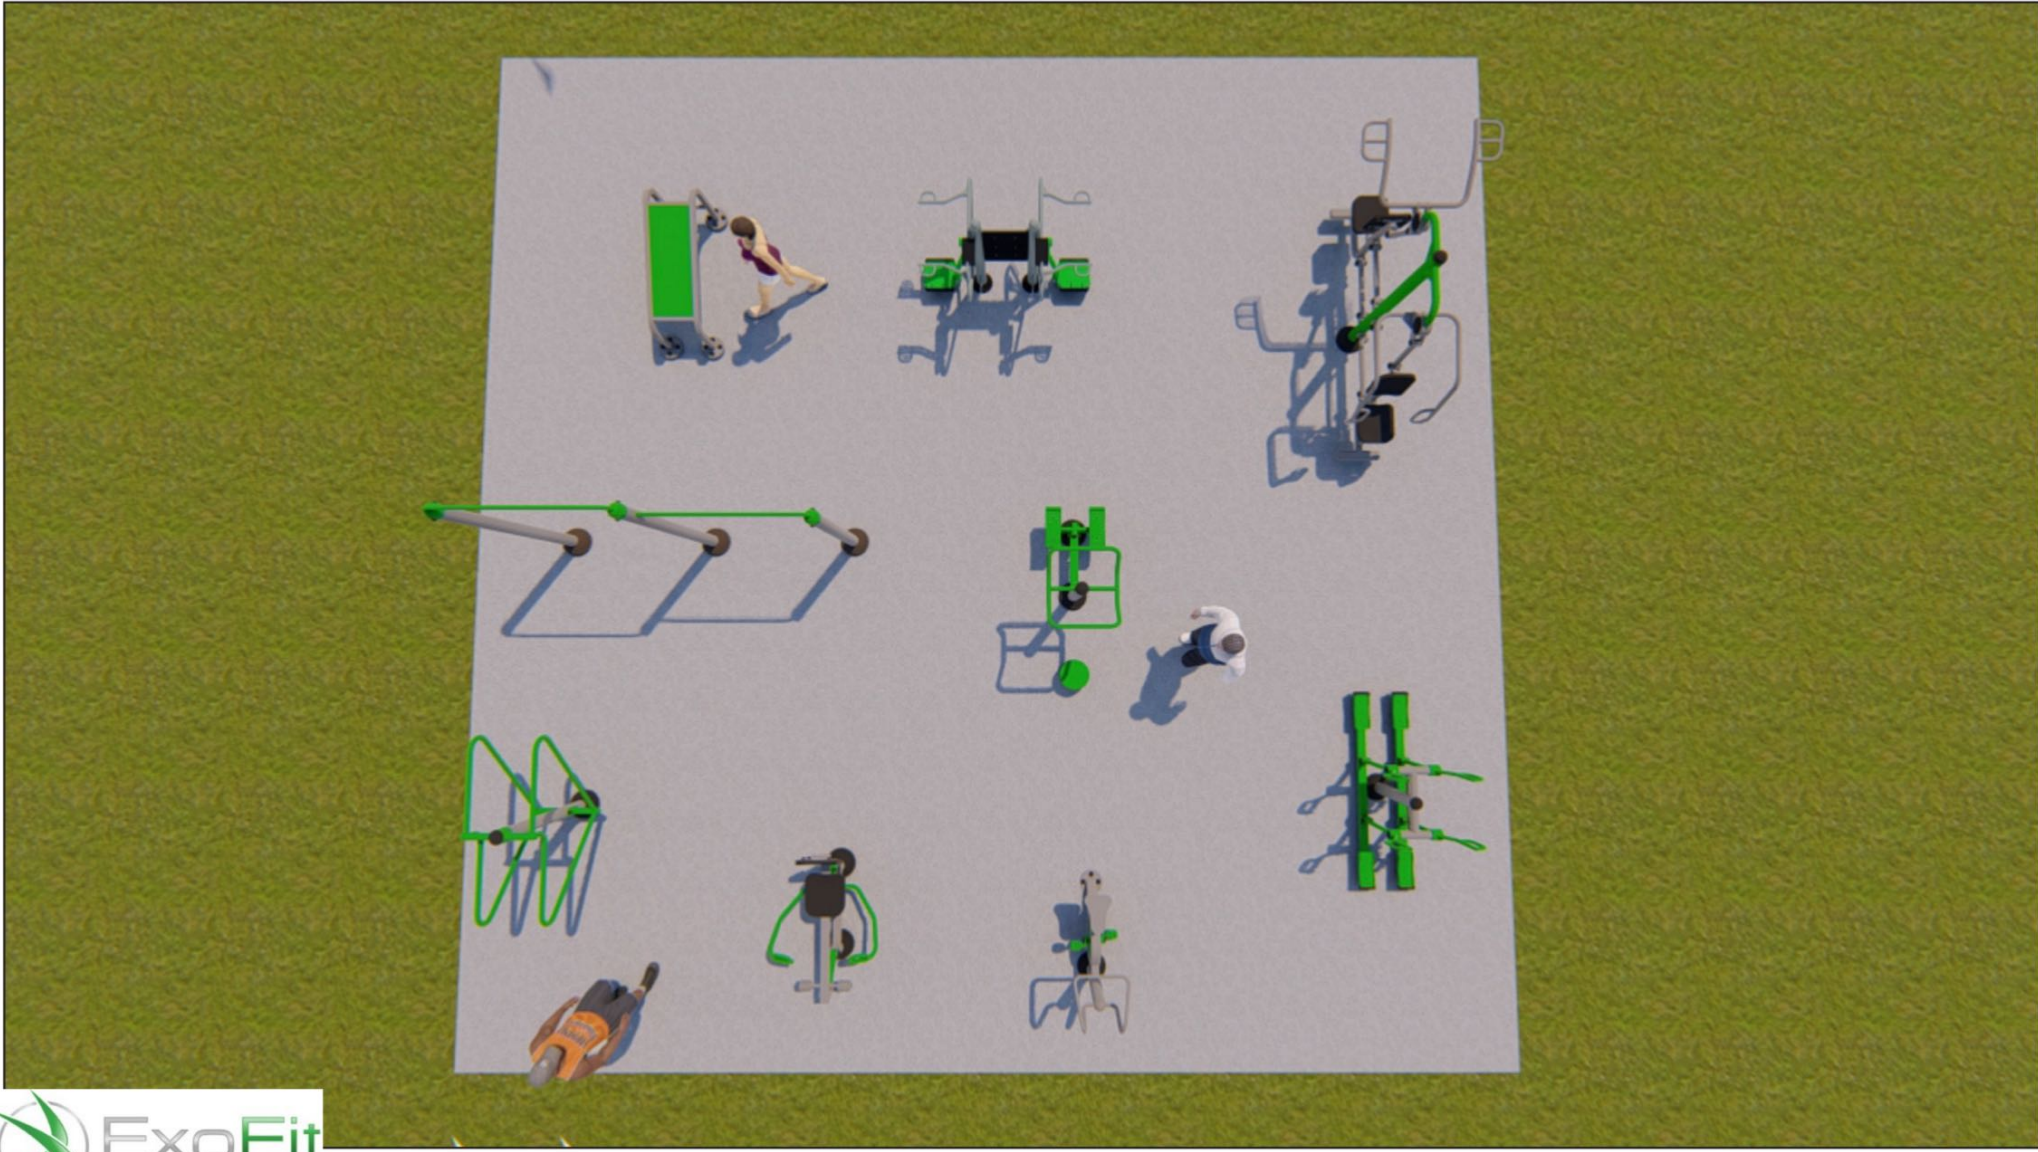

TOTAL SQUARE FEET
1225

USER CAPACITY: 17 AGE GROUP: 13+

PROJECT NO: SCALE: 1/8"=1'

DRAWN BY: Paper Size

DATE: 01-08-20 **B**

Lincoln Park

Fort Pierce, FL

Lincoln Park

Fort Pierce, FL

Lincoln Park

Fort Pierce, FL

Lincoln Park

Fort Pierce, FL