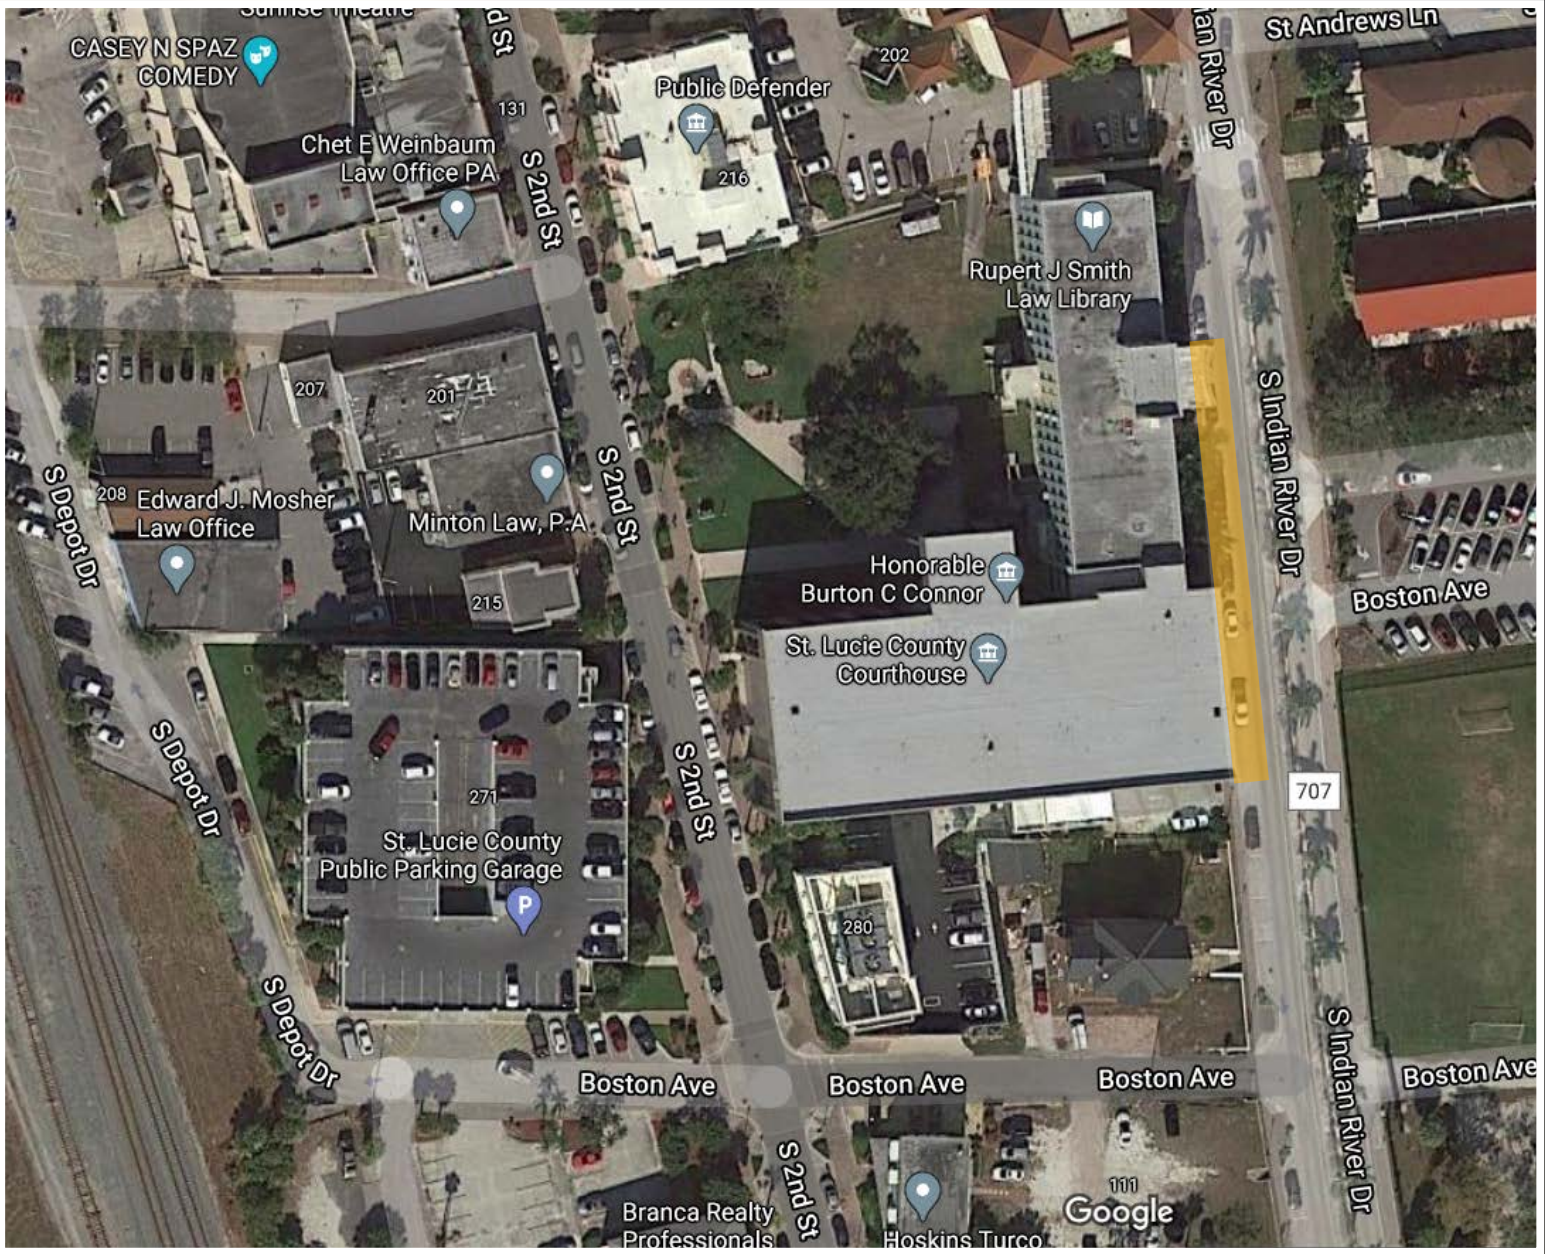

Parking Committee Recommendations

December 14, 2020

City Commission

Conference Agenda

Indian River Drive Parking Spaces

Parking Committee Recommendations

St. Lucie County Courthouse Parking

Galleria (Orange Avenue)

Parking Committee Recommendations

Loading Zones

Behind Subway (Old JC Penney Parking Lot)

Parking Committee Recommendations

Loading Zones

Marina Way (next to the flower shop)

Parking Committee Recommendations