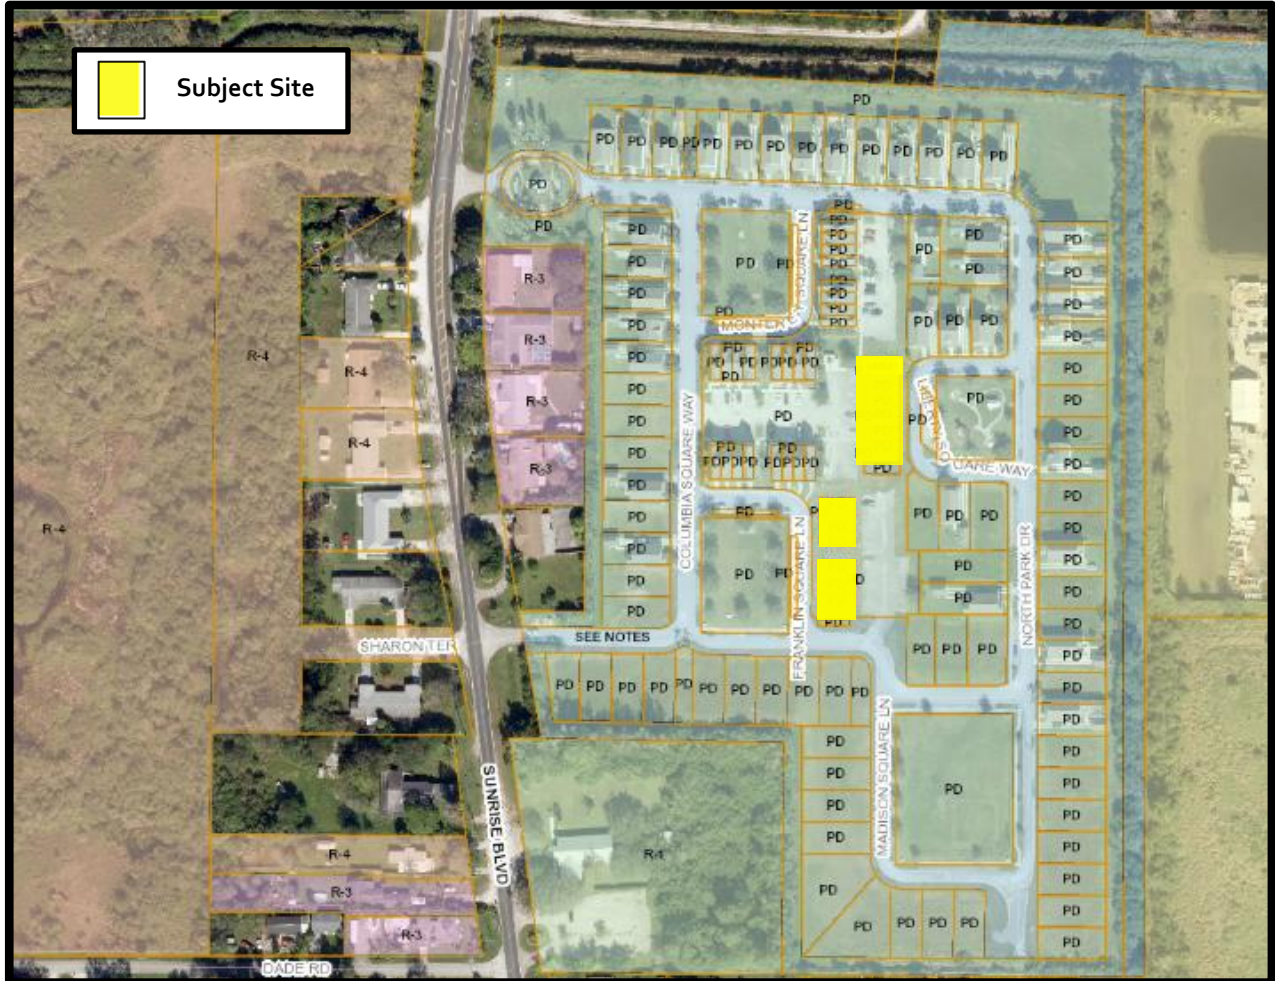

ZONING MAP

Replat of Magnolia Square Subdivision
Townhouse Tract
Creating lots 1-16