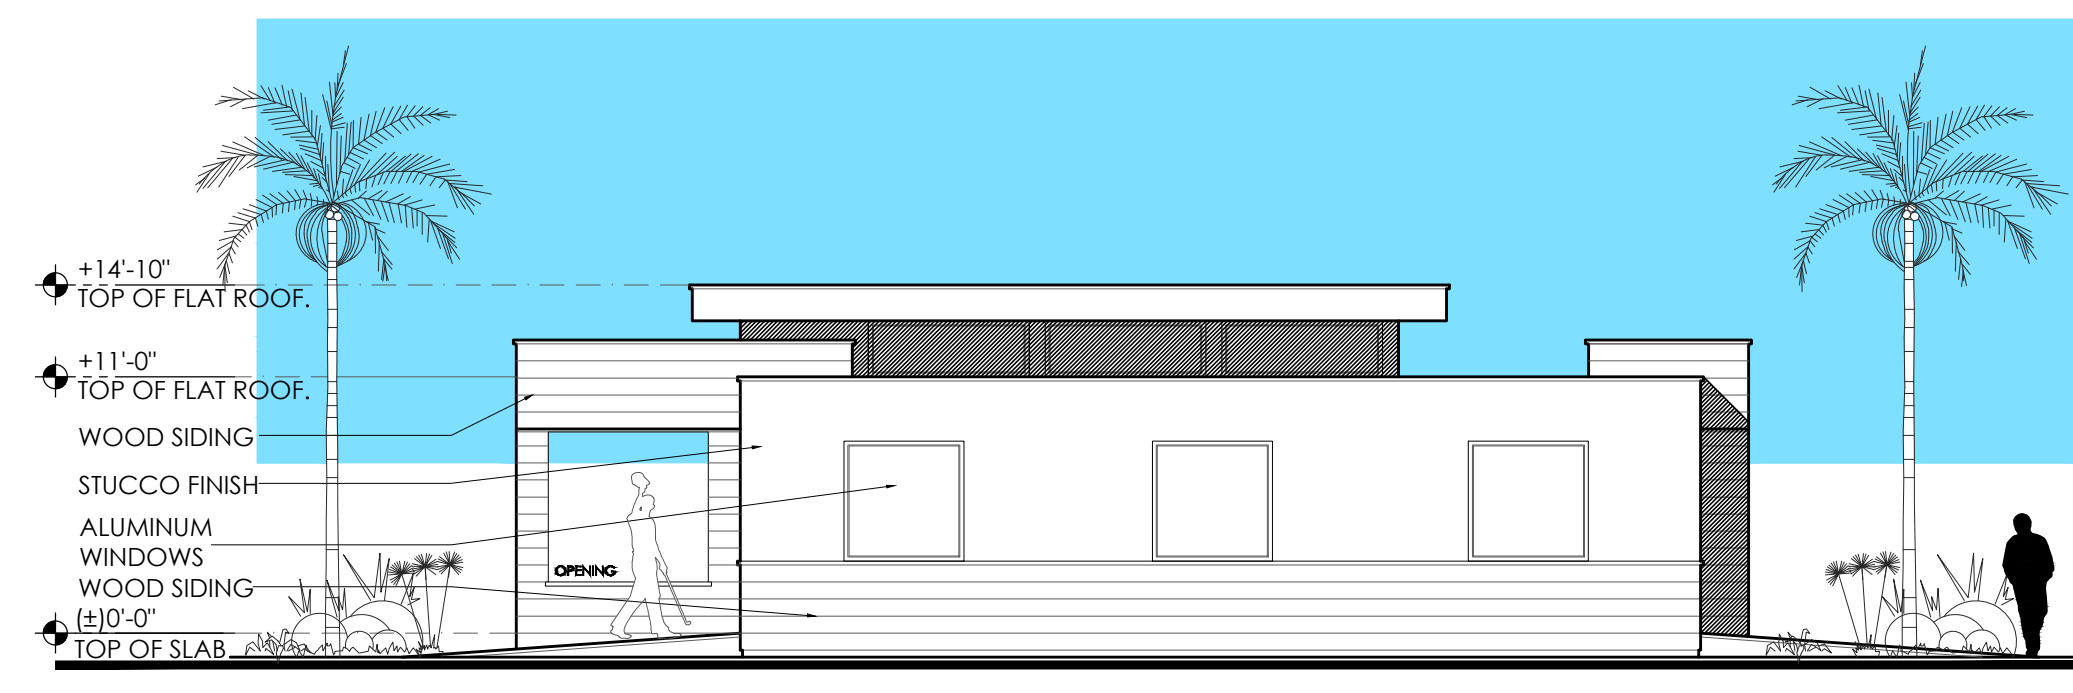

**CLUB HOUSE FLOOR PLAN**  
SCALE 1/8"=1'-0"

**IHGC - CLUB HOUSE WEST ELEVATION**  
SCALE 1/8"=1'-0"

**IHGC - CLUB HOUSE SOUTH ELEVATION**  
SCALE 1/8"=1'-0"

**IHGC - CLUB HOUSE EAST ELEVATION**  
SCALE 1/8"=1'-0"

**IHGC - CLUB HOUSE NORTH ELEVATION**  
SCALE 1/8"=1'-0"

**INDIAN HILLS GOLF COURSE - CLUB HOUSE**

CONCEPTUAL SITE PLAN / SCALE 1/16"=1'-0" - 2021/06/14

NZ CONSULTANTS / 1851 W. INDIANTOWN ROAD SUITE 100 / JUPITER, FLORIDA 33458