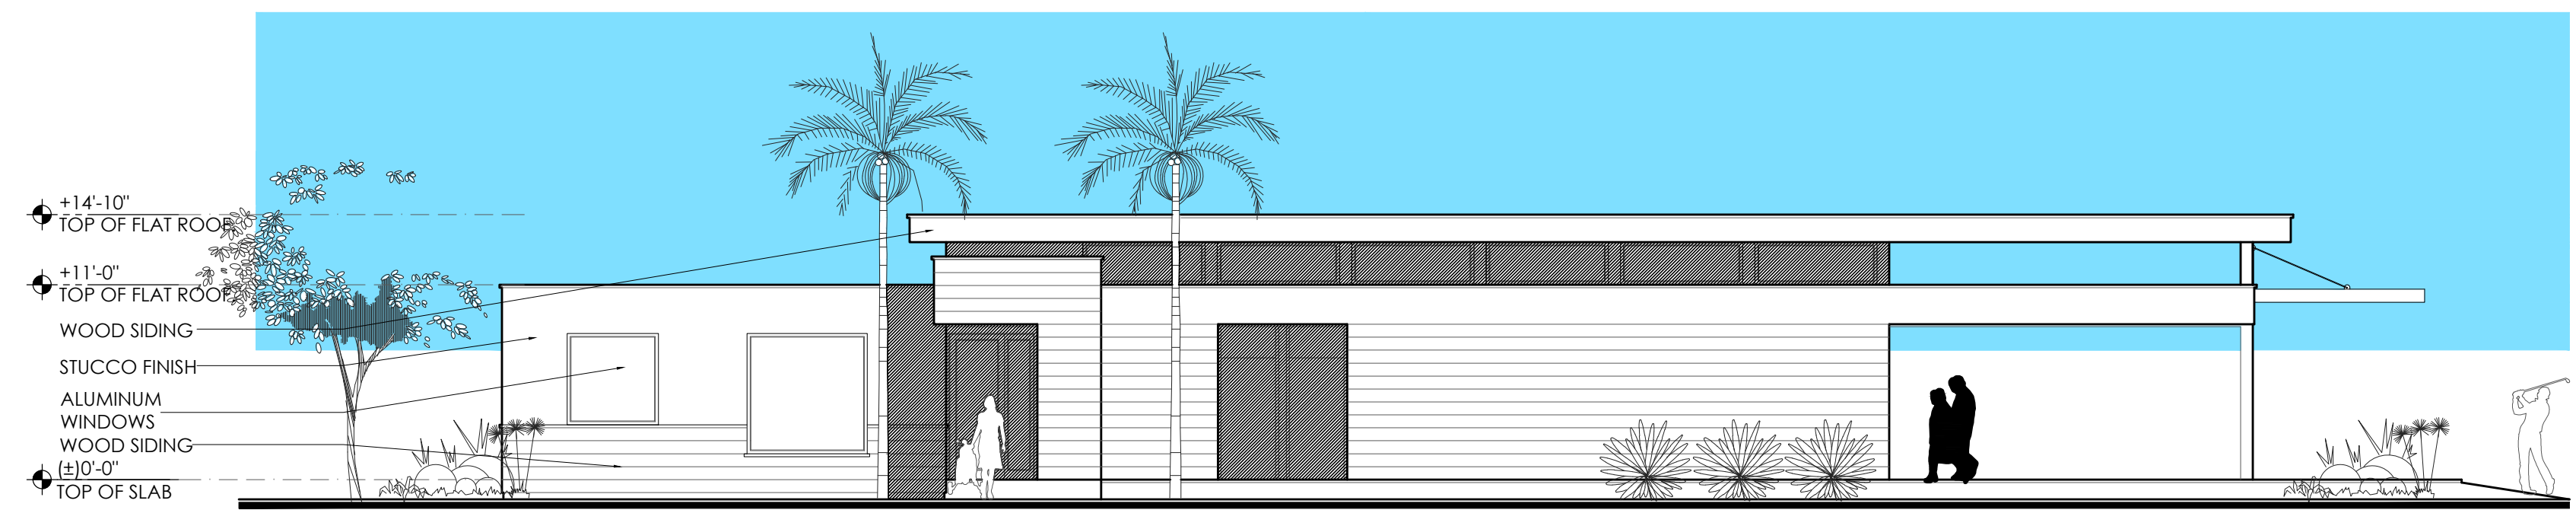

**CLUB HOUSE FLOOR PLAN**  
SCALE 1/8"=1'-0"

**IHGC - CLUB HOUSE WEST ELEVATION**  
SCALE 1/8"=1'-0"

**IHGC - CLUB HOUSE SOUTH ELEVATION**  
SCALE 1/8"=1'-0"

**IHGC - CLUB HOUSE EAST ELEVATION**  
SCALE 1/8"=1'-0"

**IHGC - CLUB HOUSE NORTH ELEVATION**  
SCALE 1/8"=1'-0"

**INDIAN HILLS GOLF COURSE - CLUB HOUSE**

CONCEPTUAL SITE PLAN / SCALE 1/16"=1'-0" - 2021/06/14

NZ CONSULTANTS / 1851 W. INDIANTOWN ROAD SUITE 100 / JUPITER, FLORIDA 33458