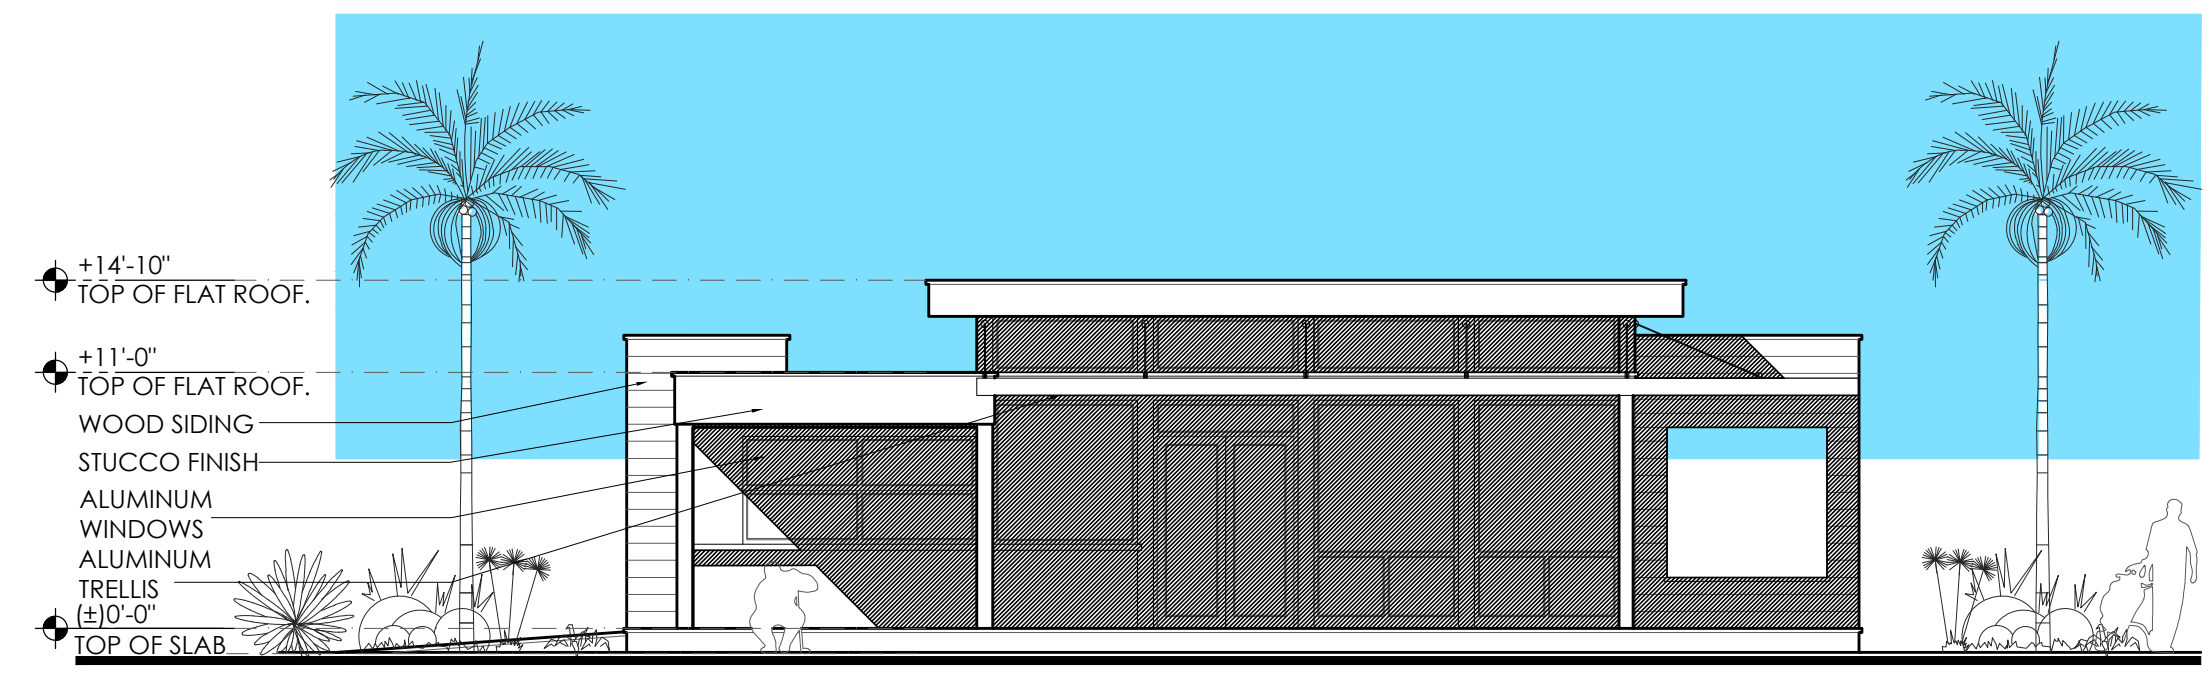

**CLUB HOUSE FLOOR PLAN**  
SCALE 1/8"=1'-0"

**IHGC - CLUB HOUSE WEST ELEVATION**  
SCALE 1/8"=1'-0"

**IHGC - CLUB HOUSE SOUTH ELEVATION**  
SCALE 1/8"=1'-0"

**IHGC - CLUB HOUSE EAST ELEVATION**  
SCALE 1/8"=1'-0"

**IHGC - CLUB HOUSE NORTH ELEVATION**  
SCALE 1/8"=1'-0"

**INDIAN HILLS GOLF COURSE - CLUB HOUSE**

CONCEPTUAL SITE PLAN / SCALE 1/16"=1'-0" - 2021/06/14

NZ CONSULTANTS / 1851 W. INDIANTOWN ROAD SUITE 100 / JUPITER, FLORIDA 33458