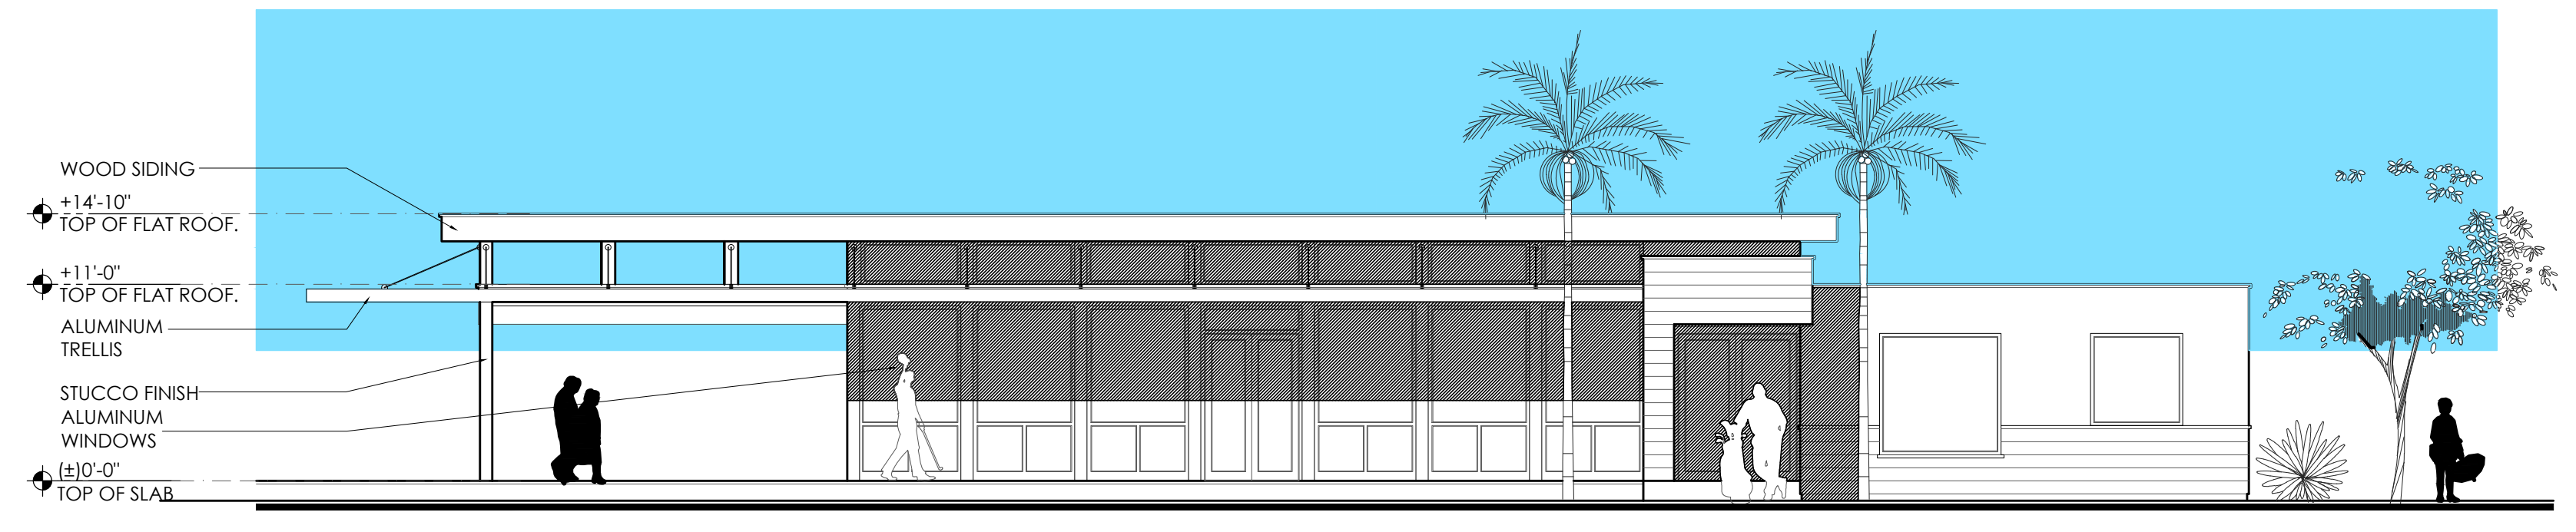

**CLUB HOUSE FLOOR PLAN**  
SCALE 1/8"=1'-0"

**IHGC - CLUB HOUSE WEST ELEVATION**  
SCALE 1/8"=1'-0"

**IHGC - CLUB HOUSE SOUTH ELEVATION**  
SCALE 1/8"=1'-0"

**IHGC - CLUB HOUSE EAST ELEVATION**  
SCALE 1/8"=1'-0"

**IHGC - CLUB HOUSE NORTH ELEVATION**  
SCALE 1/8"=1'-0"

**INDIAN HILLS GOLF COURSE - CLUB HOUSE**

CONCEPTUAL SITE PLAN / SCALE 1/16"=1'-0" - 2021/06/14

NZ CONSULTANTS / 1851 W. INDIANTOWN ROAD SUITE 100 / JUPITER, FLORIDA 33458