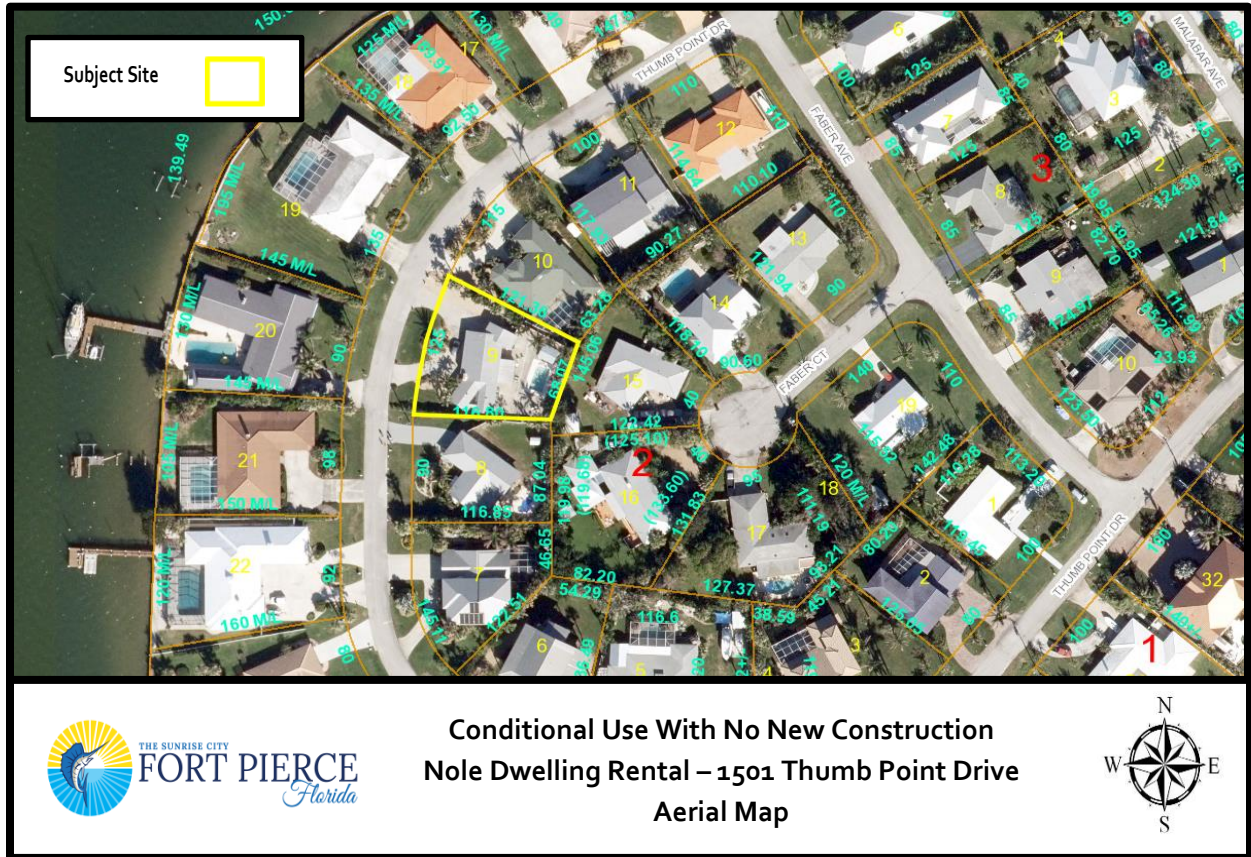

Aerial Map

Conditional Use With No New Construction
Nole Dwelling Rental – 1501 Thumb Point Drive
Aerial Map