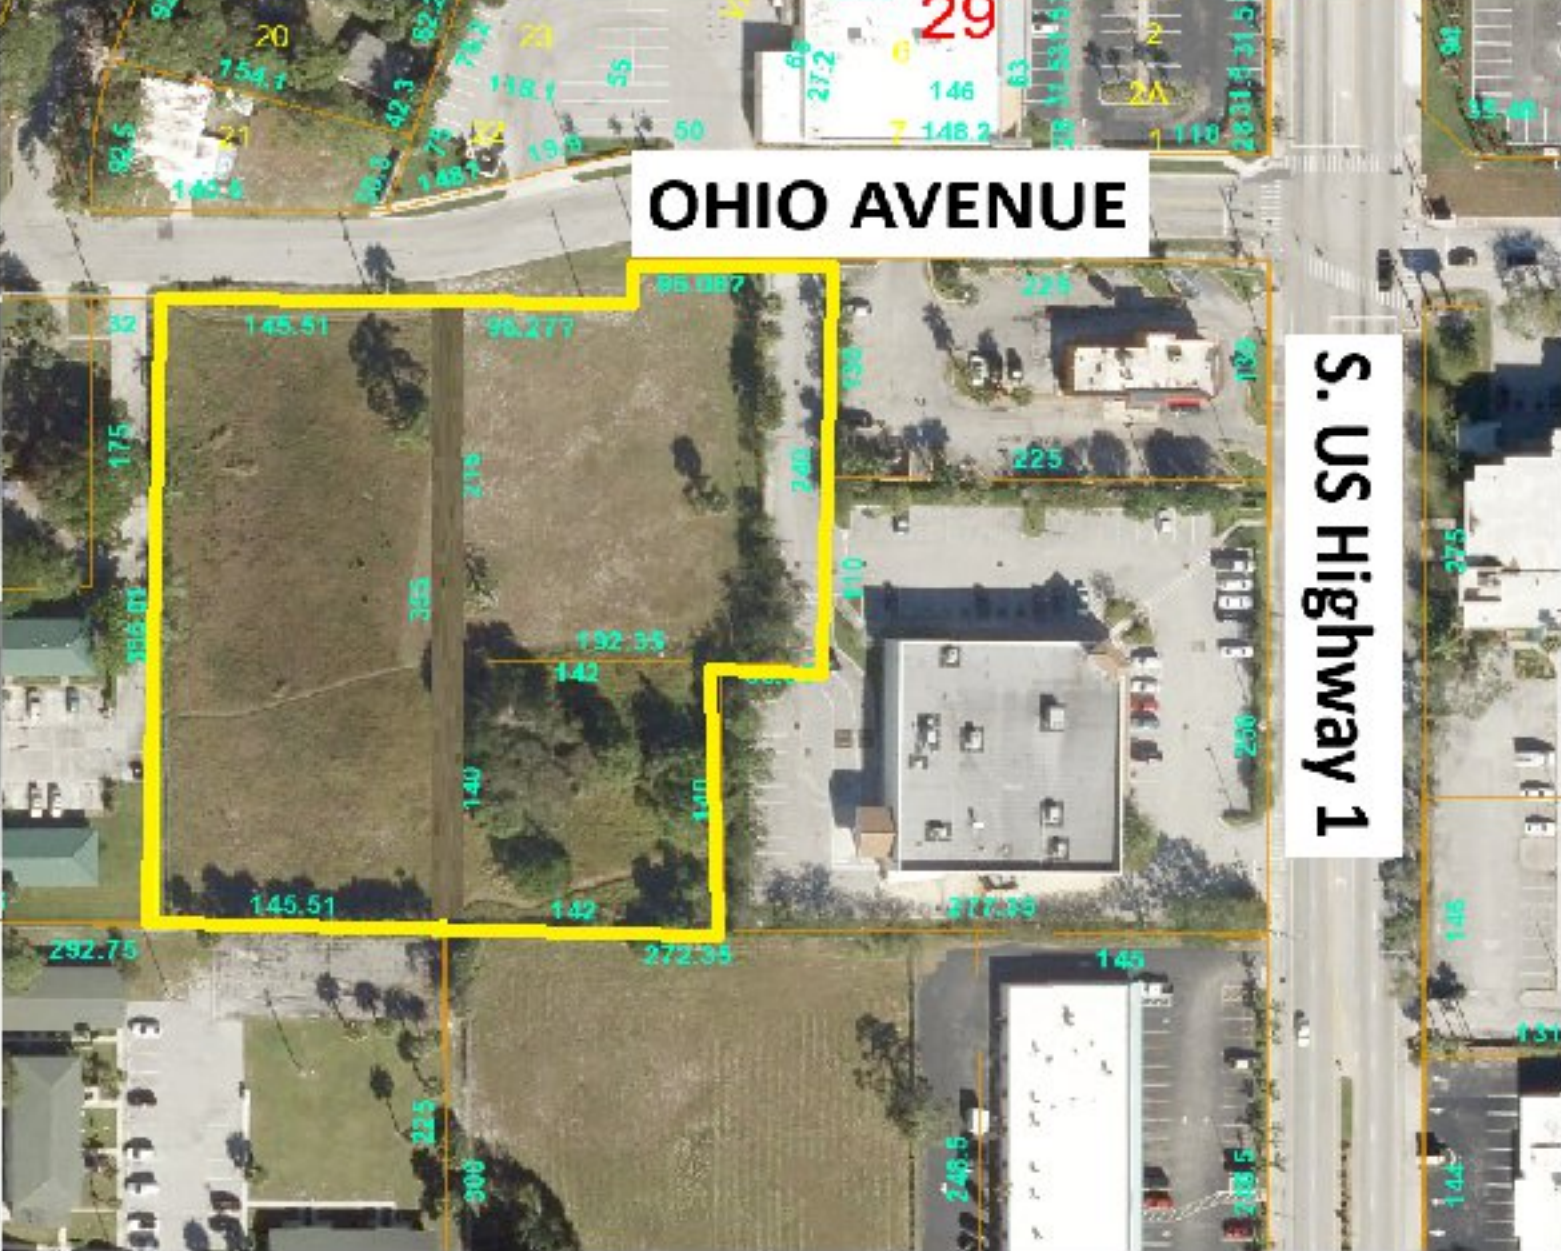

OHIO AVENUE

S. US Highway 1

Ft. Pierce Self Storage

Parcel ID: 2415-311-0003-000-6

THE SUNRISE CITY
FORT PIERCE
Florida

Aerial Map