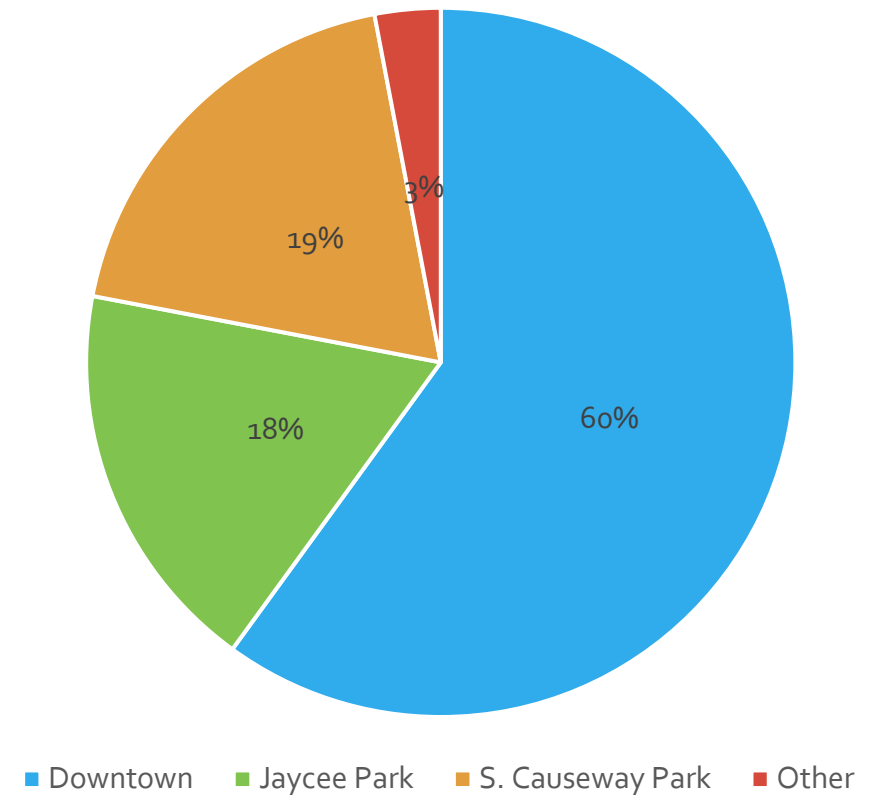

July 2021	October 2021	March 1 – 14, 2022
1 PT Parking Enf. Officer	2 PT Parking Enf. Officers	2 PT Parking Enf. Officer
97 citations issued	309 citations issued	90 citations issued
Downtown – 52	Downtown - 233	Downtown - 46
Jaycee Park – 23	Jaycee Park - 30	Jaycee Park - 17
S. Causeway Park – 21	S. Causeway Park - 16	S. Causeway Park - 27

Location (Avg %)