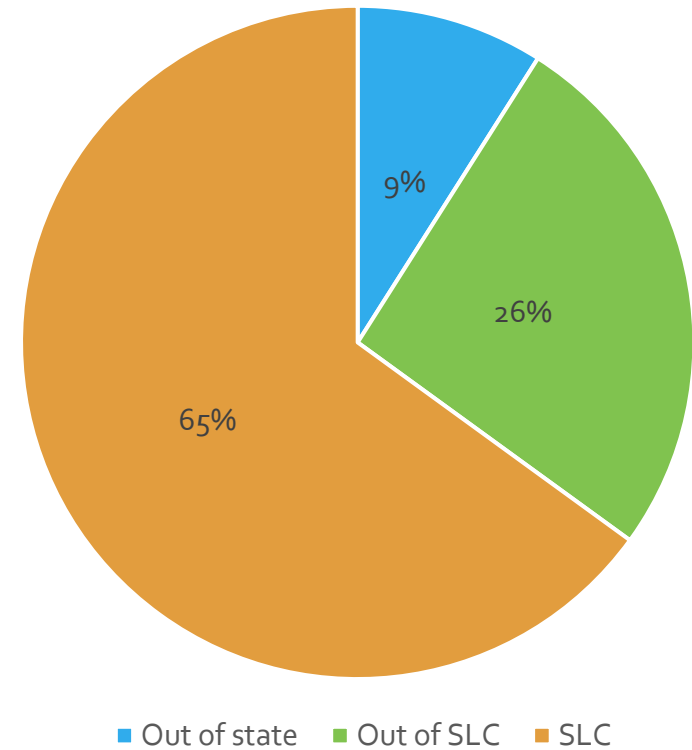

July 2021	October 2021	March 1 – 14, 2022
1 - PT Parking Enf. Officer	2 - PT Parking Enf. Officers	2 - PT Parking Enf. Officer
97 citations issued	309 citations issued	90 citations issued
Out of state – 4	Out of state - 19	Out of state – 14
Out of SLC - 21	Out of SLC - 86	Out of SLC - 25

Source (Avg %)