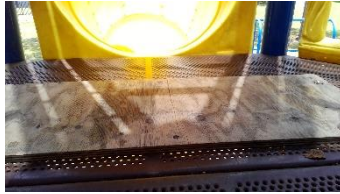

Areas of Opportunities

- Replace Playground Equipment

NW Pioneer Park

Glidden Park

Areas of Opportunities

- Cosmetic Repairs on the Garden Club