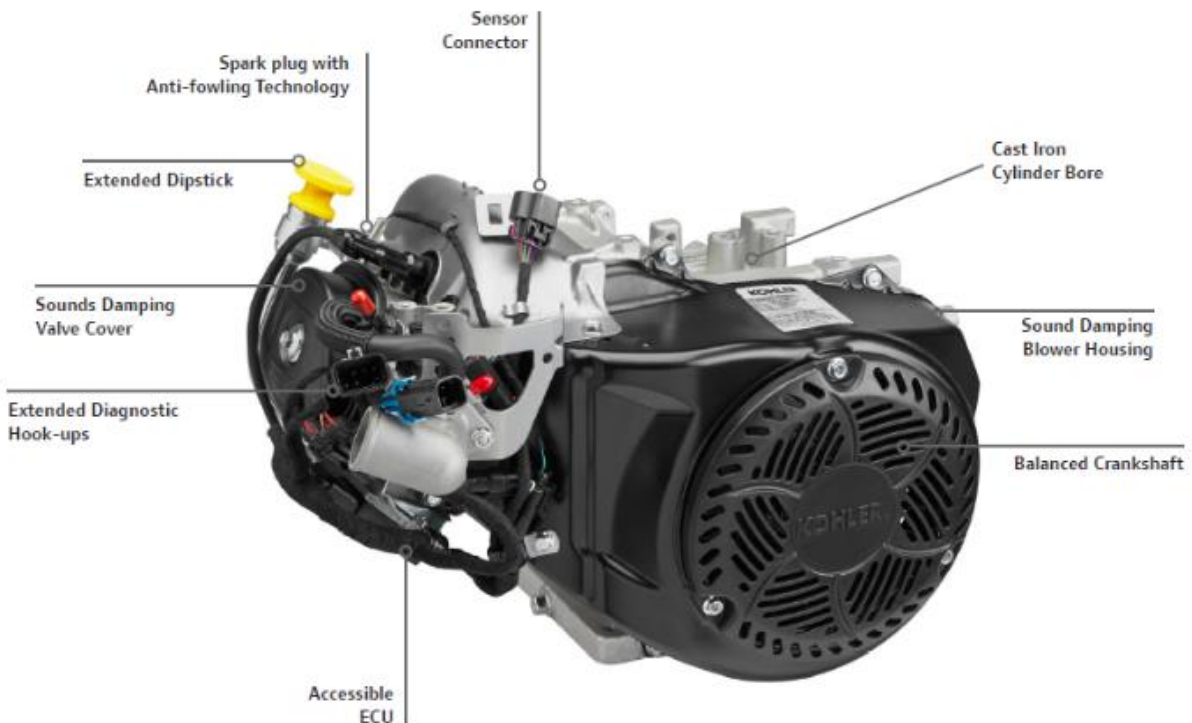

EFI OVERHEAD CAM ENGINE

PERFORMANCE: Increased reliability, quieter valve train, reduced vibration, increased horsepower and improved fuel economy.

VALUE: The best warranty in golf means zero stress and excellent resale value.

COST OF OWNERSHIP: Lower operational, maintenance and fuel costs accrue year after year, repaying your investment in long-term returns. Tempo EFI has the lowest cost of ownership among typical four to five year fleet golf operations.

FUEL ECONOMY: Club Car's Tempo with EFI enjoys a 35% power boost over our previous gas engine while using 35% less fuel.