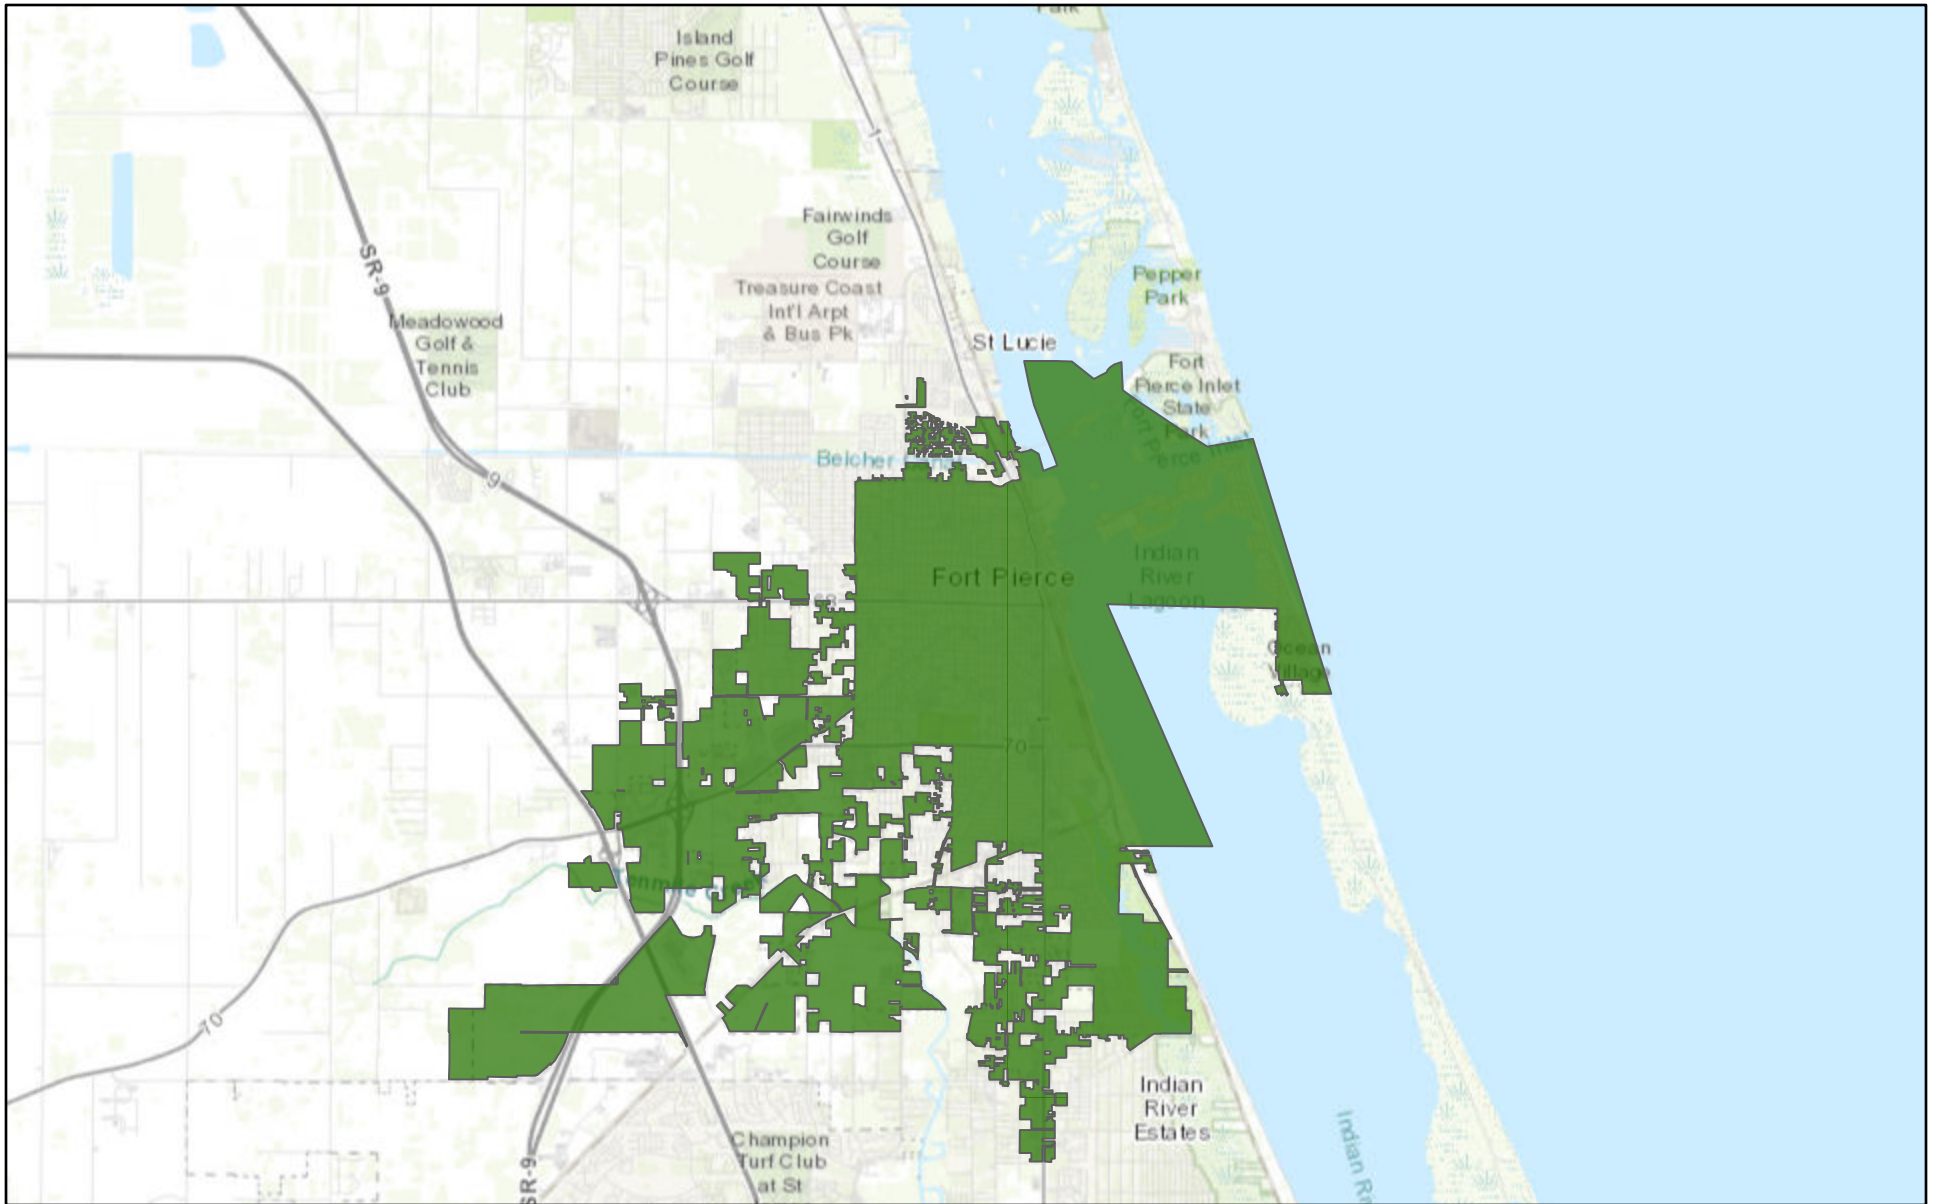

Fort Pierce City Limits • March 2023

March 23, 2023

 Ft Pierce City Limits

1:144,448

SLC Property Appraiser's Office, Esri, HERE, Garmin, USGS, NGA, EPA, USDA, NPS