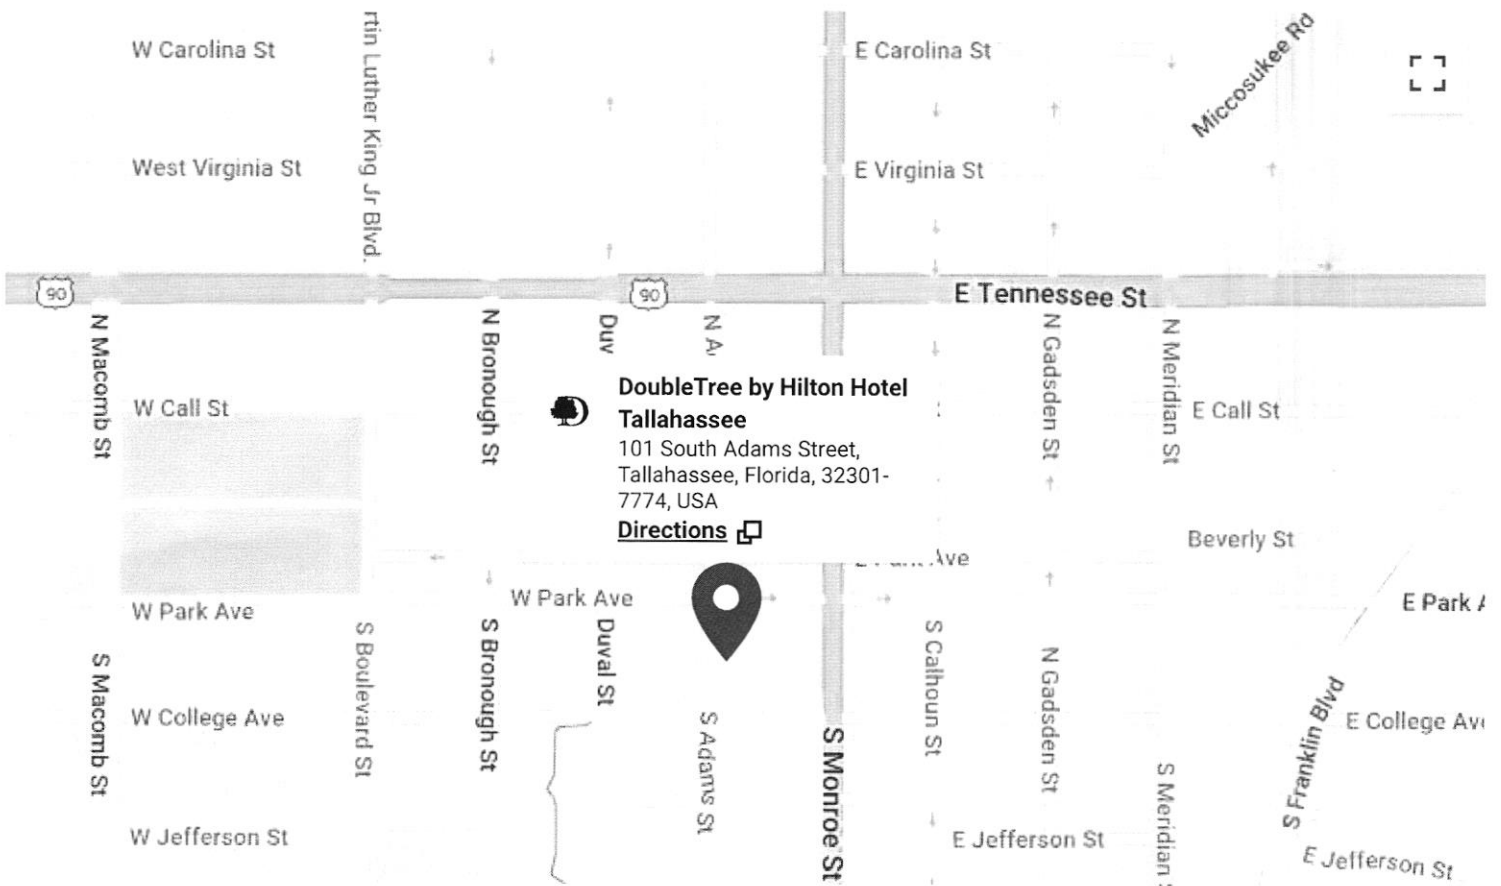

[View Restaurant](#)

Group travel and events

We have the stylish space and resources you need for your next gathering. Keep your attendees together by reserving 10 - 25 rooms instantly online.

[Plan an Event](#)

Where to find us