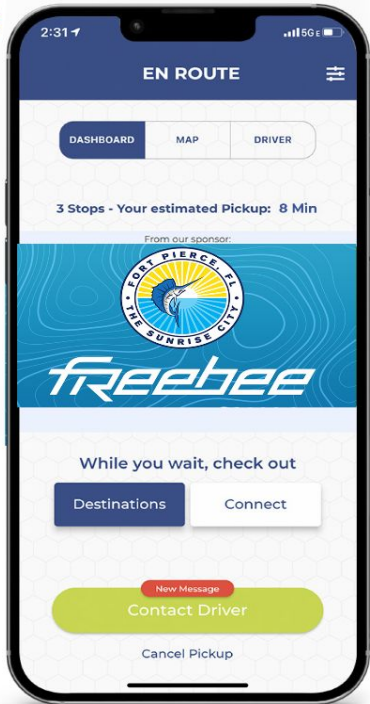

freebee

FORT PIERCE

FREE. ON-DEMAND.
100% ELECTRIC TRANSPORTATION.

HOW DOES IT WORK?

HOW TO USE THE APP

01

02

03

04

HOW TO USE THE APP

05

06

07

08

HOW TO USE THE APP

09