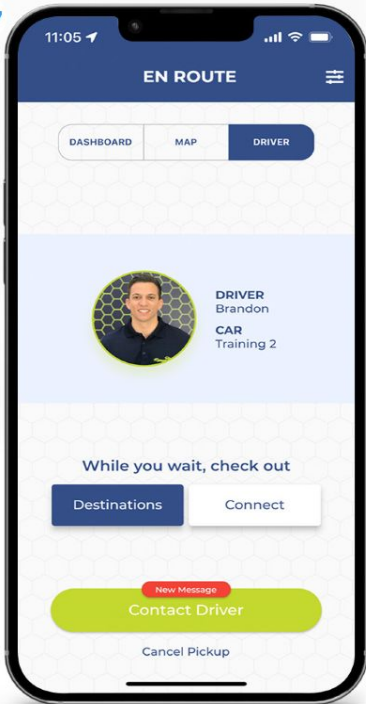

freebee

FORT PIERCE

FREE. ON-DEMAND.
100% ELECTRIC TRANSPORTATION.

HOW DOES IT WORK?

HOW TO USE THE APP

01

02

03

04

HOW TO USE THE APP

05

06

07

08

HOW TO USE THE APP

09

10

11

DESTINATION EXAMPLE

01

02

03

04