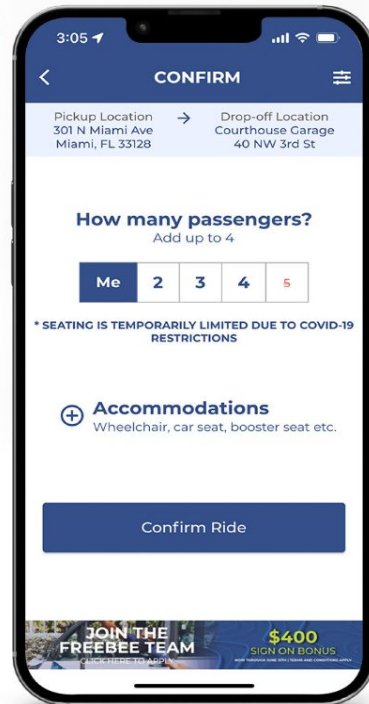

freebee

FORT PIERCE

FREE. ON-DEMAND.
100% ELECTRIC TRANSPORTATION.

HOW DOES IT WORK?

HOW TO USE THE APP

01

02

03

04

HOW TO USE THE APP

05

06

07

08

HOW TO USE THE APP

09

10

11

DESTINATION EXAMPLE

01

02

03

04