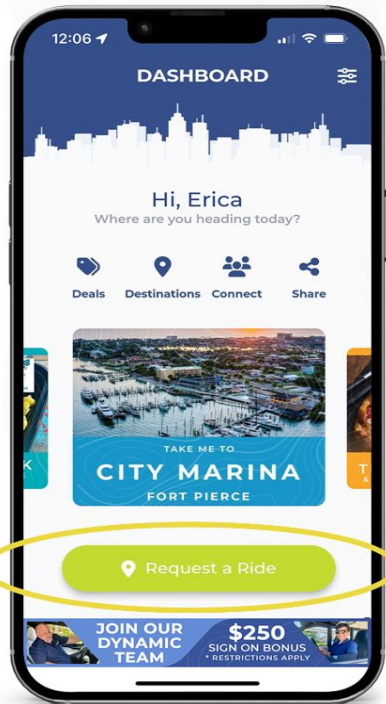

freebee

FORT PIERCE

FREE. ON-DEMAND.
100% ELECTRIC TRANSPORTATION.

HOW DOES IT WORK?

HOW TO USE THE APP

01

02

03

04

HOW TO USE THE APP

05

06

07

08

HOW TO USE THE APP

09