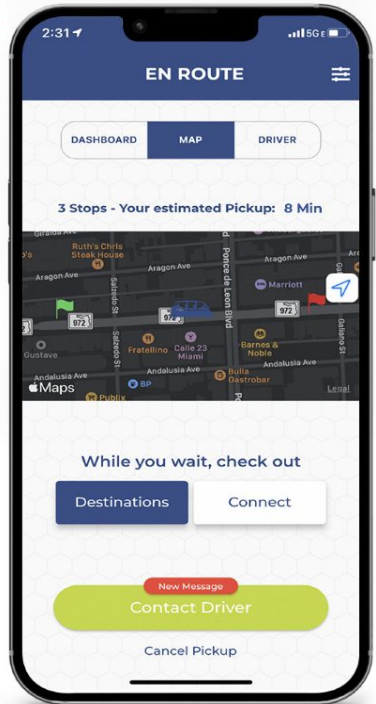

freebee

FORT PIERCE

FREE. ON-DEMAND.
100% ELECTRIC TRANSPORTATION.

HOW DOES IT WORK?

HOW TO USE THE APP

01

02

03

04

HOW TO USE THE APP

05

06

07

08

HOW TO USE THE APP

09

10

11

DESTINATION EXAMPLE

01

02

03

04