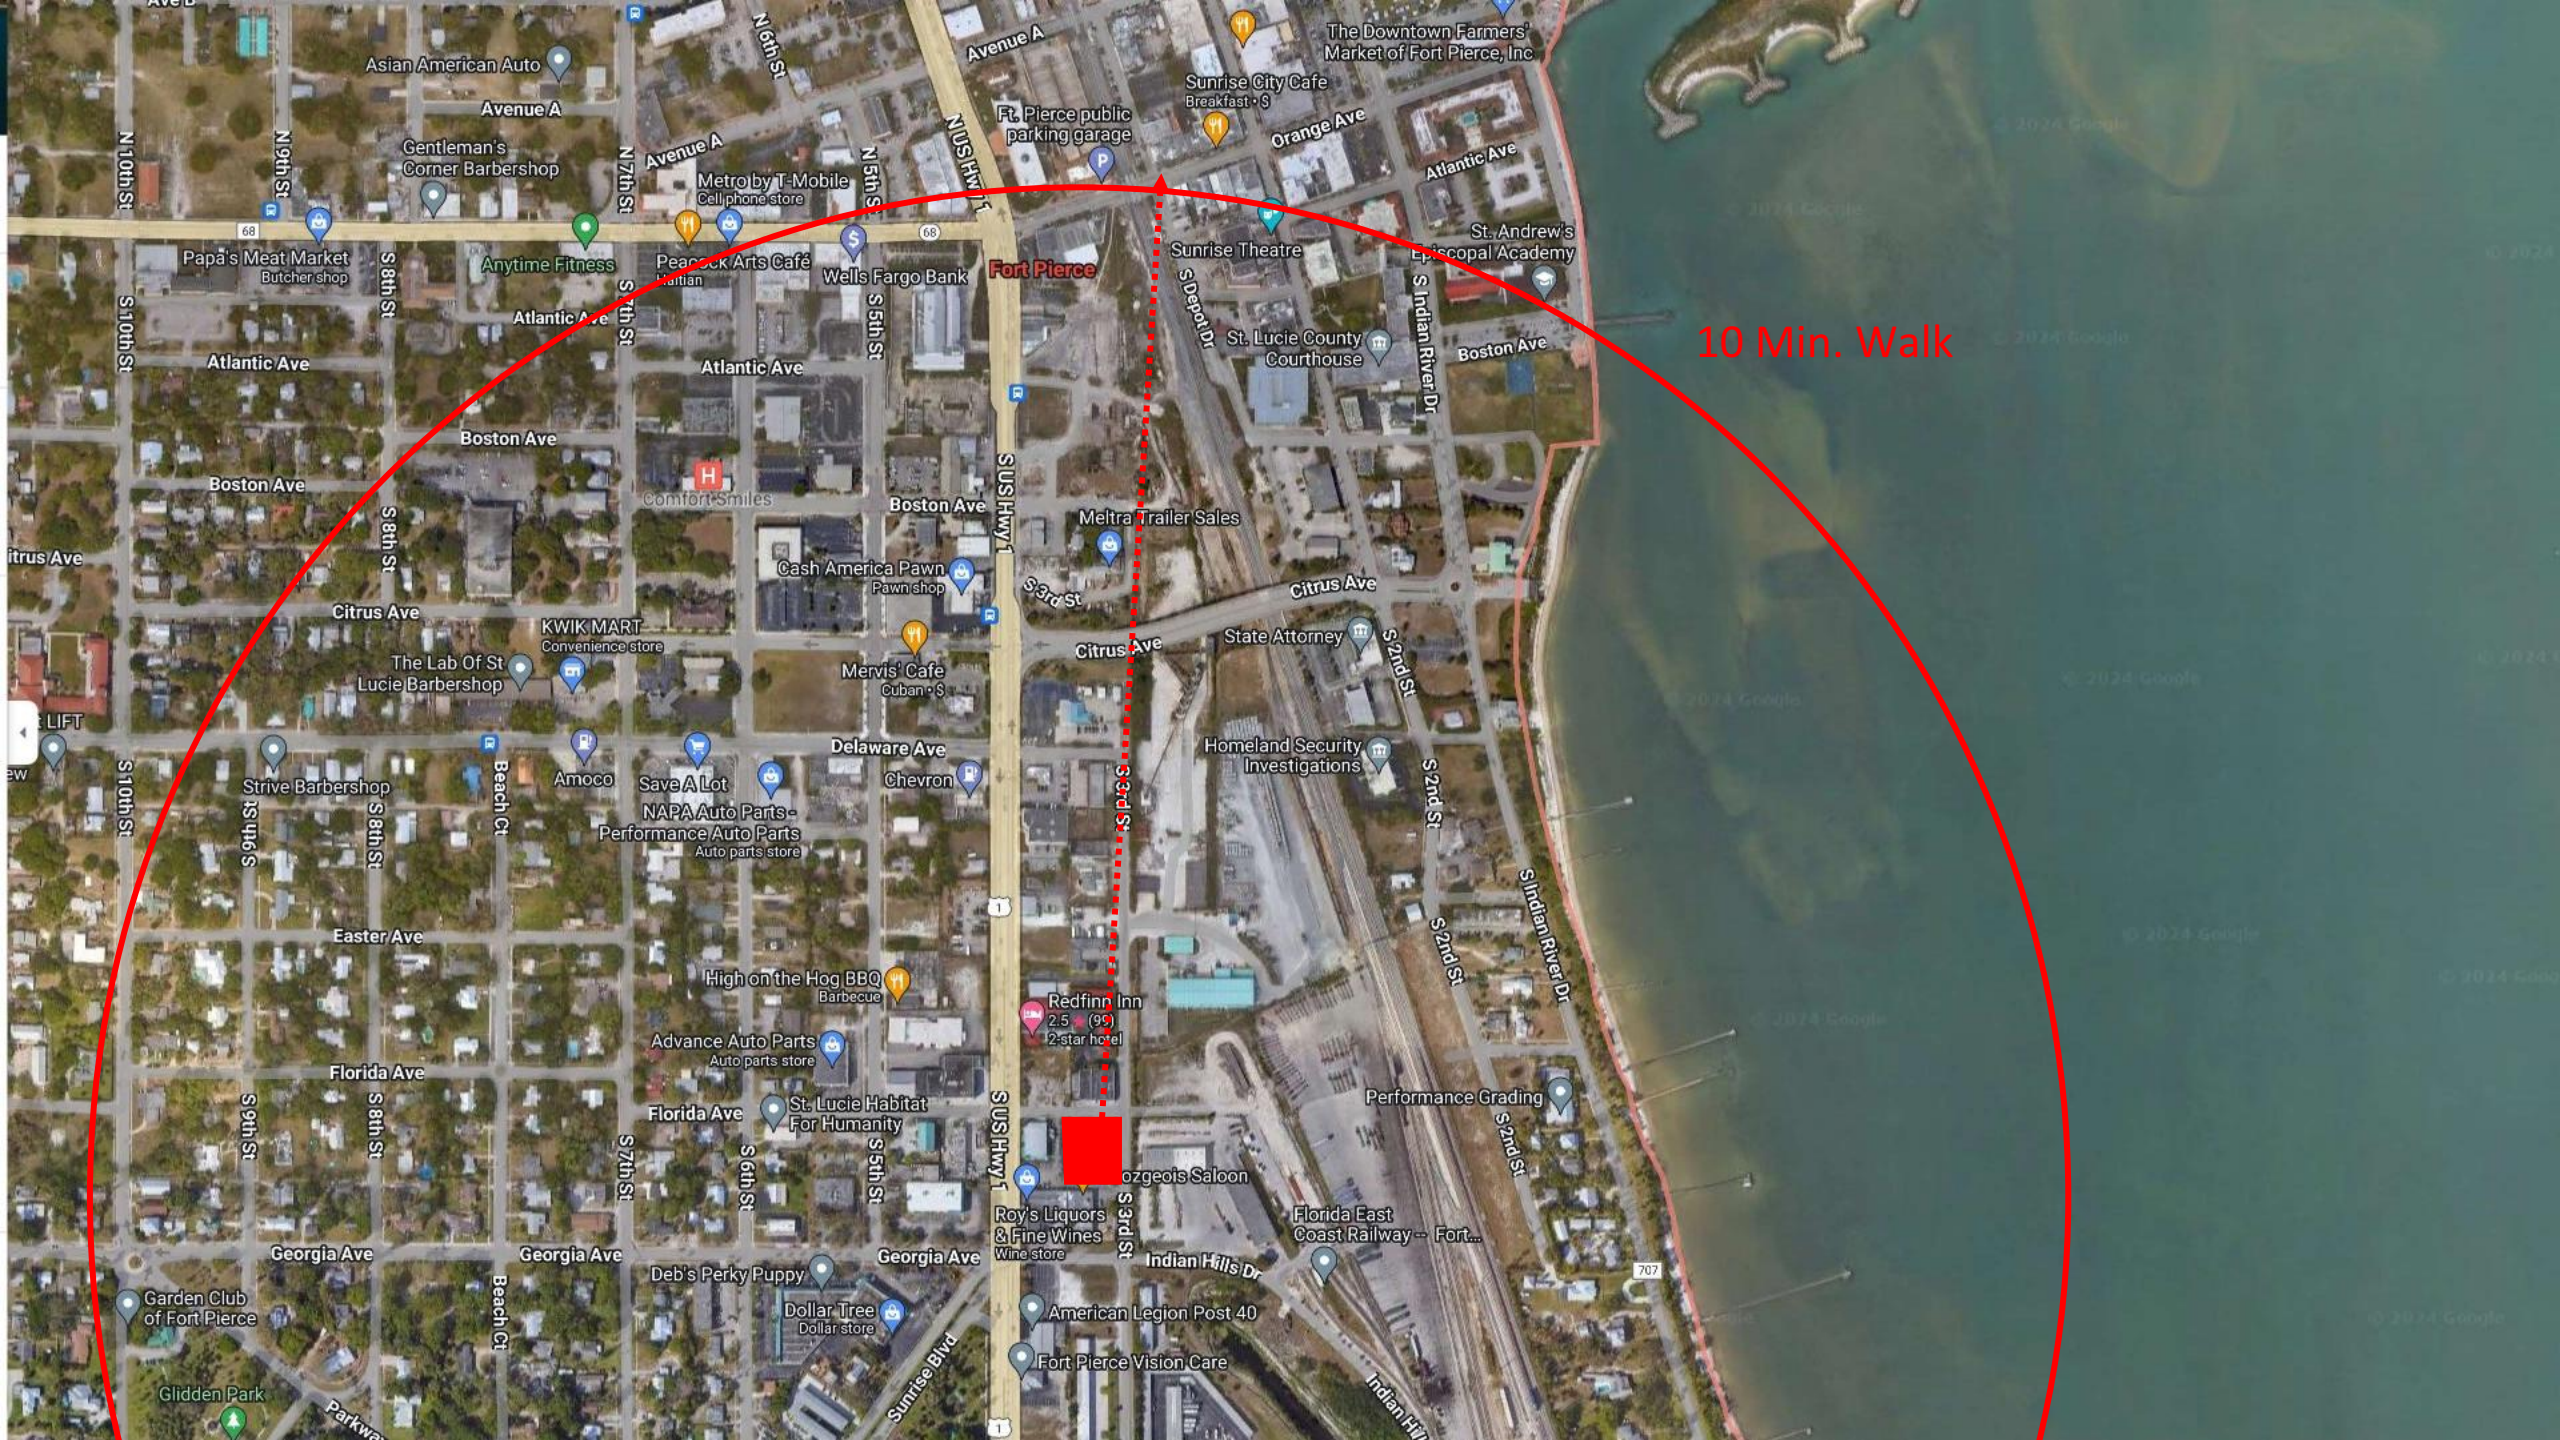

10 Min. Walk

Fort Pierce

Redfinn Inn
2.5 (90)
2-star hotel

Roy's Liquors
& Fine Wines
Wine store

American Legion Post 40

Fort Pierce Vision Care

Dollar Tree
Dollar store

Deb's Perky Puppy

St. Lucie Habitat
For Humanity

Advance Auto Parts
Auto parts store

High on the Hog BBQ
Barbecue

Amoco

Strive Barbershop

The Lab Of St
Lucie Barbershop

KWIK MART
Convenience store

Mervis' Cafe
Cuban • S

Cash America Pawn
Pawn shop

Meltra Trailer Sales

St. Lucie County
Courthouse

St. Andrew's
Episcopal Academy

Sunrise Theatre

Sunrise City Cafe
Breakfast • S

Ft. Pierce public
parking garage

The Downtown Farmers'
Market of Fort Pierce, Inc

Asian American Auto

Gentleman's
Corner Barbershop

Metro by T-Mobile
Cell phone store

Peacock Arts Cafe
Italian

Anytime Fitness

Papa's Meat Market
Butcher shop

Pap's Meat Market

Glidden Park

Garden Club
of Fort Pierce

Florida East
Coast Railway -- Fort...

Indian Hills Dr

Performance Grading

Homeland Security
Investigations