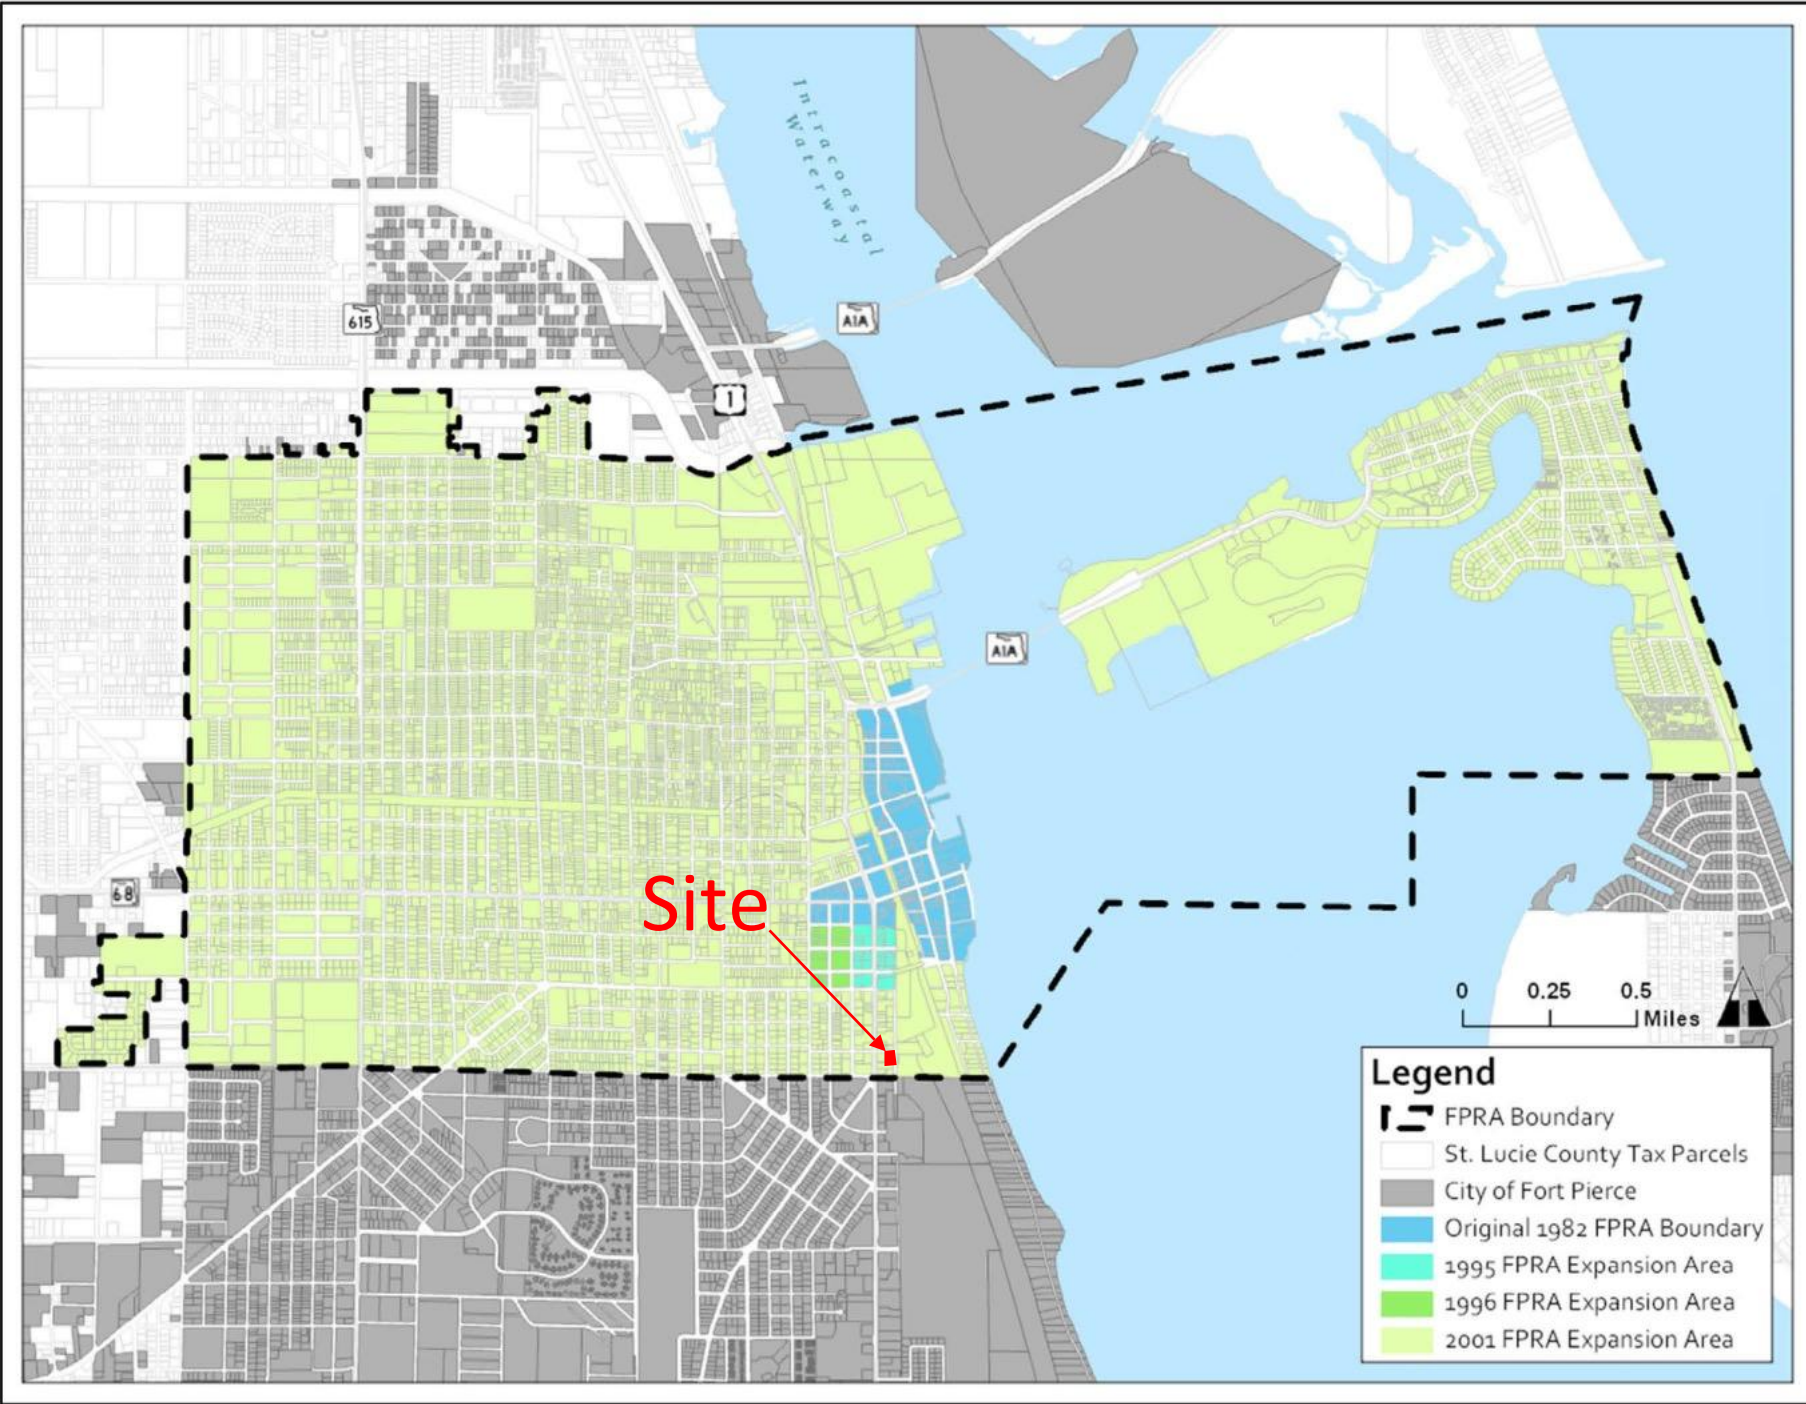

# Fort Pierce Flex Space

*A CRA Infill Project*

CITY COMMISSION

06.03.2024

Site

**Legend**

- FPRA Boundary
- St. Lucie County Tax Parcels
- City of Fort Pierce
- Original 1982 FPRA Boundary
- 1995 FPRA Expansion Area
- 1996 FPRA Expansion Area
- 2001 FPRA Expansion Area