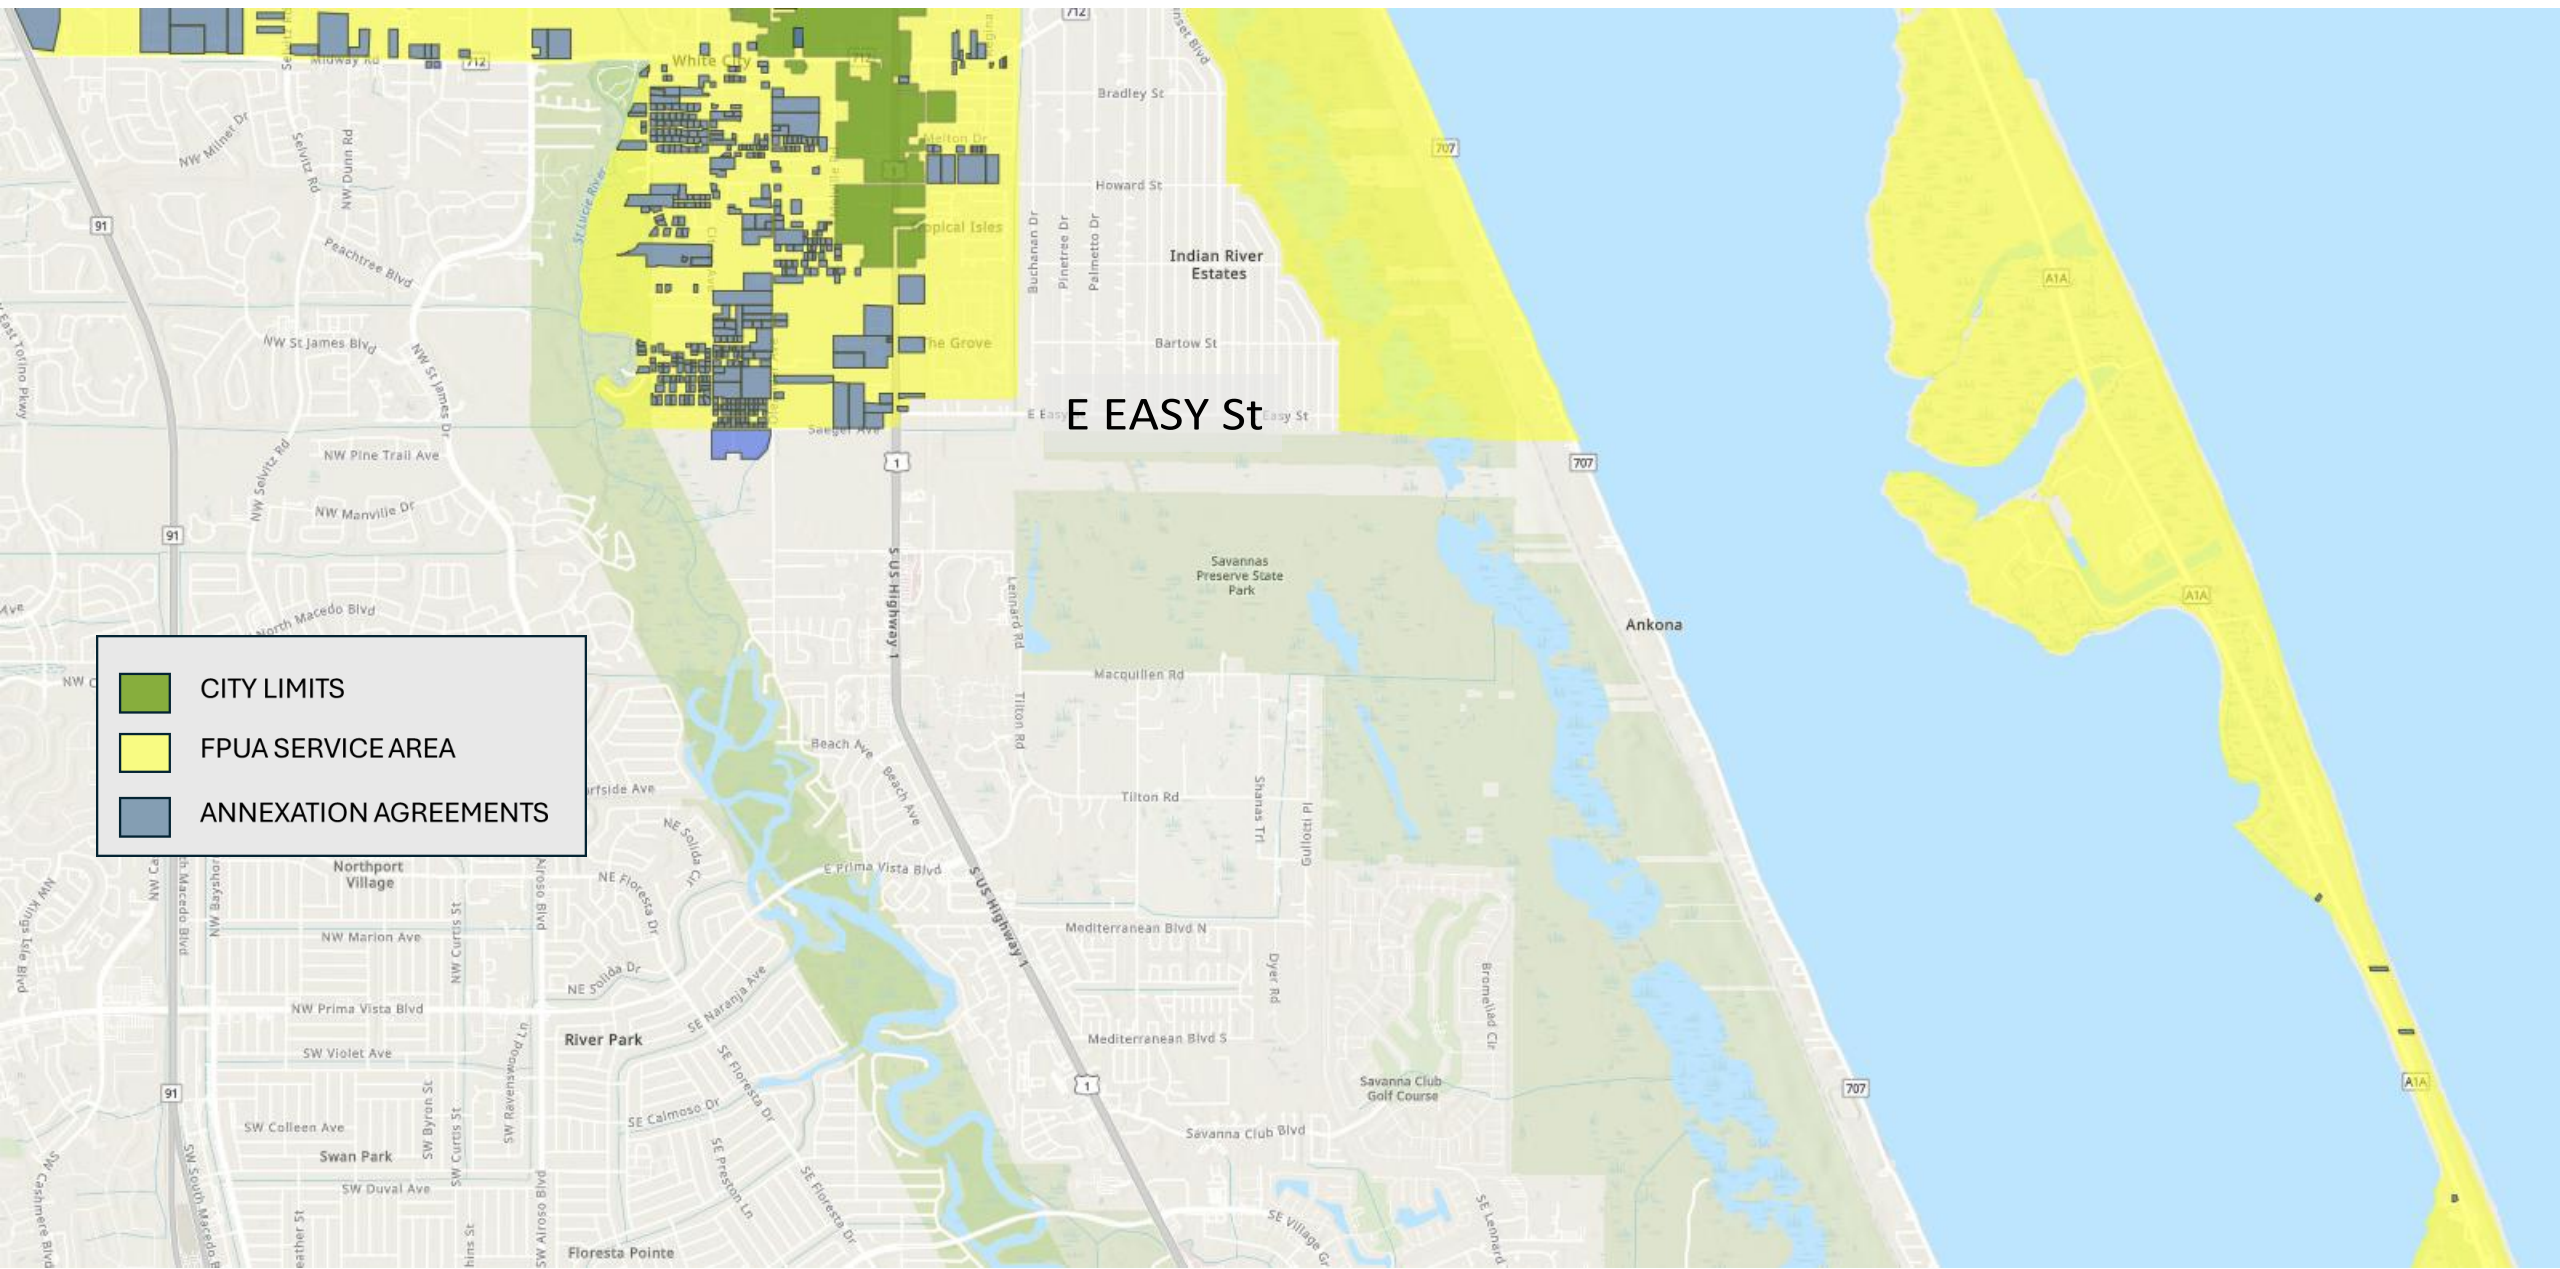

	CITY LIMITS
	FPUA SERVICE AREA
	ANNEXATION AGREEMENTS

INDRIO Rd

	CITY LIMITS
	FPUA SERVICE AREA
	ANNEXATION AGREEMENTS

	CITY LIMITS
	FPUA SERVICE AREA
	ANNEXATION AGREEMENTS

PICOS Rd

OKEECHOBEE Rd

MIDWAY Rd

	CITY LIMITS
	FPUA SERVICE AREA
	ANNEXATION AGREEMENTS

E EASY St

- CITY LIMITS
- FPUA SERVICE AREA
- ANNEXATION AGREEMENTS

Indian River Estates

Ankora

Savanna Preserve State Park

Savanna Club Golf Course

River Park