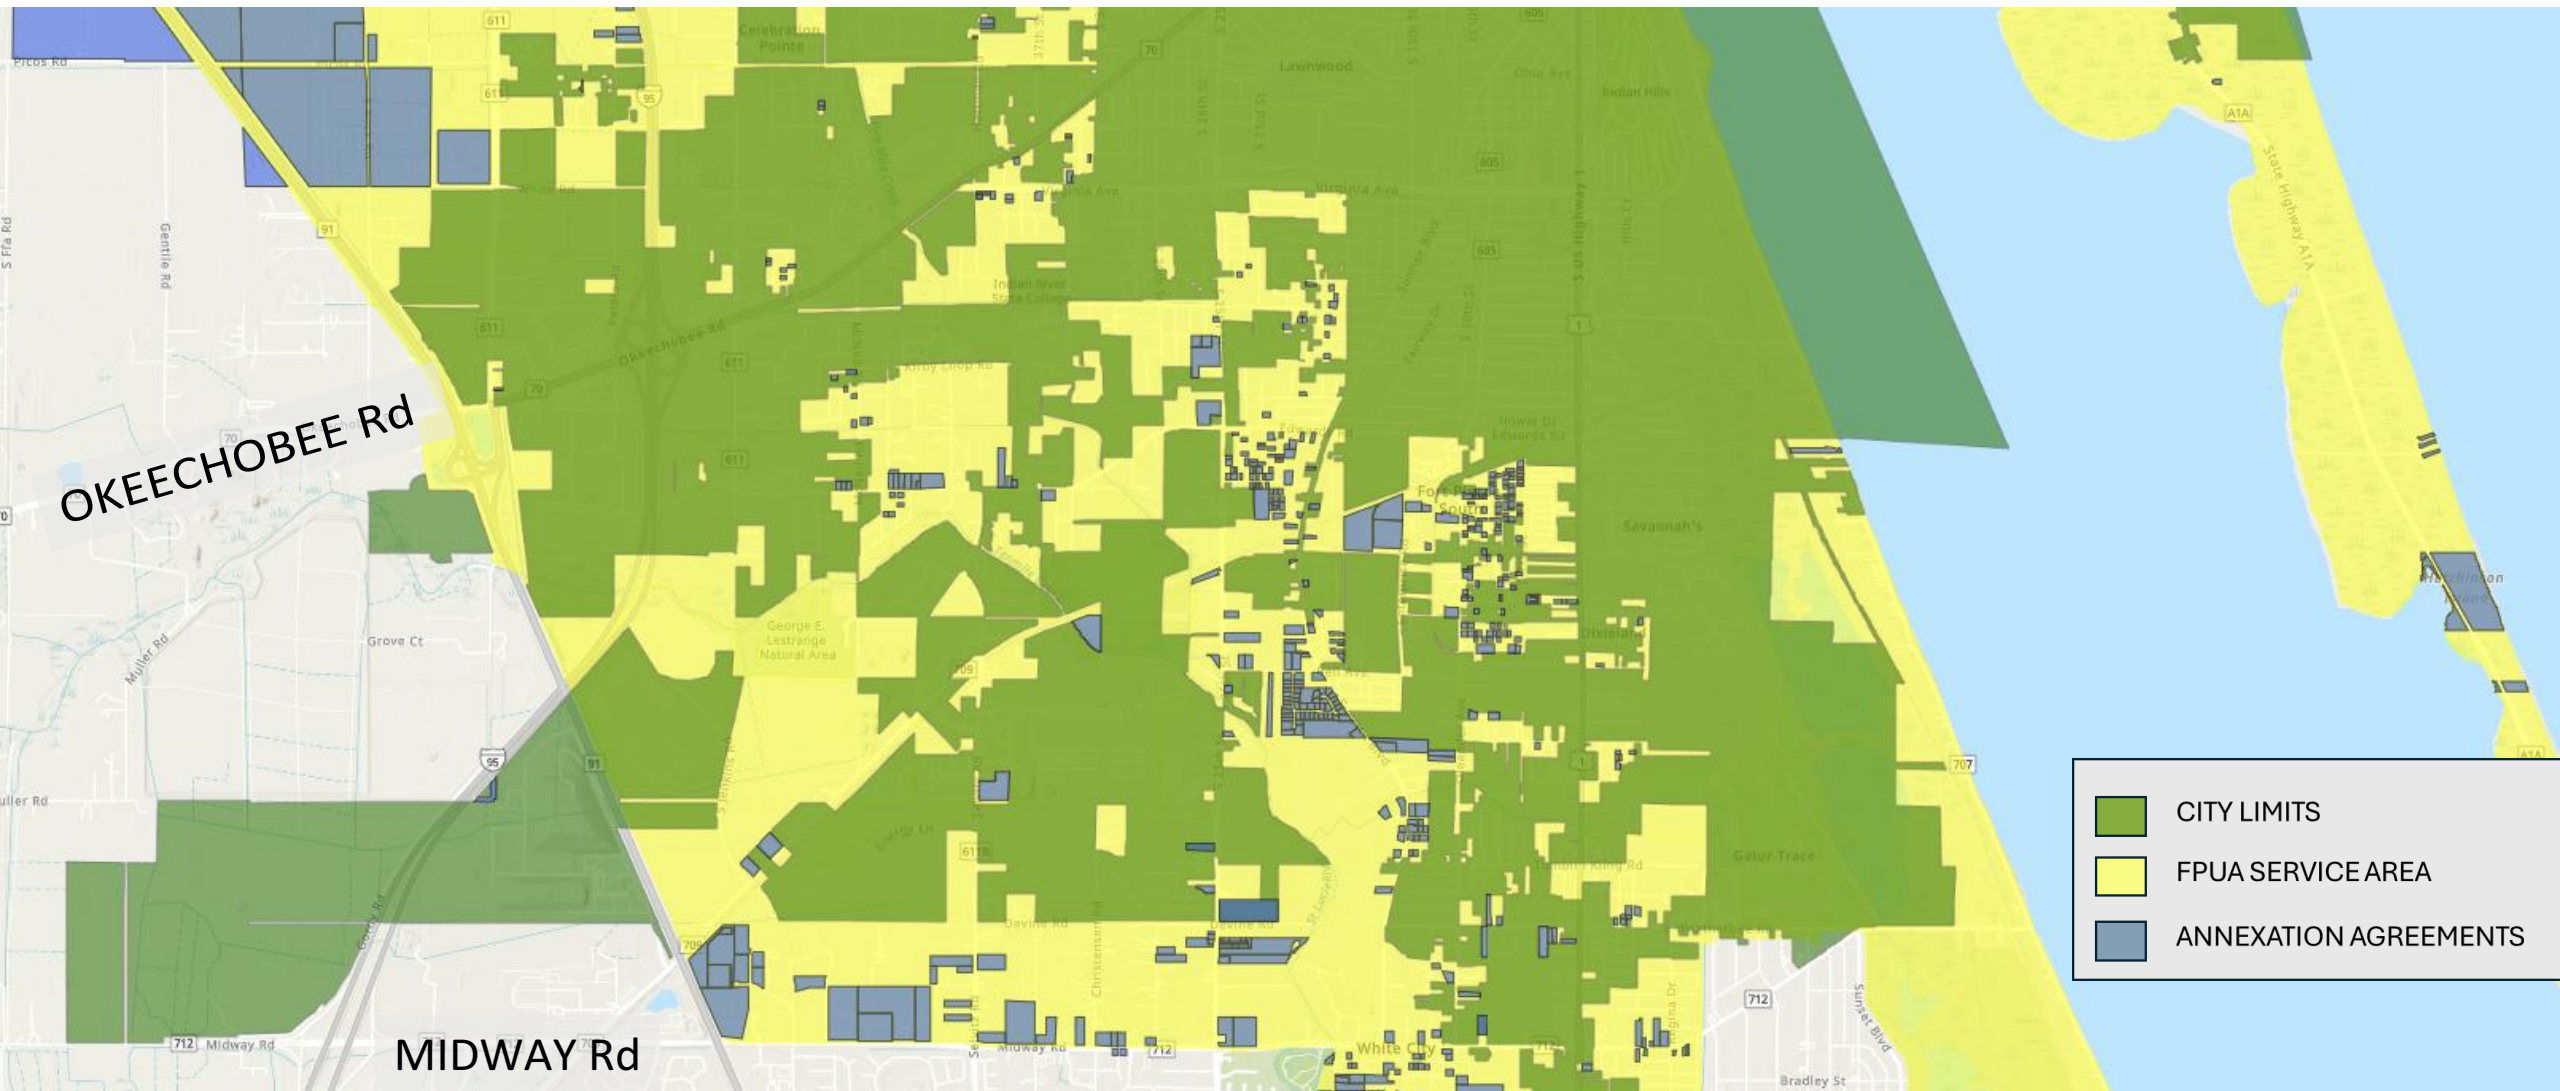

	CITY LIMITS
	FPUA SERVICE AREA
	ANNEXATION AGREEMENTS

INDRIO Rd

	CITY LIMITS
	FPUA SERVICE AREA
	ANNEXATION AGREEMENTS

	CITY LIMITS
	FPUA SERVICE AREA
	ANNEXATION AGREEMENTS

PICOS Rd

OKEECHOBEE Rd

MIDWAY Rd

	CITY LIMITS
	FPUA SERVICE AREA
	ANNEXATION AGREEMENTS

E EASY St

- CITY LIMITS
- FPUA SERVICE AREA
- ANNEXATION AGREEMENTS

Indian River Estates

Ankora

Savanna Preserve State Park

Savanna Club Golf Course

River Park