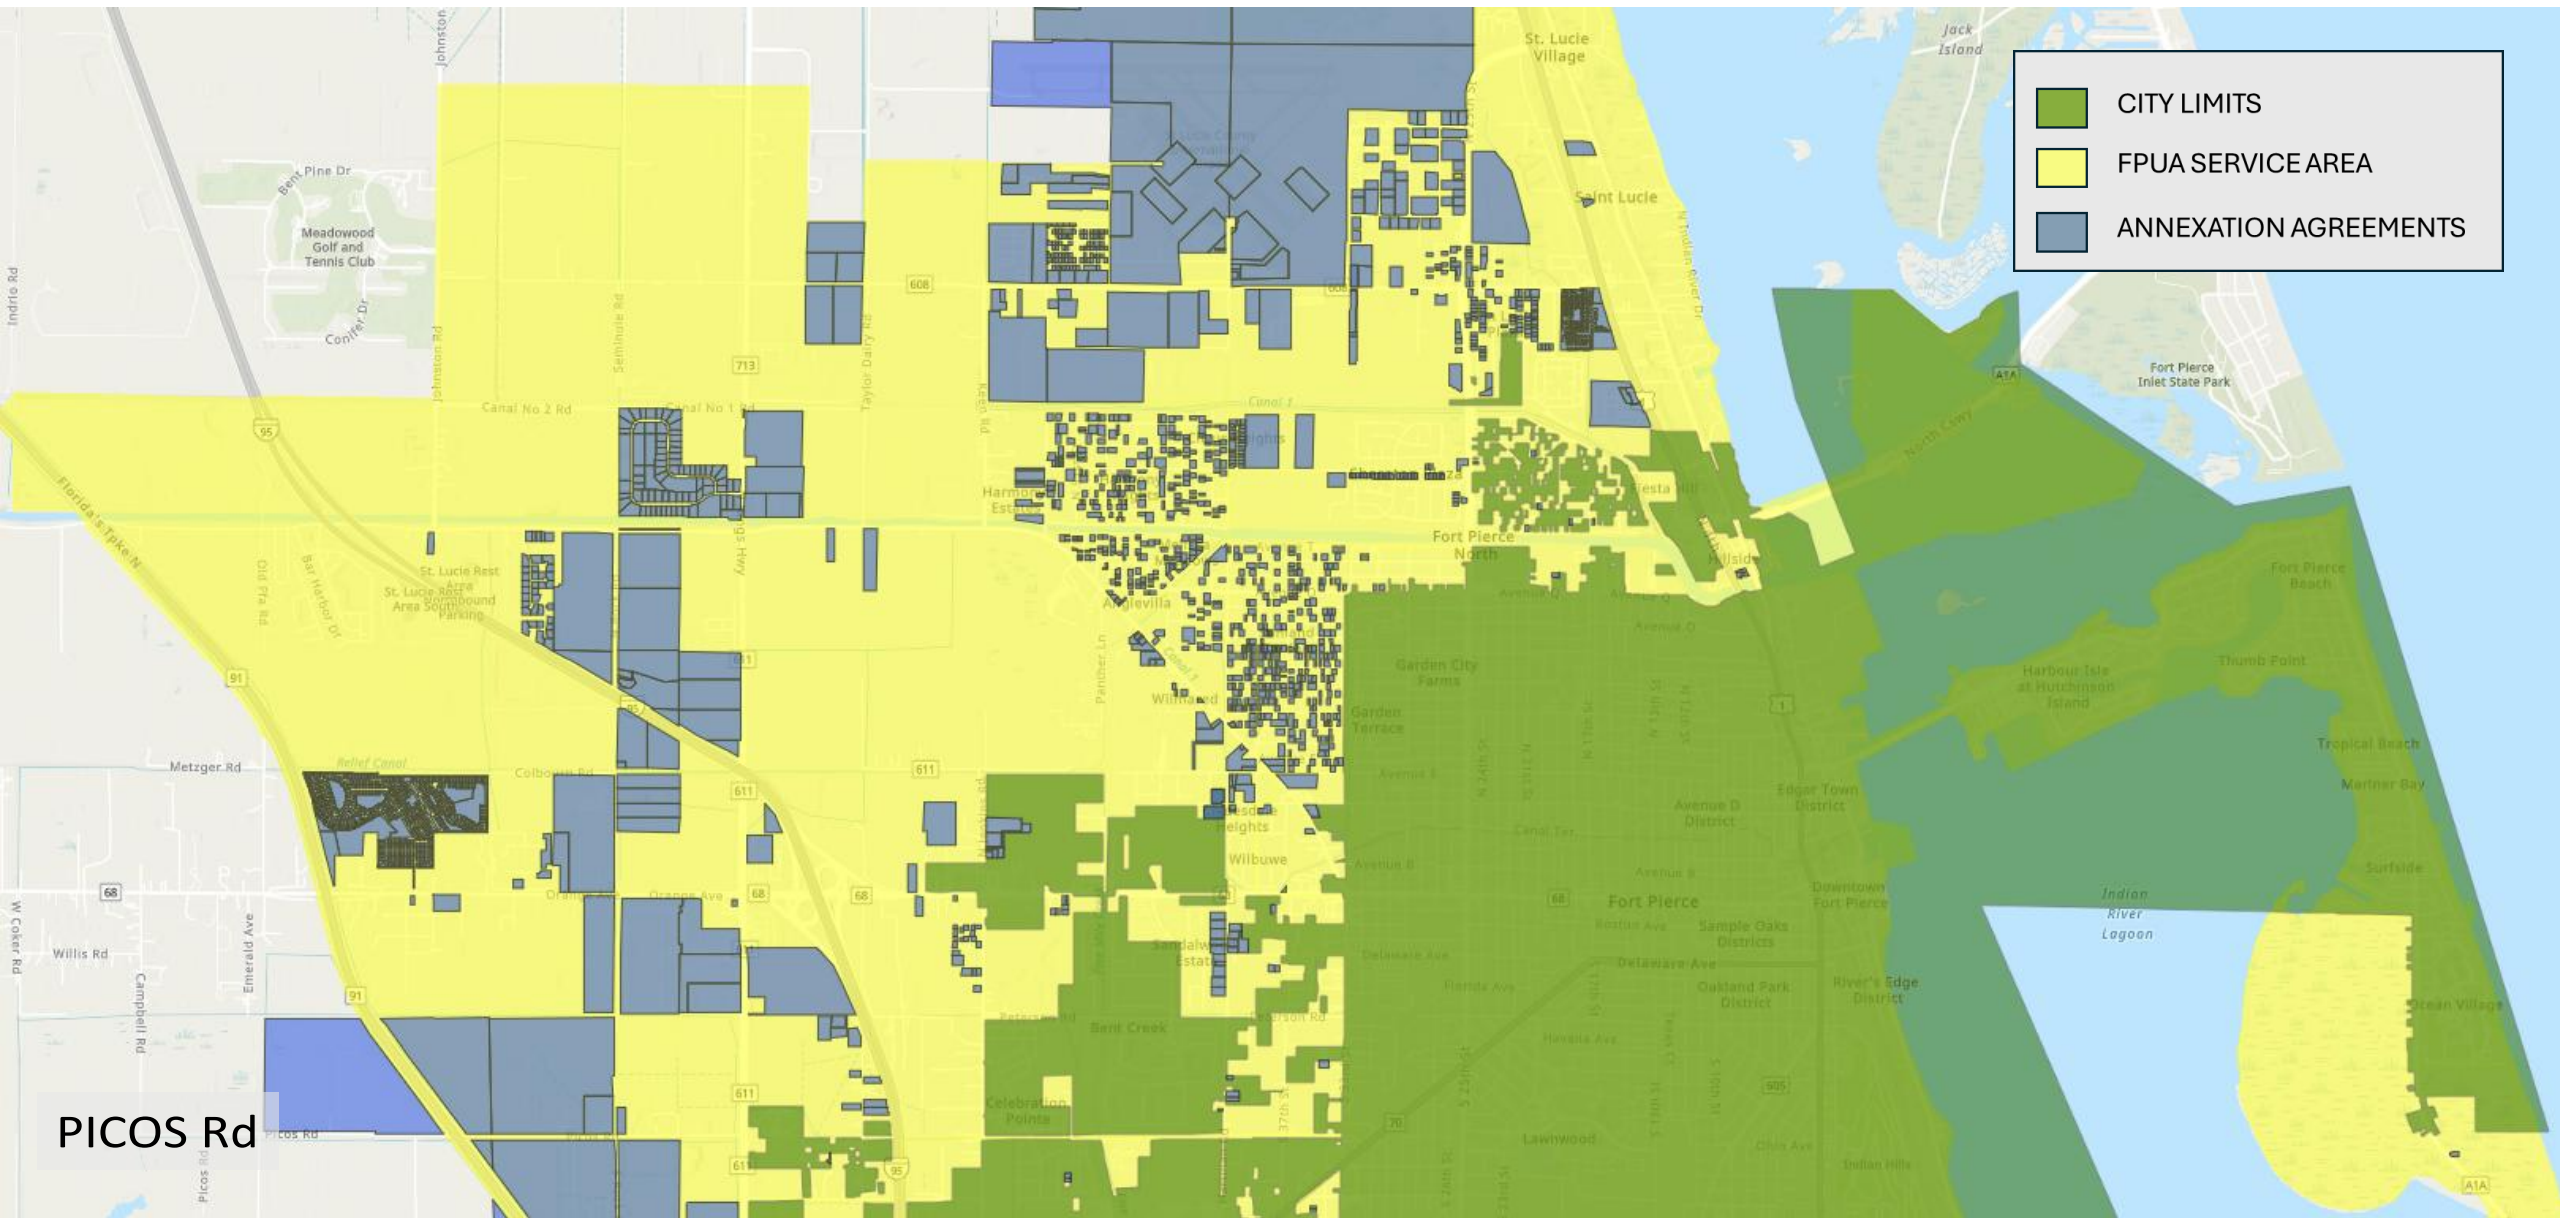

	CITY LIMITS
	FPUA SERVICE AREA
	ANNEXATION AGREEMENTS

INDRIO Rd

	CITY LIMITS
	FPUA SERVICE AREA
	ANNEXATION AGREEMENTS

	CITY LIMITS
	FPUA SERVICE AREA
	ANNEXATION AGREEMENTS

PICOS Rd

OKEECHOBEE Rd

MIDWAY Rd

	CITY LIMITS
	FPUA SERVICE AREA
	ANNEXATION AGREEMENTS

E EASY St

- CITY LIMITS
- FPUA SERVICE AREA
- ANNEXATION AGREEMENTS

Indian River Estates

Ankora

Savanna Preserve State Park

Savanna Club Golf Course

River Park