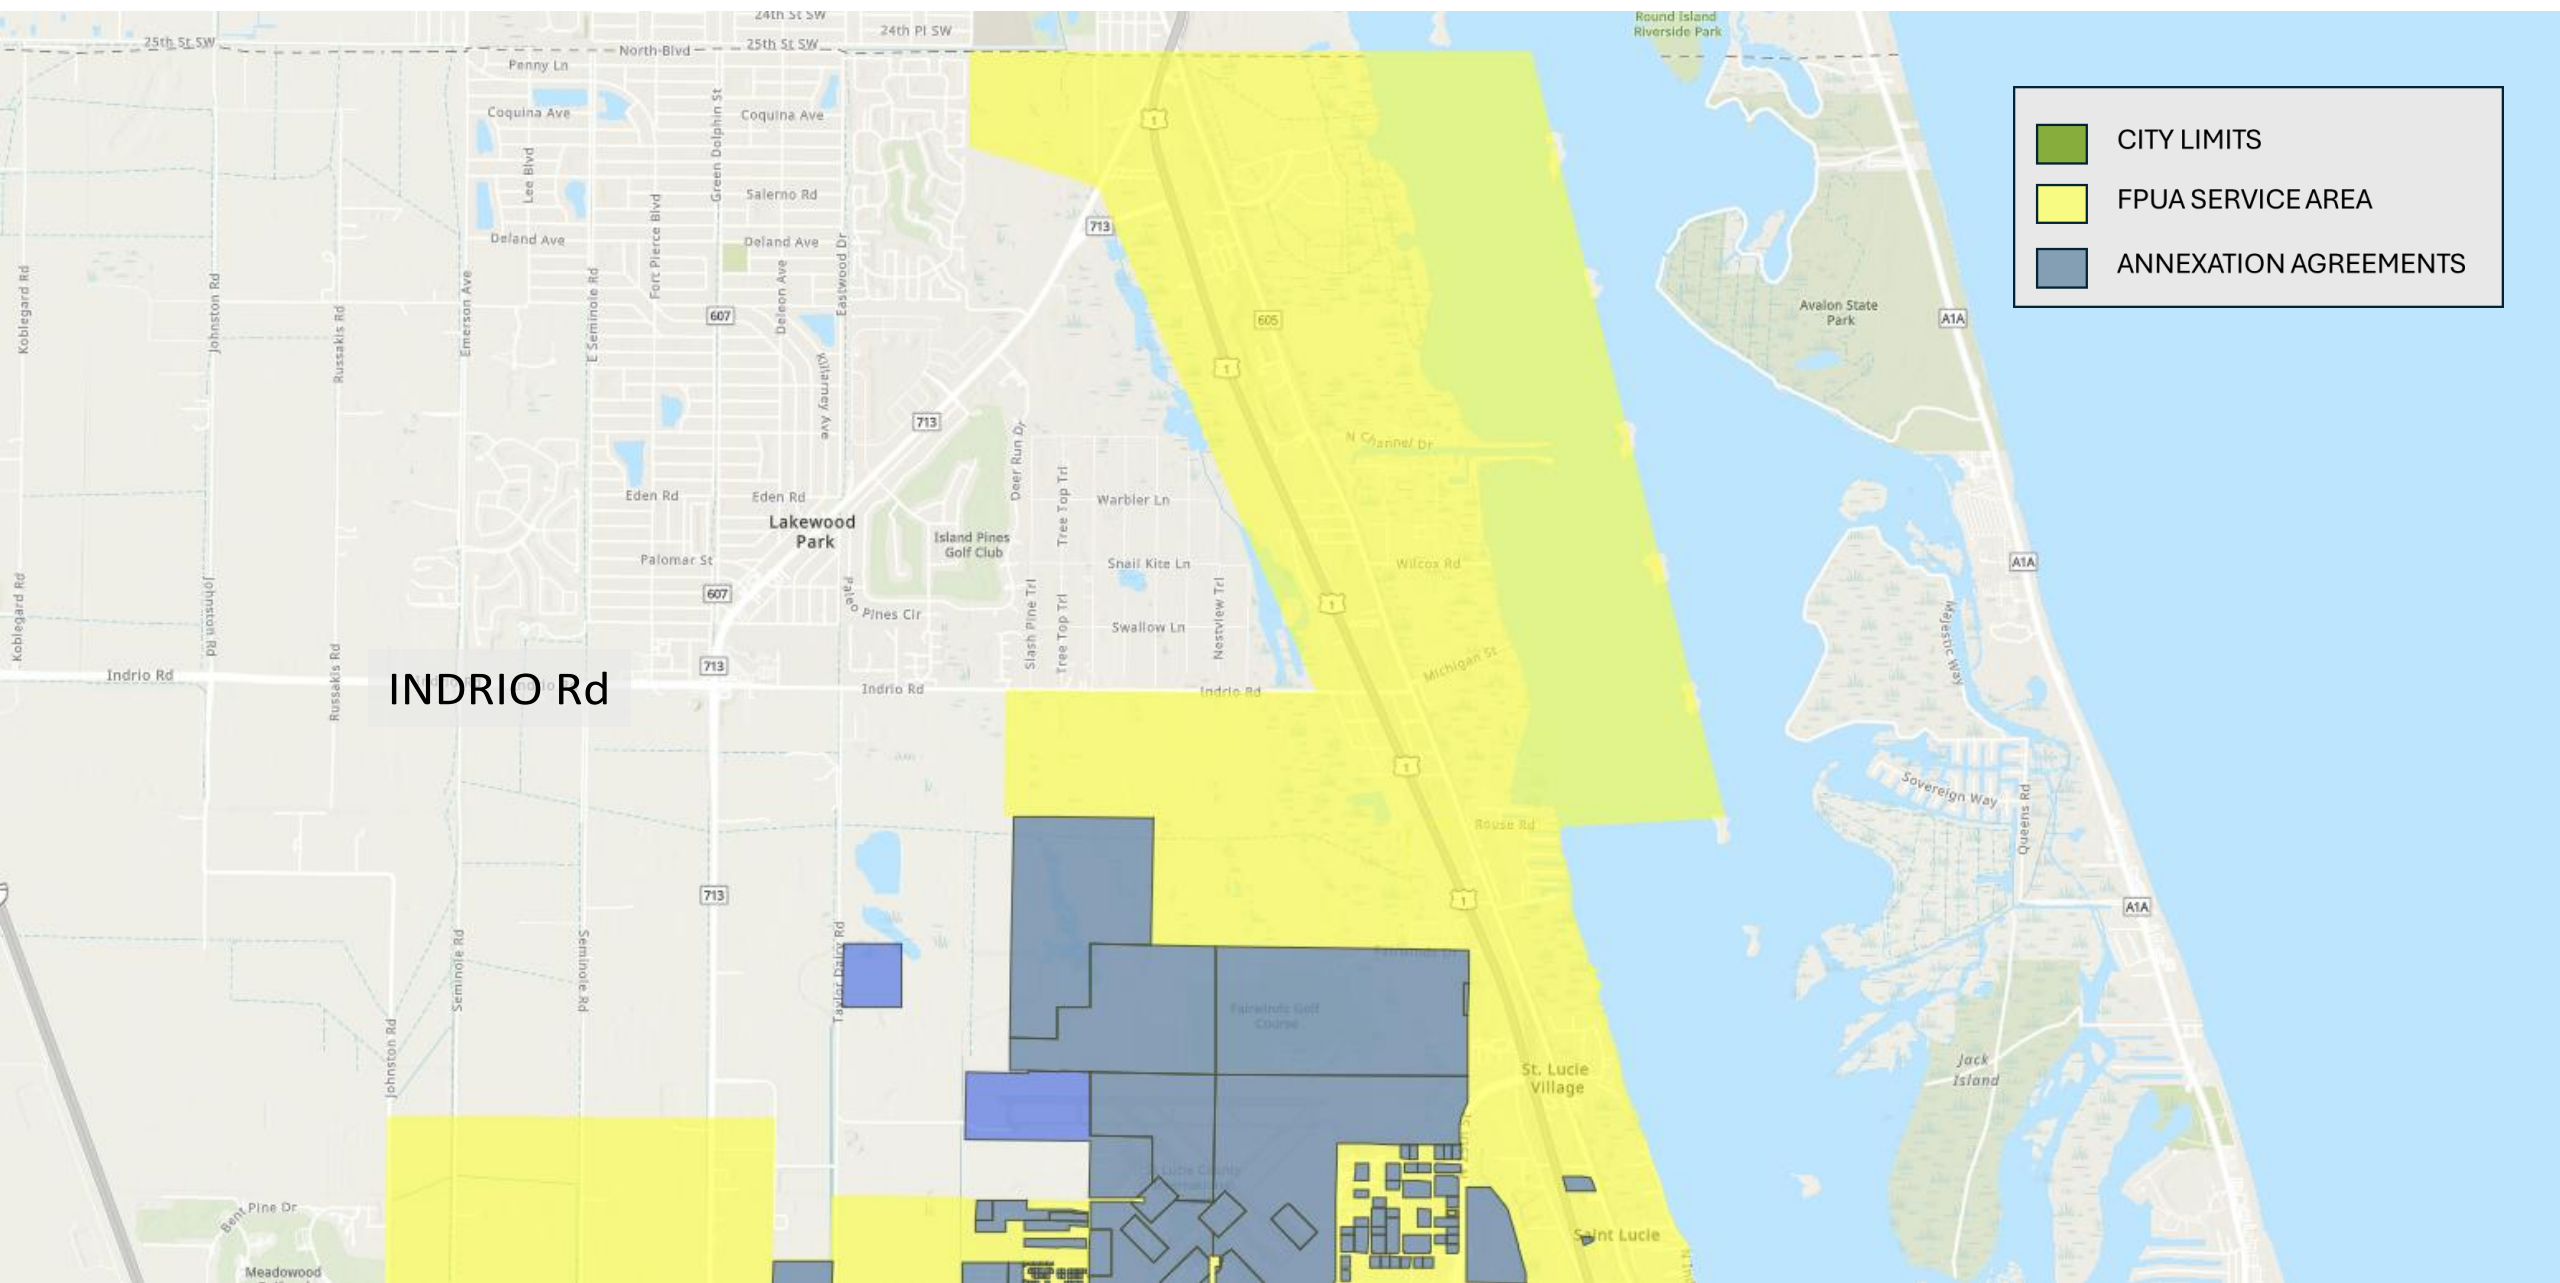

	CITY LIMITS
	FPUA SERVICE AREA
	ANNEXATION AGREEMENTS

INDRIO Rd

	CITY LIMITS
	FPUA SERVICE AREA
	ANNEXATION AGREEMENTS

	CITY LIMITS
	FPUA SERVICE AREA
	ANNEXATION AGREEMENTS

PICOS Rd

OKEECHOBEE Rd

MIDWAY Rd

	CITY LIMITS
	FPUA SERVICE AREA
	ANNEXATION AGREEMENTS

E EASY St

- CITY LIMITS
- FPUA SERVICE AREA
- ANNEXATION AGREEMENTS

Indian River Estates

Ankora

Savanna Preserve State Park

Savanna Club Golf Course

River Park