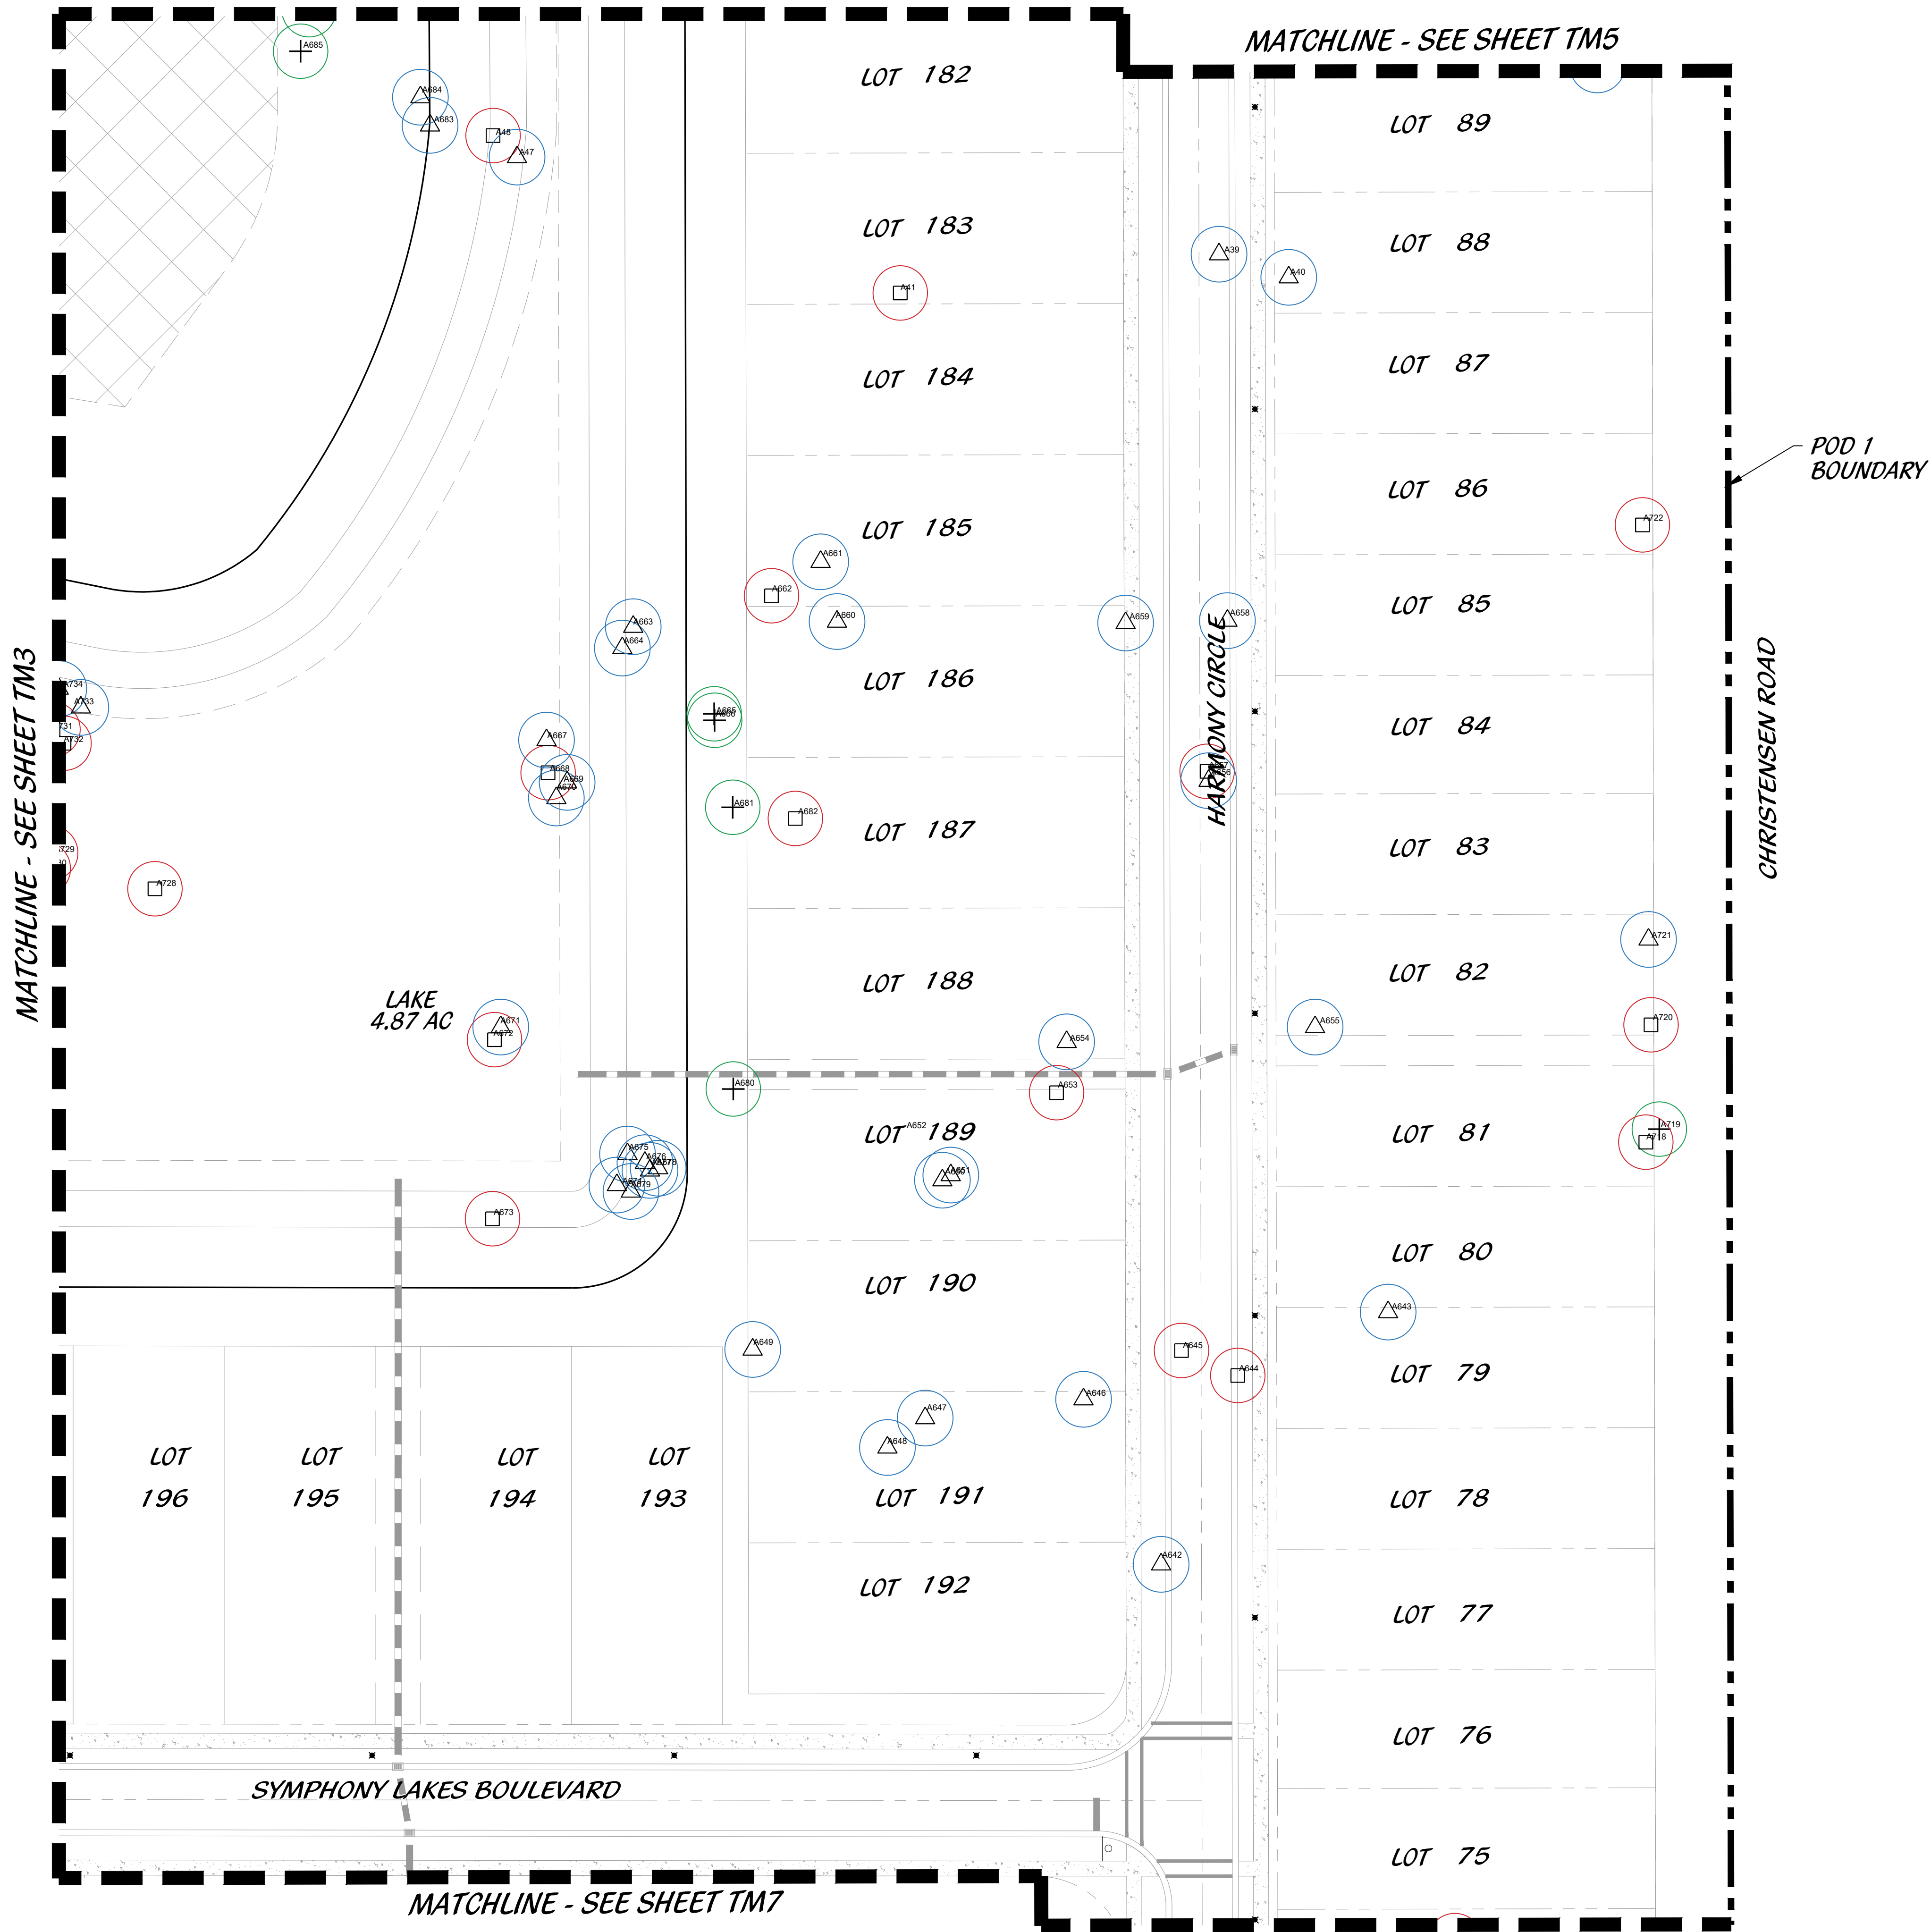

KEY MAP

LEGEND

LB	LANDSCAPE BUFFER	STOP SIGN
LS	LANDSCAPE	DO NOT ENTER
SB	SETBACK	PEDESTRIAN CROSSING
SW	SIDEWALK	STREET LIGHT
TYP	TYPICAL	PRESERVE
DE	DRAINAGE EASEMENT	

**PLANNED DEVELOPMENT
TREE MITIGATION PLAN**

Scale: 1" = 30'-0"

North

Cotleur & Hearing

Landscape Architects
Land Planners
Environmental Consultants
1934 Commerce Lane
Suite 1
Jupiter, Florida 33458
561.747.6336 · Fax 747.1377
www.cotleurhearing.com
Lic# LC-C000239

SYMPHONY LAKES

Ft. Pierce, Florida

DESIGNED _____ PRP
DRAWN _____ PRP
APPROVED _____ LAH
JOB NUMBER 21-1214
DATE 05-15-25
REVISIONS _____

SHEET **TM6** OF 18