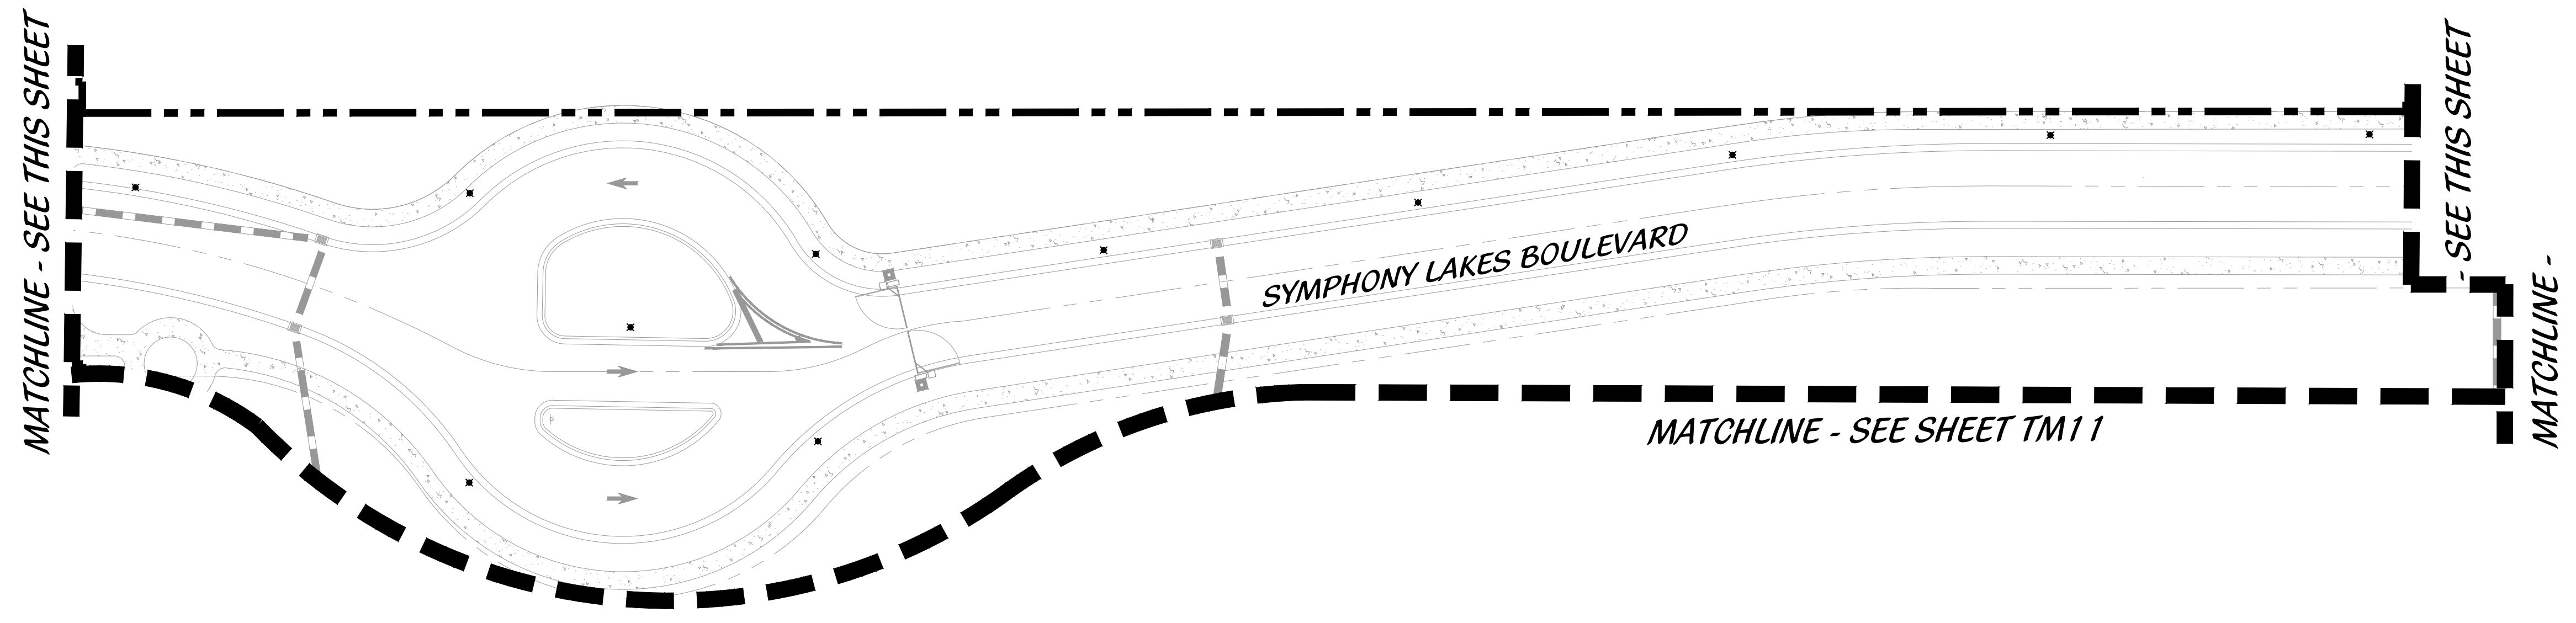

LEGEND

LB	LANDSCAPE BUFFER	STOP SIGN
LS	LANDSCAPE	DO NOT ENTER
SB	SETBACK	PEDESTRIAN CROSSING
SW	SIDEWALK	STREET LIGHT
TYP	TYPICAL	PRESERVE
DE	DRAINAGE EASEMENT	

**PLANNED DEVELOPMENT
TREE MITIGATION PLAN**