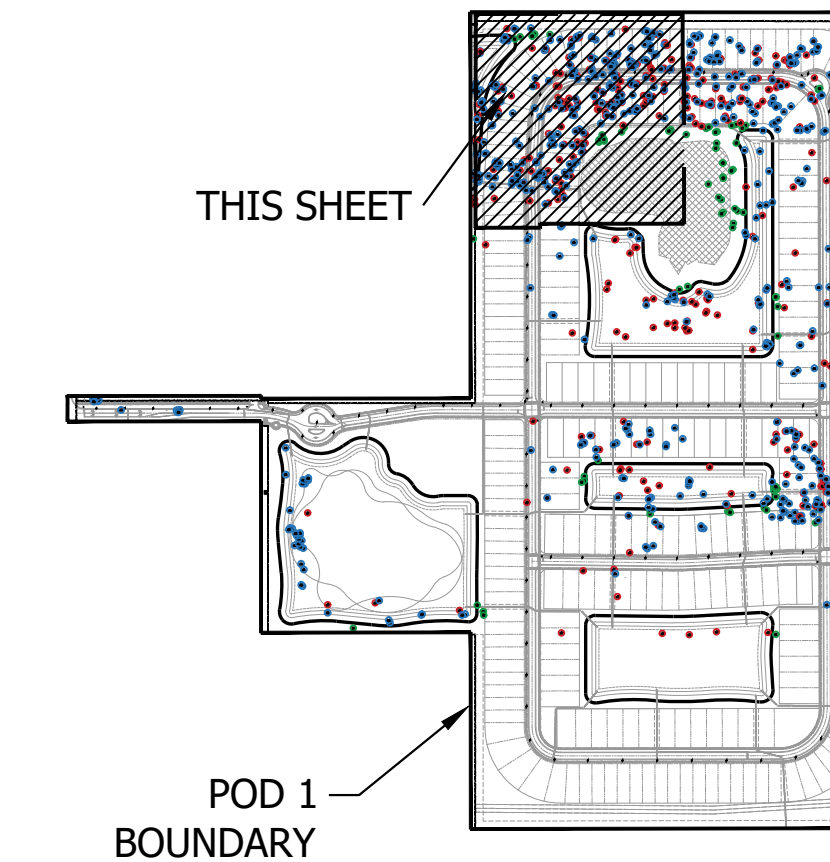

Cotleur & Hearing

Landscape Architects
Land Planners
Environmental Consultants
1934 Commerce Lane
Suite 1
Jupiter, Florida 33458
561.747.6336 · Fax 747.1377
www.cotleurhearing.com
Lic# LC-C000239

SYMPHONY LAKES

Ft. Pierce, Florida