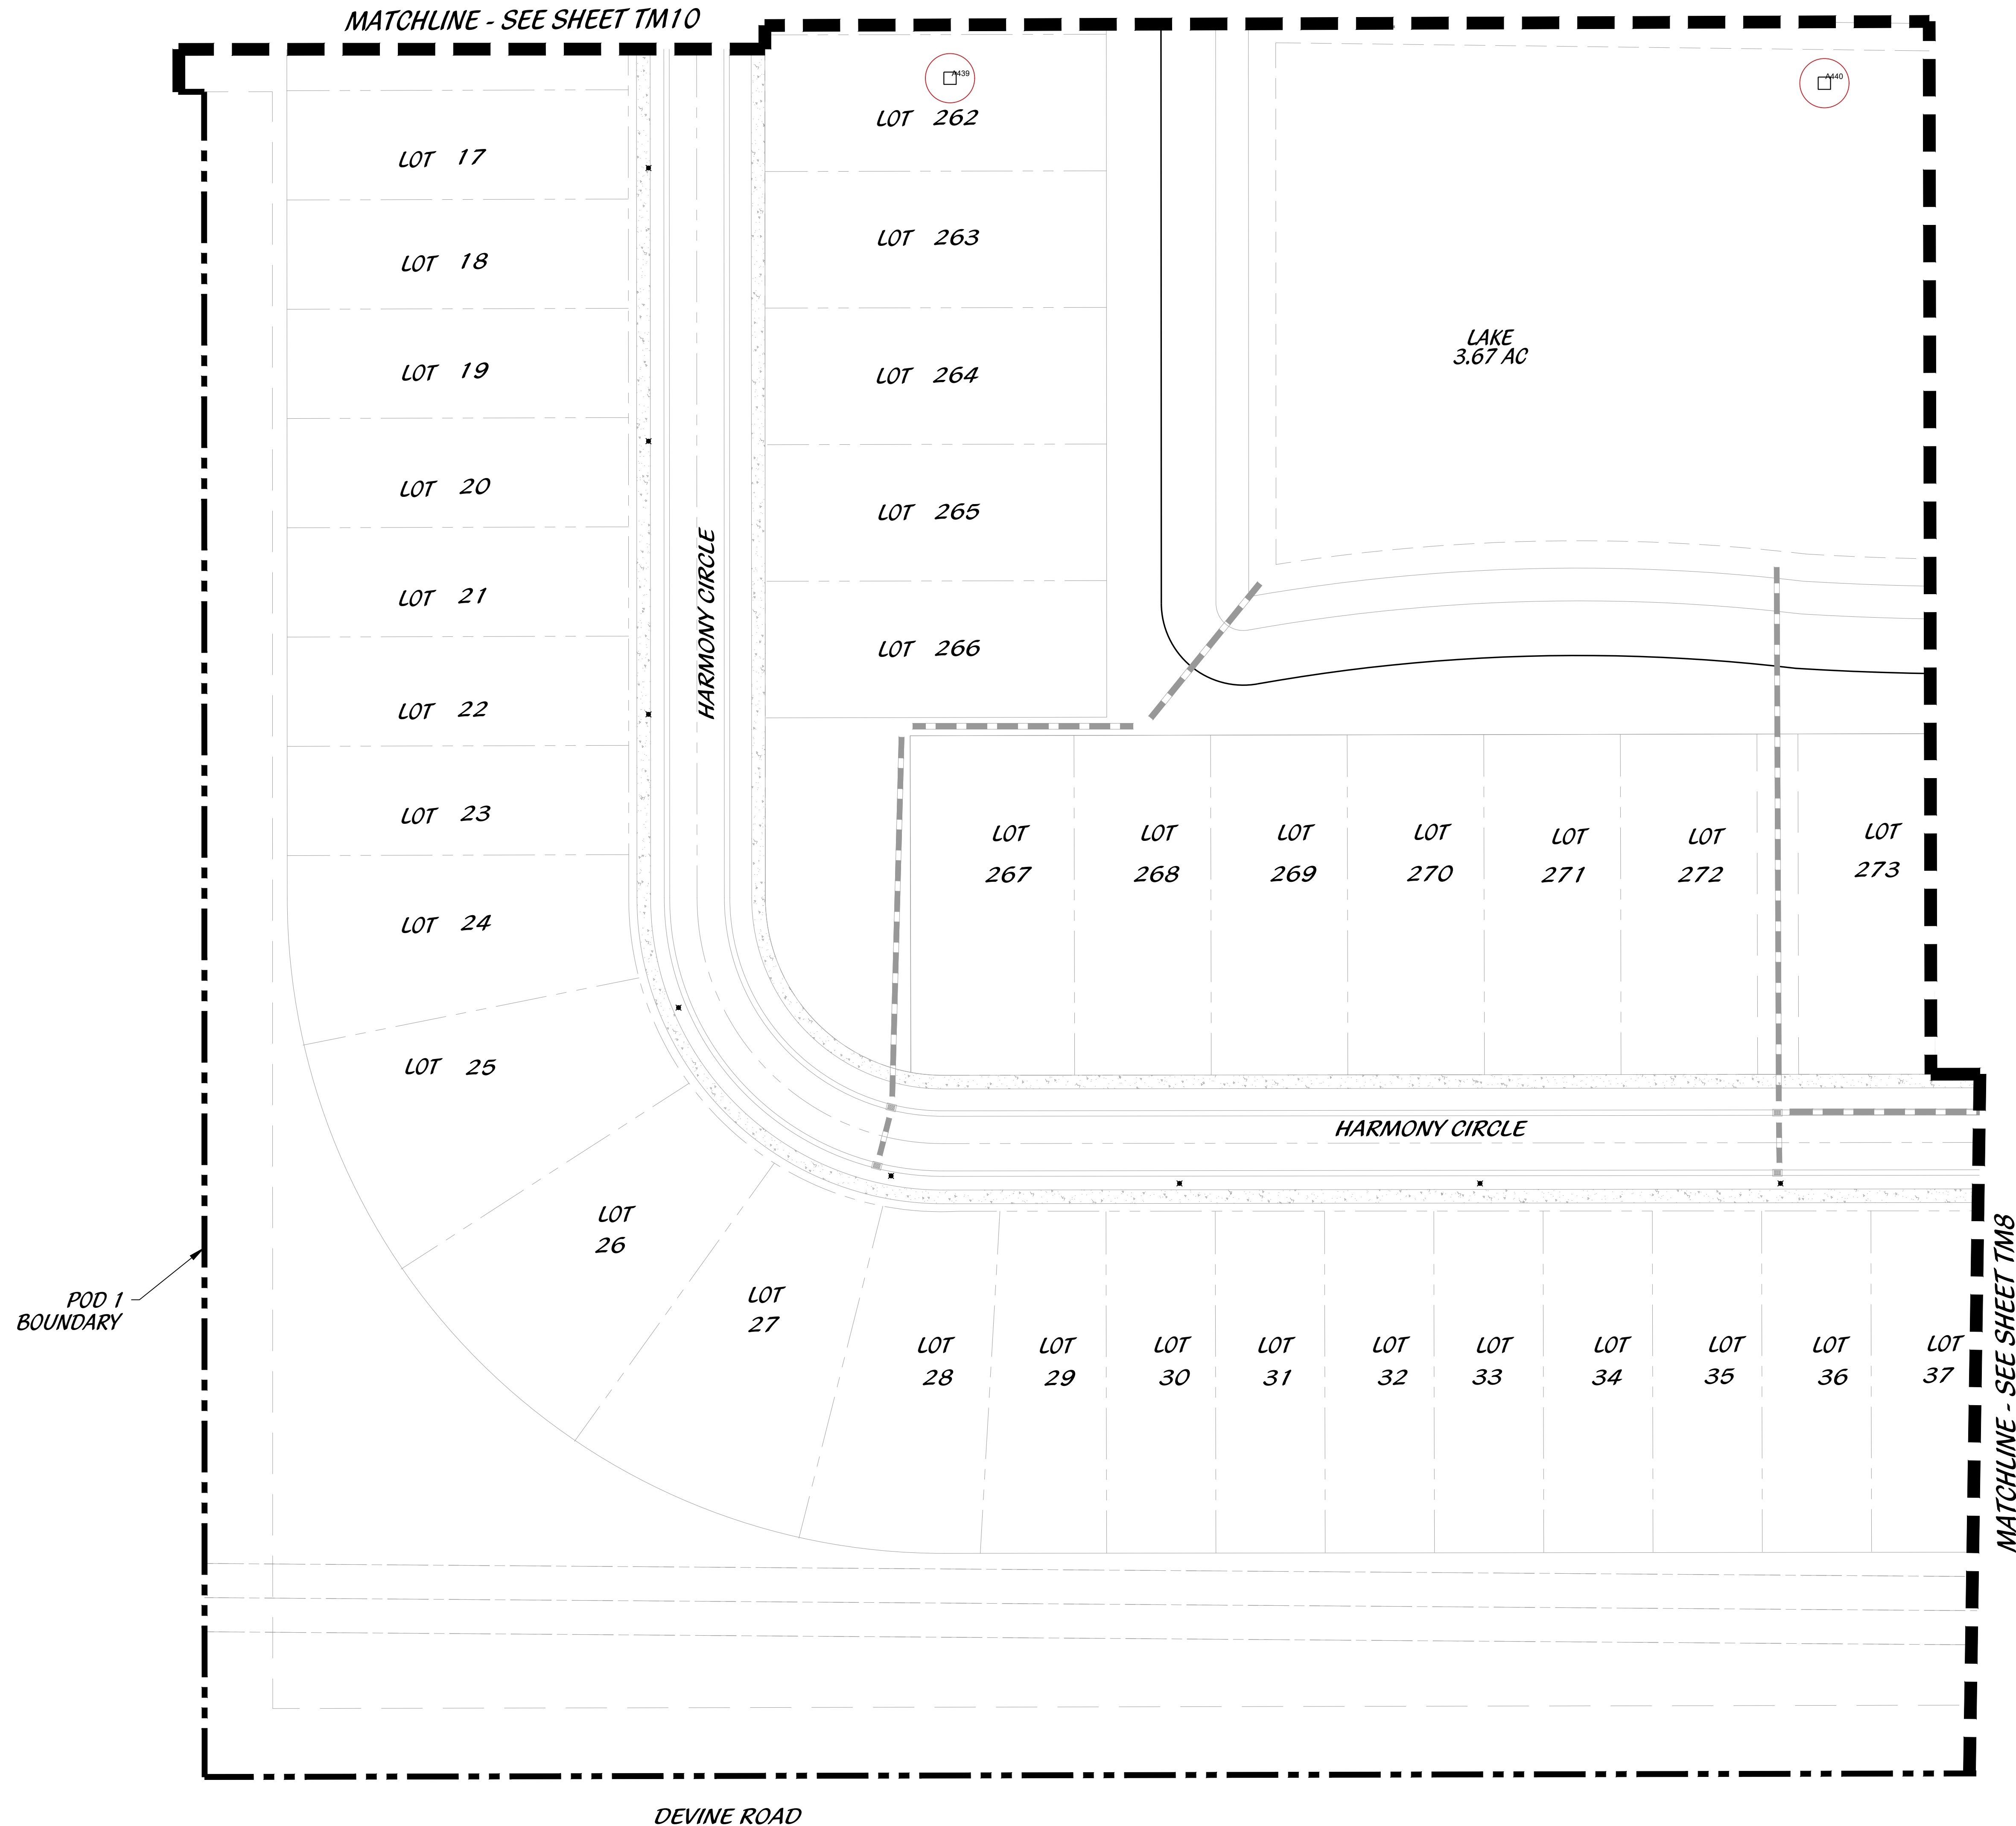

MATCHLINE - SEE SHEET TM10