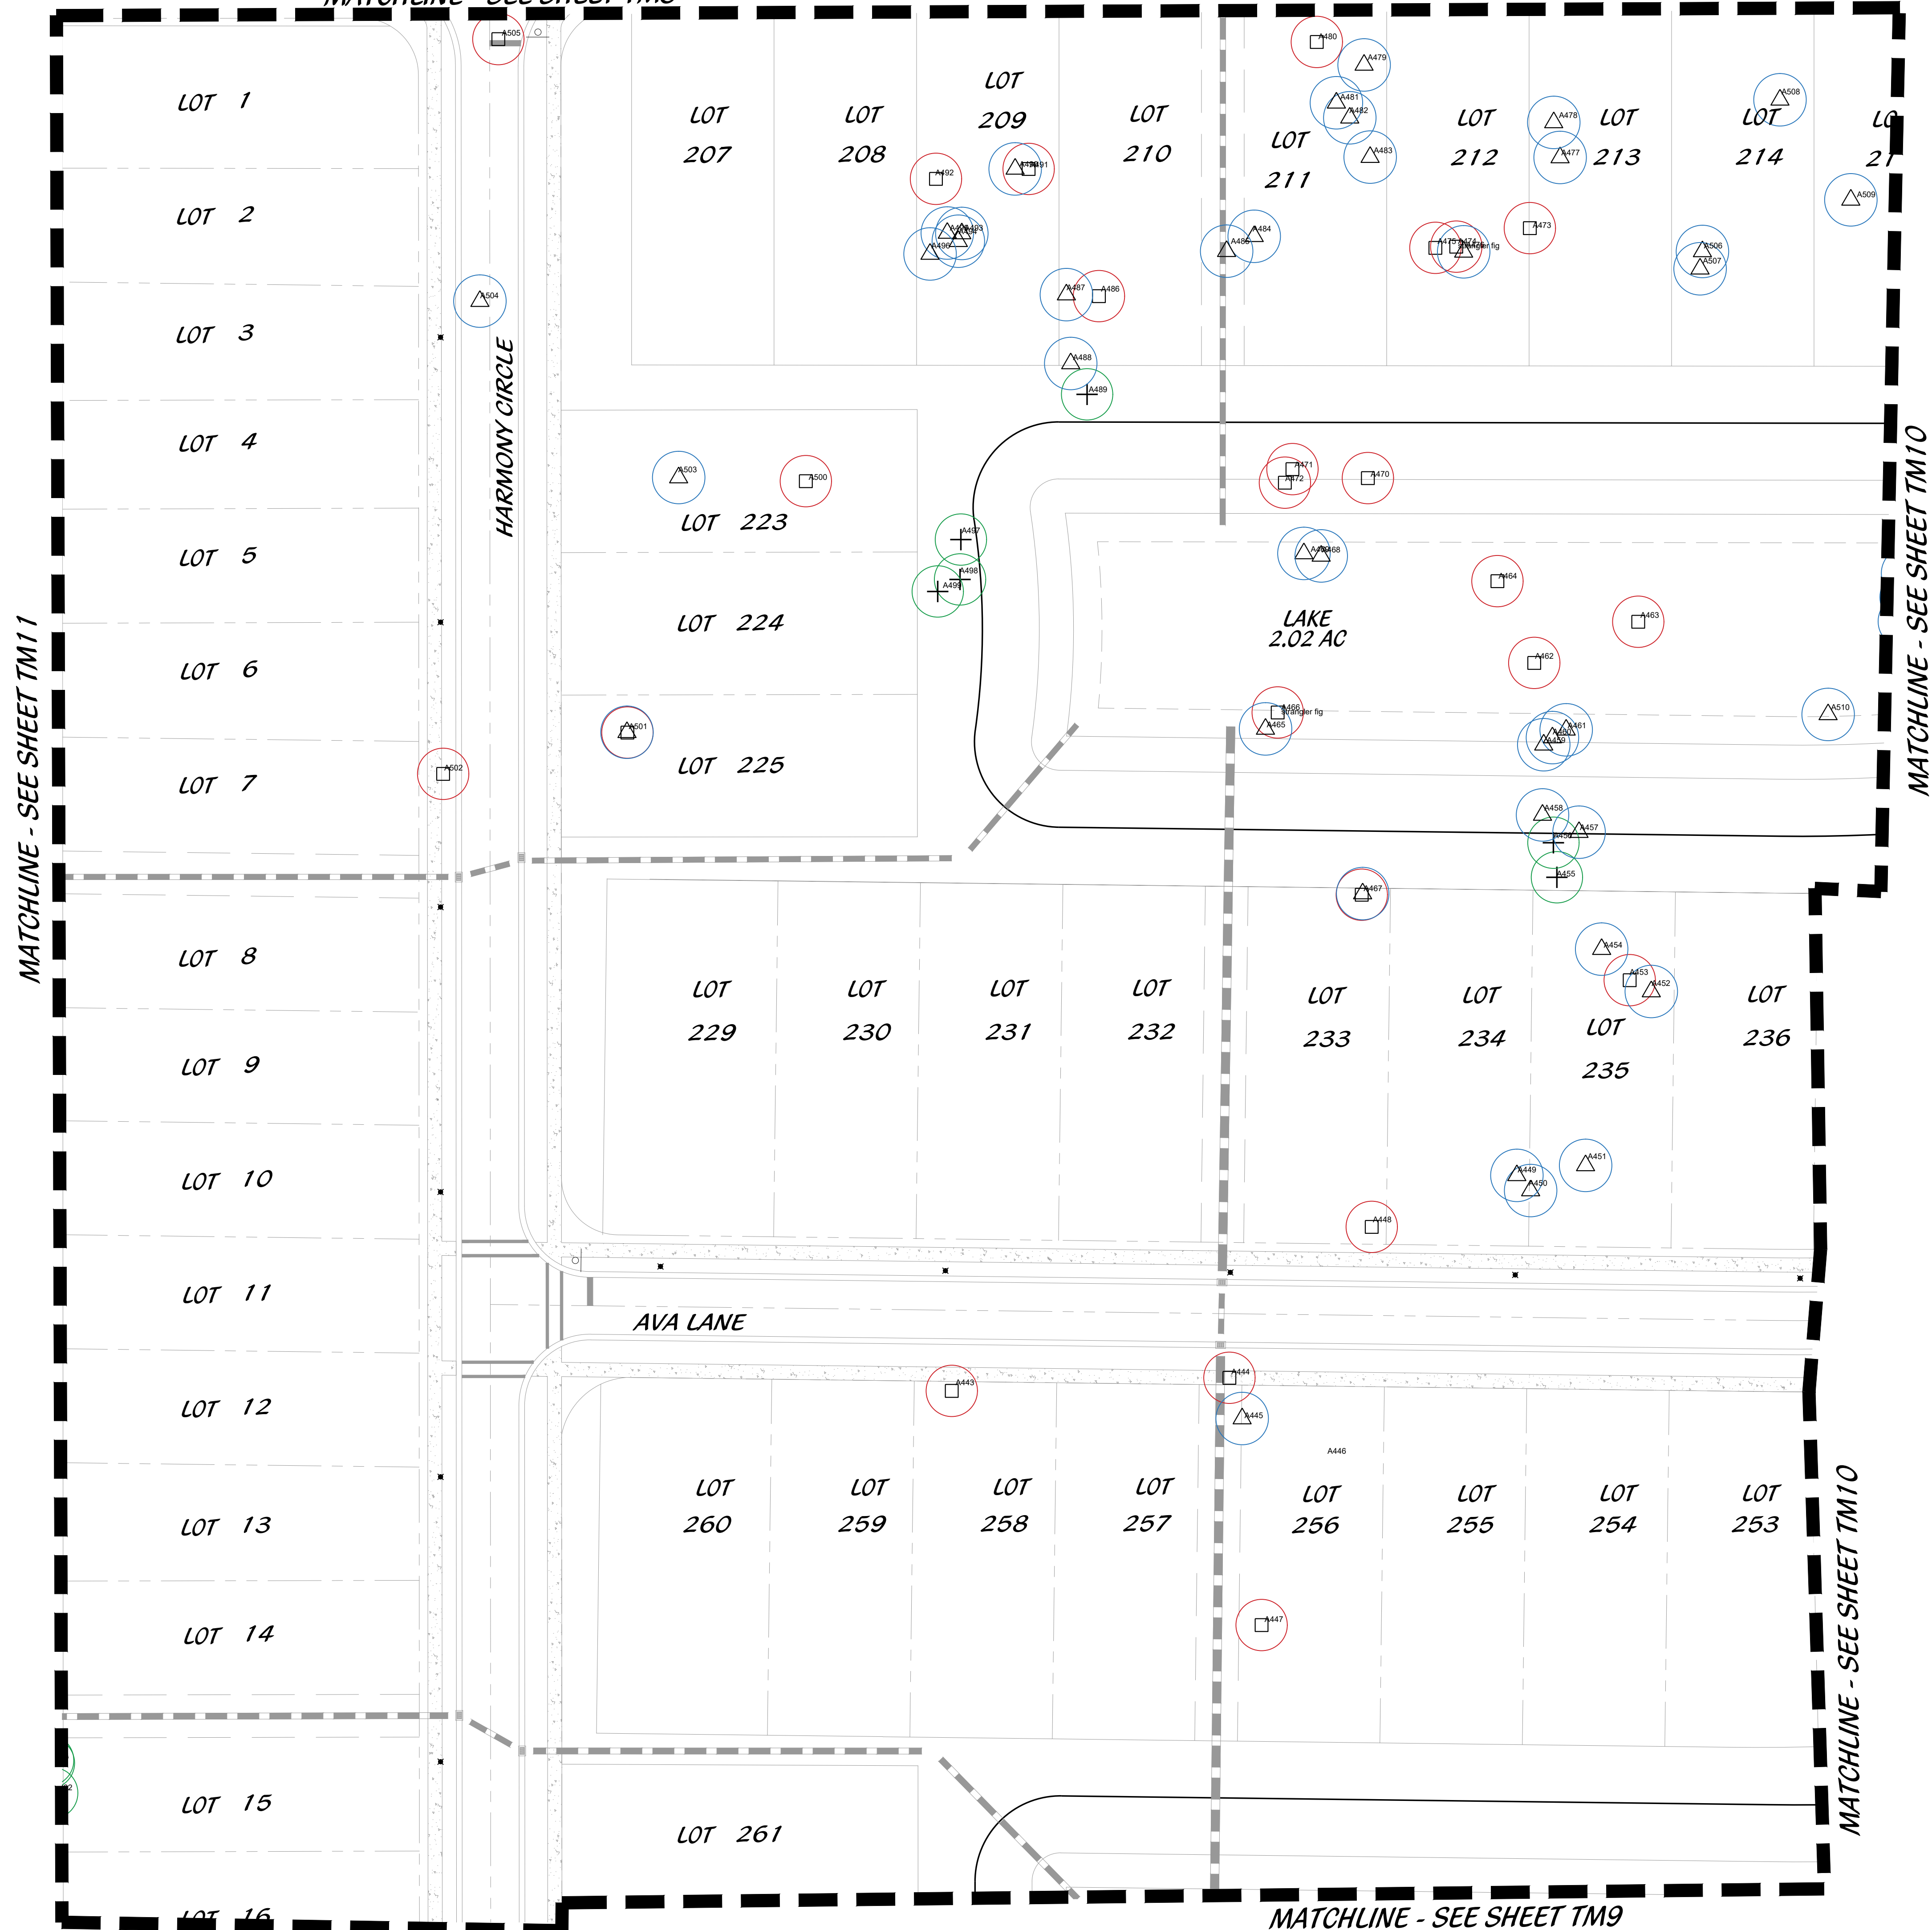

MATCHLINE - SEE SHEET TM3