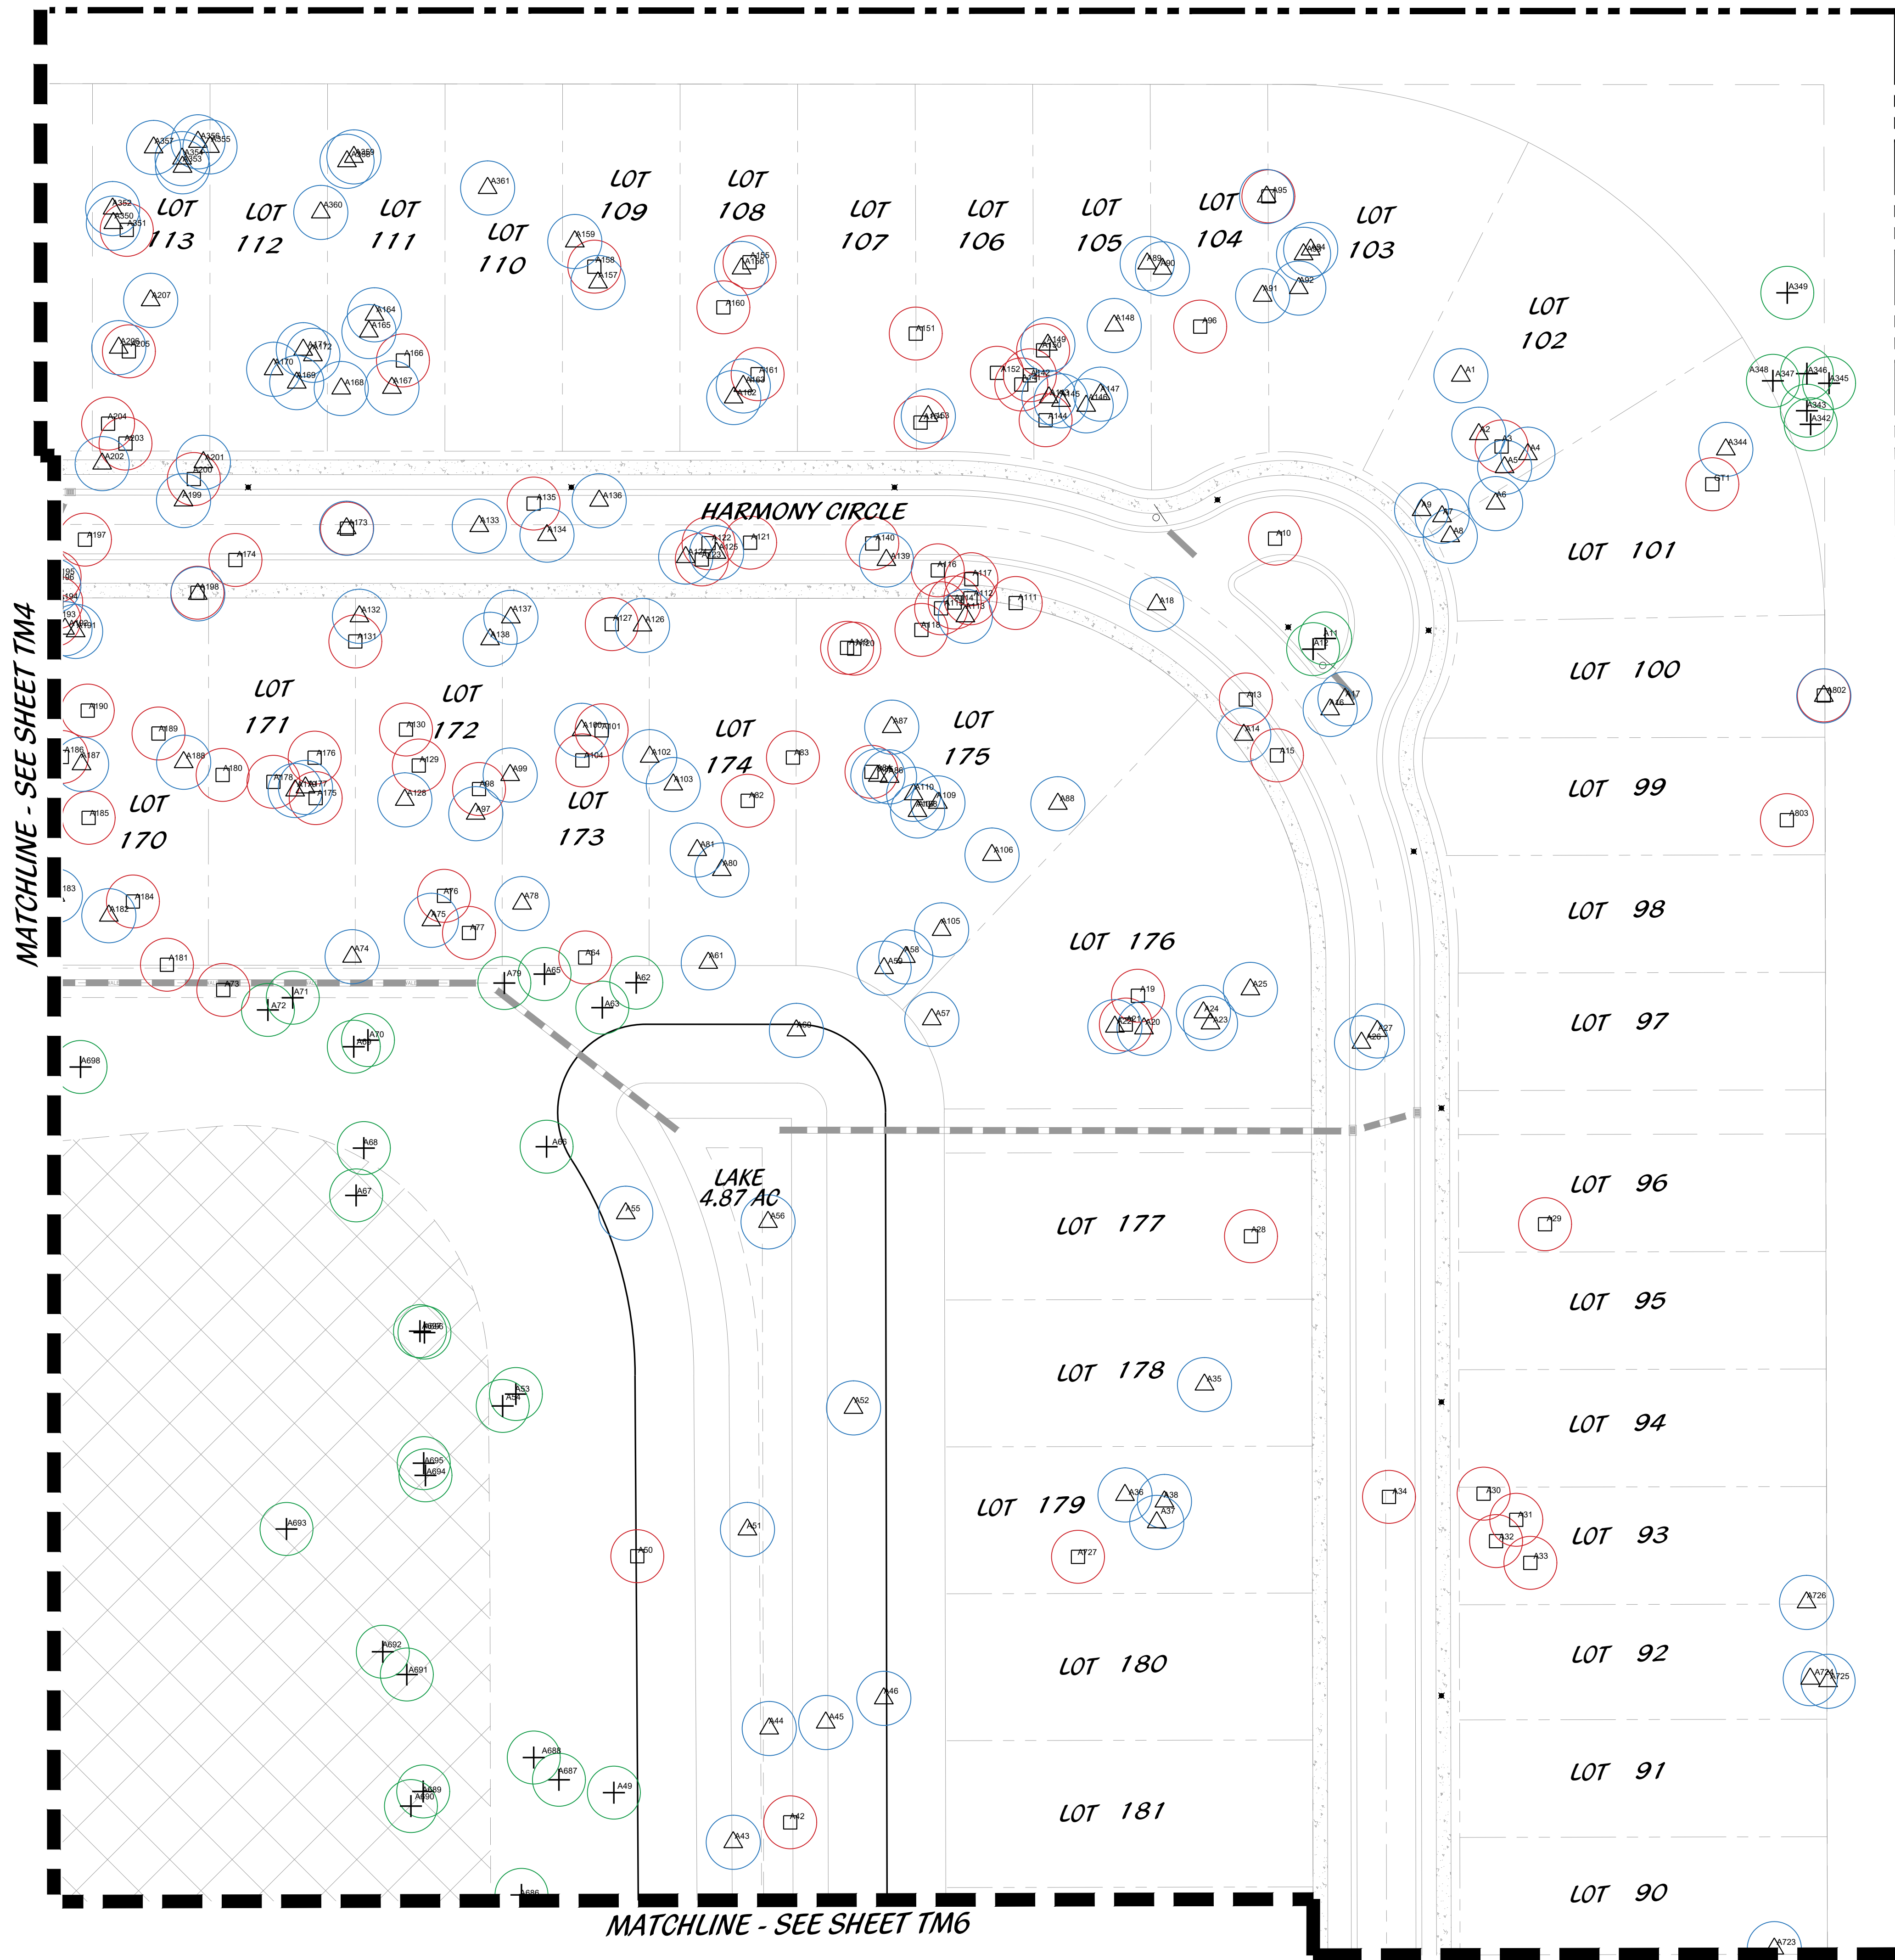

MATCHLINE - SEE SHEET TM4

MATCHLINE - SEE SHEET TM6

CHRISTENSEN ROAD

POD 1 BOUNDARY

LEGEND

LB	LANDSCAPE BUFFER	STOP SIGN
LS	LANDSCAPE	DO NOT ENTER
SB	SETBACK	PEDESTRIAN CROSSING
SW	SIDEWALK	STREET LIGHT
TYP	TYPICAL	PRESERVE
DE	DRAINAGE EASEMENT	

PLANNED DEVELOPMENT TREE MITIGATION PLAN

Scale: 1" = 30'-0"

North

DESIGNED	PRP
DRAWN	PRP
APPROVED	LAH
JOB NUMBER	21-1214
DATE	05-15-25
REVISIONS	

SHEET **TM5** OF 18