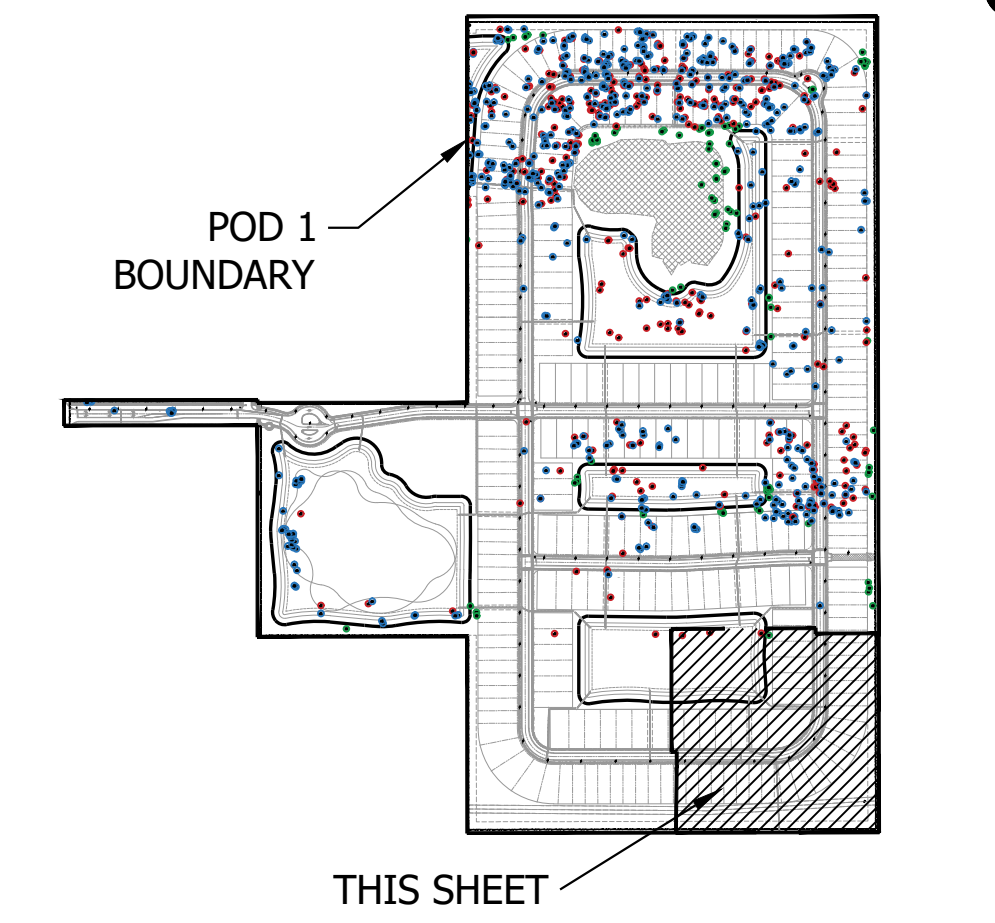

KEY MAP

Cotleur & Hearing

Landscape Architects
Land Planners
Environmental Consultants
1934 Commerce Lane
Suite 1
Jupiter, Florida 33458
561.747.6336 · Fax 747.1377
www.cotleurhearing.com
Lic# LC-C000239

SYMPHONY LAKES

Ft. Pierce, Florida

LEGEND

LB	LANDSCAPE BUFFER	STOP SIGN
LS	LANDSCAPE SETBACK	DO NOT ENTER
SB	SETBACK	PEDESTRIAN CROSSING
SW	SIDEWALK	STREET LIGHT
TYP	TYPICAL	PRESERVE
DE	DRAINAGE EASEMENT	

PLANNED DEVELOPMENT TREE MITIGATION PLAN

Scale: 1" = 30'-0"

North

DESIGNED	PRP
DRAWN	PRP
APPROVED	LAH
JOB NUMBER	21-1214
DATE	05-15-25
REVISIONS