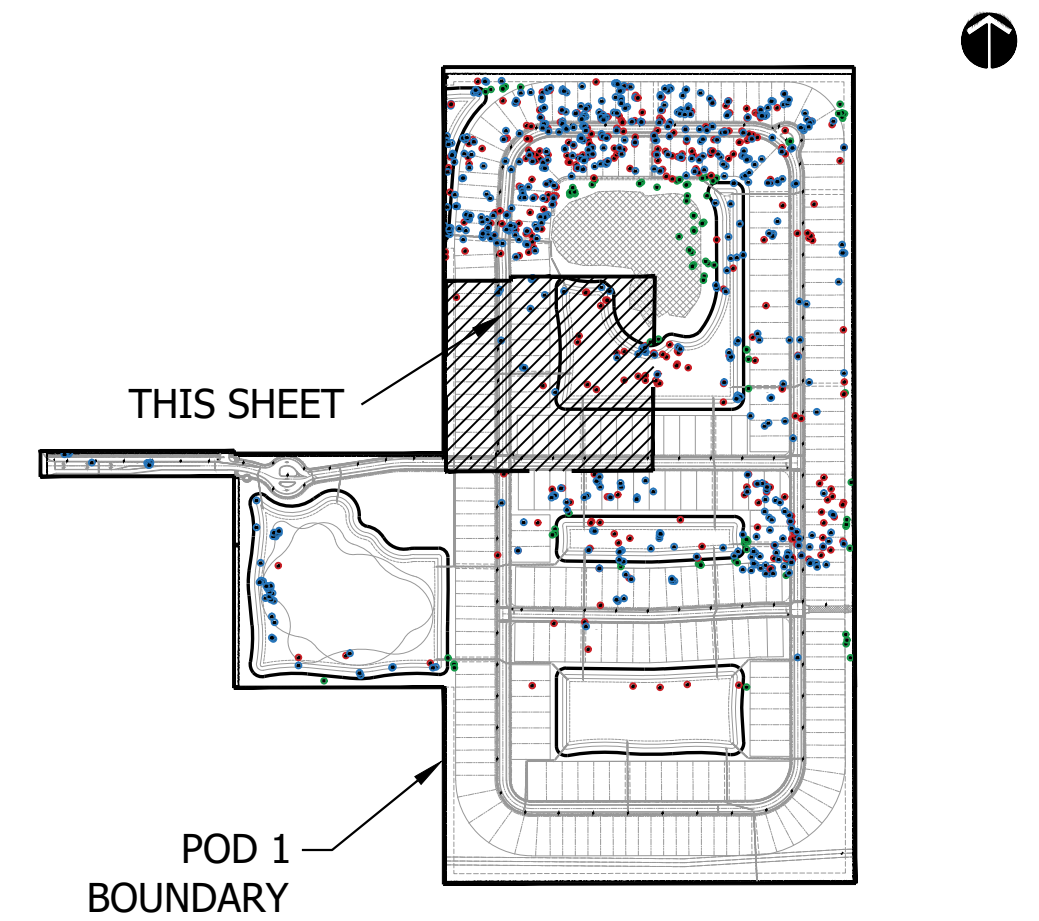

KEY MAP

LEGEND

LB	LANDSCAPE BUFFER	STOP SIGN
LS	LANDSCAPE SETBACK	DO NOT ENTER
SB	SETBACK	PEDESTRIAN CROSSING
SW	SIDEWALK	STREET LIGHT
TYP	TYPICAL	PRESERVE
DE	DRAINAGE EASEMENT	

PLANNED DEVELOPMENT TREE MITIGATION PLAN

Scale: 1" = 30'-0"

North

Cotleur & Hearing
Landscape Architects
Land Planners
Environmental Consultants
1934 Commerce Lane
Suite 1
Jupiter, Florida 33458
561.747.6336 · Fax 747.1377
www.cotleurhearing.com
Lic# LC-C000239

SYMPHONY LAKES
Ft. Pierce, Florida

DESIGNED	PRP
DRAWN	PRP
APPROVED	LAH
JOB NUMBER	21-1214
DATE	05-15-25
REVISIONS