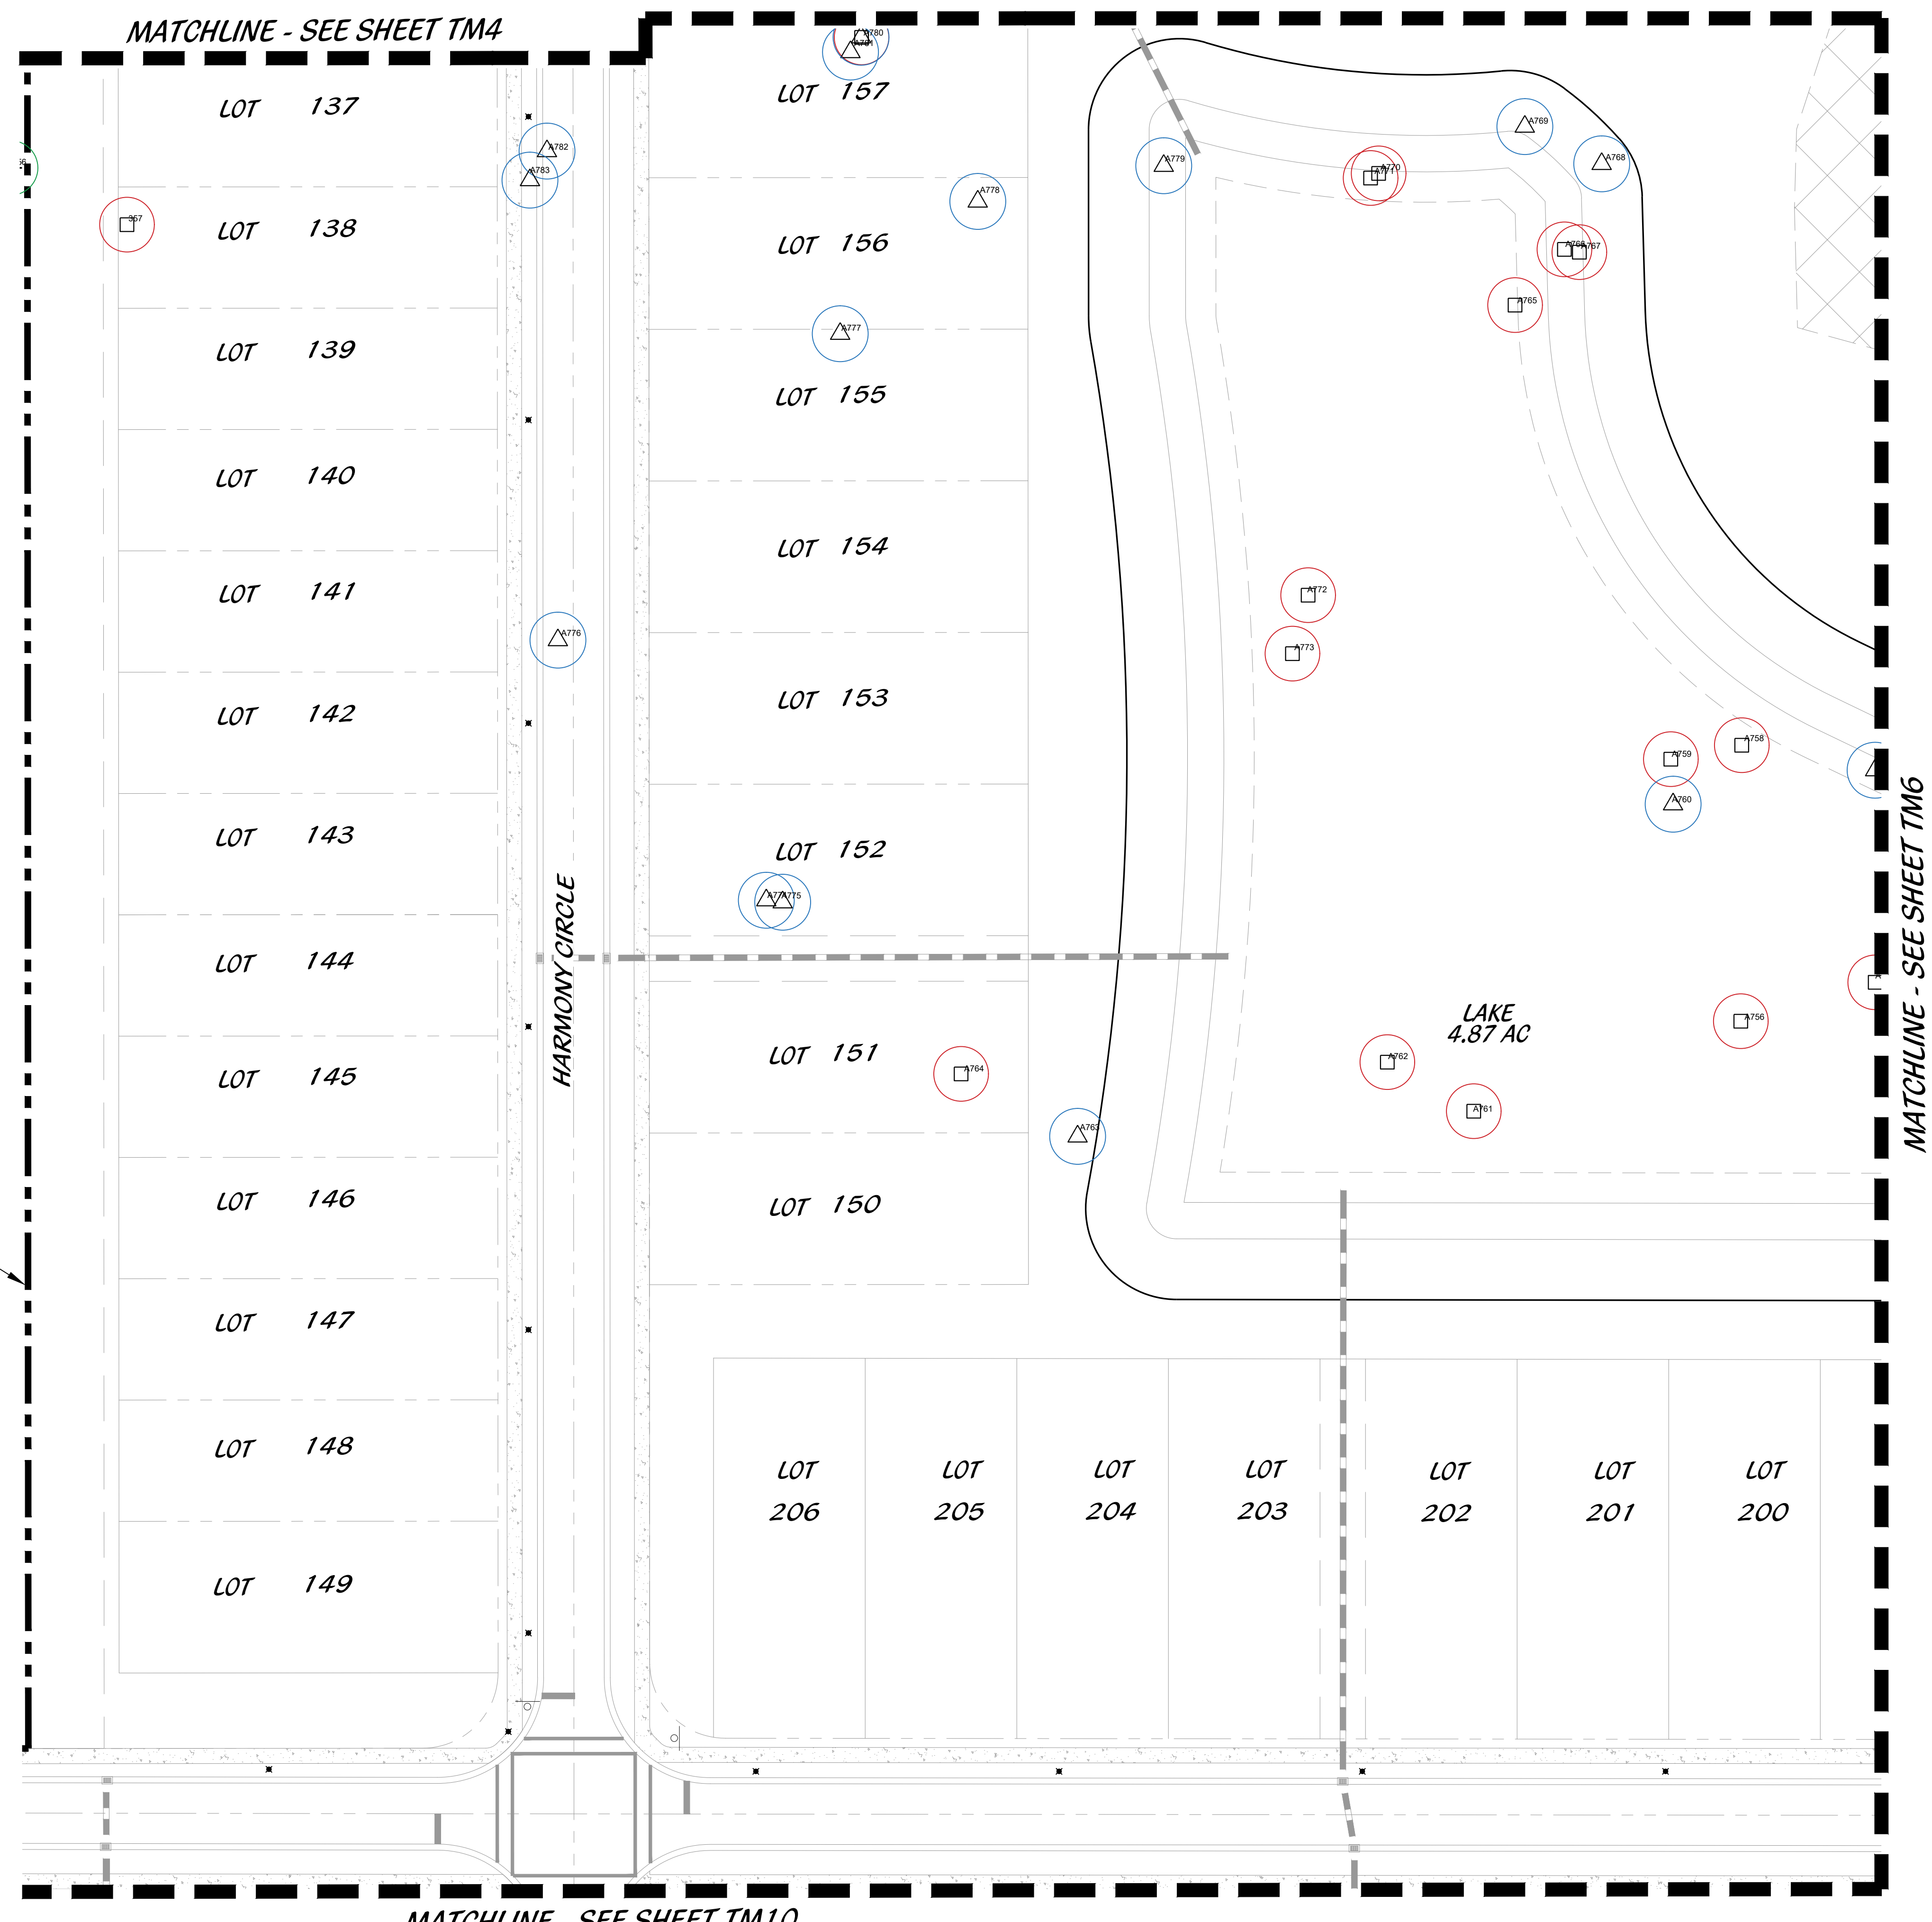

KEY MAP

LEGEND

LB	LANDSCAPE BUFFER	STOP SIGN
LS	LANDSCAPE SETBACK	DO NOT ENTER
SB	SETBACK	PEDESTRIAN CROSSING
SW	SIDEWALK	STREET LIGHT
TYP	TYPICAL	PRESERVE
DE	DRAINAGE EASEMENT	

PLANNED DEVELOPMENT TREE MITIGATION PLAN

Scale: 1" = 30'-0"

North

Cotleur & Hearing
Landscape Architects
Land Planners
Environmental Consultants
1934 Commerce Lane
Suite 1
Jupiter, Florida 33458
561.747.6336 · Fax 747.1377
www.cotleurhearing.com
Lic# LC-C000239

SYMPHONY LAKES
Ft. Pierce, Florida

DESIGNED	PRP
DRAWN	PRP
APPROVED	LAH
JOB NUMBER	21-1214
DATE	05-15-25
REVISIONS