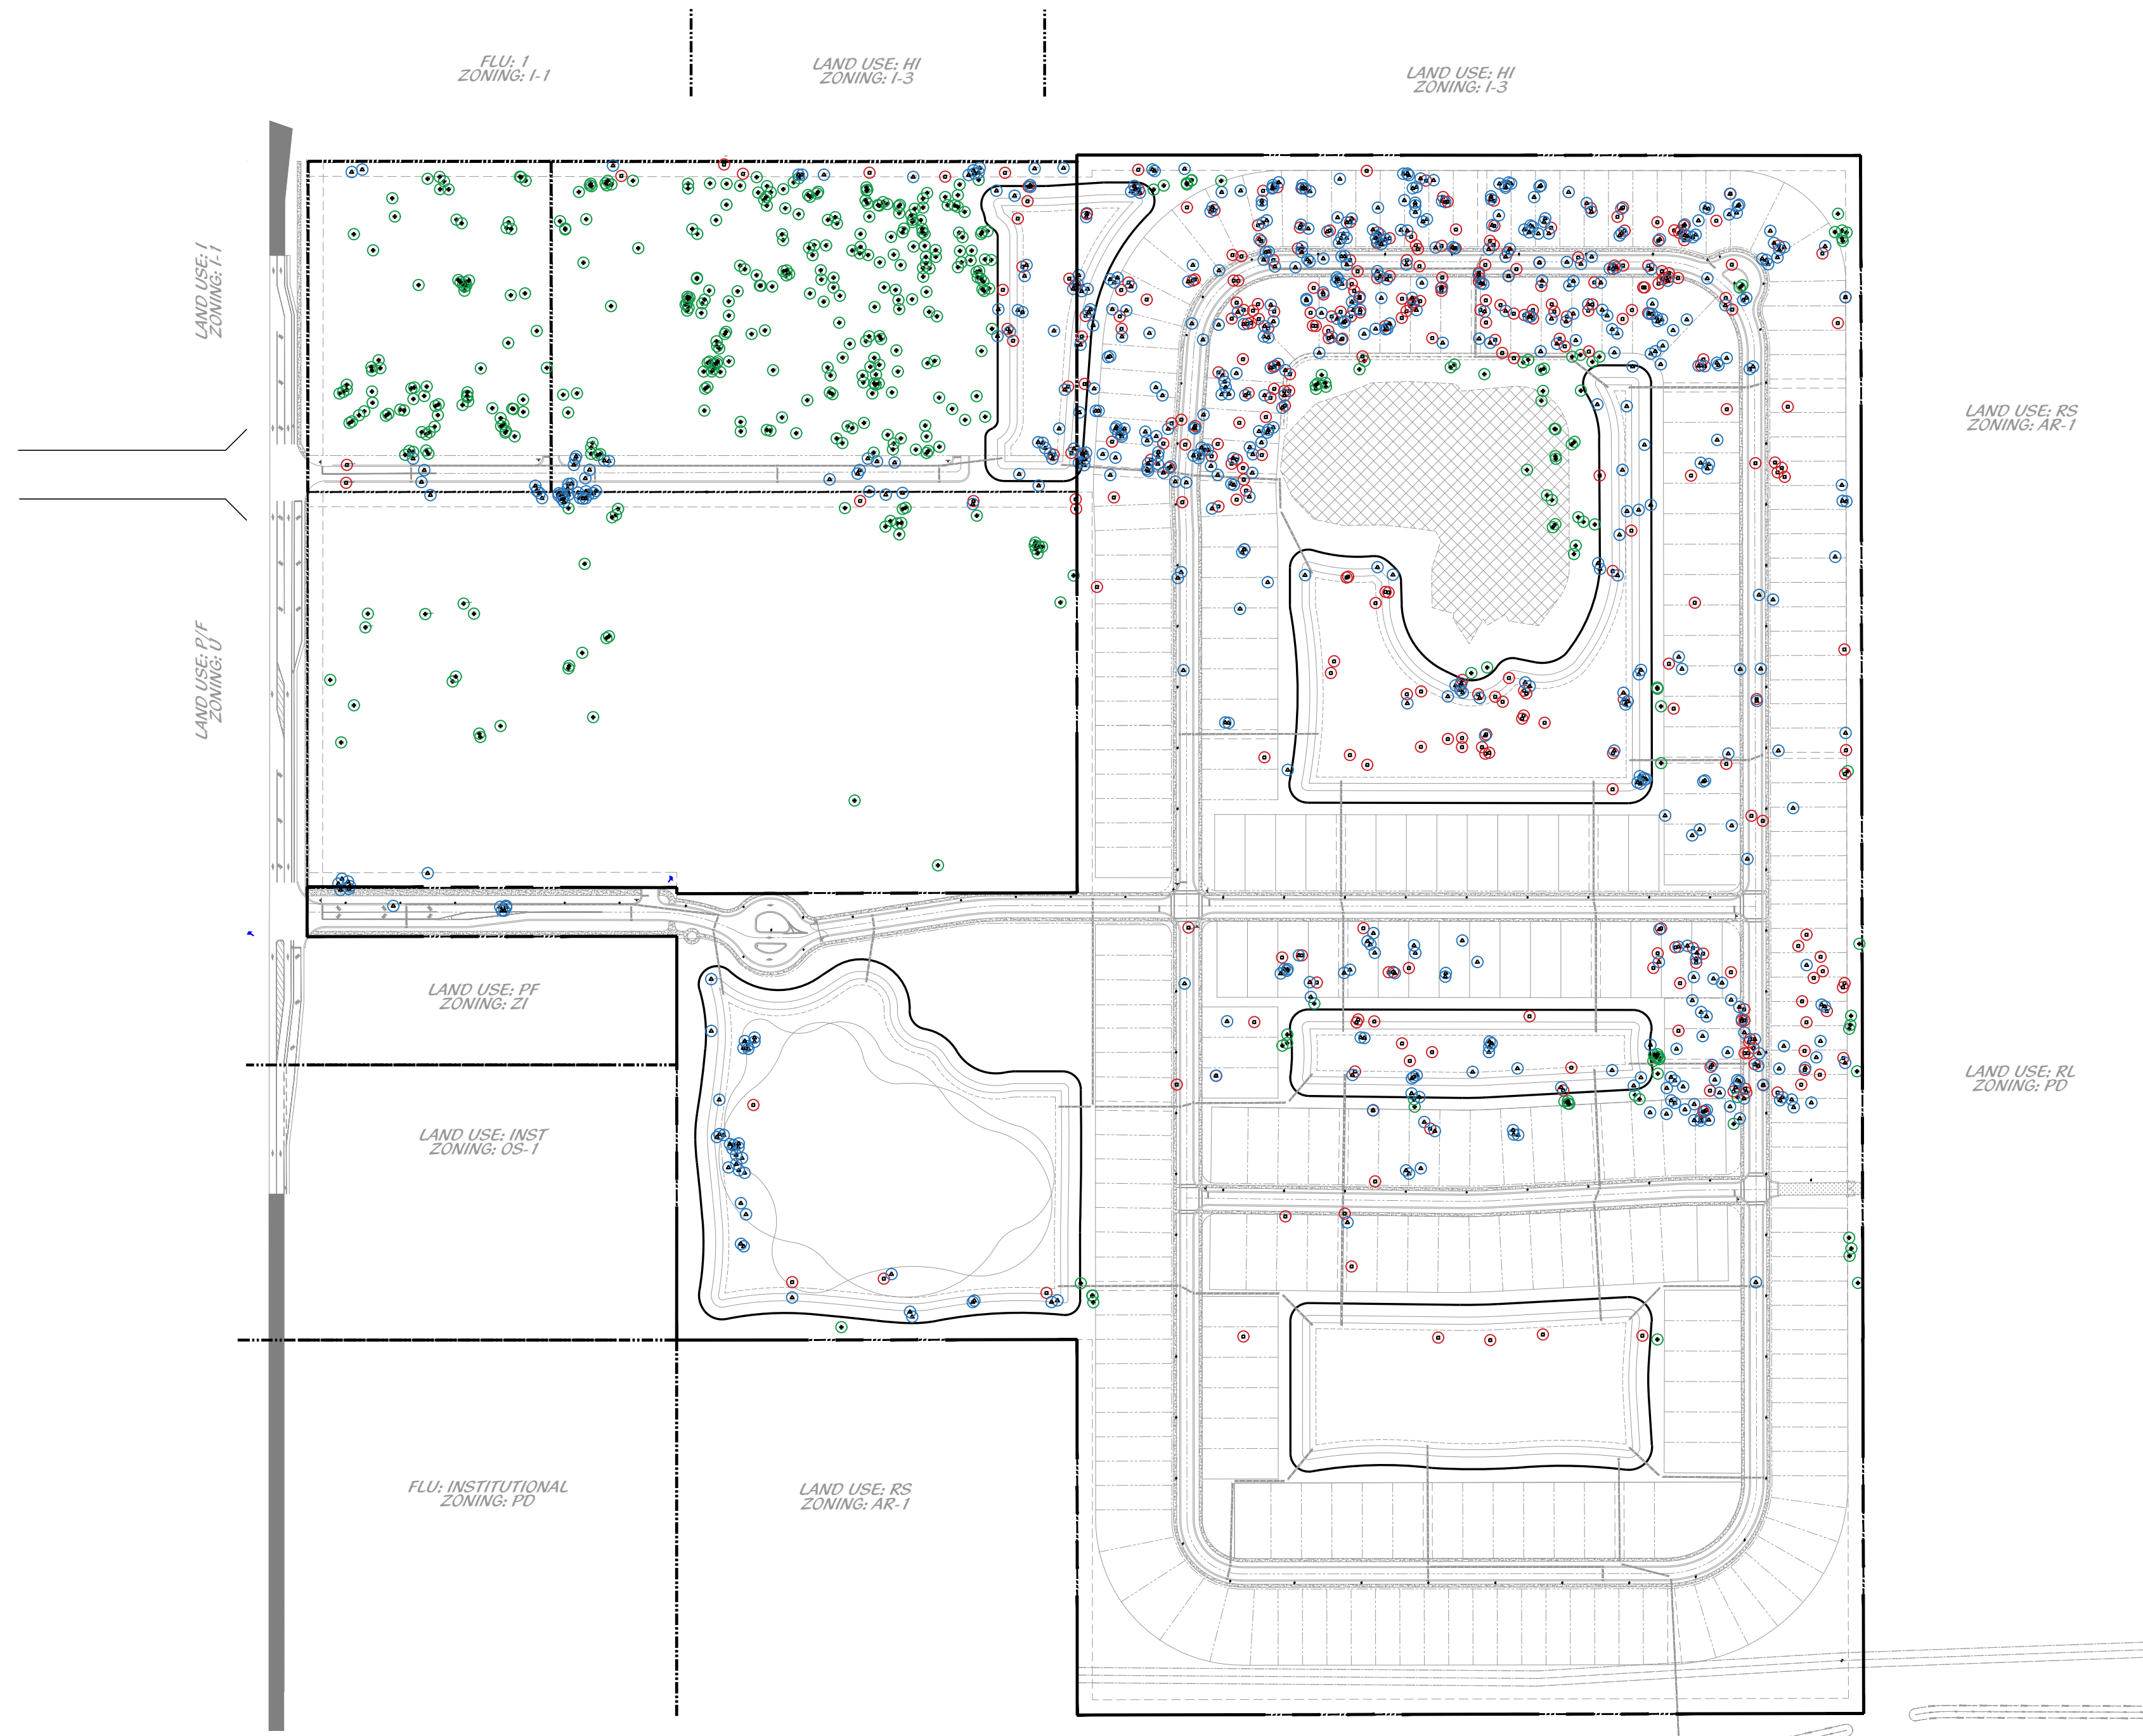

MITIGATION LEGEND

- TREE TO BE REMOVED OR CABBAGE PALM TO BE RELOCATED
- TREE TO BE PRESERVED
- TREE TO BE RELOCATED

NOTE:
TREES TO REMAIN WILL BE PROTECTED AND BARRICADED IN PLACE.
REFER TO SHEET THREE FOR TREES TO BE REMOVED REQUIRING MITIGATION. NOT ALL TREES SHOWN ON THIS INVENTORY TO BE REMOVED REQUIRE MITIGATION.
ALL TREES ARE SHOWN FOR CONSTRUCTION AND PRESERVATION PURPOSES.
TREES NOTATED WITH "*" ARE DETERMINED IN POOR HEALTH BY CERTIFIED ARBORIST AND ARE EXCLUDED FROM IRC SECTION 926.12.(3).(a) REQUIREMENTS PER SECTION 926.07.(2).(c) PROVISIONS.

MITIGATION FEE IN LIEU: $95,200

CALCULATIONS:

OAKS

*THE REQUIRED MINIMUM TREE SIZE FOR A CANOPY TREE IS 12' OVERALL HEIGHT AND 2-1/2" CALIPER

- *1041" DBH TO BE MITIGATED FOR IN SYMPHONY LAKES
- *89" DBH OF OAKS (4"-12") PRESERVED IN PLACE
- *1248" DBH OF PINES PRESERVED IN PLACE

* EVERY 2" PLANTED COUNTED TOWARDS 1" MITIGATION CREDIT

*OUTSTANDING OAK INCHES REQUIRING PAYMENT

(IN FEE-IN-LIEU OF PLANTING):

952" DBH X $100/INCH

952" X 100 = $95,200

ABOVE THE REQUIRED MITIGATION BASED UPON CERTIFIED ARBORIST'S TREE HEALTH ASSESSMENT

SABAL PALMS

*THE REQUIRED MINIMUM TREE SIZE FOR A SABAL PALM IS 10' OVERALL HEIGHT

*0 SABAL PALMS TO BE MITIGATED FOR IN SYMPHONY LAKES

*PALMS TO BE RELOCATED IN DEDICATED PRESERVATION TRACTS

MITIGATION ($250 PER SABAL PALM)

X x 250 = $00,000

TOTAL FEE IN LIEU OF: $95,200 + $0,000 = $95,200

**PLANNED DEVELOPMENT
TREE MITIGATION PLAN**

Scale: 1" = 200'-0"

North

Cotleur & Hearing

Landscape Architects
Land Planners
Environmental Consultants
1934 Commerce Lane
Suite 1
Jupiter, Florida 33458
561.747.6336 · Fax 747.1377
www.cotleurhearing.com
Lic# LC-C000239

SYMPHONY LAKES

Ft. Pierce, Florida

DESIGNED	PRP
DRAWN	PRP
APPROVED	LAH
JOB NUMBER	21-1214
DATE	05-15-25
REVISIONS	

SHEET **SP1** OF 18