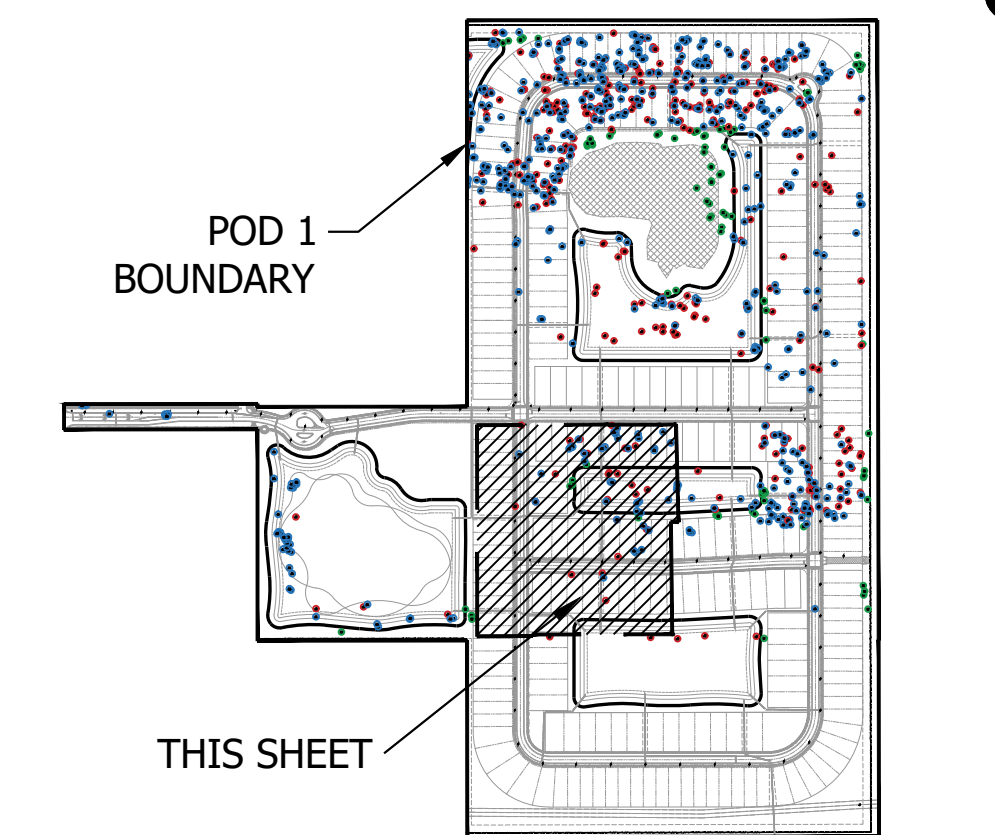

MATCHLINE - SEE SHEET TM3

KEY MAP

LEGEND

LB	LANDSCAPE BUFFER		STOP SIGN
LS	LANDSCAPE		DO NOT ENTER
SB	SETBACK		PEDESTRIAN CROSSING
SW	SIDEWALK		STREET LIGHT
TYP	TYPICAL		PRESERVE
DE	DRAINAGE EASEMENT		

PLANNED DEVELOPMENT
TREE MITIGATION PLAN

Scale: 1" = 30'-0"

North

Cotleur & Hearing

Landscape Architects
Land Planners
Environmental Consultants
1934 Commerce Lane
Suite 1
Jupiter, Florida 33458
561.747.6336 · Fax 747.1377
www.cotleurhearing.com
Lic# LC-C000239

SYMPHONY LAKES

Ft. Pierce, Florida

DESIGNED _____ PRP
DRAWN _____ PRP
APPROVED _____ LAH
JOB NUMBER 21-1214
DATE 05-15-25
REVISIONS _____

SHEET TM10 OF 18