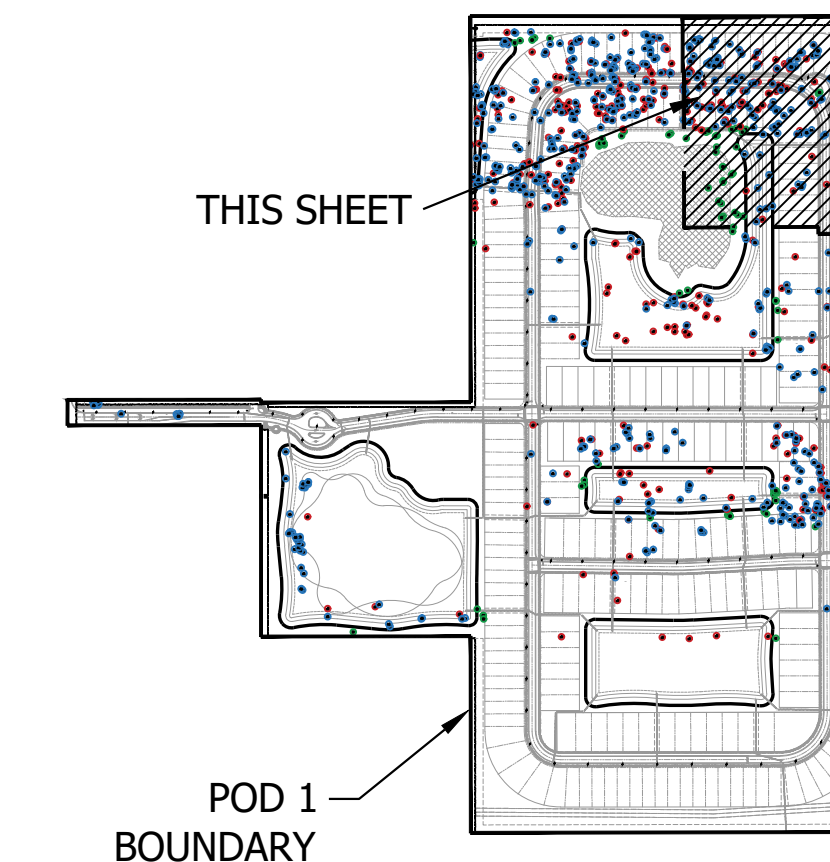

Cotleur & Hearing

Landscape Architects
Land Planners
Environmental Consultants

1934 Commerce Lane
Suite 1
Jupiter, Florida 33458
561.747.6336 • Fax 747.1377
www.cotleurhearing.com
Lic# LC-C000239

SYMPHONY LAKES

Ft. Pierce, Florida