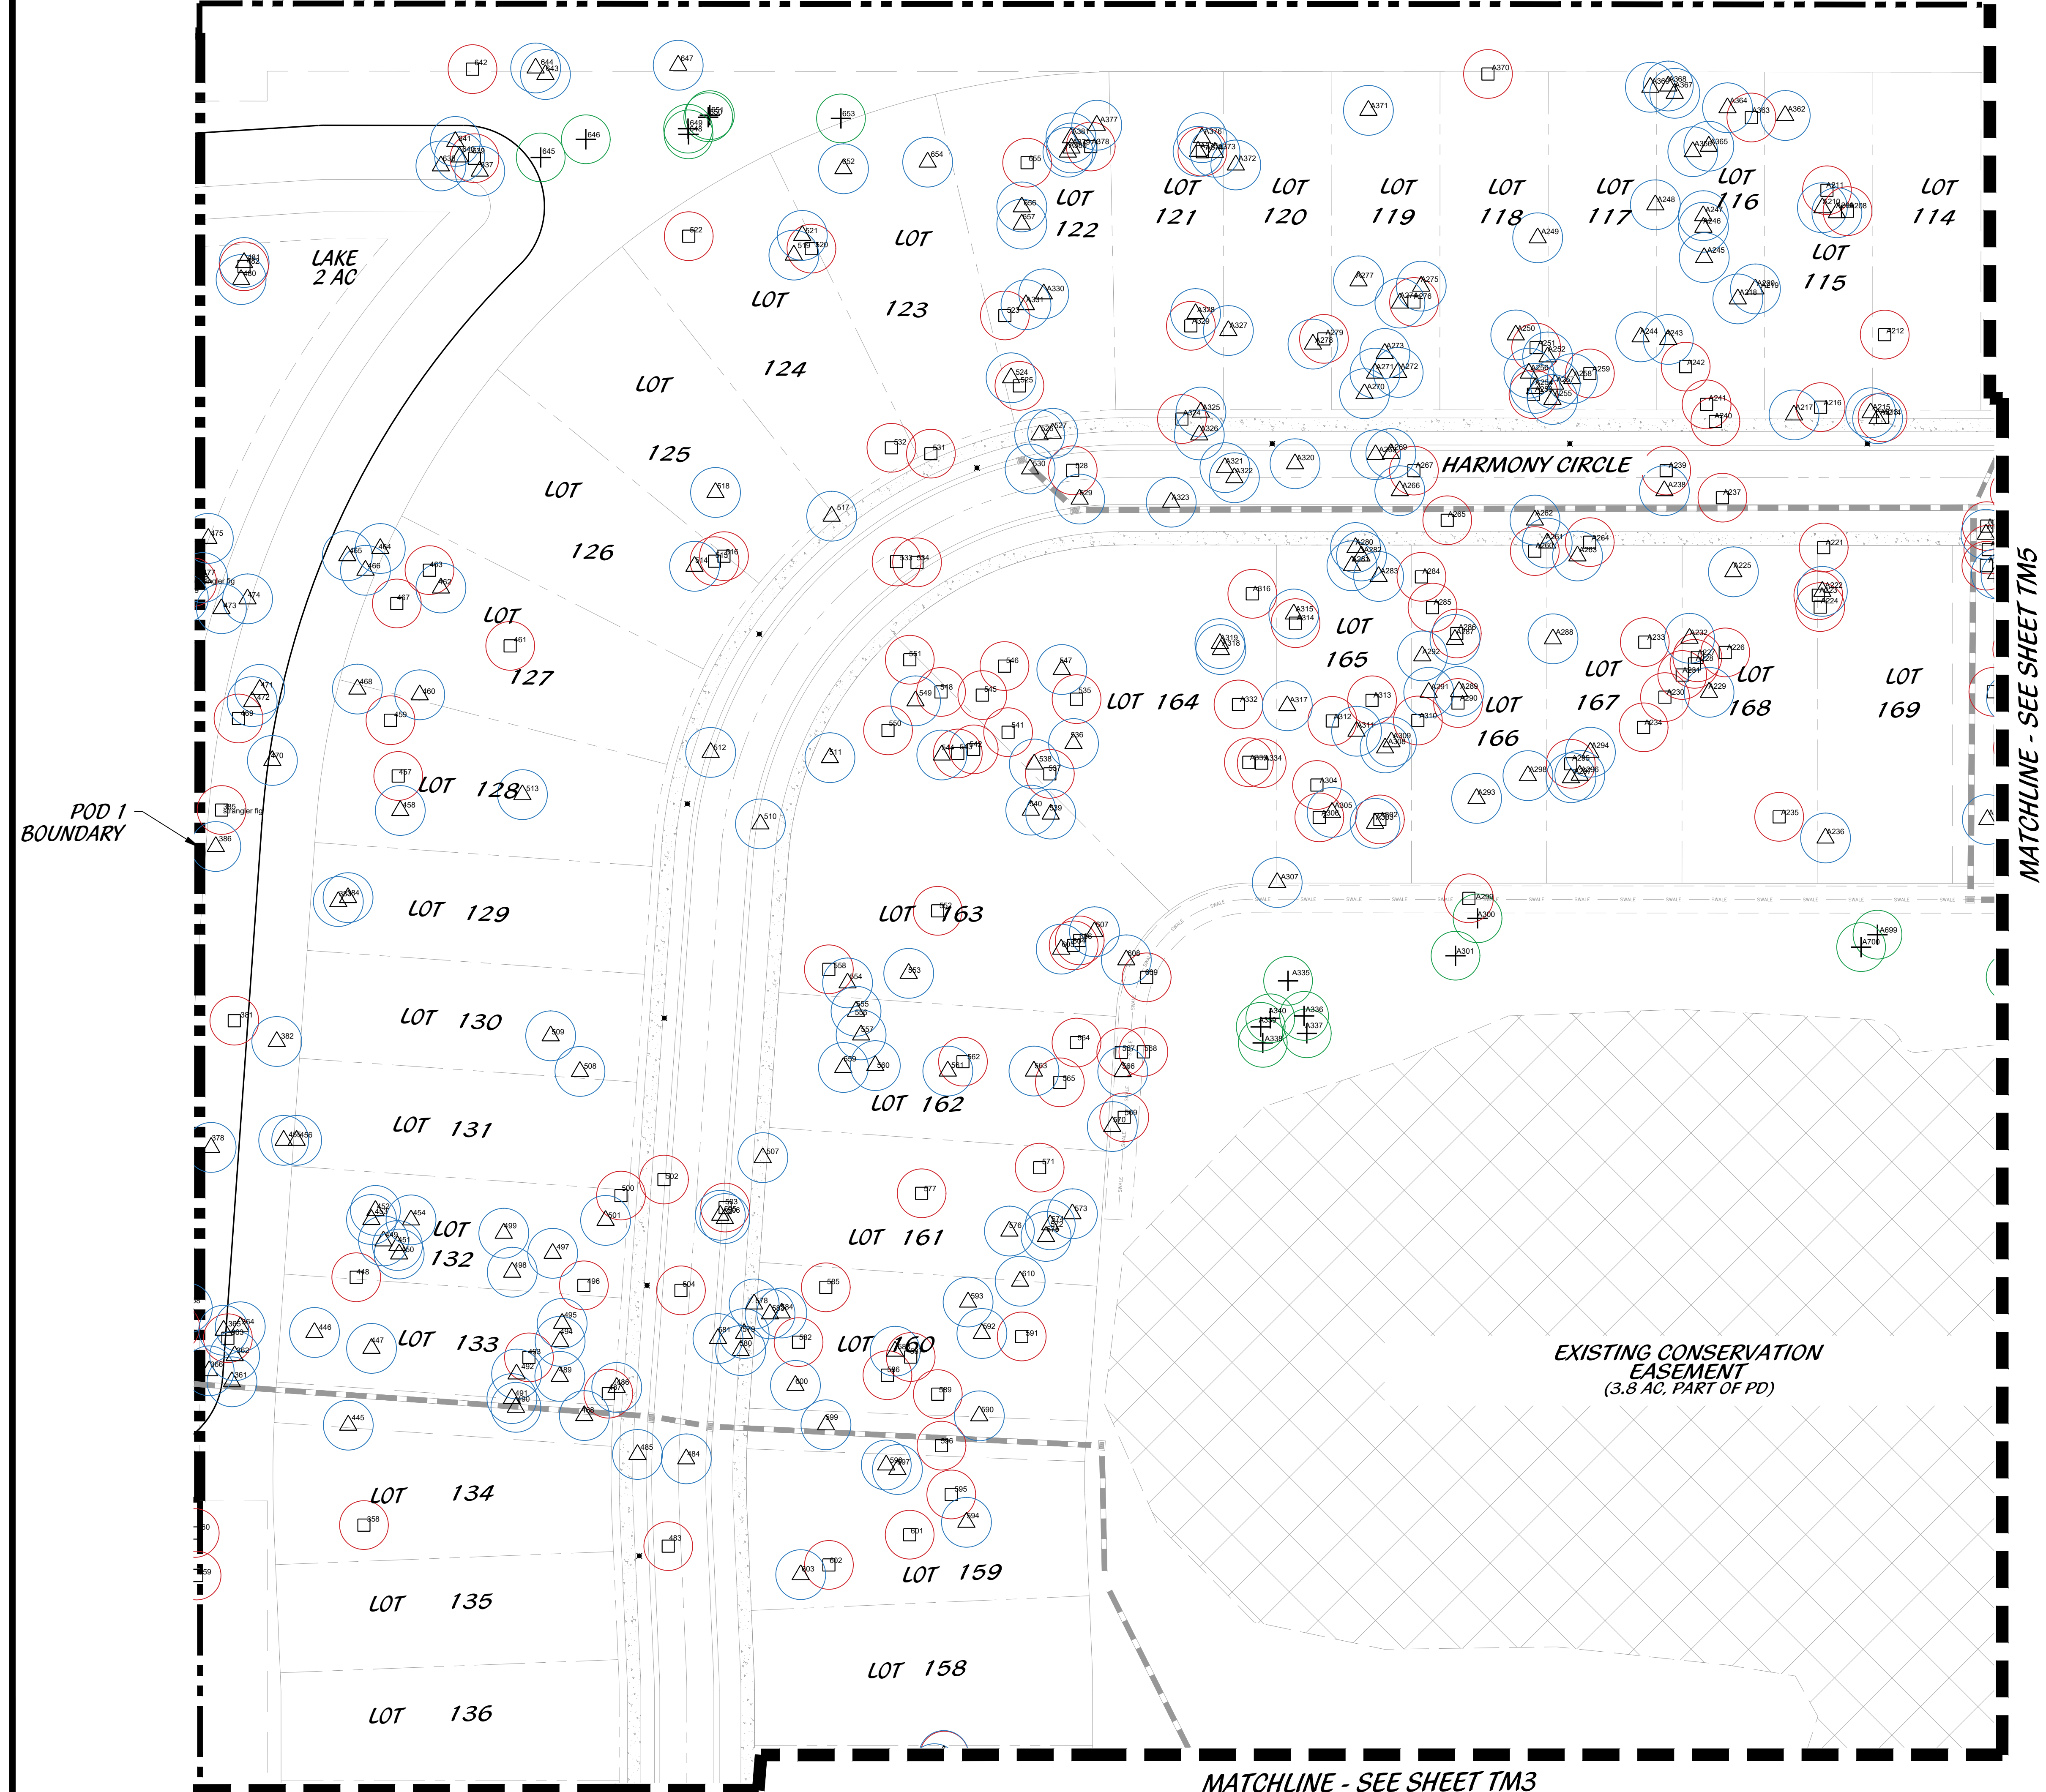

SYMPHONY LAKES

Ft. Pierce, Florida

MATCHLINE - SEE SHEET TM5

MATCHLINE - SEE SHEET TM3

LEGEND

- | | | |
|-----|-------------------|---------------------|
| LB | LANDSCAPE BUFFER | STOP SIGN |
| LS | LANDSCAPE | DO NOT ENTER |
| SB | SETBACK | PEDESTRIAN CROSSING |
| SW | SIDEWALK | STREET LIGHT |
| TYP | TYPICAL | PRESERVE |
| DE | DRAINAGE EASEMENT | |

POD 1 BOUNDARY

LEGEND

- | | | |
|-----|-------------------|---------------------|
| LB | LANDSCAPE BUFFER | STOP SIGN |
| LS | LANDSCAPE | DO NOT ENTER |
| SB | SETBACK | PEDESTRIAN CROSSING |
| SW | SIDEWALK | STREET LIGHT |
| TYP | TYPICAL | PRESERVE |
| DE | DRAINAGE EASEMENT | |