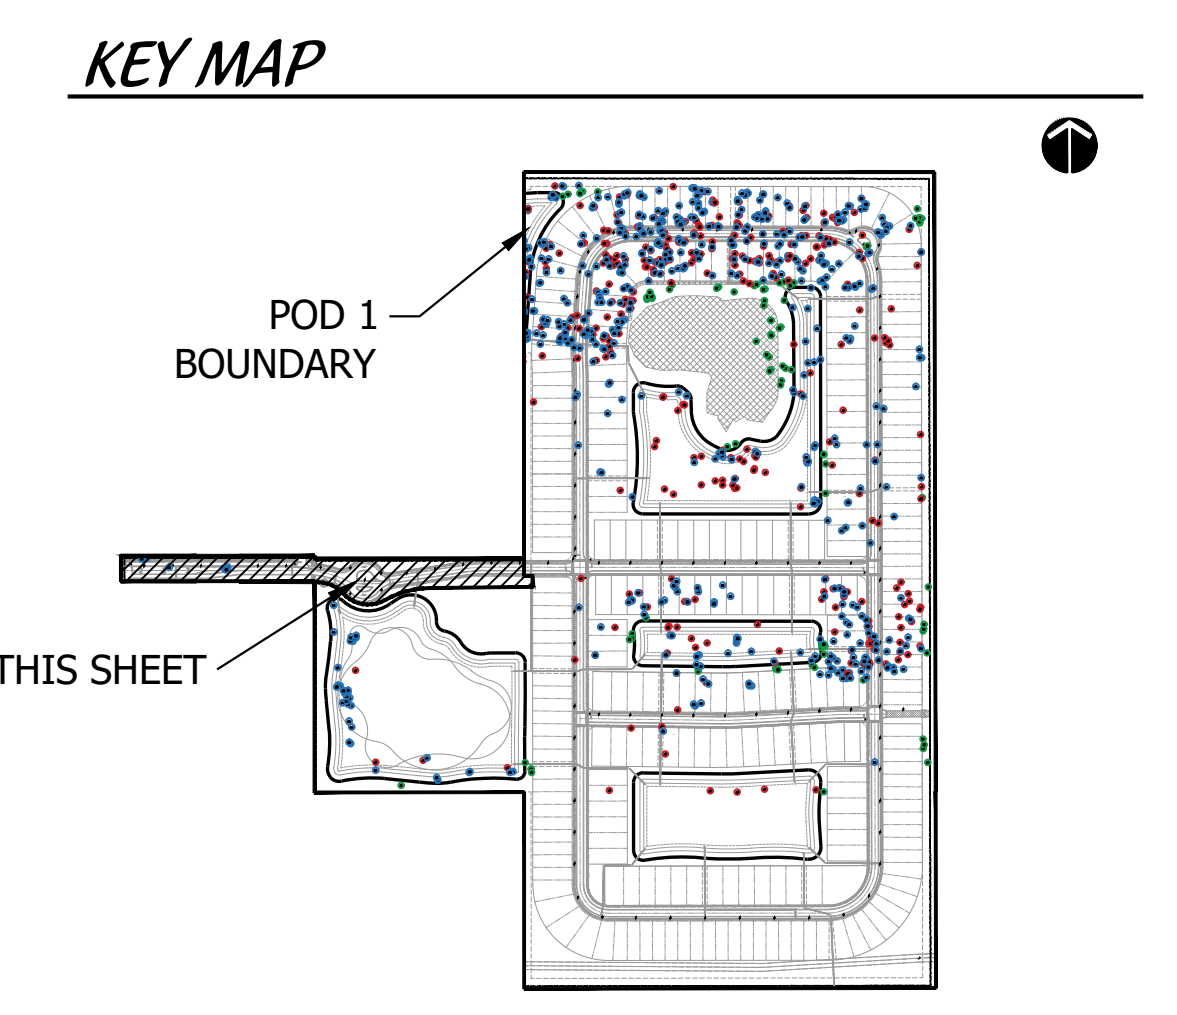

LEGEND

LB	LANDSCAPE BUFFER	STOP SIGN
LS	LANDSCAPE	DO NOT ENTER
SB	SETBACK	PEDESTRIAN CROSSING
SW	SIDEWALK	STREET LIGHT
TYP	TYPICAL	PRESERVE
DE	DRAINAGE EASEMENT	

**PLANNED DEVELOPMENT
TREE MITIGATION PLAN**