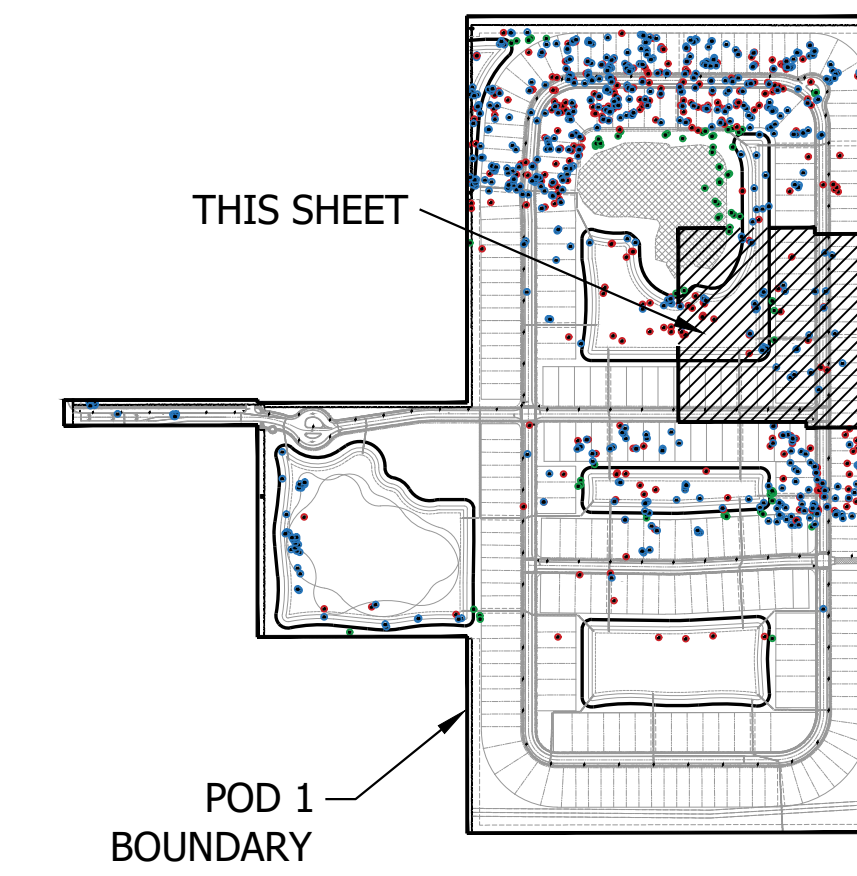

KEY MAP

LEGEND

LB	LANDSCAPE BUFFER	STOP SIGN
LS	LANDSCAPE	DO NOT ENTER
SB	SETBACK	PEDESTRIAN CROSSING
SW	SIDEWALK	STREET LIGHT
TYP	TYPICAL	PRESERVE
DE	DRAINAGE EASEMENT	

**PLANNED DEVELOPMENT
TREE MITIGATION PLAN**

Scale: 1" = 30'-0"

North

Cotleur & Hearing

Landscape Architects
Land Planners
Environmental Consultants
1934 Commerce Lane
Suite 1
Jupiter, Florida 33458
561.747.6336 · Fax 747.1377
www.cotleurhearing.com
Lic# LC-C000239

SYMPHONY LAKES

Ft. Pierce, Florida

DESIGNED _____ PRP
DRAWN _____ PRP
APPROVED _____ LAH
JOB NUMBER 21-1214
DATE 05-15-25
REVISIONS _____

SHEET **TM6** OF 18