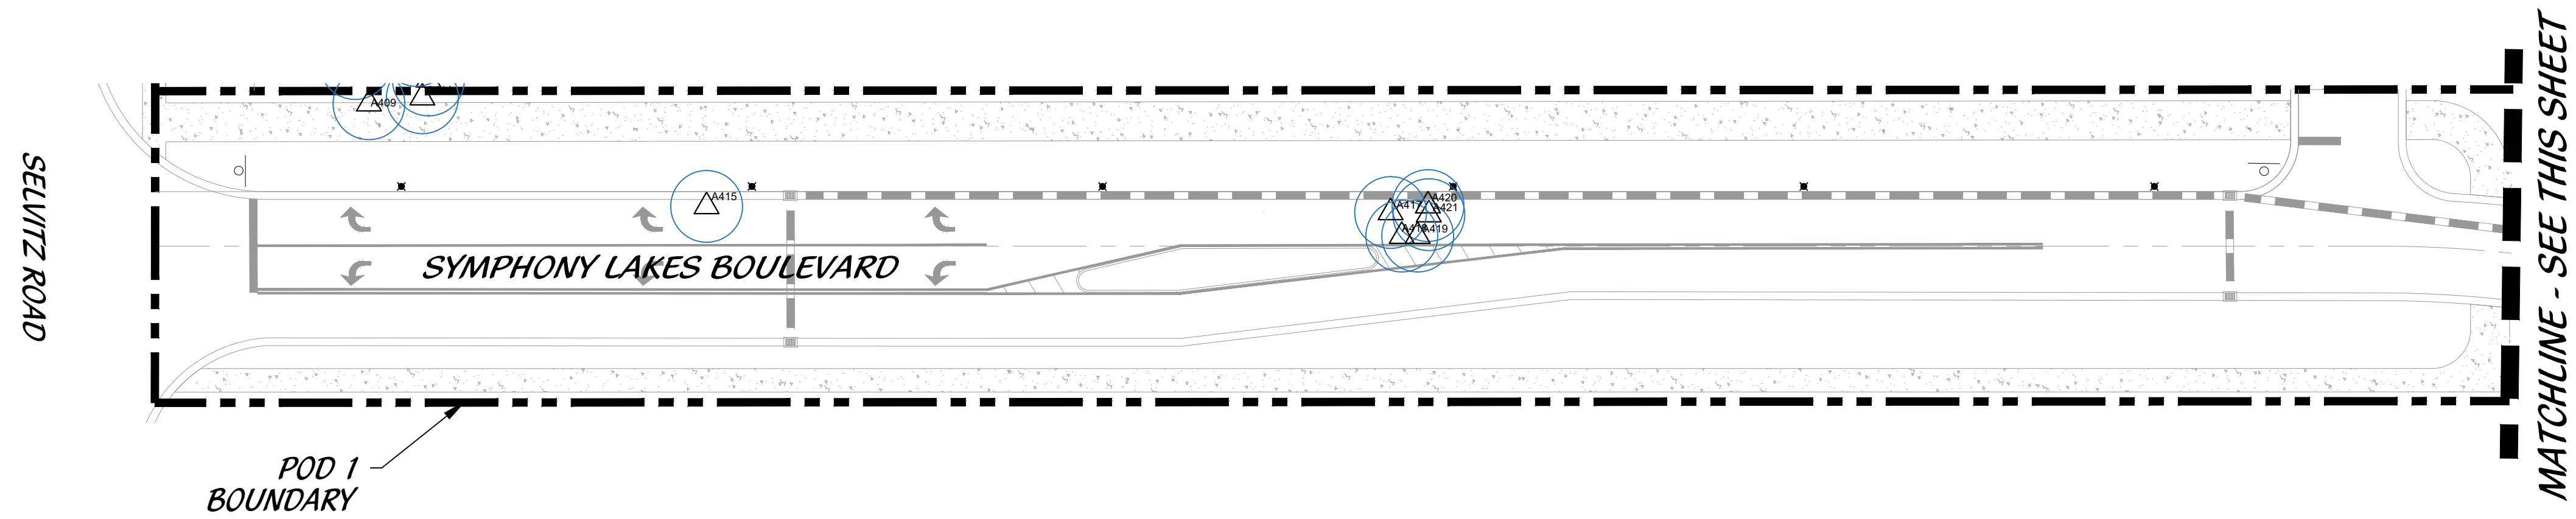

LEGEND

LB	LANDSCAPE BUFFER	STOP SIGN
LS	LANDSCAPE	DO NOT ENTER
SB	SETBACK	PEDESTRIAN CROSSING
SW	SIDEWALK	STREET LIGHT
TYP	TYPICAL	PRESERVE
DE	DRAINAGE EASEMENT	

**PLANNED DEVELOPMENT
TREE MITIGATION PLAN**