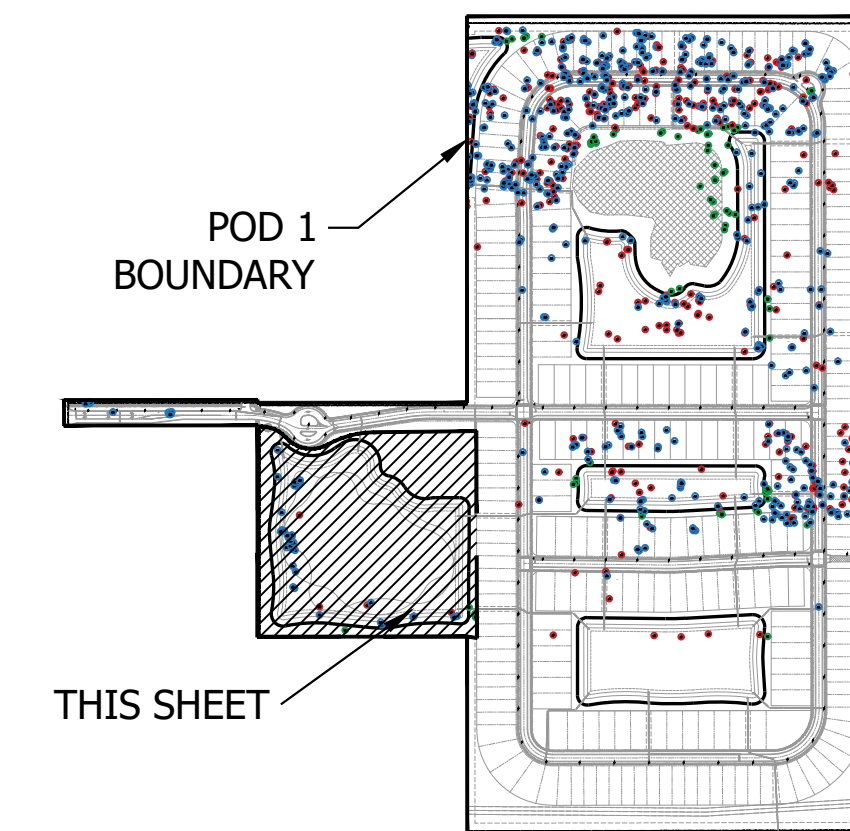

MATCHLINE - SEE SHEET TM2

~REC TRACT

EXISTING LAKE
7.12 AC

MATCHLINE - SEE SHEET TM10

POD 1 BOUNDARY

KEY MAP

LEGEND

LB	LANDSCAPE BUFFER		STOP SIGN
LS	LANDSCAPE SETBACK		DO NOT ENTER
SB	SETBACK		PEDESTRIAN CROSSING
SW	SIDEWALK		STREET LIGHT
TYP	TYPICAL		PRESERVE
DE	DRAINAGE EASEMENT		

PLANNED DEVELOPMENT
TREE MITIGATION PLAN

Scale: 1" = 30'-0"

North

Cotleur & Hearing

Landscape Architects
Land Planners
Environmental Consultants
1934 Commerce Lane
Suite 1
Jupiter, Florida 33458
561.747.6336 · Fax 747.1377
www.cotleurhearing.com
Lic# LC-C000239

SYMPHONY LAKES

Ft. Pierce, Florida

DESIGNED	PRP
DRAWN	PRP
APPROVED	LAH
JOB NUMBER	21-1214
DATE	05-15-25
REVISIONS	

SHEET TM11 of 18