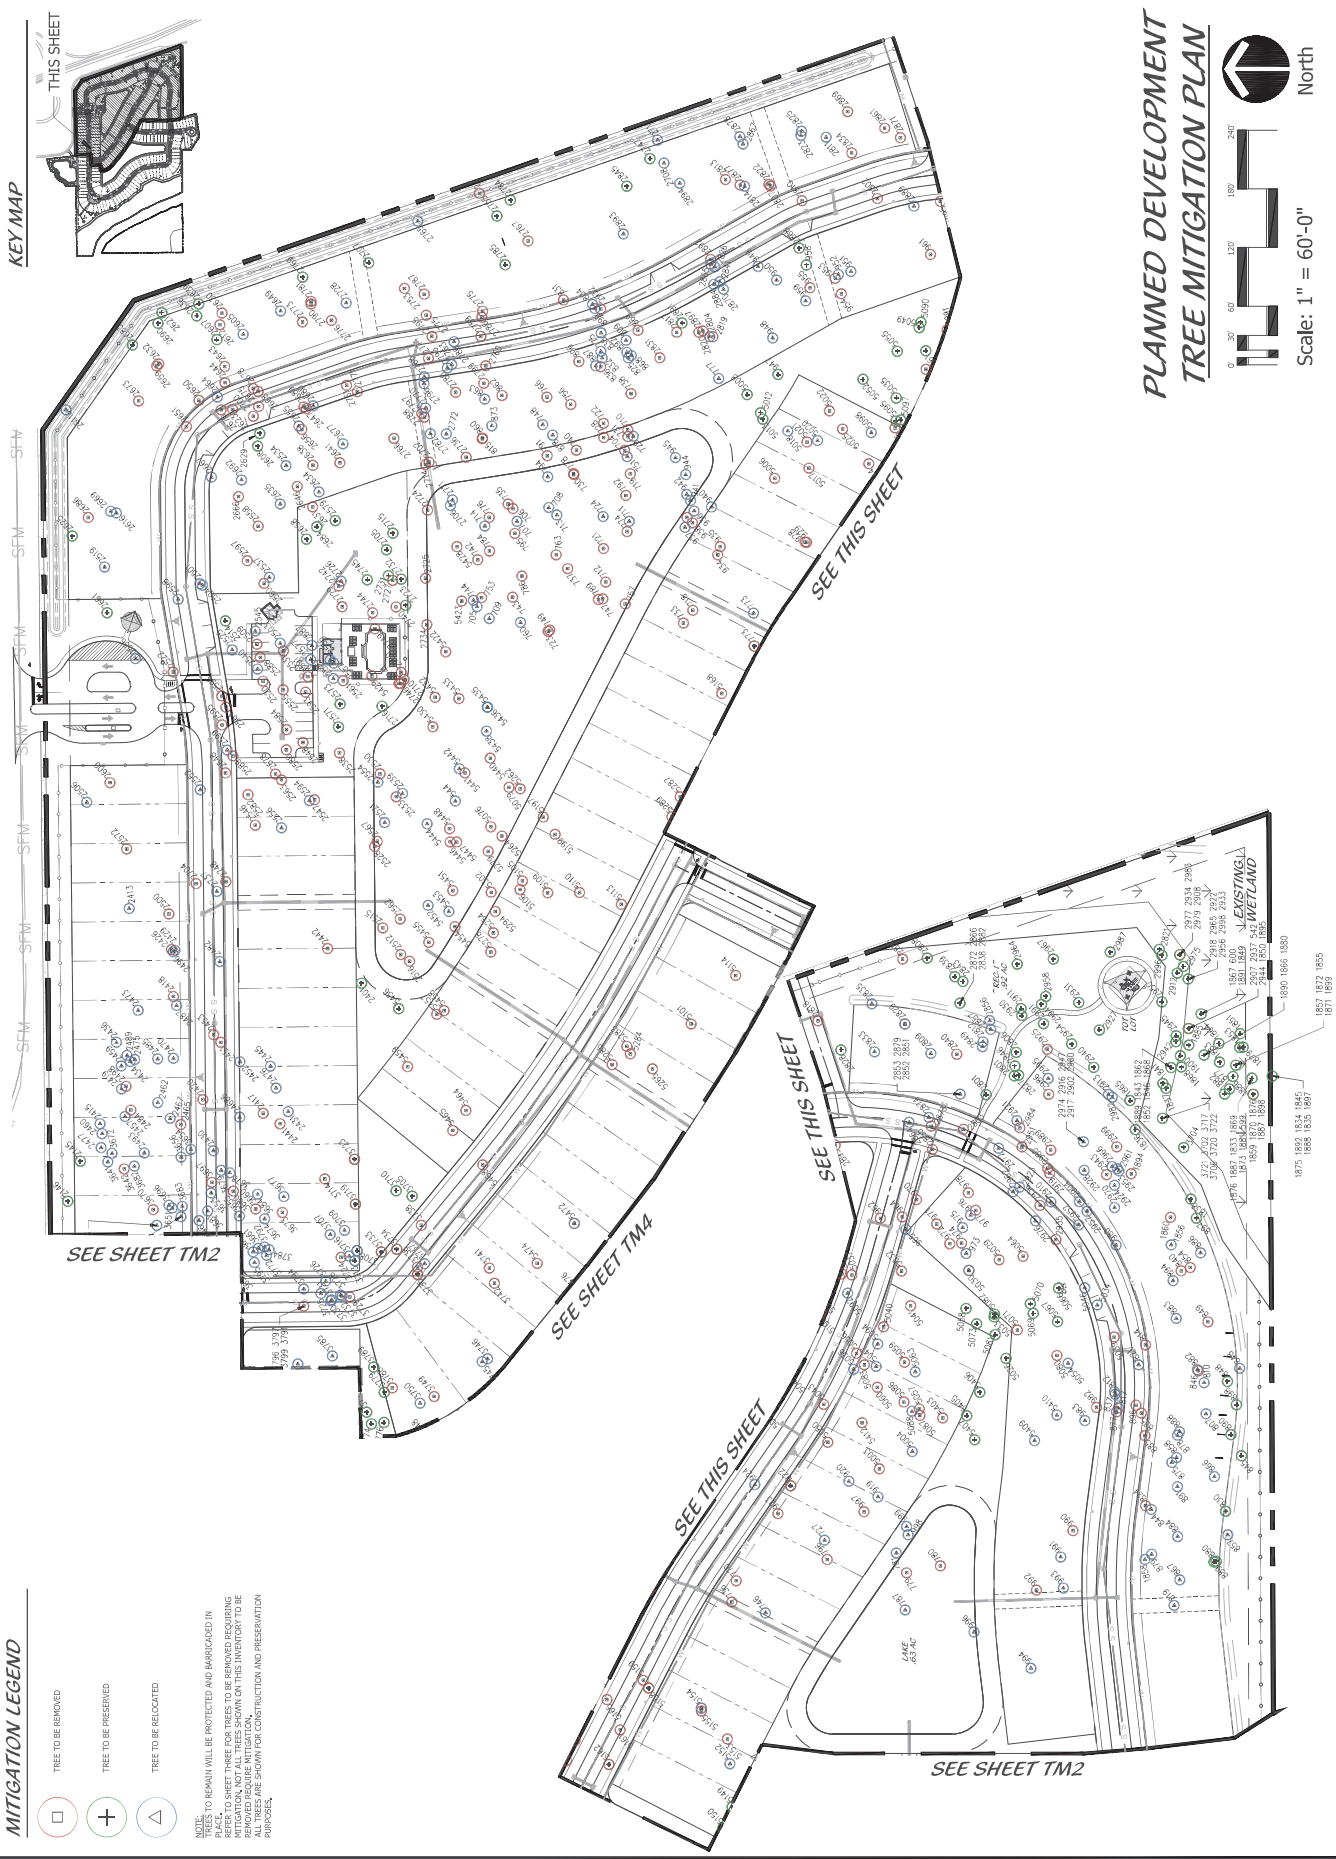

MITIGATION LEGEND

- TREE TO BE REMOVED
- TREE TO BE PRESERVED
- TREE TO BE RELOCATED

KEY MAP

SEE SHEET TM2

SEE SHEET TM4

SEE SHEET

SEE THIS SHEET

SEE THIS SHEET

SEE SHEET TM2

**PLANNED DEVELOPMENT
TREE MITIGATION PLAN**

Cotleur & Hearing
Landscape Architects
Land Planning Consultants
1934 Commerce Lane
Suite 1
Fort Pierce, FL 34949
www.cotleurandhearing.com
Tel: 888-666-0535

Gordy Creek
Fort Pierce, Florida

DESIGNED	DATE
APPROVED	DATE
PROJECT NUMBER	DATE
DATE	DATE
REVISION	DATE