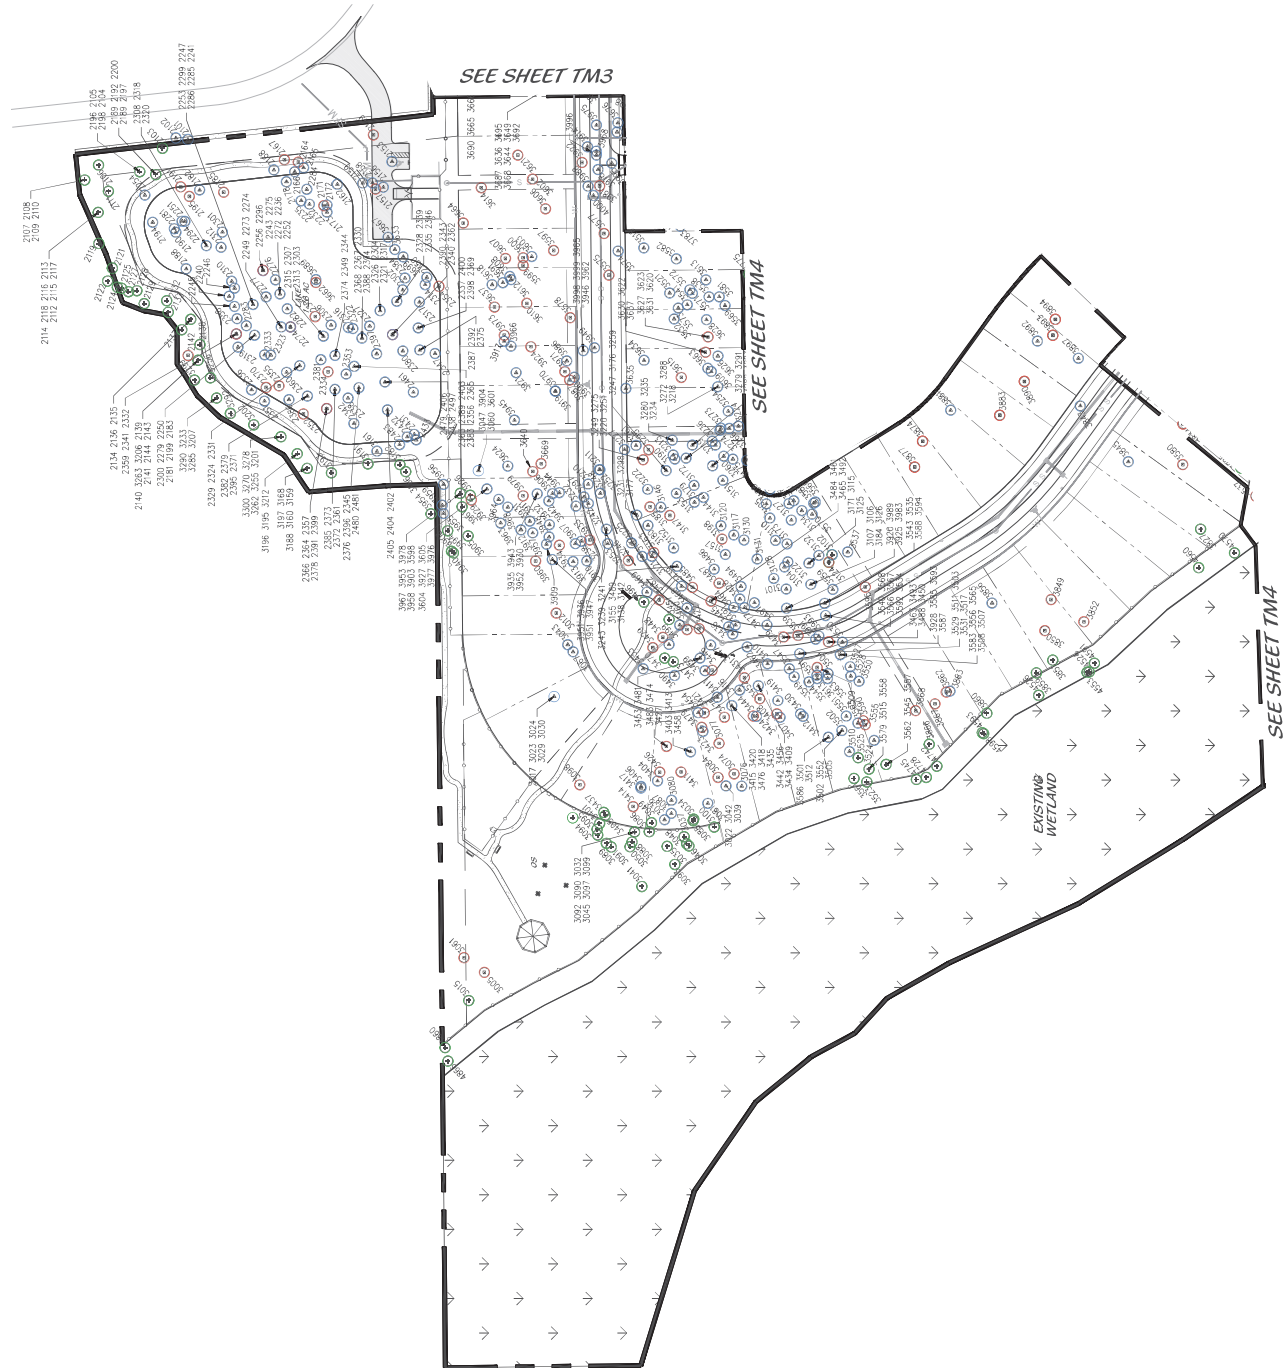

Gordy Creek
Fort Pierce, Florida

DESIGNED	_____
DRAWN	_____
APPROVED	_____
DATE	_____
SCALE	_____
PROJECT	_____
REVISIONS	_____

KEY MAP

MITIGATION LEGEND

- TREE TO BE REMOVED
- TREE TO BE PRESERVED
- TREE TO BE RELOCATED

PLANNED DEVELOPMENT
TREE MITIGATION PLAN

Scale: 1" = 60'-0"