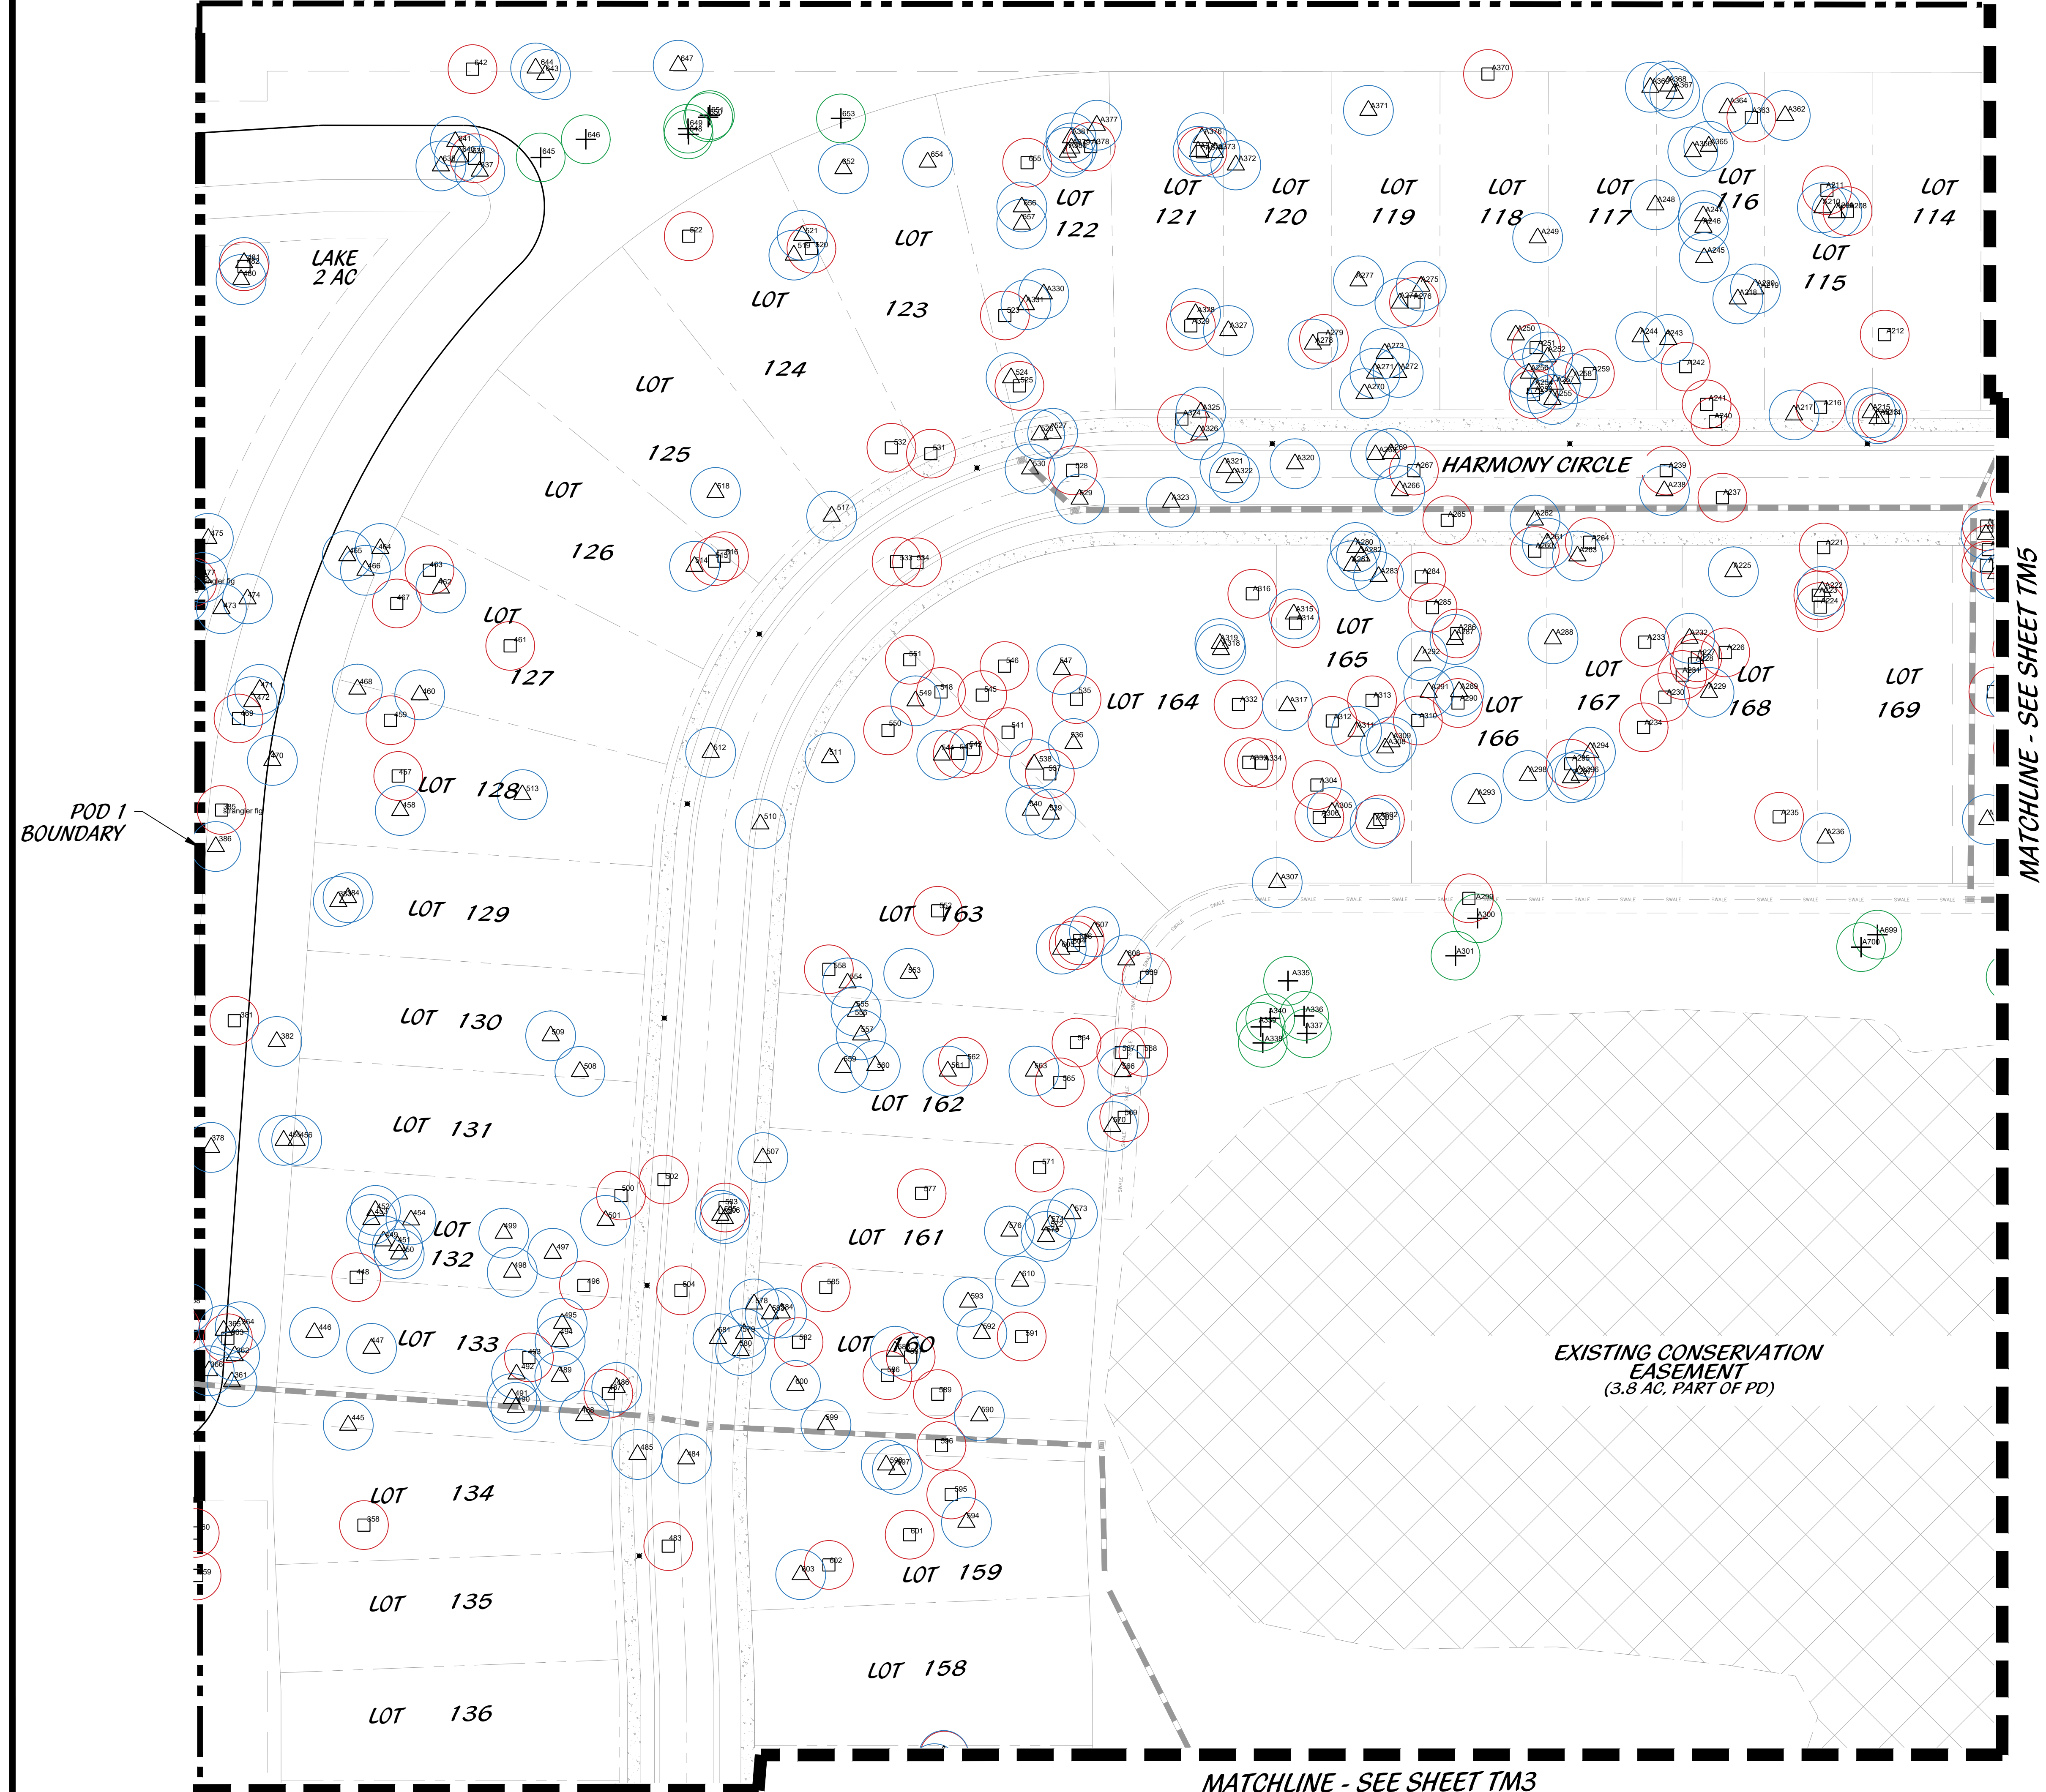

SYMPHONY LAKES

Ft. Pierce, Florida

MATCHLINE - SEE SHEET TM5

MATCHLINE - SEE SHEET TM3

LEGEND

- | | | |
|-----|-------------------|---------------------|
| LB | LANDSCAPE BUFFER | STOP SIGN |
| LS | LANDSCAPE | DO NOT ENTER |
| SB | SETBACK | PEDESTRIAN CROSSING |
| SW | SIDEWALK | STREET LIGHT |
| TYP | TYPICAL | PRESERVE |
| DE | DRAINAGE EASEMENT | |

MATCHLINE - SEE SHEET TM4

MATCHLINE - SEE SHEET TM6

CHRISTENSEN ROAD

POD 1 BOUNDARY

LEGEND

- LB LANDSCAPE BUFFER
- LS LANDSCAPE SETBACK
- SB SIDEWALK
- TYP TYPICAL
- DE DRAINAGE EASEMENT
- STOP SIGN
- DO NOT ENTER
- PEDESTRIAN CROSSING
- STREET LIGHT
- PRESERVE