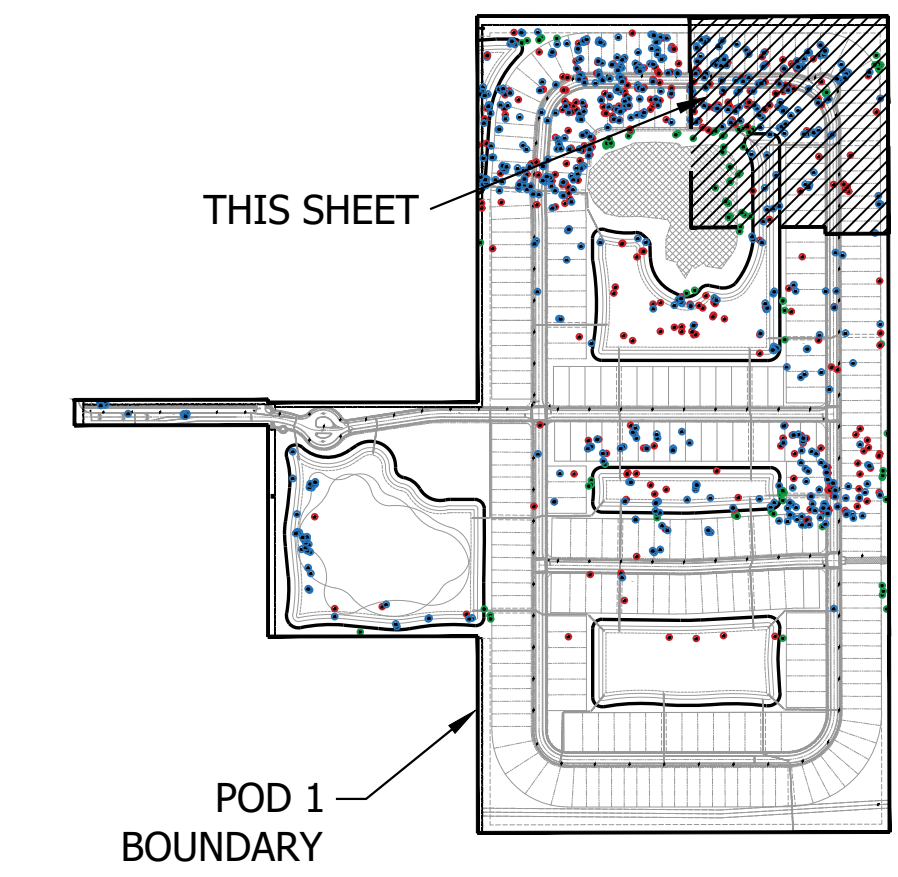

SYMPHONY LAKES

Ft. Pierce, Florida

MATCHLINE - SEE SHEET TM5

MATCHLINE - SEE SHEET TM3

LEGEND

- | | | |
|-----|-------------------|---------------------|
| LB | LANDSCAPE BUFFER | STOP SIGN |
| LS | LANDSCAPE | DO NOT ENTER |
| SB | SETBACK | PEDESTRIAN CROSSING |
| SW | SIDEWALK | STREET LIGHT |
| TYP | TYPICAL | PRESERVE |
| DE | DRAINAGE EASEMENT | |

PLANNED DEVELOPMENT TREE MITIGATION PLAN

Scale: 1" = 30'-0"

North

DESIGNED	PRP
DRAWN	PRP
APPROVED	LAH
JOB NUMBER	21-1214
DATE	05-15-25
REVISIONS	

Cotleur & Hearing

Landscape Architects
Land Planners
Environmental Consultants
1934 Commerce Lane
Suite 1
Jupiter, Florida 33458
561.747.6336 · Fax 747.1377
www.cotleurhearing.com
Lic# LC-C000239

MATCHLINE - SEE SHEET TM4

MATCHLINE - SEE SHEET TM6

CHRISTENSEN ROAD

POD 1 BOUNDARY

LEGEND

- LB LANDSCAPE BUFFER
- LS LANDSCAPE SETBACK
- SB SIDEWALK
- TYP TYPICAL
- DE DRAINAGE EASEMENT
- STOP SIGN
- DO NOT ENTER
- PEDESTRIAN CROSSING
- STREET LIGHT
- PRESERVE