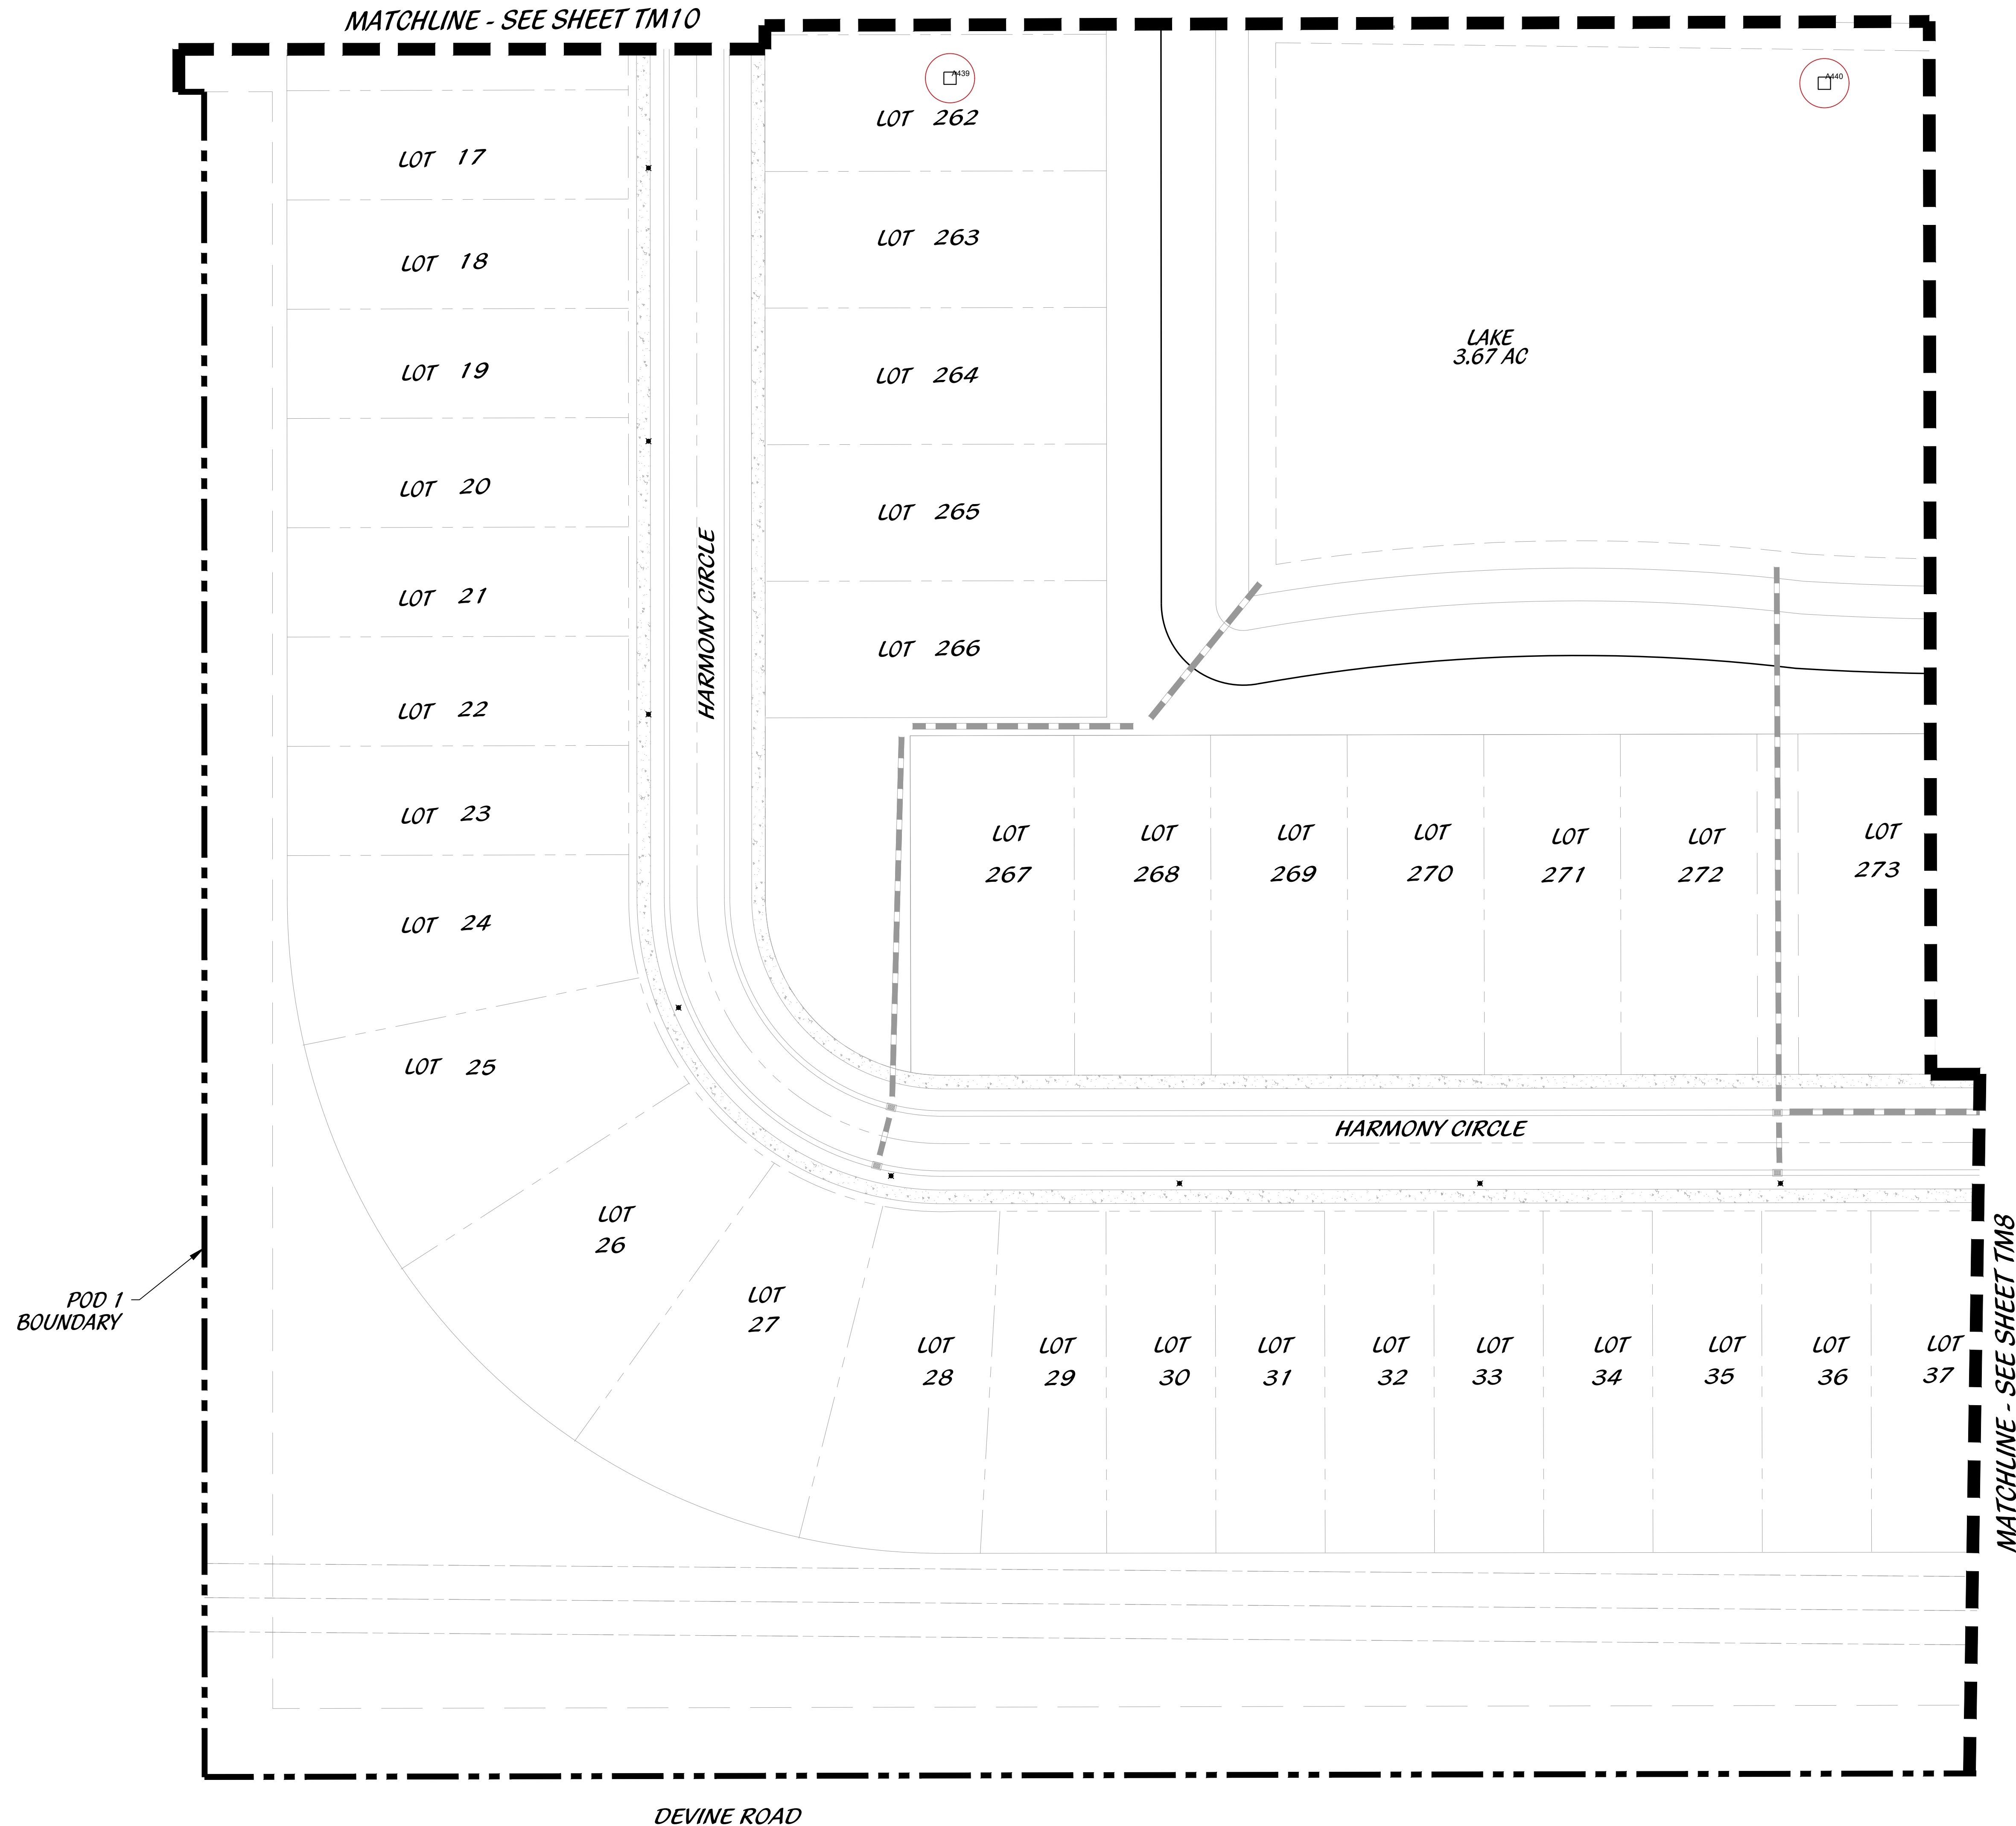

MATCHLINE - SEE SHEET TM10

KEY MAP