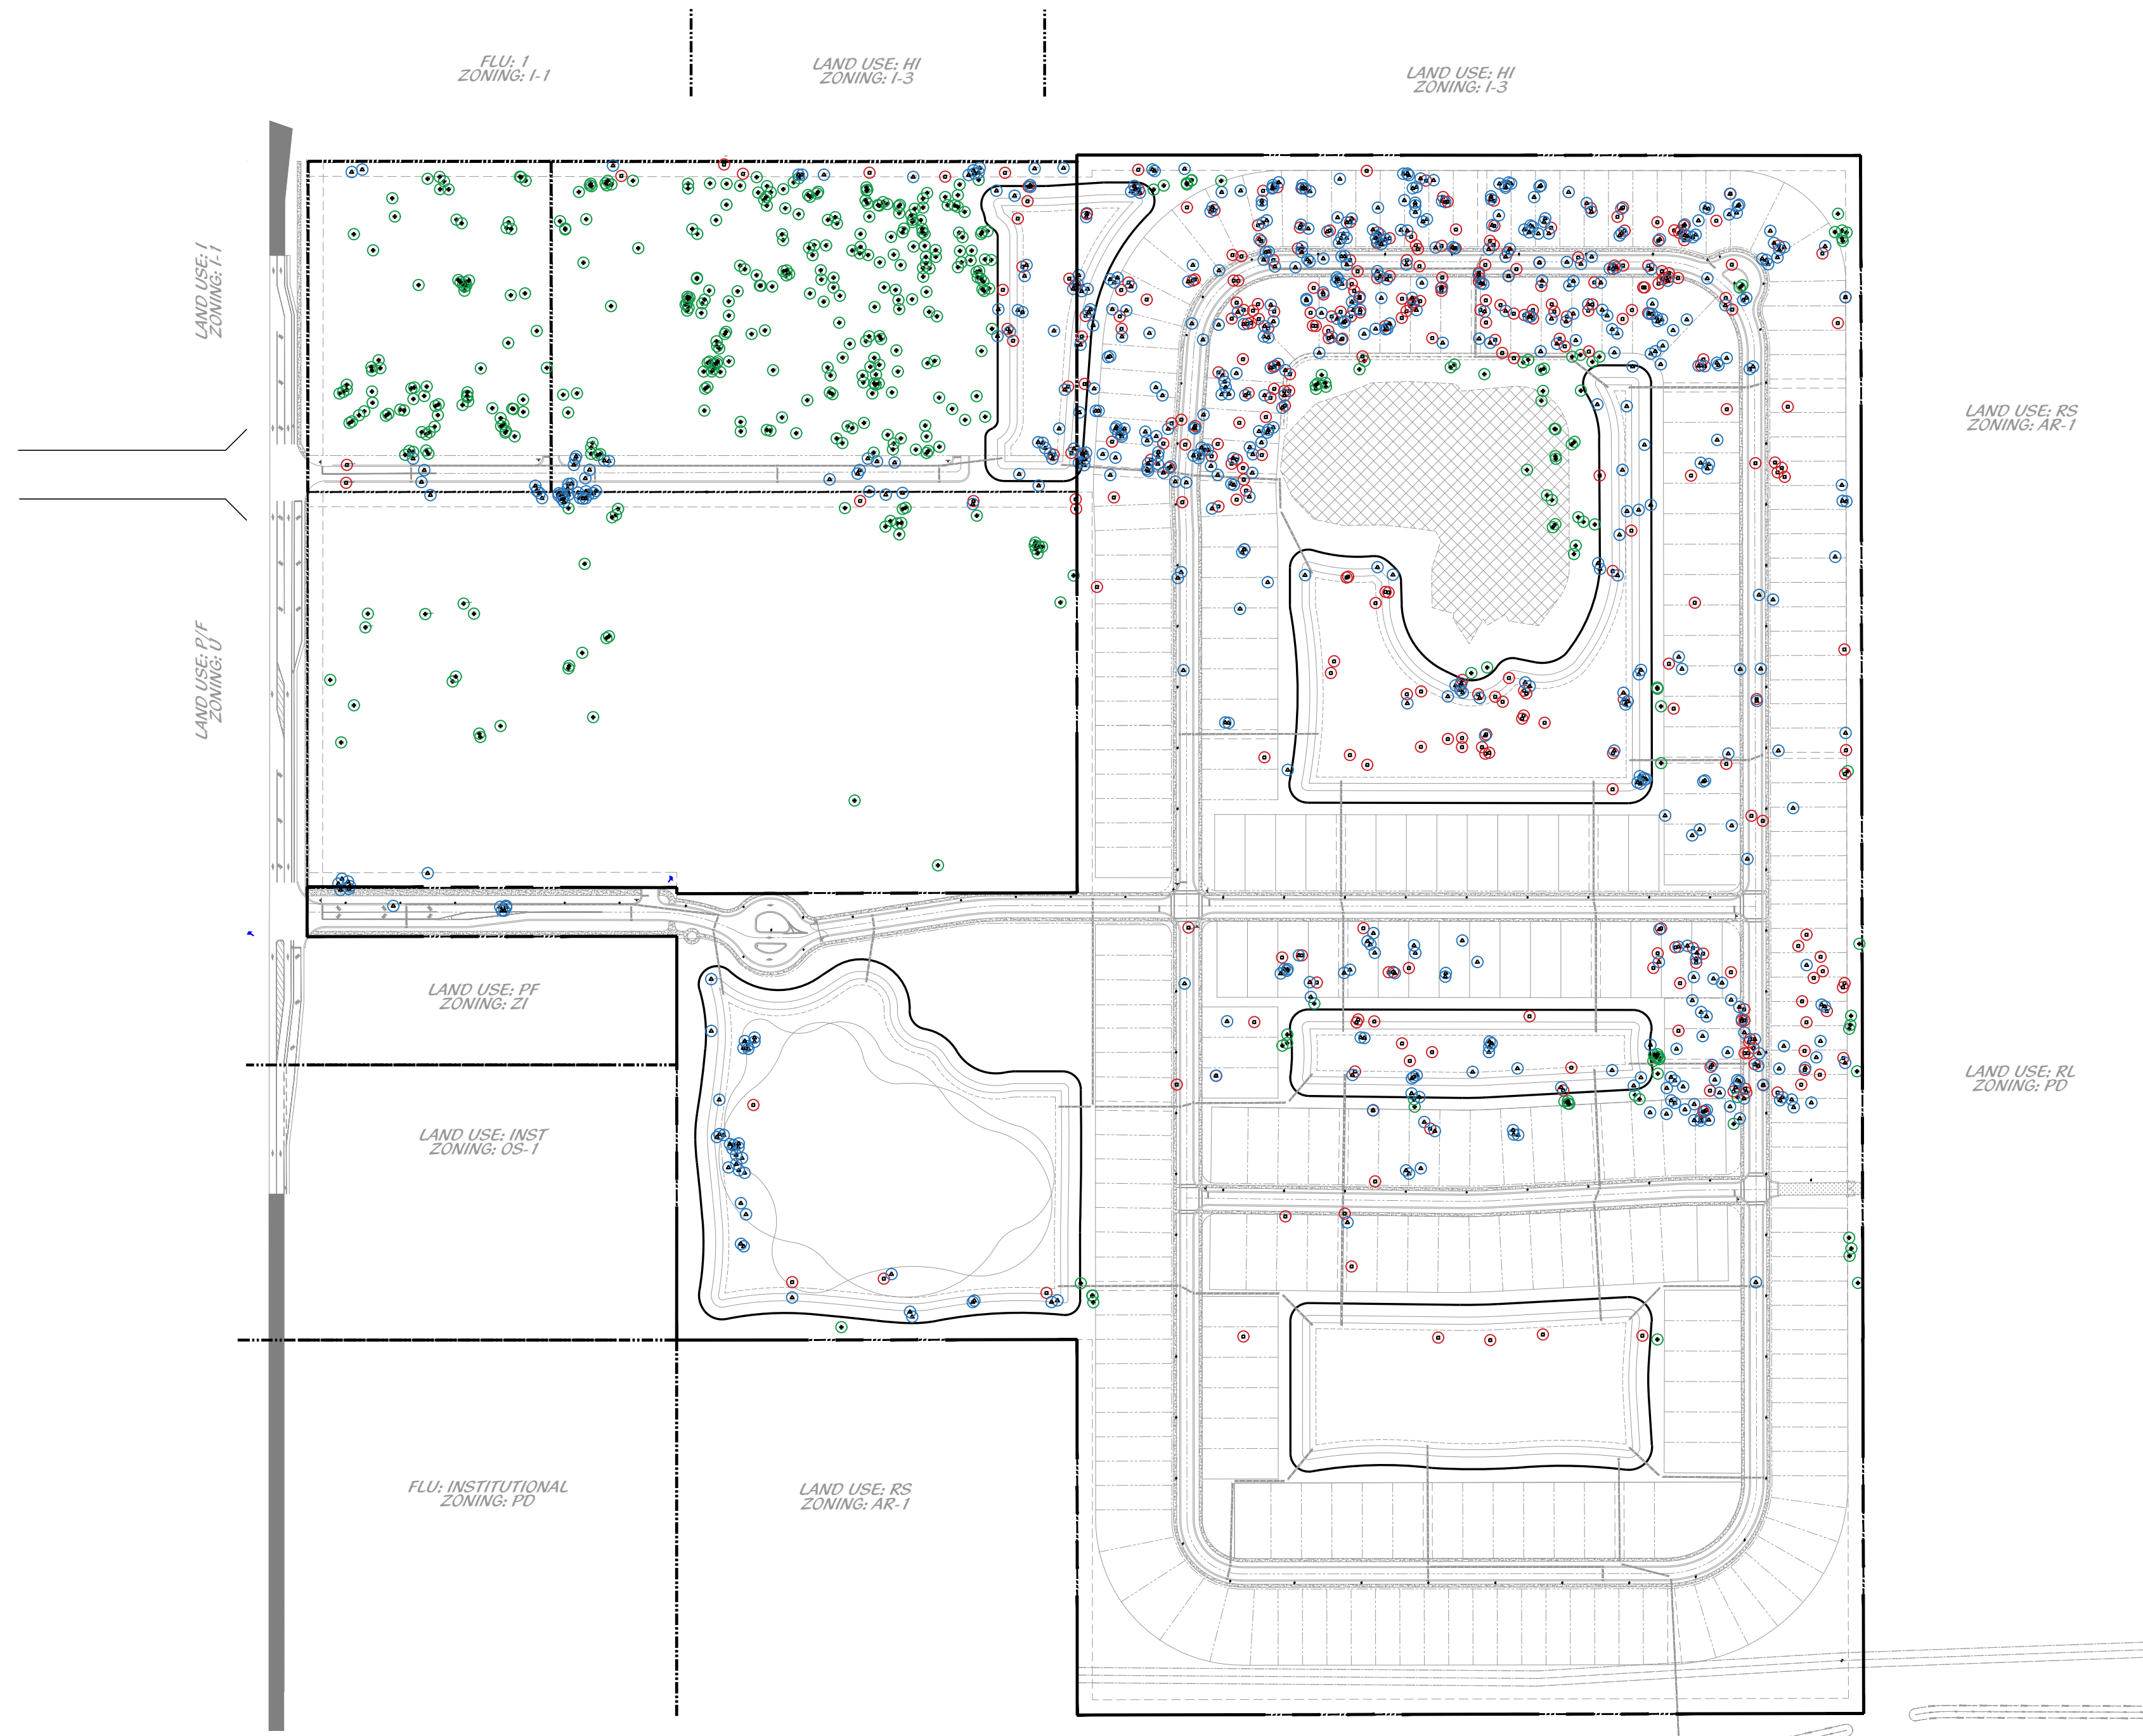

NOTE:
TREES TO REMAIN WILL BE PROTECTED AND BARRICADED IN PLACE.
REFER TO SHEET THREE FOR TREES TO BE REMOVED REQUIRING MITIGATION. NOT ALL TREES SHOWN ON THIS INVENTORY TO BE REMOVED REQUIRE MITIGATION.
ALL TREES ARE SHOWN FOR CONSTRUCTION AND PRESERVATION PURPOSES.
TREES NOTATED WITH "*" ARE DETERMINED IN POOR HEALTH BY CERTIFIED ARBORIST AND ARE EXCLUDED FROM IRC SECTION 926.12.(3).(a) REQUIREMENTS PER SECTION 926.07.(2).(c) PROVISIONS.

MITIGATION FEE IN LIEU: $95,200

CALCULATIONS:

OAKS

*THE REQUIRED MINIMUM TREE SIZE FOR A CANOPY TREE IS 12' OVERALL HEIGHT AND 2-1/2" CALIPER

- *1041" DBH TO BE MITIGATED FOR IN SYMPHONY LAKES
- *89" DBH OF OAKS (4"-12") PRESERVED IN PLACE
- *1248" DBH OF PINES PRESERVED IN PLACE

* EVERY 2" PLANTED COUNTED TOWARDS 1" MITIGATION CREDIT

*OUTSTANDING OAK INCHES REQUIRING PAYMENT

(IN FEE-IN-LIEU OF PLANTING):

952" DBH X $100/INCH

952" X 100 = $95,200

*0" OF HARDWOODS (4"-12" OAKS AND SLASH PINES CREDITS) ARE BEING PRESERVED ON SITE

ABOVE THE REQUIRED MITIGATION BASED UPON CERTIFIED ARBORIST'S TREE HEALTH ASSESSMENT

SABAL PALMS

*THE REQUIRED MINIMUM TREE SIZE FOR A SABAL PALM IS 10' OVERALL HEIGHT

*0 SABAL PALMS TO BE MITIGATED FOR IN SYMPHONY LAKES

*PALMS TO BE RELOCATED IN DEDICATED PRESERVATION TRACTS

MITIGATION ($250 PER SABAL PALM)

X x 250 = $00,000

TOTAL FEE IN LIEU OF: $95,200 + $0,000 = $95,200

Cotleur & Hearing

Landscape Architects
Land Planners
Environmental Consultants

1934 Commerce Lane
Suite 1
Jupiter, Florida 33458
561.747.6336 · Fax 747.1377
www.cotleurhearing.com
Lic# LC-C000239

SYMPHONY LAKES

Ft. Pierce, Florida

**PLANNED DEVELOPMENT
TREE MITIGATION PLAN**

Scale: 1" = 200'-0"

North

DESIGNED	PRP
DRAWN	PRP
APPROVED	LAH
JOB NUMBER	21-1214
DATE	05-15-25
REVISIONS	

SHEET **SP1** OF 18