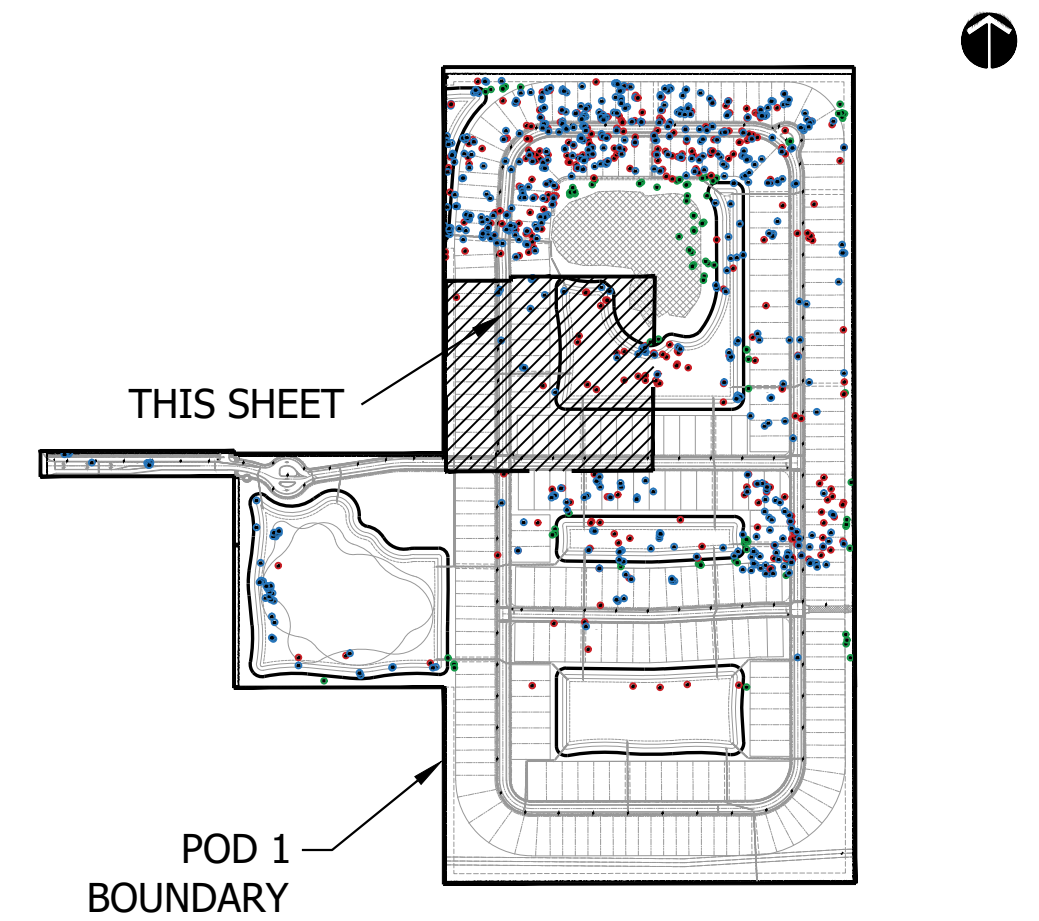

SYMPHONY LAKES
Ft. Pierce, Florida

DESIGNED	PRP
DRAWN	PRP
APPROVED	LAH
JOB NUMBER	21-1214
DATE	05-15-25
REVISIONS	

KEY MAP

LEGEND

- | | | |
|-----|-------------------|---------------------|
| LB | LANDSCAPE BUFFER | STOP SIGN |
| LS | LANDSCAPE SETBACK | DO NOT ENTER |
| SB | SETBACK | PEDESTRIAN CROSSING |
| SW | SIDEWALK | STREET LIGHT |
| TYP | TYPICAL | PRESERVE |
| DE | DRAINAGE EASEMENT | |