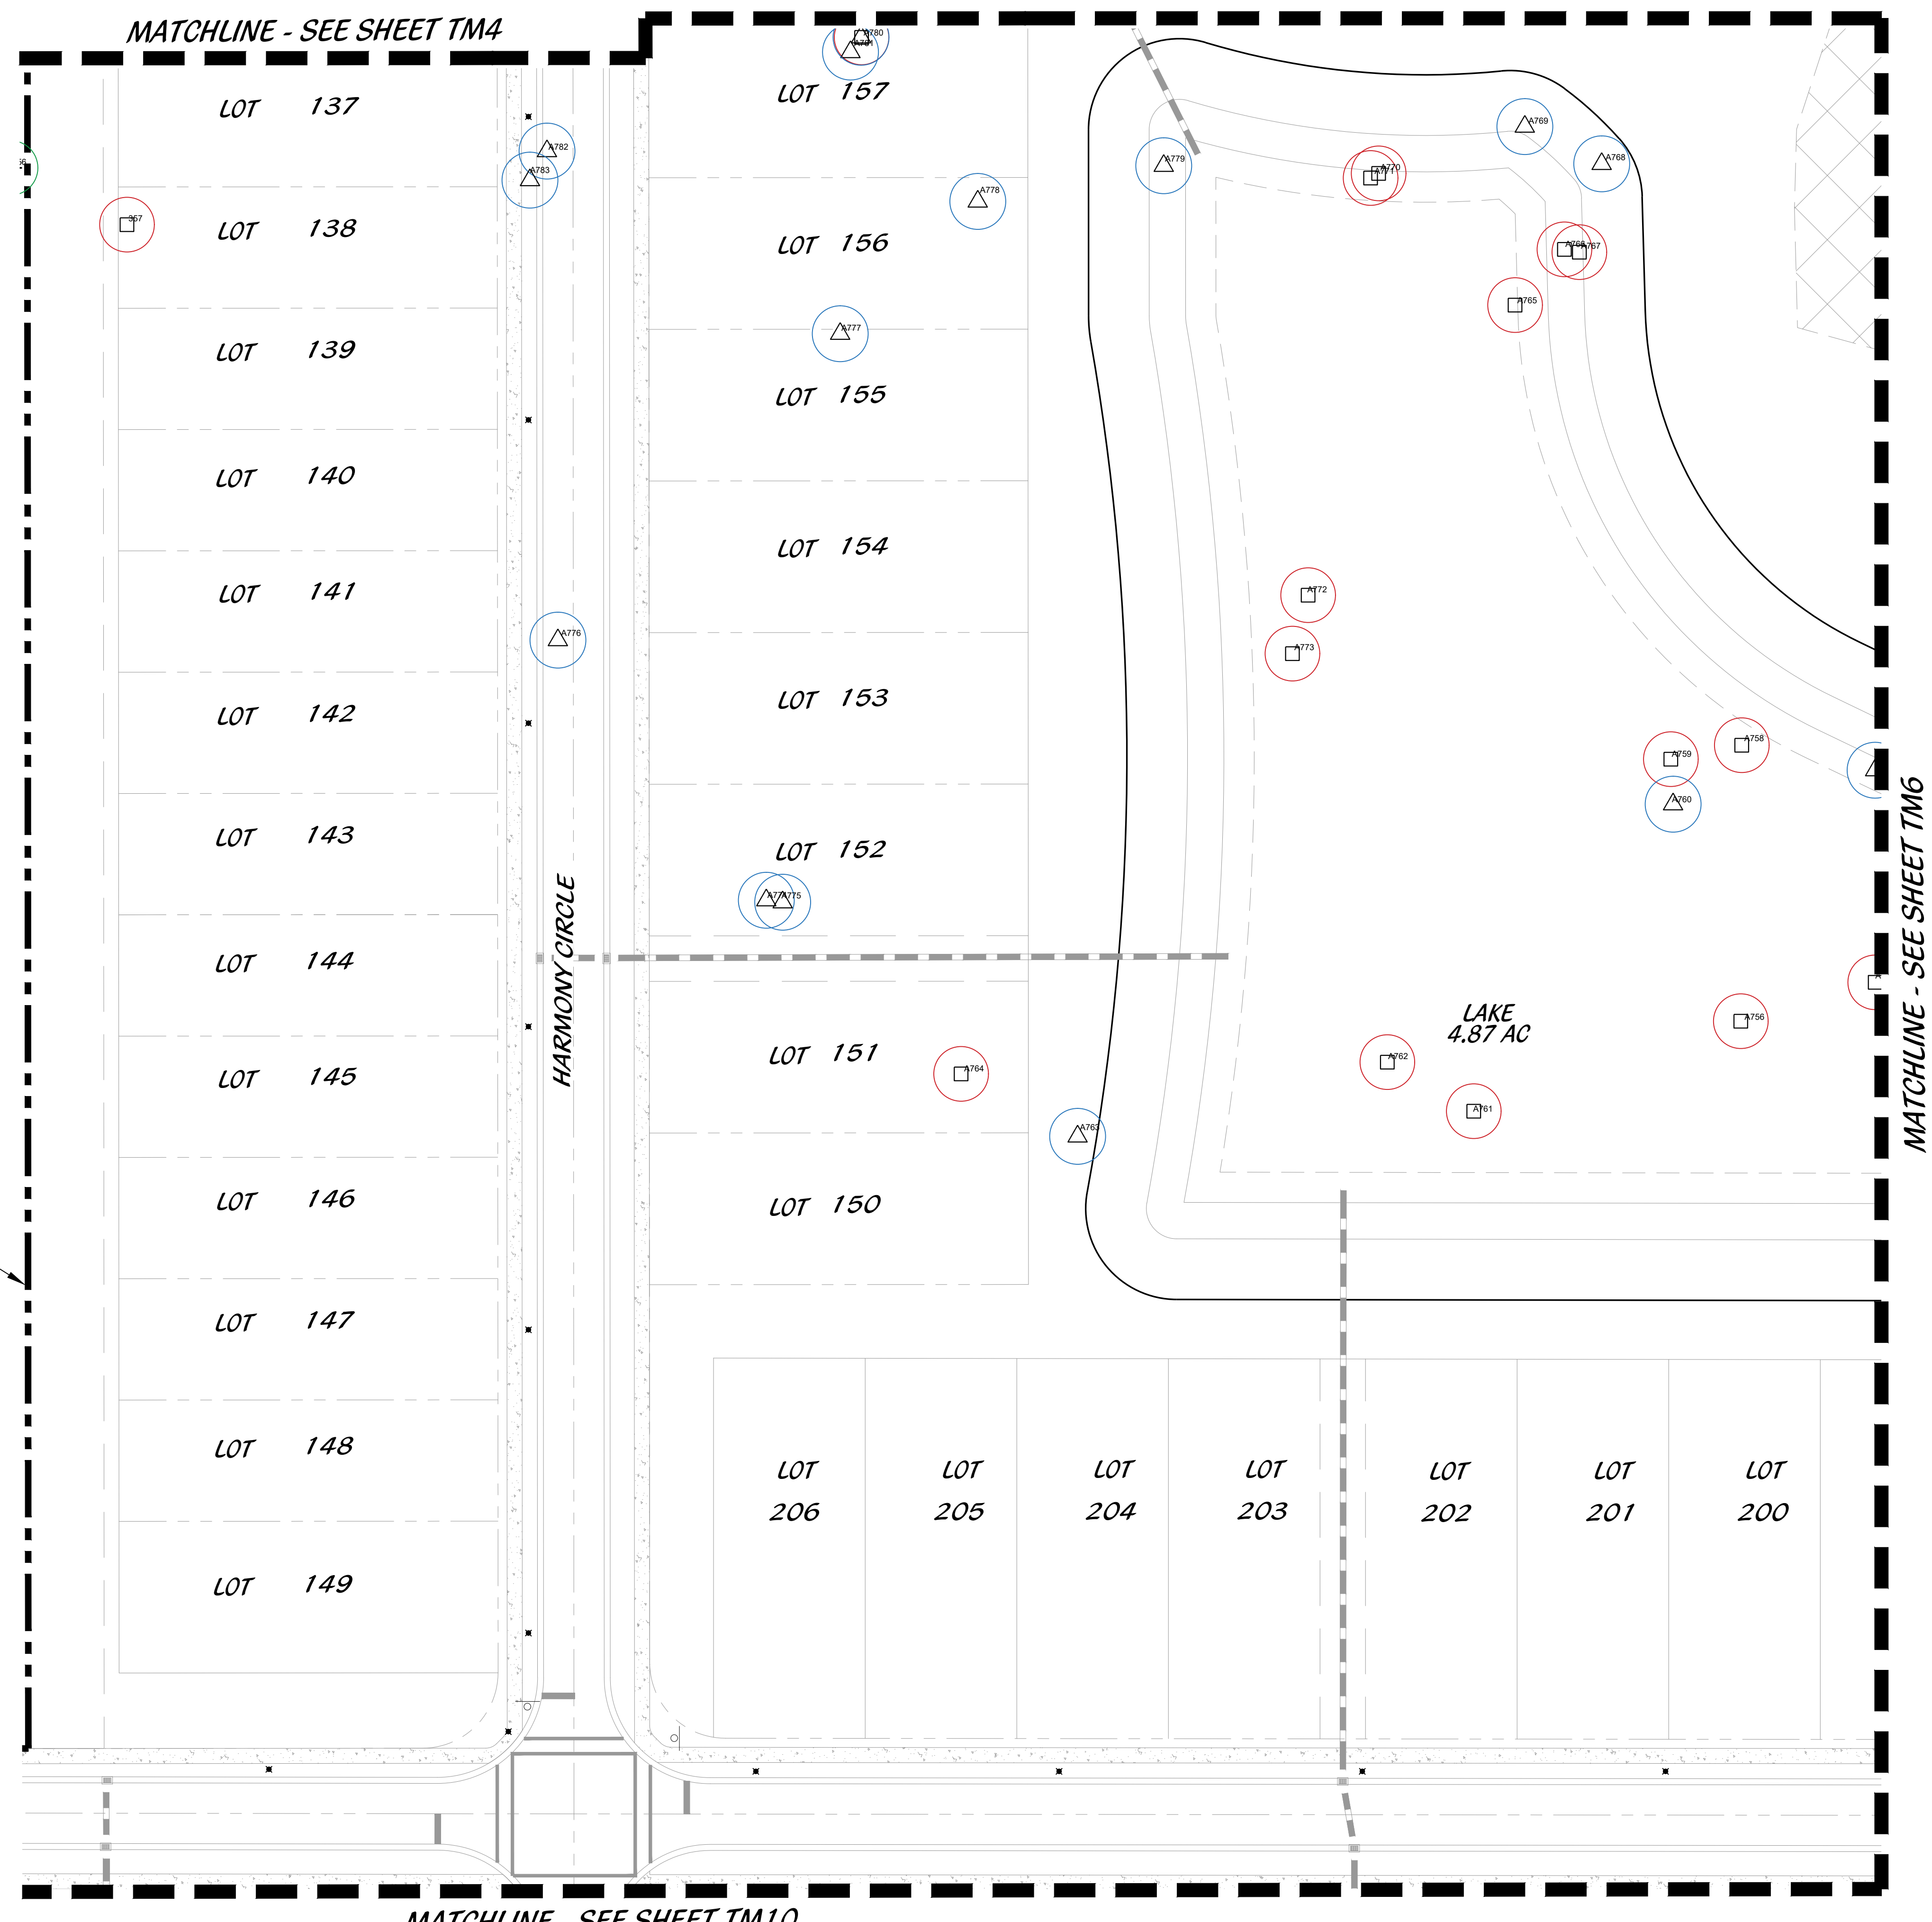

KEY MAP

LEGEND

LB	LANDSCAPE BUFFER	STOP SIGN
LS	LANDSCAPE SETBACK	DO NOT ENTER
SB	SETBACK	PEDESTRIAN CROSSING
SW	SIDEWALK	STREET LIGHT
TYP	TYPICAL	PRESERVE
DE	DRAINAGE EASEMENT	

PLANNED DEVELOPMENT TREE MITIGATION PLAN

Scale: 1" = 30'-0"

Cotleur & Hearing
Landscape Architects
Land Planners
Environmental Consultants
1934 Commerce Lane
Suite 1
Jupiter, Florida 33458
561.747.6336 · Fax 747.1377
www.cotleurhearing.com
Lic# LC-C000239

SYMPHONY LAKES
Ft. Pierce, Florida

DESIGNED	PRP
DRAWN	PRP
APPROVED	LAH
JOB NUMBER	21-1214
DATE	05-15-25
REVISIONS