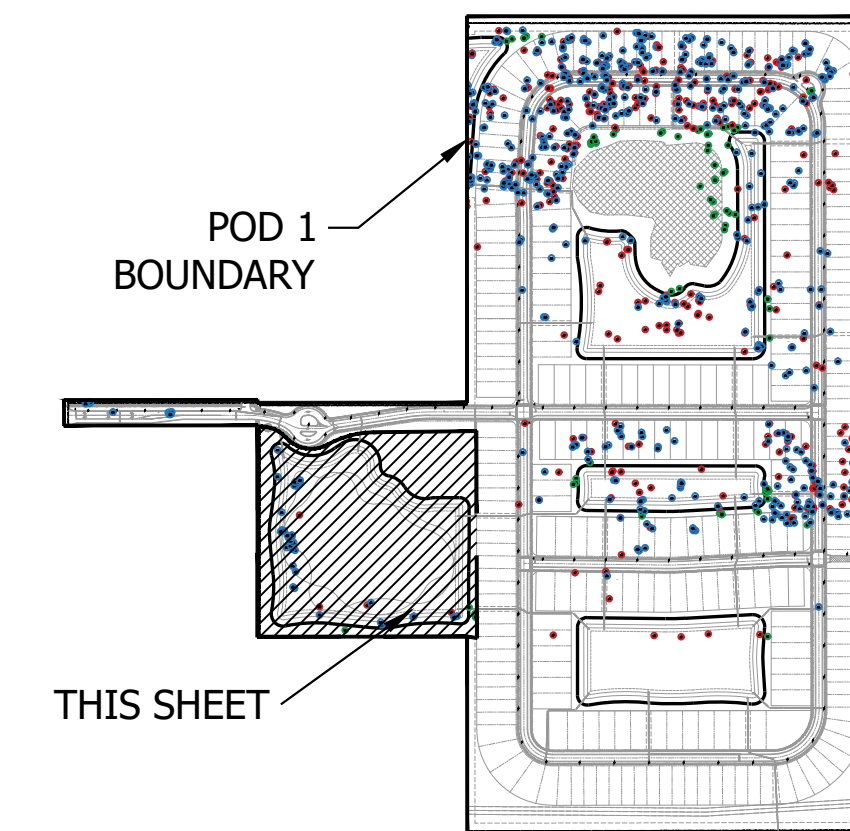

MATCHLINE - SEE SHEET TM2

~REC TRACT

EXISTING LAKE
7.12 AC

MATCHLINE - SEE SHEET TM10

POD 1 BOUNDARY

KEY MAP

LEGEND

LB	LANDSCAPE BUFFER		STOP SIGN
LS	LANDSCAPE SETBACK		DO NOT ENTER
SB	SETBACK		PEDESTRIAN CROSSING
SW	SIDEWALK		STREET LIGHT
TYP	TYPICAL		PRESERVE
DE	DRAINAGE EASEMENT		

PLANNED DEVELOPMENT
TREE MITIGATION PLAN

Scale: 1" = 30'-0"

North

Cotleur & Hearing

Landscape Architects
Land Planners
Environmental Consultants
1934 Commerce Lane
Suite 1
Jupiter, Florida 33458
561.747.6336 · Fax 747.1377
www.cotleurhearing.com
Lic# LC-C000239

SYMPHONY LAKES

Ft. Pierce, Florida

DESIGNED _____ PRP
DRAWN _____ PRP
APPROVED _____ LAH
JOB NUMBER 21-1214
DATE 05-15-25
REVISIONS _____

SHEET TM11 of 18