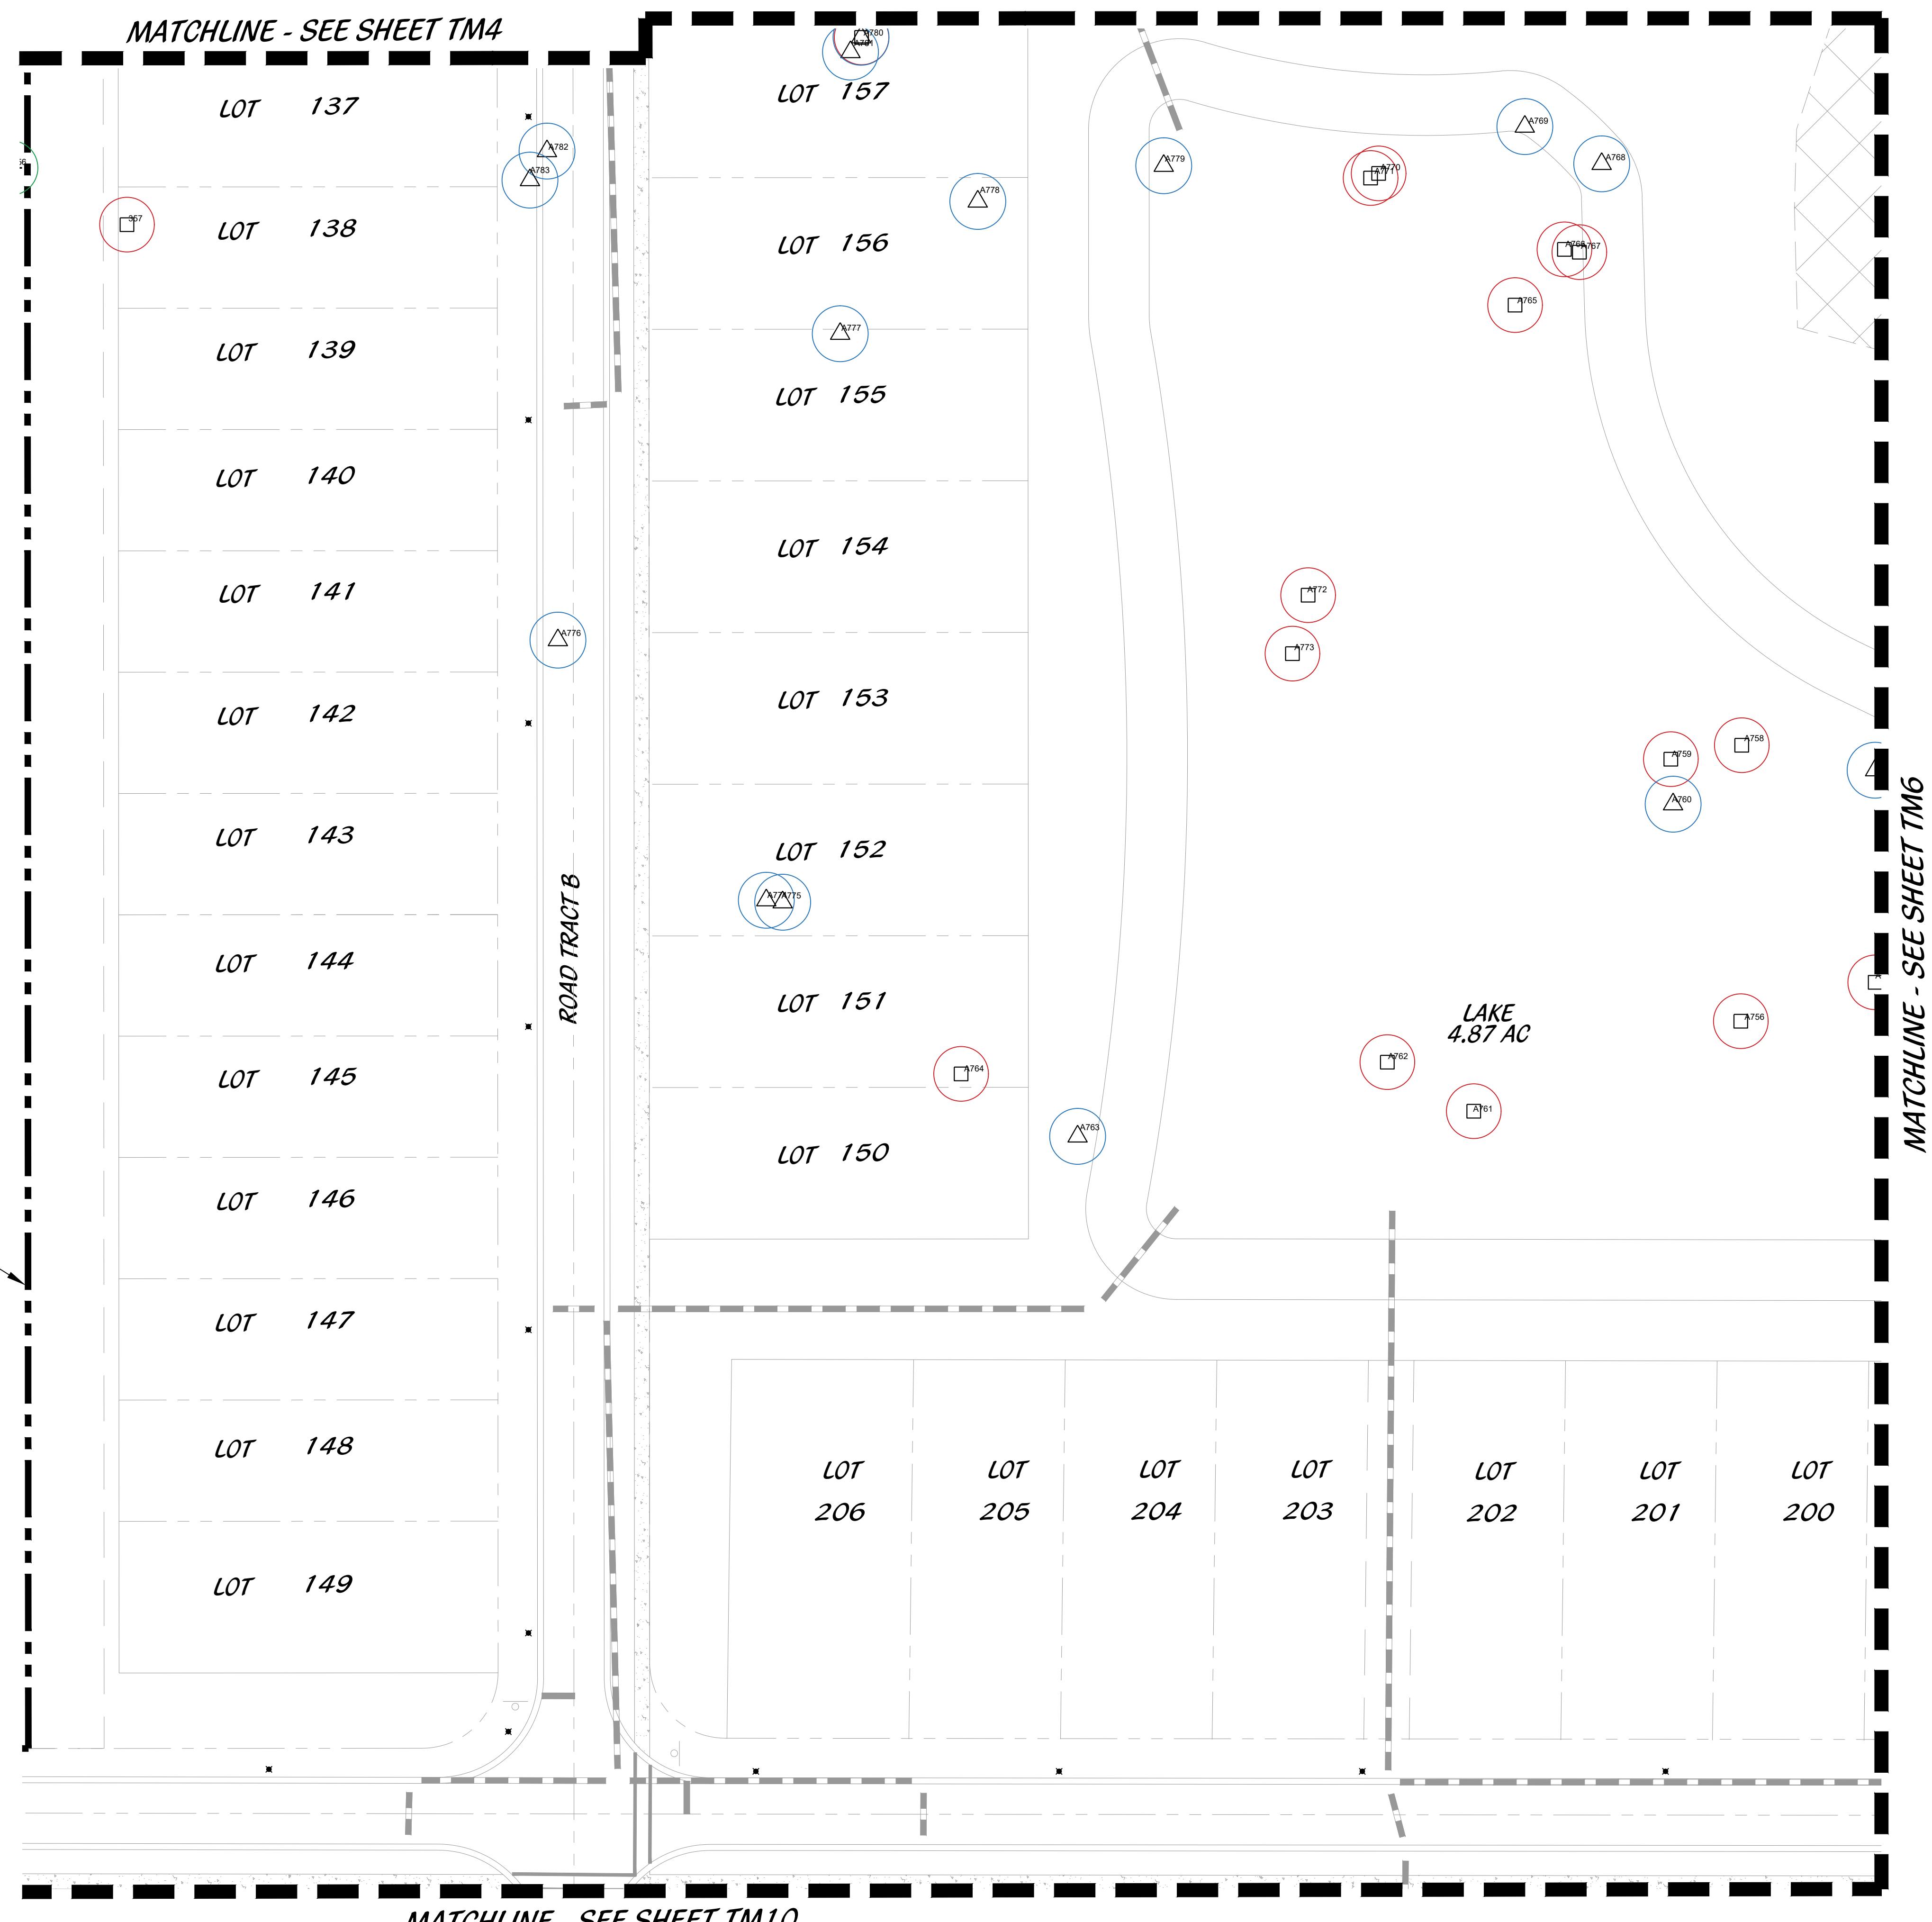

KEY MAP

LEGEND

LB	LANDSCAPE BUFFER	STOP SIGN
LS	LANDSCAPE SETBACK	DO NOT ENTER
SB	SETBACK	PEDESTRIAN CROSSING
SW	SIDEWALK	STREET LIGHT
TYP	TYPICAL	PRESERVE
DE	DRAINAGE EASEMENT	

PLANNED DEVELOPMENT TREE MITIGATION PLAN

Scale: 1" = 30'-0"

Cotleur & Hearing
Landscape Architects
Land Planners
Environmental Consultants
1934 Commerce Lane
Suite 1
Jupiter, Florida 33458
561.747.6336 · Fax 747.1377
www.cotleurhearing.com
Lic# LC-C000239

SYMPHONY LAKES
Ft. Pierce, Florida

DESIGNED	PRP
DRAWN	PRP
APPROVED	DTS
JOB NUMBER	21-1214
DATE	12-20-24
REVISIONS