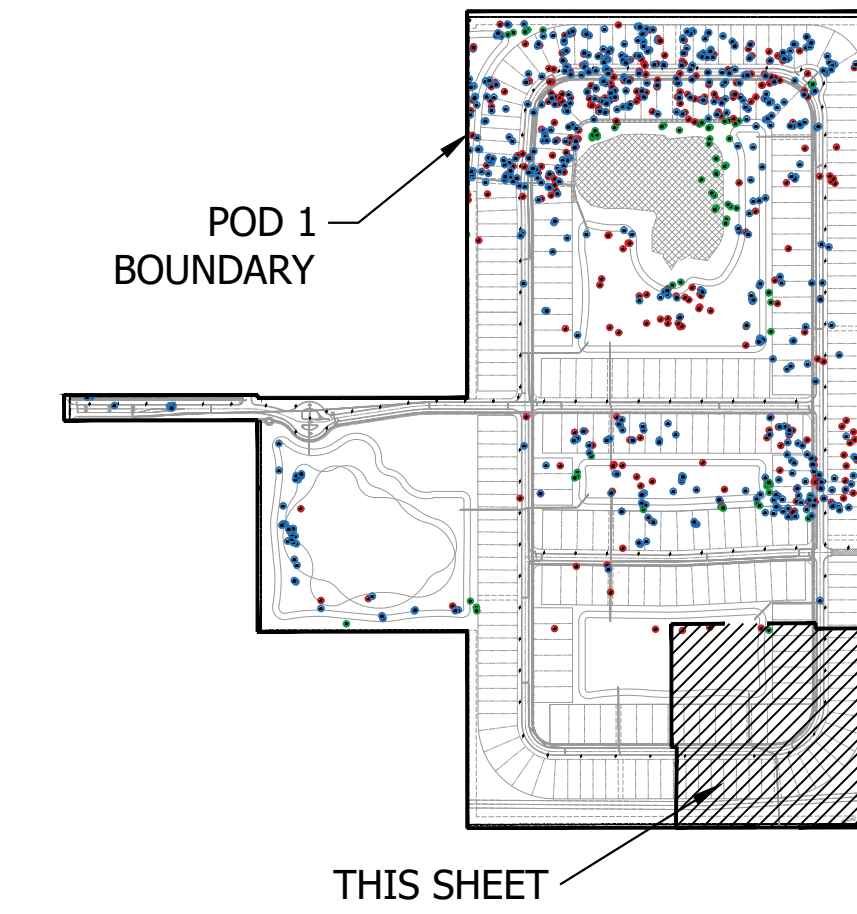

Cotleur & Hearing

Landscape Architects
Land Planners
Environmental Consultants
1934 Commerce Lane
Suite 1
Jupiter, Florida 33458
561.747.6336 · Fax 747.1377
www.cotleurhearing.com
Lic# LC-C000239

SYMPHONY LAKES

Ft. Pierce, Florida

LEGEND

LB	LANDSCAPE BUFFER	STOP SIGN
LS	LANDSCAPE SETBACK	DO NOT ENTER
SB	SIDEWALK	PEDESTRIAN CROSSING
SW	TYPICAL	STREET LIGHT
TYP	DRAINAGE EASEMENT	PRESERVE
DE		

PLANNED DEVELOPMENT TREE MITIGATION PLAN

Scale: 1" = 30'-0"

North

DESIGNED	PRP
DRAWN	PRP
APPROVED	DTS
JOB NUMBER	21-1214
DATE	12-20-24
REVISIONS	

SHEET **TM9** OF 18