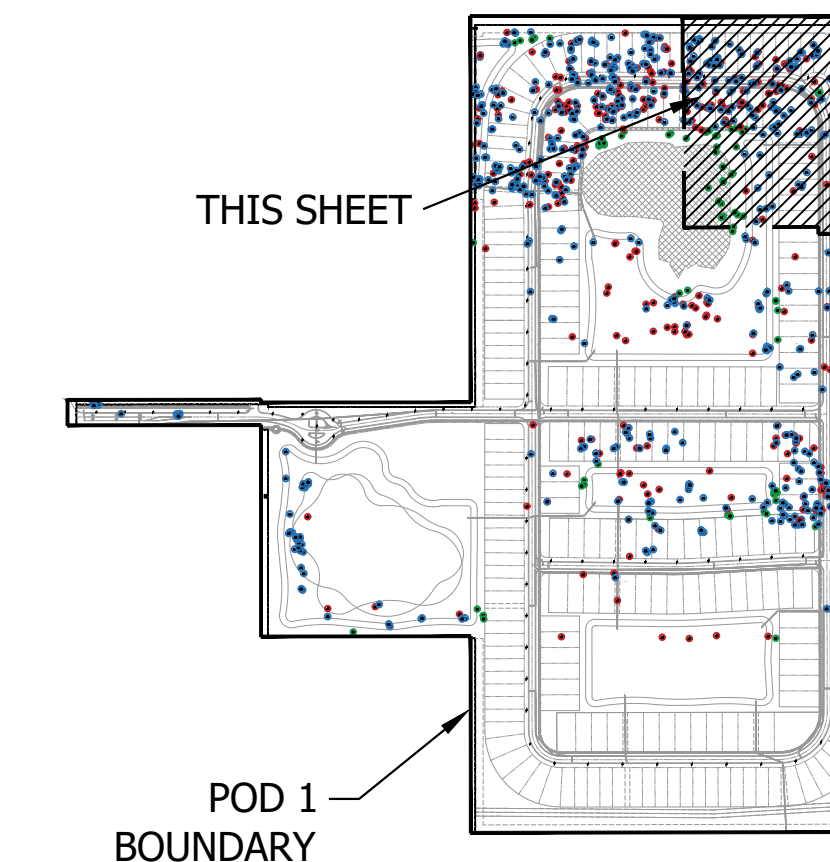

Cotleur & Hearing

Landscape Architects
Land Planners
Environmental Consultants
1934 Commerce Lane
Suite 1
Jupiter, Florida 33458
561.747.6336 • Fax 747.1377
www.cotleurhearing.com
Lic# LC-C000239

SYMPHONY LAKES

Ft. Pierce, Florida