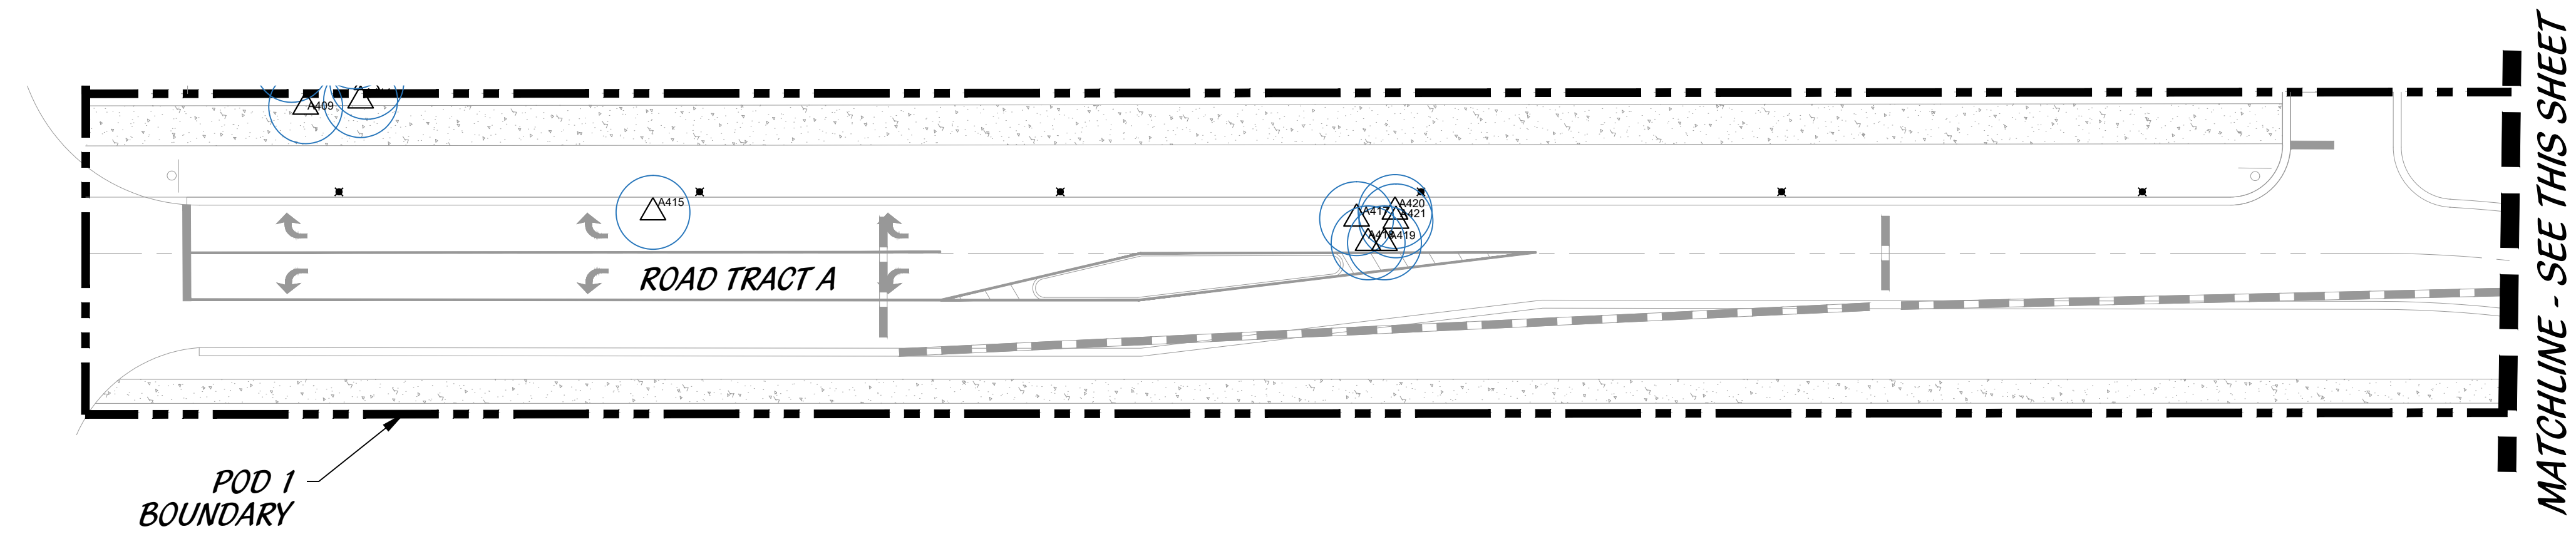

MATCHLINE - SEE THIS SHEET