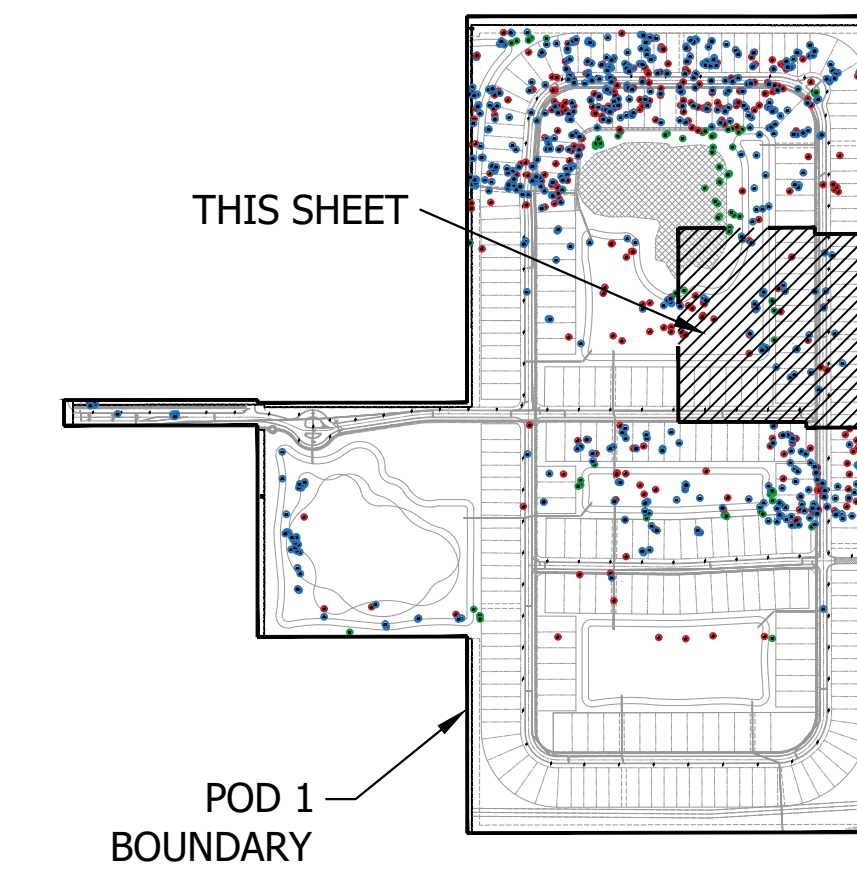

Ft. Pierce, Florida

MATCHLINE - SEE SHEET TM4

MATCHLINE - SEE SHEET TM6

CHRISTENSEN ROAD

POD 1 BOUNDARY

LEGEND

- | | | |
|-----|-------------------|---------------------|
| LB | LANDSCAPE BUFFER | STOP SIGN |
| LS | LANDSCAPE SETBACK | DO NOT ENTER |
| SB | SIDEWALK | PEDESTRIAN CROSSING |
| SW | TYPICAL | STREET LIGHT |
| TYP | DRAINAGE EASEMENT | PRESERVE |
| DE | | |

PLANNED DEVELOPMENT TREE MITIGATION PLAN

Scale: 1" = 30'-0"

North

DESIGNED _____ PRP
DRAWN _____ PRP
APPROVED _____ DTS
JOB NUMBER 21-1214
DATE 12-20-24
REVISIONS _____

SHEET **TM5** OF 18

© COTLEUR & HEARING, INC.
These drawings are the property of the architect and are not to be used for alterations or on other projects except by agreement in writing with the architect. Immediately report any discrepancies to the architect.

KEY MAP

LEGEND

- | | | |
|-----|-------------------|---------------------|
| LB | LANDSCAPE BUFFER | STOP SIGN |
| LS | LANDSCAPE SETBACK | DO NOT ENTER |
| SB | SETBACK | PEDESTRIAN CROSSING |
| SW | SIDEWALK | STREET LIGHT |
| TYP | TYPICAL | PRESERVE |
| DE | DRAINAGE EASEMENT | |