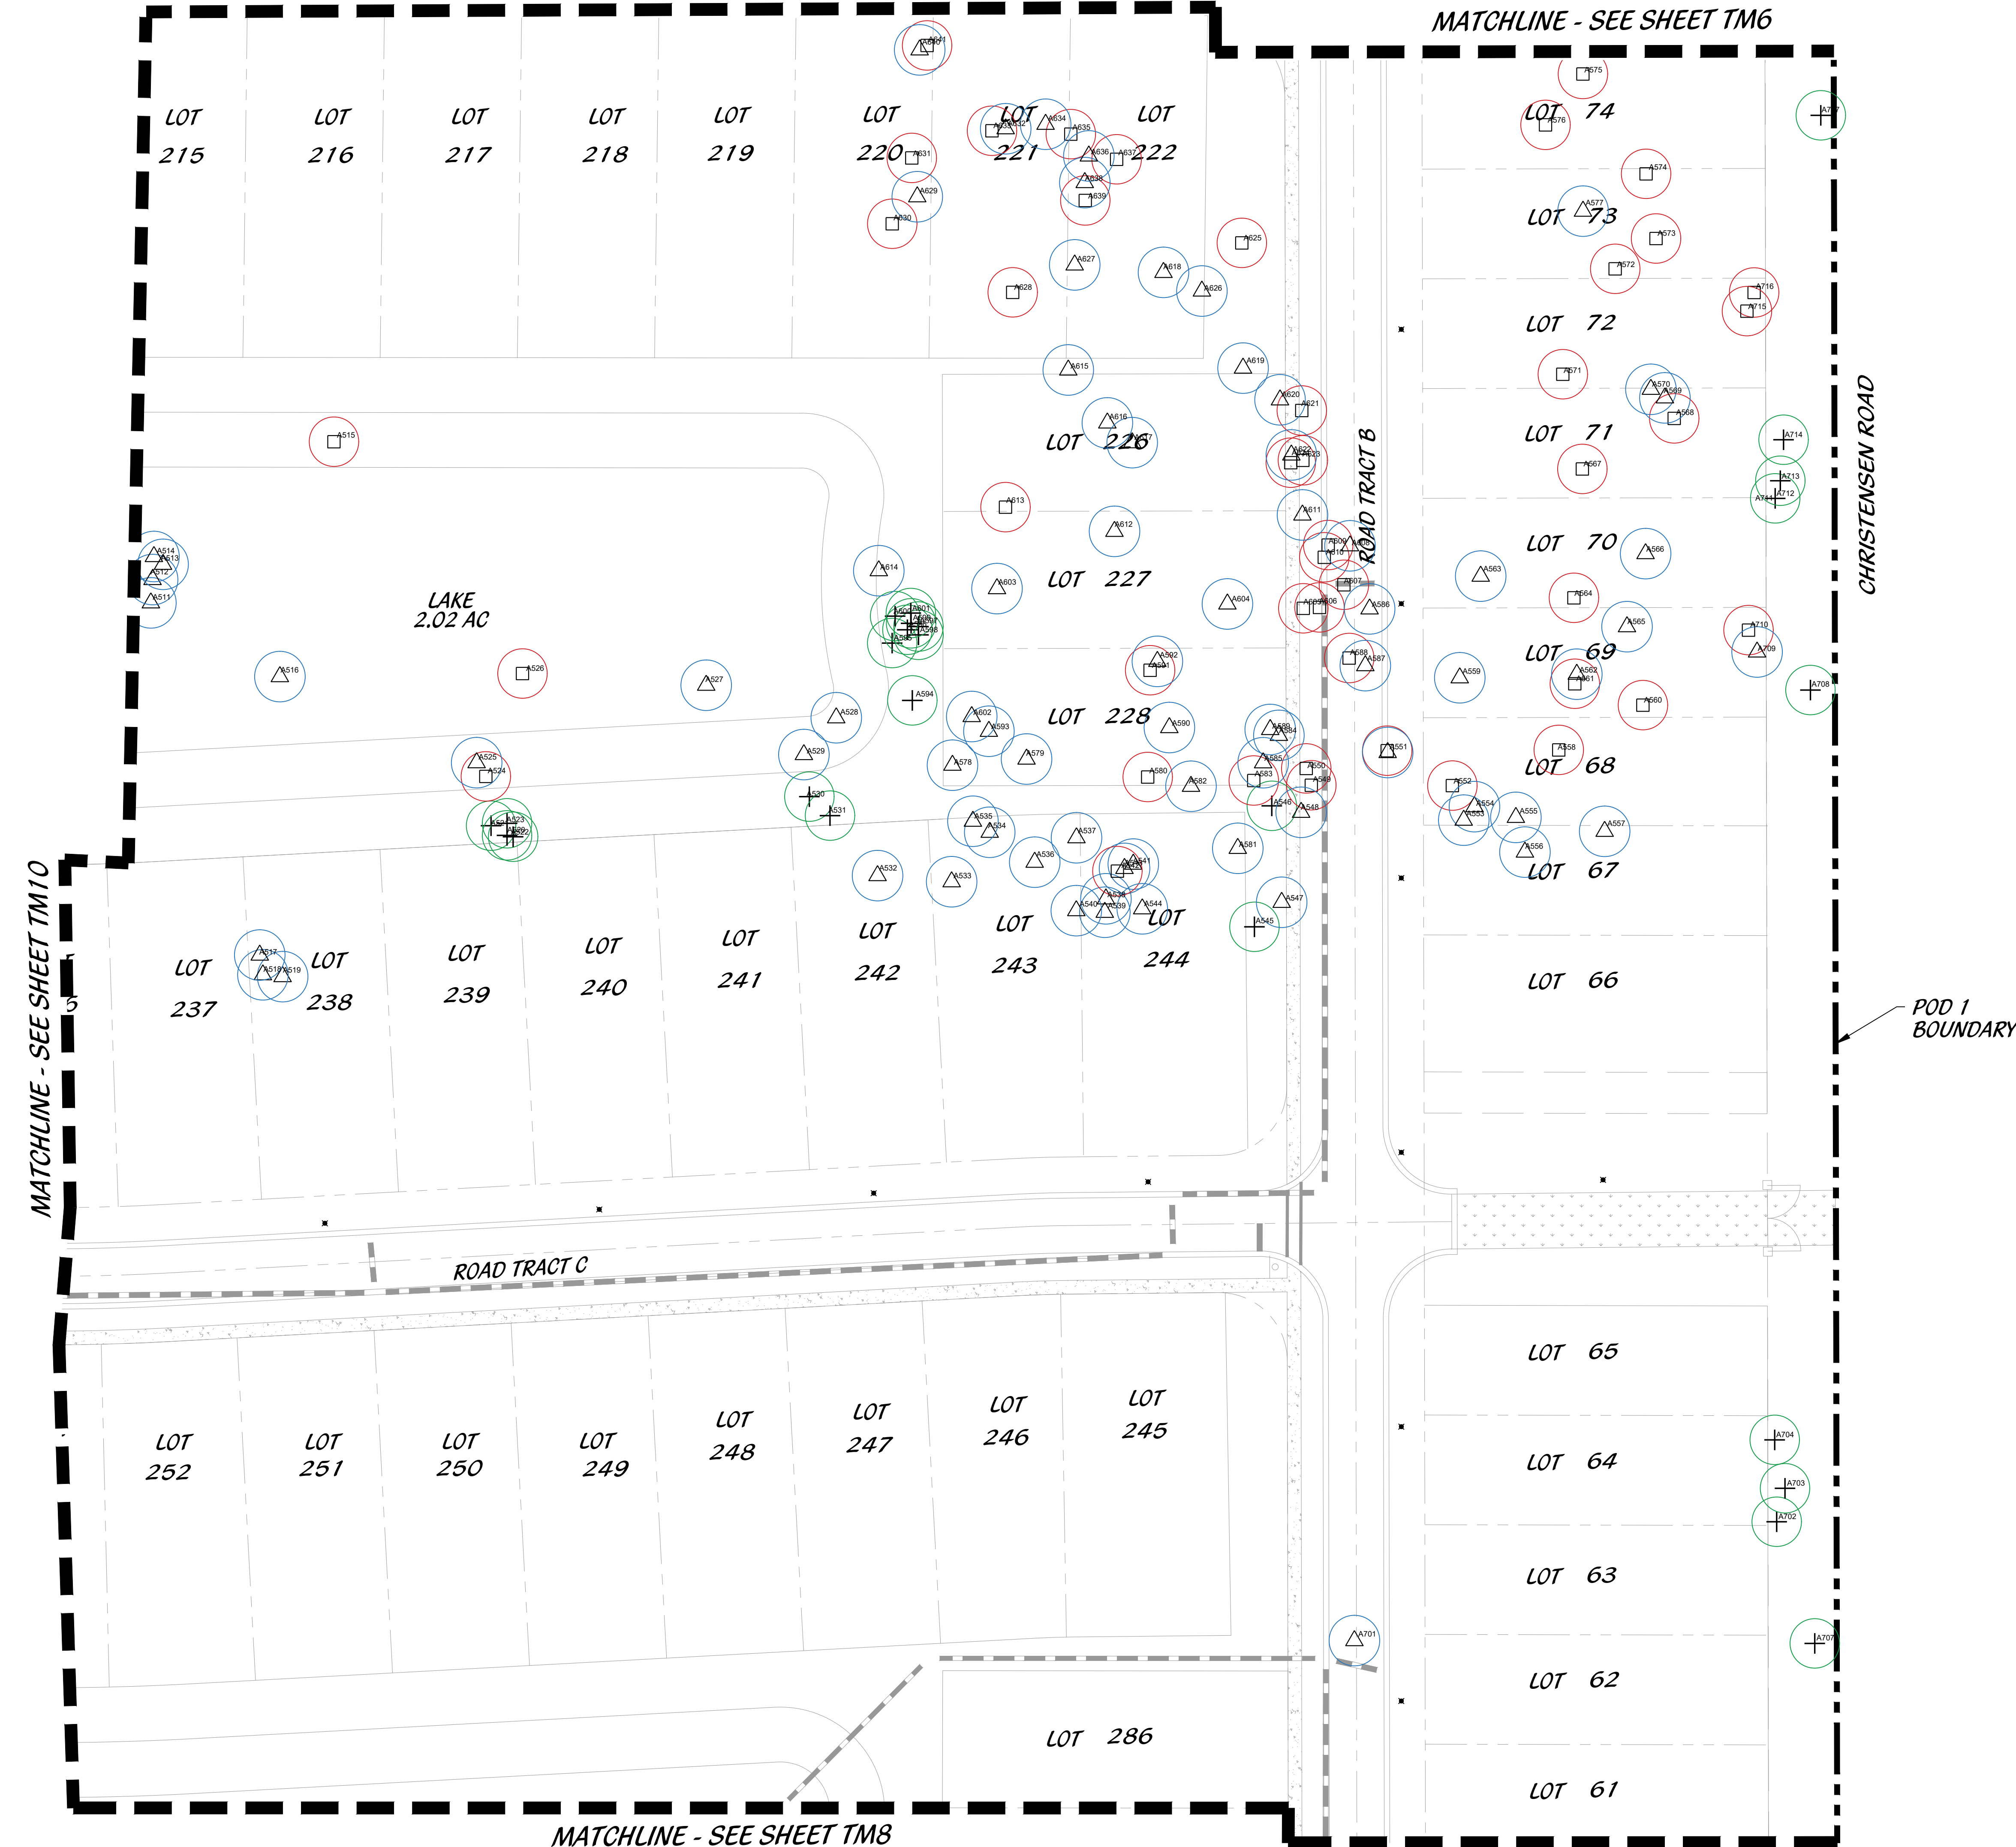

LEGEND

LB	LANDSCAPE BUFFER	STOP SIGN
LS	LANDSCAPE	DO NOT ENTER
SB	SETBACK	PEDESTRIAN CROSSING
SW	SIDEWALK	STREET LIGHT
TYP	TYPICAL	PRESERVE
DE	DRAINAGE EASEMENT	

**PLANNED DEVELOPMENT
TREE MITIGATION PLAN**

Cotleur & Hearing
Landscape Architects
Land Planners
Environmental Consultants
1934 Commerce Lane
Suite 1
Jupiter, Florida 33458
561.747.6336 · Fax 747.1377
www.cotleurhearing.com
Lic# LC-C000239

SYMPHONY LAKES
Ft. Pierce, Florida

DESIGNED	PRP
DRAWN	PRP
APPROVED	DTS
JOB NUMBER	21-1214
DATE	12-20-24
REVISIONS