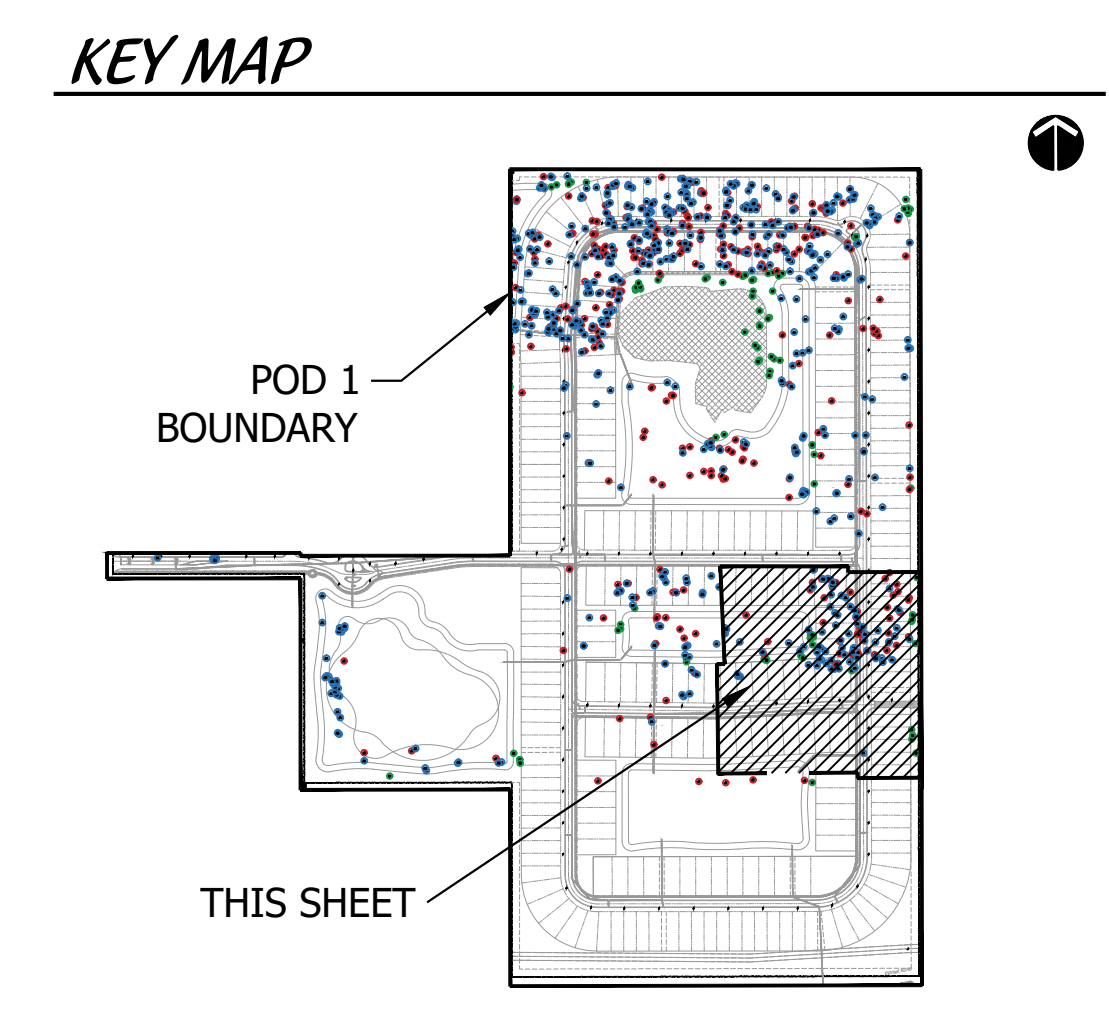

LEGEND

LB	LANDSCAPE BUFFER	STOP SIGN
LS	LANDSCAPE	DO NOT ENTER
SB	SETBACK	PEDESTRIAN CROSSING
SW	SIDEWALK	STREET LIGHT
TYP	TYPICAL	PRESERVE
DE	DRAINAGE EASEMENT	

**PLANNED DEVELOPMENT
TREE MITIGATION PLAN**

Cotleur & Hearing
Landscape Architects
Land Planners
Environmental Consultants
1934 Commerce Lane
Suite 1
Jupiter, Florida 33458
561.747.6336 · Fax 747.1377
www.cotleurhearing.com
Lic# LC-C000239

SYMPHONY LAKES
Ft. Pierce, Florida

DESIGNED	PRP
DRAWN	PRP
APPROVED	DTS
JOB NUMBER	21-1214
DATE	12-20-24
REVISIONS