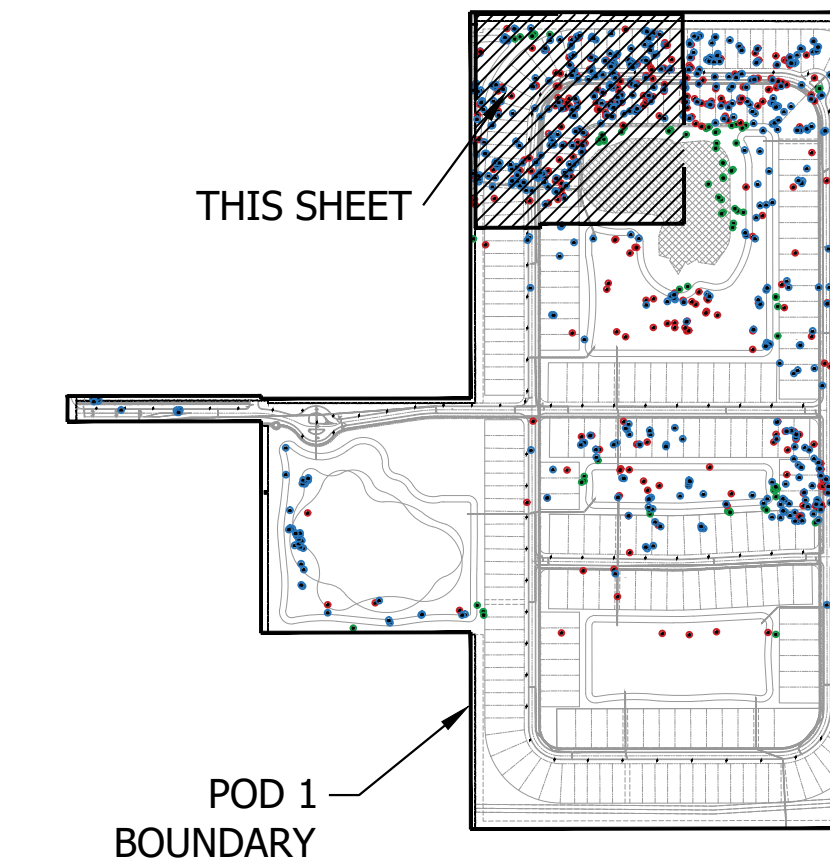

Cotleur & Hearing

Landscape Architects
Land Planners
Environmental Consultants

1934 Commerce Lane
Suite 1
Jupiter, Florida 33458
561.747.6336 · Fax 747.1377
www.cotleurhearing.com
Lic# LC-C000239

SYMPHONY LAKES

Ft. Pierce, Florida

POD 1 BOUNDARY

MATCHLINE - SEE SHEET TM5

LEGEND

LB	LANDSCAPE BUFFER	STOP SIGN
LS	LANDSCAPE	DO NOT ENTER
SB	SETBACK	PEDESTRIAN CROSSING
SW	SIDEWALK	STREET LIGHT
TYP	TYPICAL	PRESERVE
DE	DRAINAGE EASEMENT	

PLANNED DEVELOPMENT TREE MITIGATION PLAN

Scale: 1" = 30'-0"

North

DESIGNED	PRP
DRAWN	PRP
APPROVED	DTS
JOB NUMBER	21-1214
DATE	12-20-24
REVISIONS	

SHEET TM4 OF 18