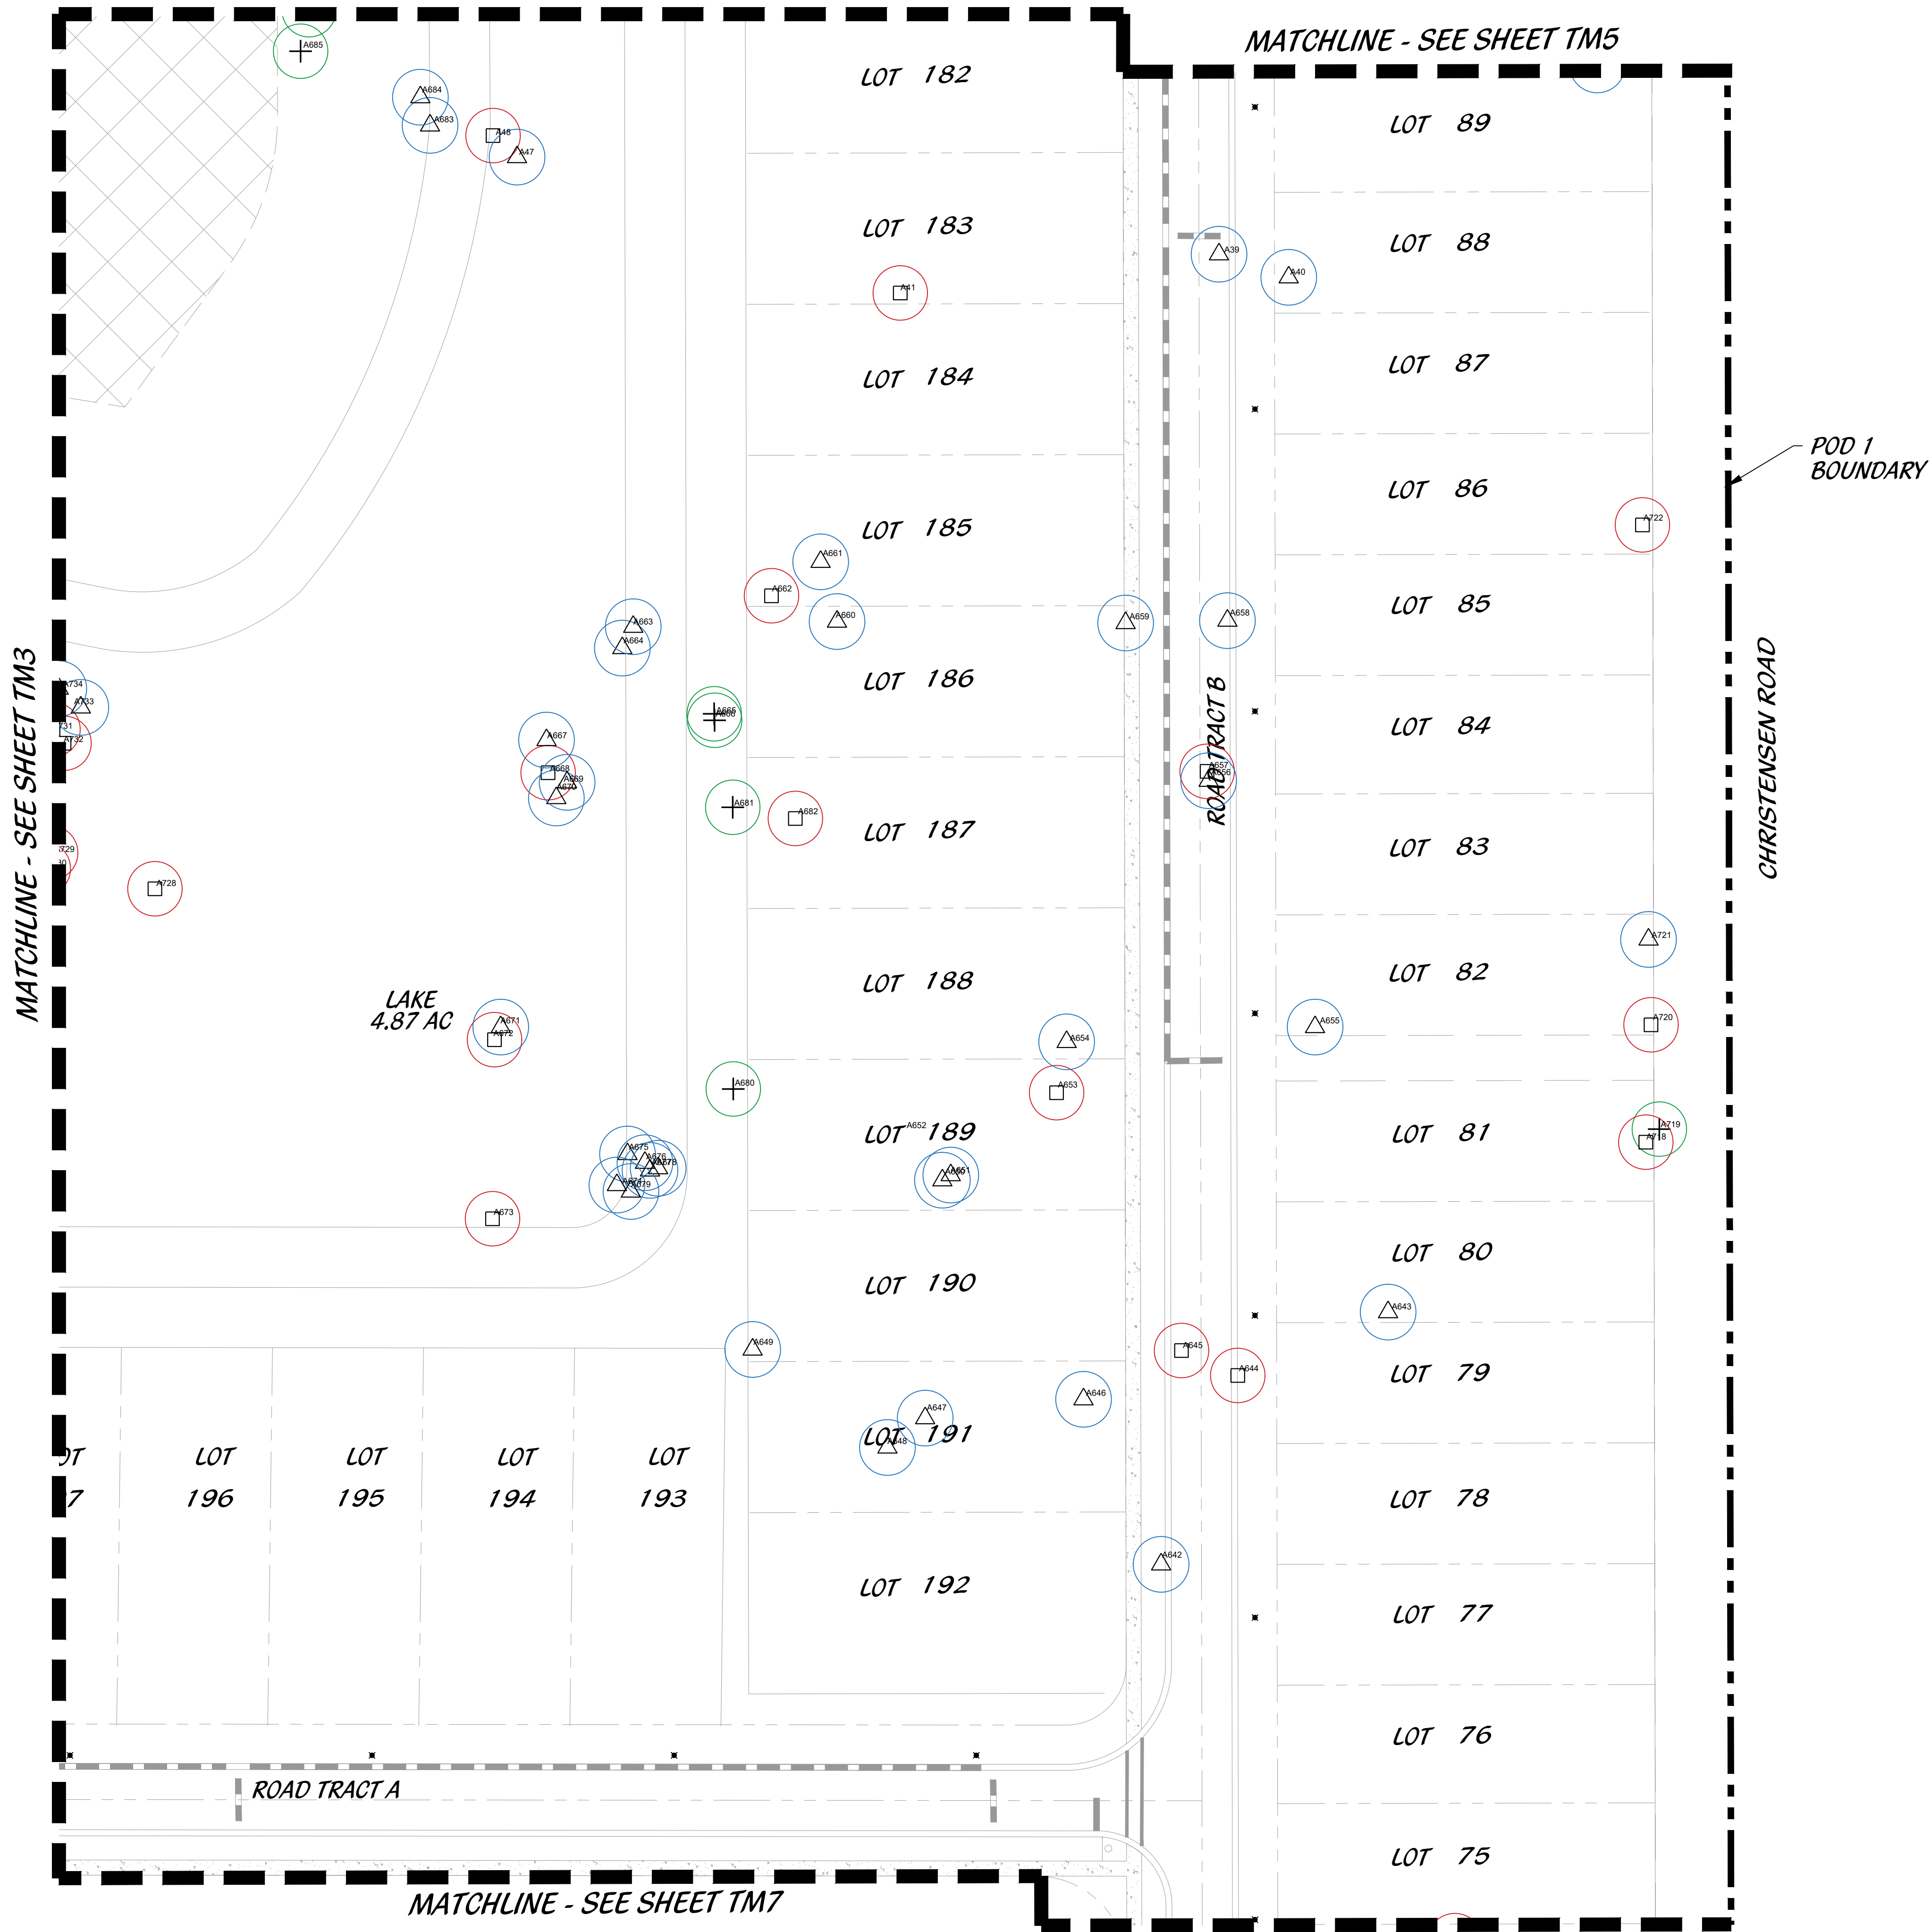

Ft. Pierce, Florida

MATCHLINE - SEE SHEET TM4

MATCHLINE - SEE SHEET TM6

CHRISTENSEN ROAD

POD 1 BOUNDARY

LEGEND

- | | | |
|-----|-------------------|---------------------|
| LB | LANDSCAPE BUFFER | STOP SIGN |
| LS | LANDSCAPE SETBACK | DO NOT ENTER |
| SB | SIDEWALK | PEDESTRIAN CROSSING |
| SW | TYPICAL | STREET LIGHT |
| TYP | DRAINAGE EASEMENT | PRESERVE |
| DE | | |

KEY MAP

LEGEND

- | | | |
|-----|-------------------|---------------------|
| LB | LANDSCAPE BUFFER | STOP SIGN |
| LS | LANDSCAPE SETBACK | DO NOT ENTER |
| SB | SETBACK | PEDESTRIAN CROSSING |
| SW | SIDEWALK | STREET LIGHT |
| TYP | TYPICAL | PRESERVE |
| DE | DRAINAGE EASEMENT | |