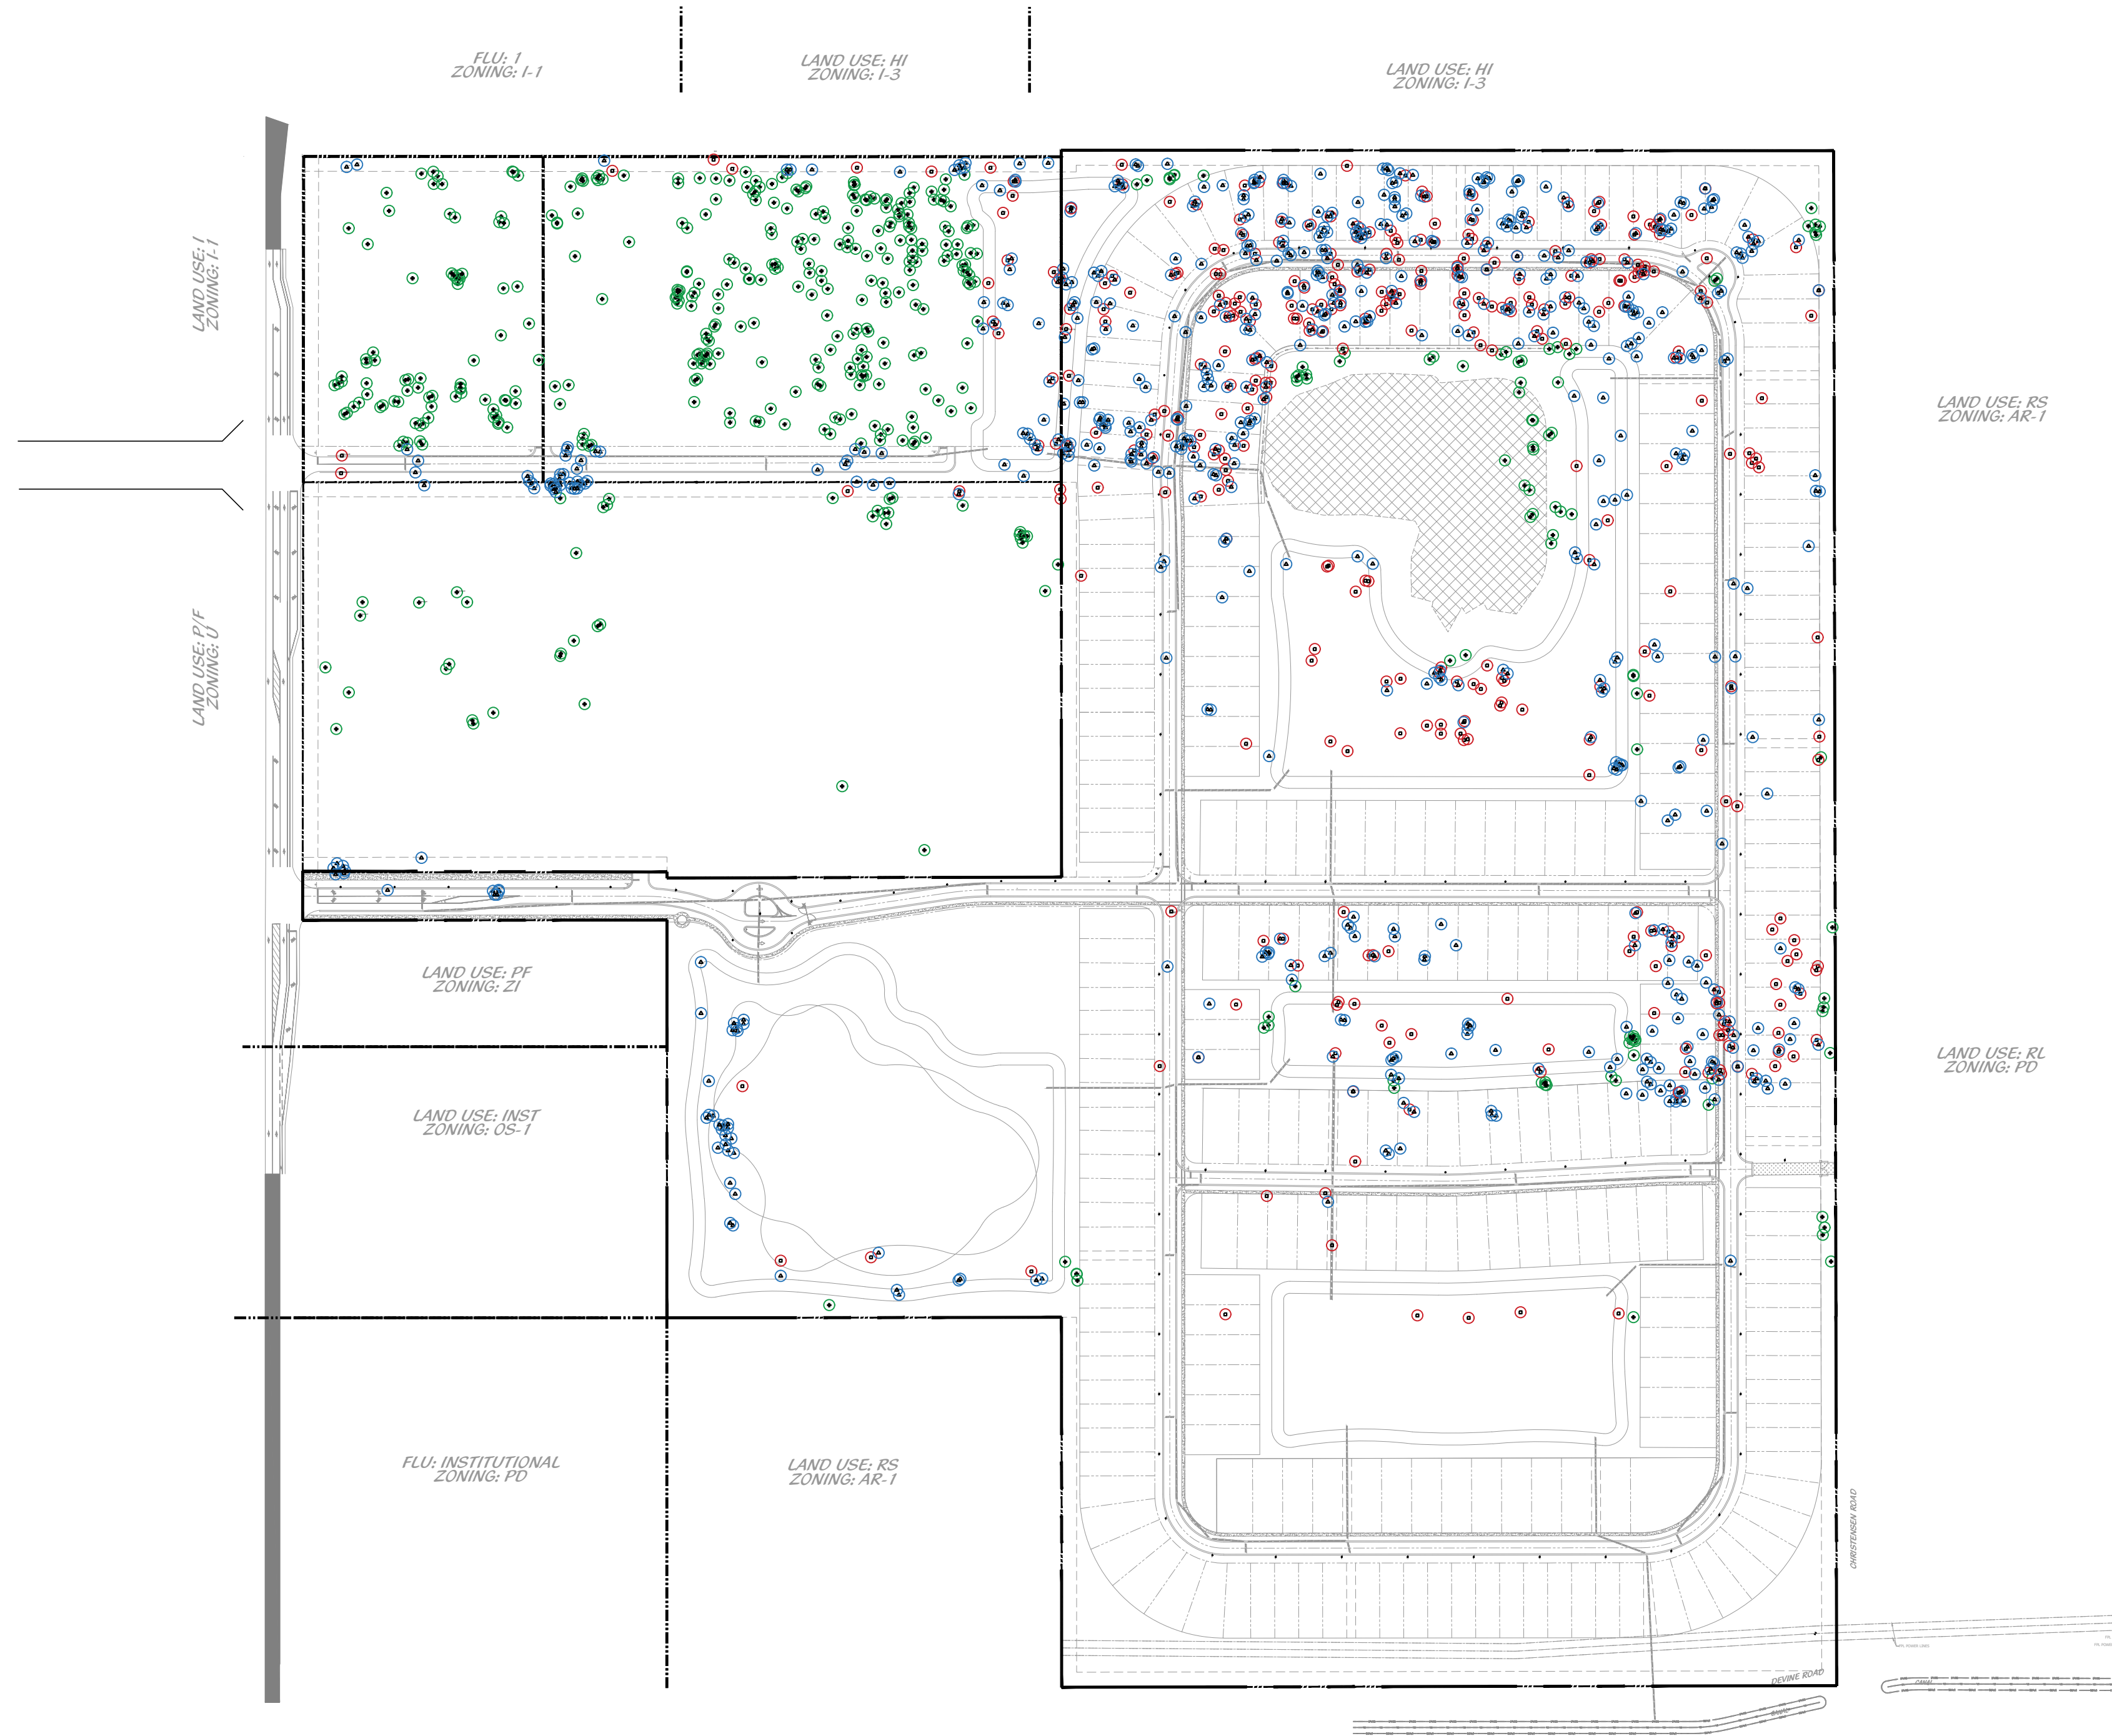

NOTE:
TREES TO REMAIN WILL BE PROTECTED AND BARRICADED IN PLACE.
REFER TO SHEET THREE FOR TREES TO BE REMOVED REQUIRING MITIGATION. NOT ALL TREES SHOWN ON THIS INVENTORY TO BE REMOVED REQUIRE MITIGATION.
ALL TREES ARE SHOWN FOR CONSTRUCTION AND PRESERVATION PURPOSES.
TREES NOTATED WITH "*" ARE DETERMINED IN POOR HEALTH BY CERTIFIED ARBORIST AND ARE EXCLUDED FROM IRC SECTION 926.12.(3).(a) REQUIREMENTS PER SECTION 926.07.(2).(c) PROVISIONS.

MITIGATION FEE IN LIEU: $95,200

CALCULATIONS:

OAKS

*THE REQUIRED MINIMUM TREE SIZE FOR A CANOPY TREE IS 12' OVERALL HEIGHT AND 2-1/2" CALIPER

- *1041" DBH TO BE MITIGATED FOR IN SYMPHONY LAKES
- *89" DBH OF OAKS (4"-12") PRESERVED IN PLACE
- *1248" DBH OF PINES PRESERVED IN PLACE

* EVERY 2" PLANTED COUNTED TOWARDS 1" MITIGATION CREDIT

*OUTSTANDING OAK INCHES REQUIRING PAYMENT

(IN FEE-IN-LIEU OF PLANTING):

- 952" DBH X $100/INCH
- 952" X 100 = $95,200

*0" OF HARDWOODS (4"-12" OAKS AND SLASH PINES CREDITS) ARE BEING PRESERVED ON SITE ABOVE THE REQUIRED MITIGATION BASED UPON CERTIFIED ARBORIST'S TREE HEALTH ASSESSMENT

SABAL PALMS

*THE REQUIRED MINIMUM TREE SIZE FOR A SABAL PALM IS 10' OVERALL HEIGHT

- *0 SABAL PALMS TO BE MITIGATED FOR IN SYMPHONY LAKES
- *PALMS TO BE RELOCATED IN DEDICATED PRESERVATION TRACTS

MITIGATION ($250 PER SABAL PALM)
X x 250 = $00,000

TOTAL FEE IN LIEU OF: $95,200 + $0,000 = $95,200

**PLANNED DEVELOPMENT
TREE MITIGATION PLAN**

Scale: 1" = 200'-0"

North

Cotleur & Hearing

Landscape Architects
Land Planners
Environmental Consultants

1934 Commerce Lane
Suite 1
Jupiter, Florida 33458
561.747.6336 · Fax 747.1377
www.cotleurhearing.com
Lic# LC-C000239

SYMPHONY LAKES

Ft. Pierce, Florida

DESIGNED	PRP
DRAWN	PRP
APPROVED	DTS
JOB NUMBER	21-1214
DATE	12-20-24
REVISIONS	

SHEET SP1 OF 18