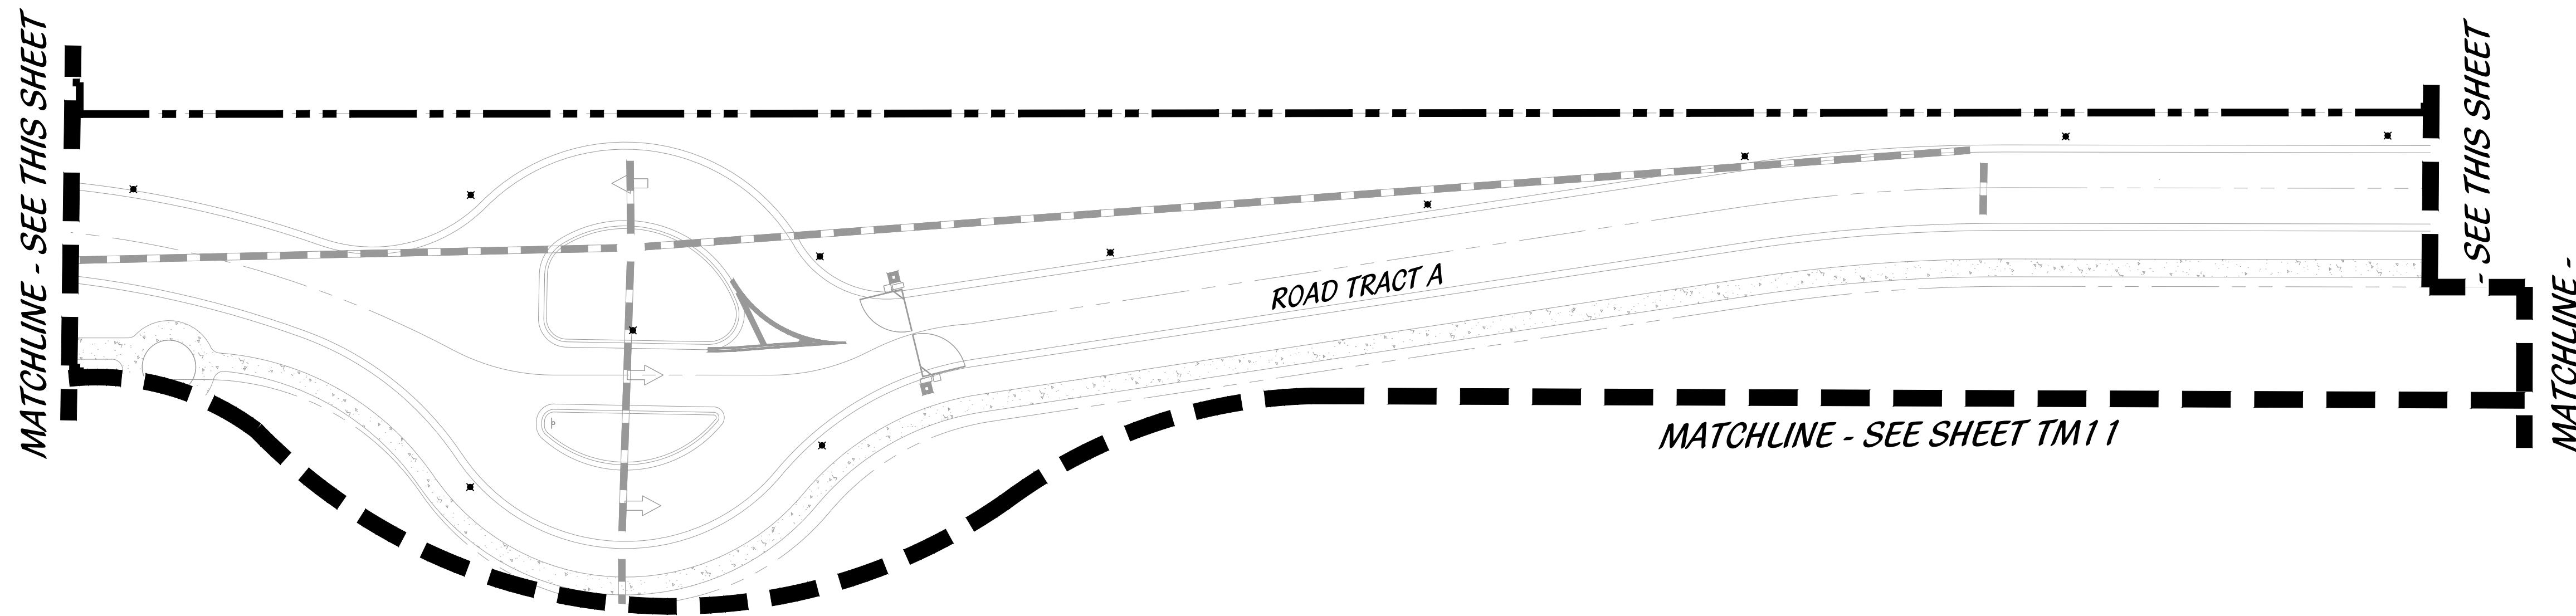

MATCHLINE - SEE THIS SHEET