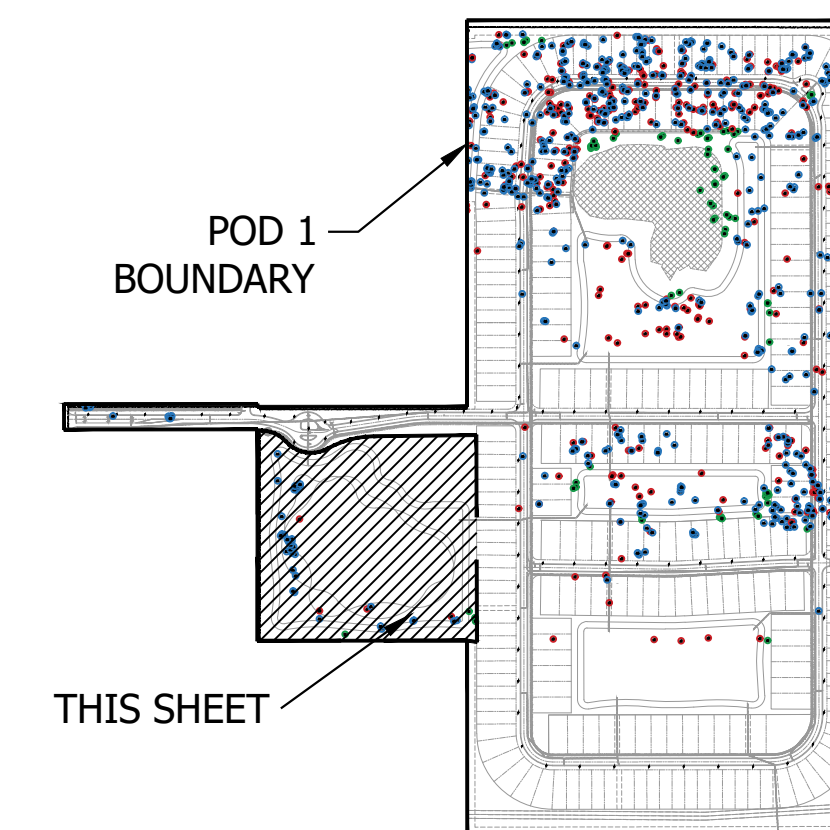

MATCHLINE - SEE SHEET TM2

~REC TRACT

EXISTING LAKE
7.12 AC

MATCHLINE - SEE SHEET TM10

POD 1 BOUNDARY

KEY MAP

LEGEND

LB	LANDSCAPE BUFFER	STOP SIGN
LS	LANDSCAPE	DO NOT ENTER
SB	SETBACK	PEDESTRIAN CROSSING
SW	SIDEWALK	STREET LIGHT
TYP	TYPICAL	PRESERVE
DE	DRAINAGE EASEMENT	

PLANNED DEVELOPMENT
TREE MITIGATION PLAN

Scale: 1" = 30'-0"

North

Cotleur & Hearing

Landscape Architects
Land Planners
Environmental Consultants
1934 Commerce Lane
Suite 1
Jupiter, Florida 33458
561.747.6336 · Fax 747.1377
www.cotleurhearing.com
Lic# LC-C000239

SYMPHONY LAKES

Ft. Pierce, Florida

DESIGNED	PRP
DRAWN	PRP
APPROVED	DTS
JOB NUMBER	21-1214
DATE	12-20-24
REVISIONS	

SHEET TM11 of 18