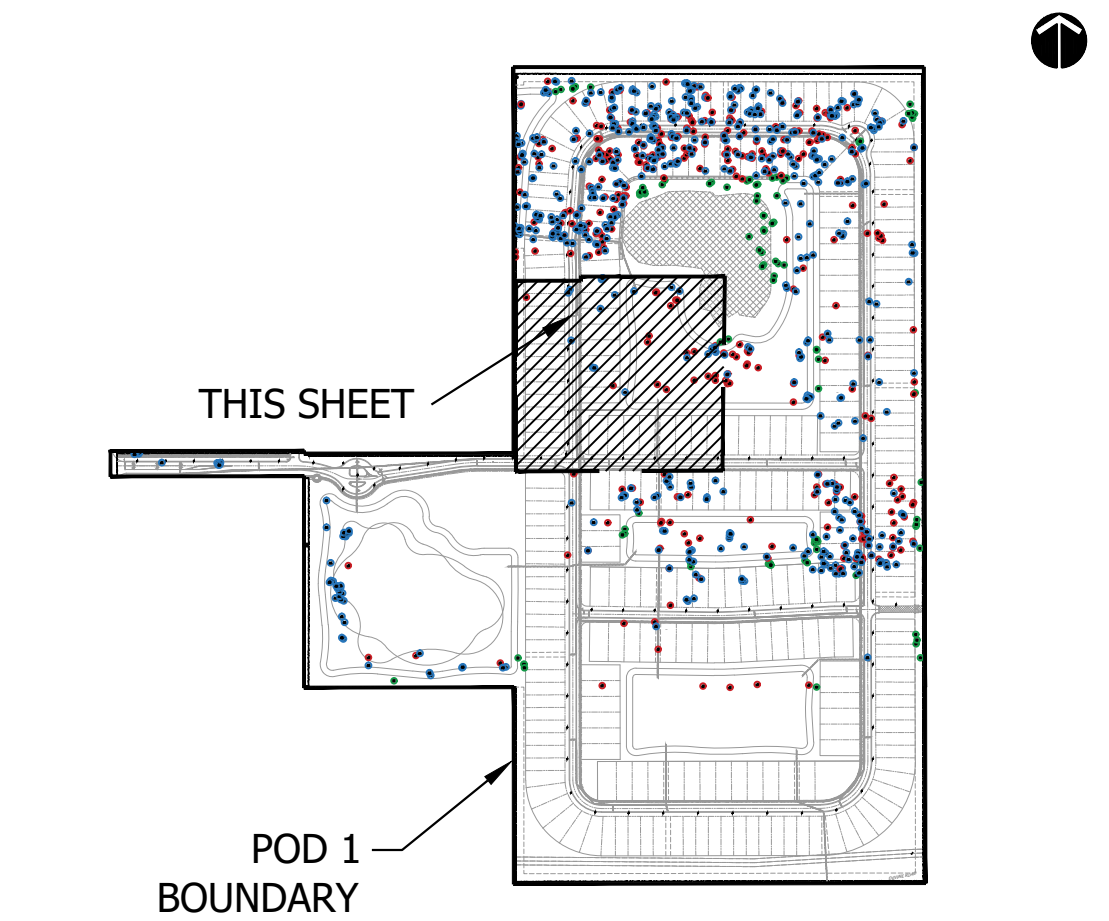

KEY MAP

LEGEND

- | | | |
|-----|-------------------|---------------------|
| LB | LANDSCAPE BUFFER | STOP SIGN |
| LS | LANDSCAPE SETBACK | DO NOT ENTER |
| SB | SETBACK | PEDESTRIAN CROSSING |
| SW | SIDEWALK | STREET LIGHT |
| TYP | TYPICAL | PRESERVE |
| DE | DRAINAGE EASEMENT | |