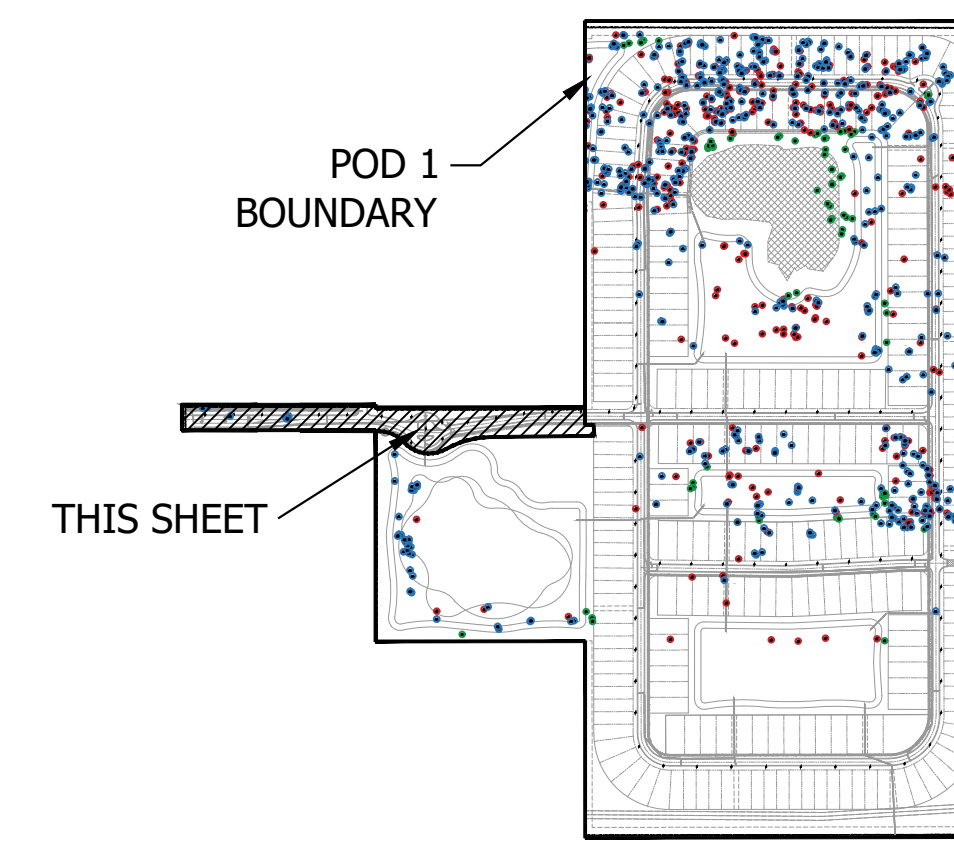

KEY MAP

LEGEND

LB	LANDSCAPE BUFFER	STOP SIGN
LS	LANDSCAPE	DO NOT ENTER
SB	SETBACK	PEDESTRIAN CROSSING
SW	SIDEWALK	STREET LIGHT
TYP	TYPICAL	PRESERVE
DE	DRAINAGE EASEMENT	

PLANNED DEVELOPMENT TREE MITIGATION PLAN

Scale: 1" = 30'-0"

North

Cotleur & Hearing

Landscape Architects
Land Planners
Environmental Consultants
1934 Commerce Lane
Suite 1
Jupiter, Florida 33458
561.747.6336 · Fax 747.1377
www.cotleurhearing.com
Lic# LC-C000239

SYMPHONY LAKES

Ft. Pierce, Florida

DESIGNED _____ PRP
DRAWN _____ PRP
APPROVED _____ DTS
JOB NUMBER 21-1214
DATE 12-20-24
REVISIONS _____

SHEET TM2 OF 18