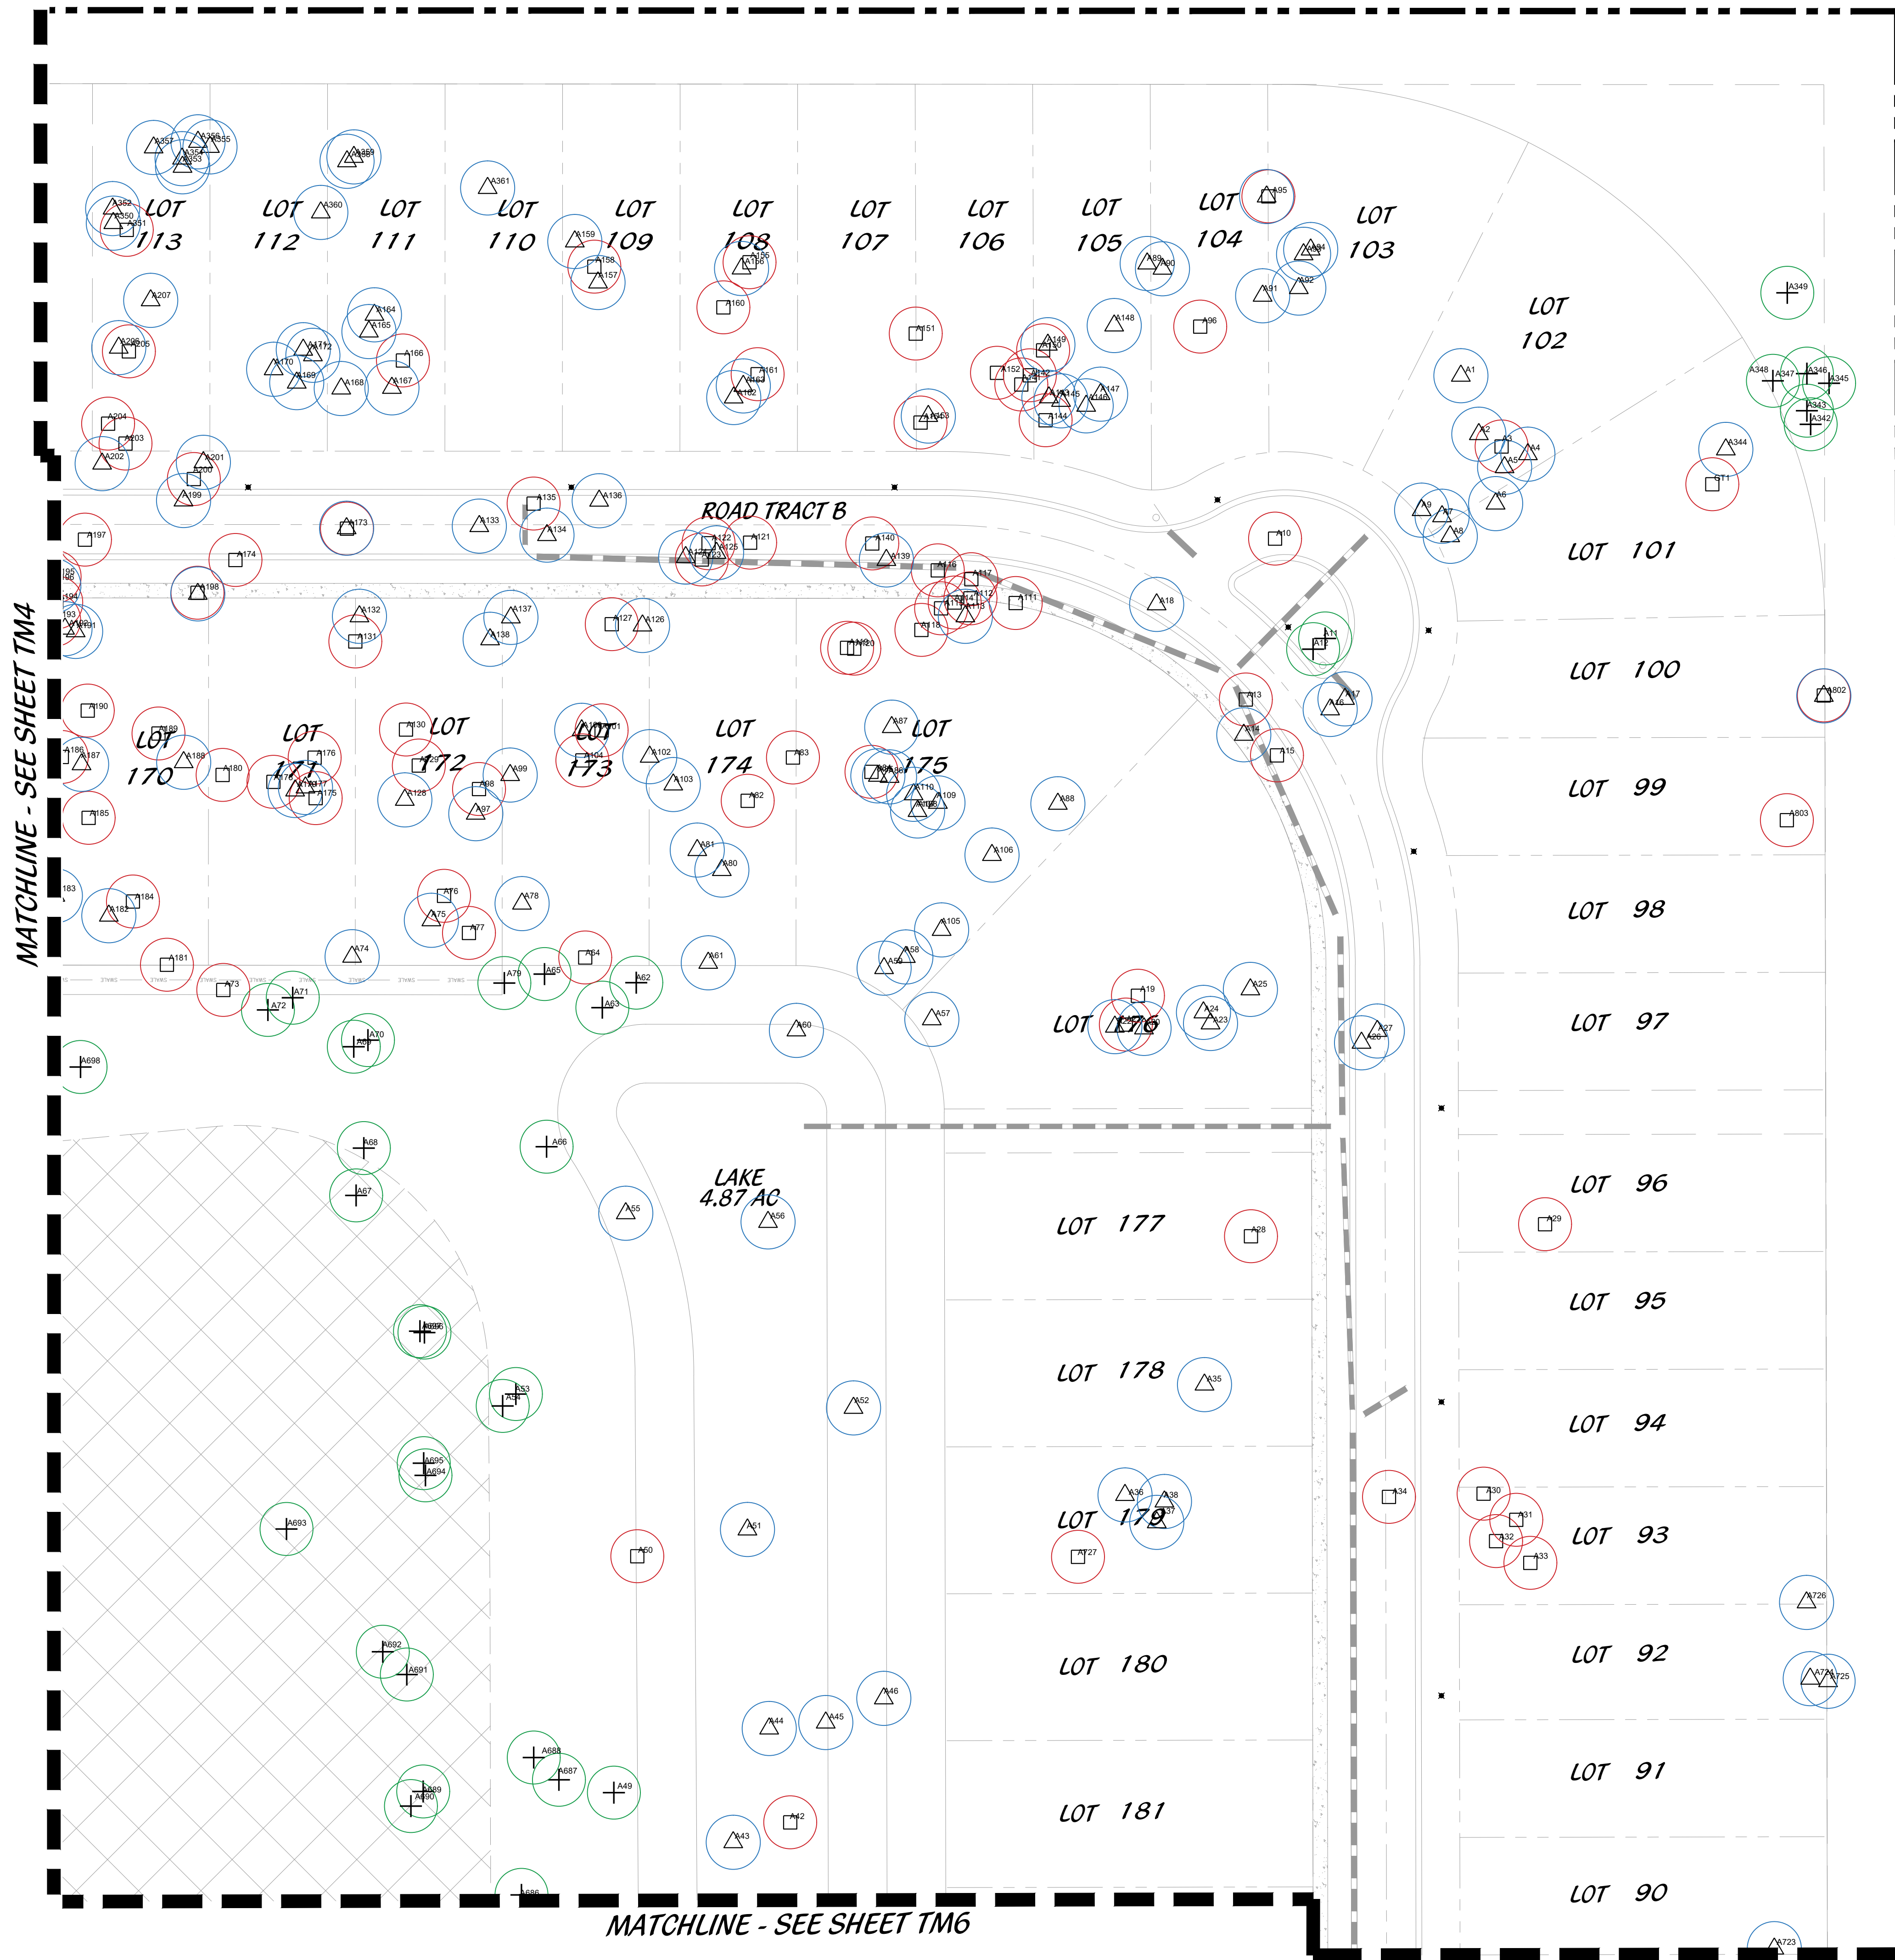

MATCHLINE - SEE SHEET TM4

MATCHLINE - SEE SHEET TM6

CHRISTENSEN ROAD

POD 1 BOUNDARY

LEGEND

LB	LANDSCAPE BUFFER	STOP SIGN
LS	LANDSCAPE SETBACK	DO NOT ENTER
SB	SIDEWALK	PEDESTRIAN CROSSING
SW	TYPICAL	STREET LIGHT
TYP	DRAINAGE EASEMENT	PRESERVE
DE		

PLANNED DEVELOPMENT TREE MITIGATION PLAN

Scale: 1" = 30'-0"

North

DESIGNED _____ PRP
DRAWN _____ PRP
APPROVED _____ DTS
JOB NUMBER 21-1214
DATE 12-20-24
REVISIONS _____

SHEET **TM5** OF 18