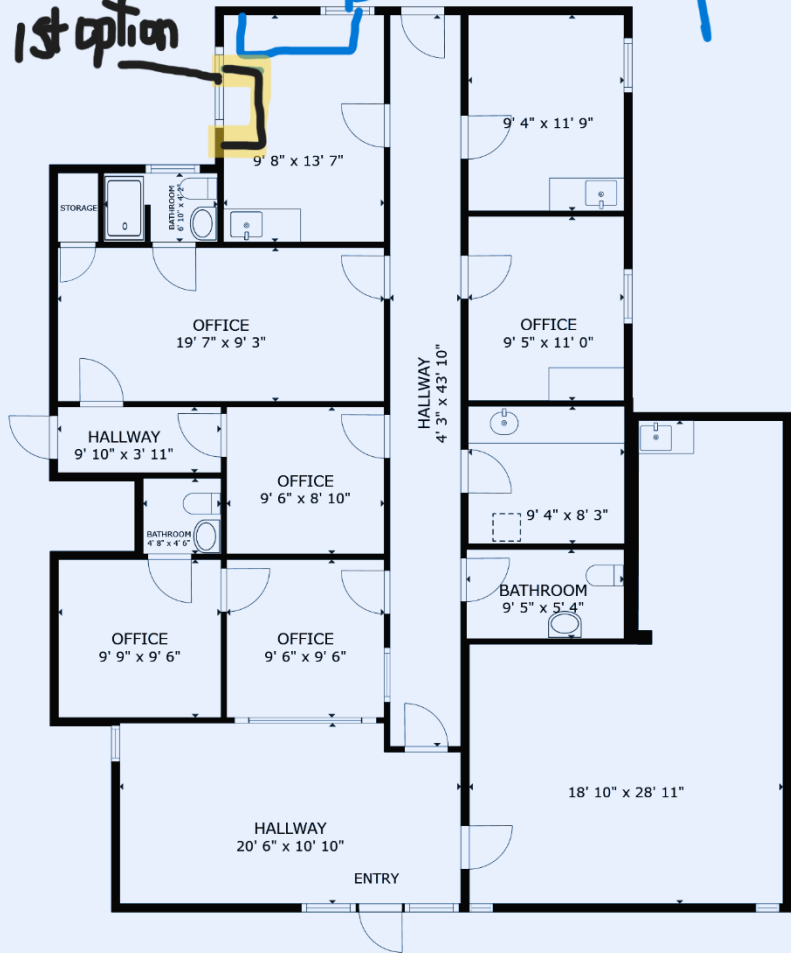

1st option ← 2nd option

FLOOR PLAN

The marked arrow (>>>) indicates the location where the Vitros 5600 Integrated System will be placed, utilizing a 240-watt AC adapter outlet. This will be the sole room designated for lab testing. The Vitros 5600 is a waterless analyzer. For more information about this system, please refer to the weblink.

Simplify with a waterless lab <https://www.quidelortho.com/eg/en/products/vitros-systems/vitros-5600-integrated-system-analyzer>

VITROS systems do not rely on water, giving you greater flexibility to plan your lab layout.