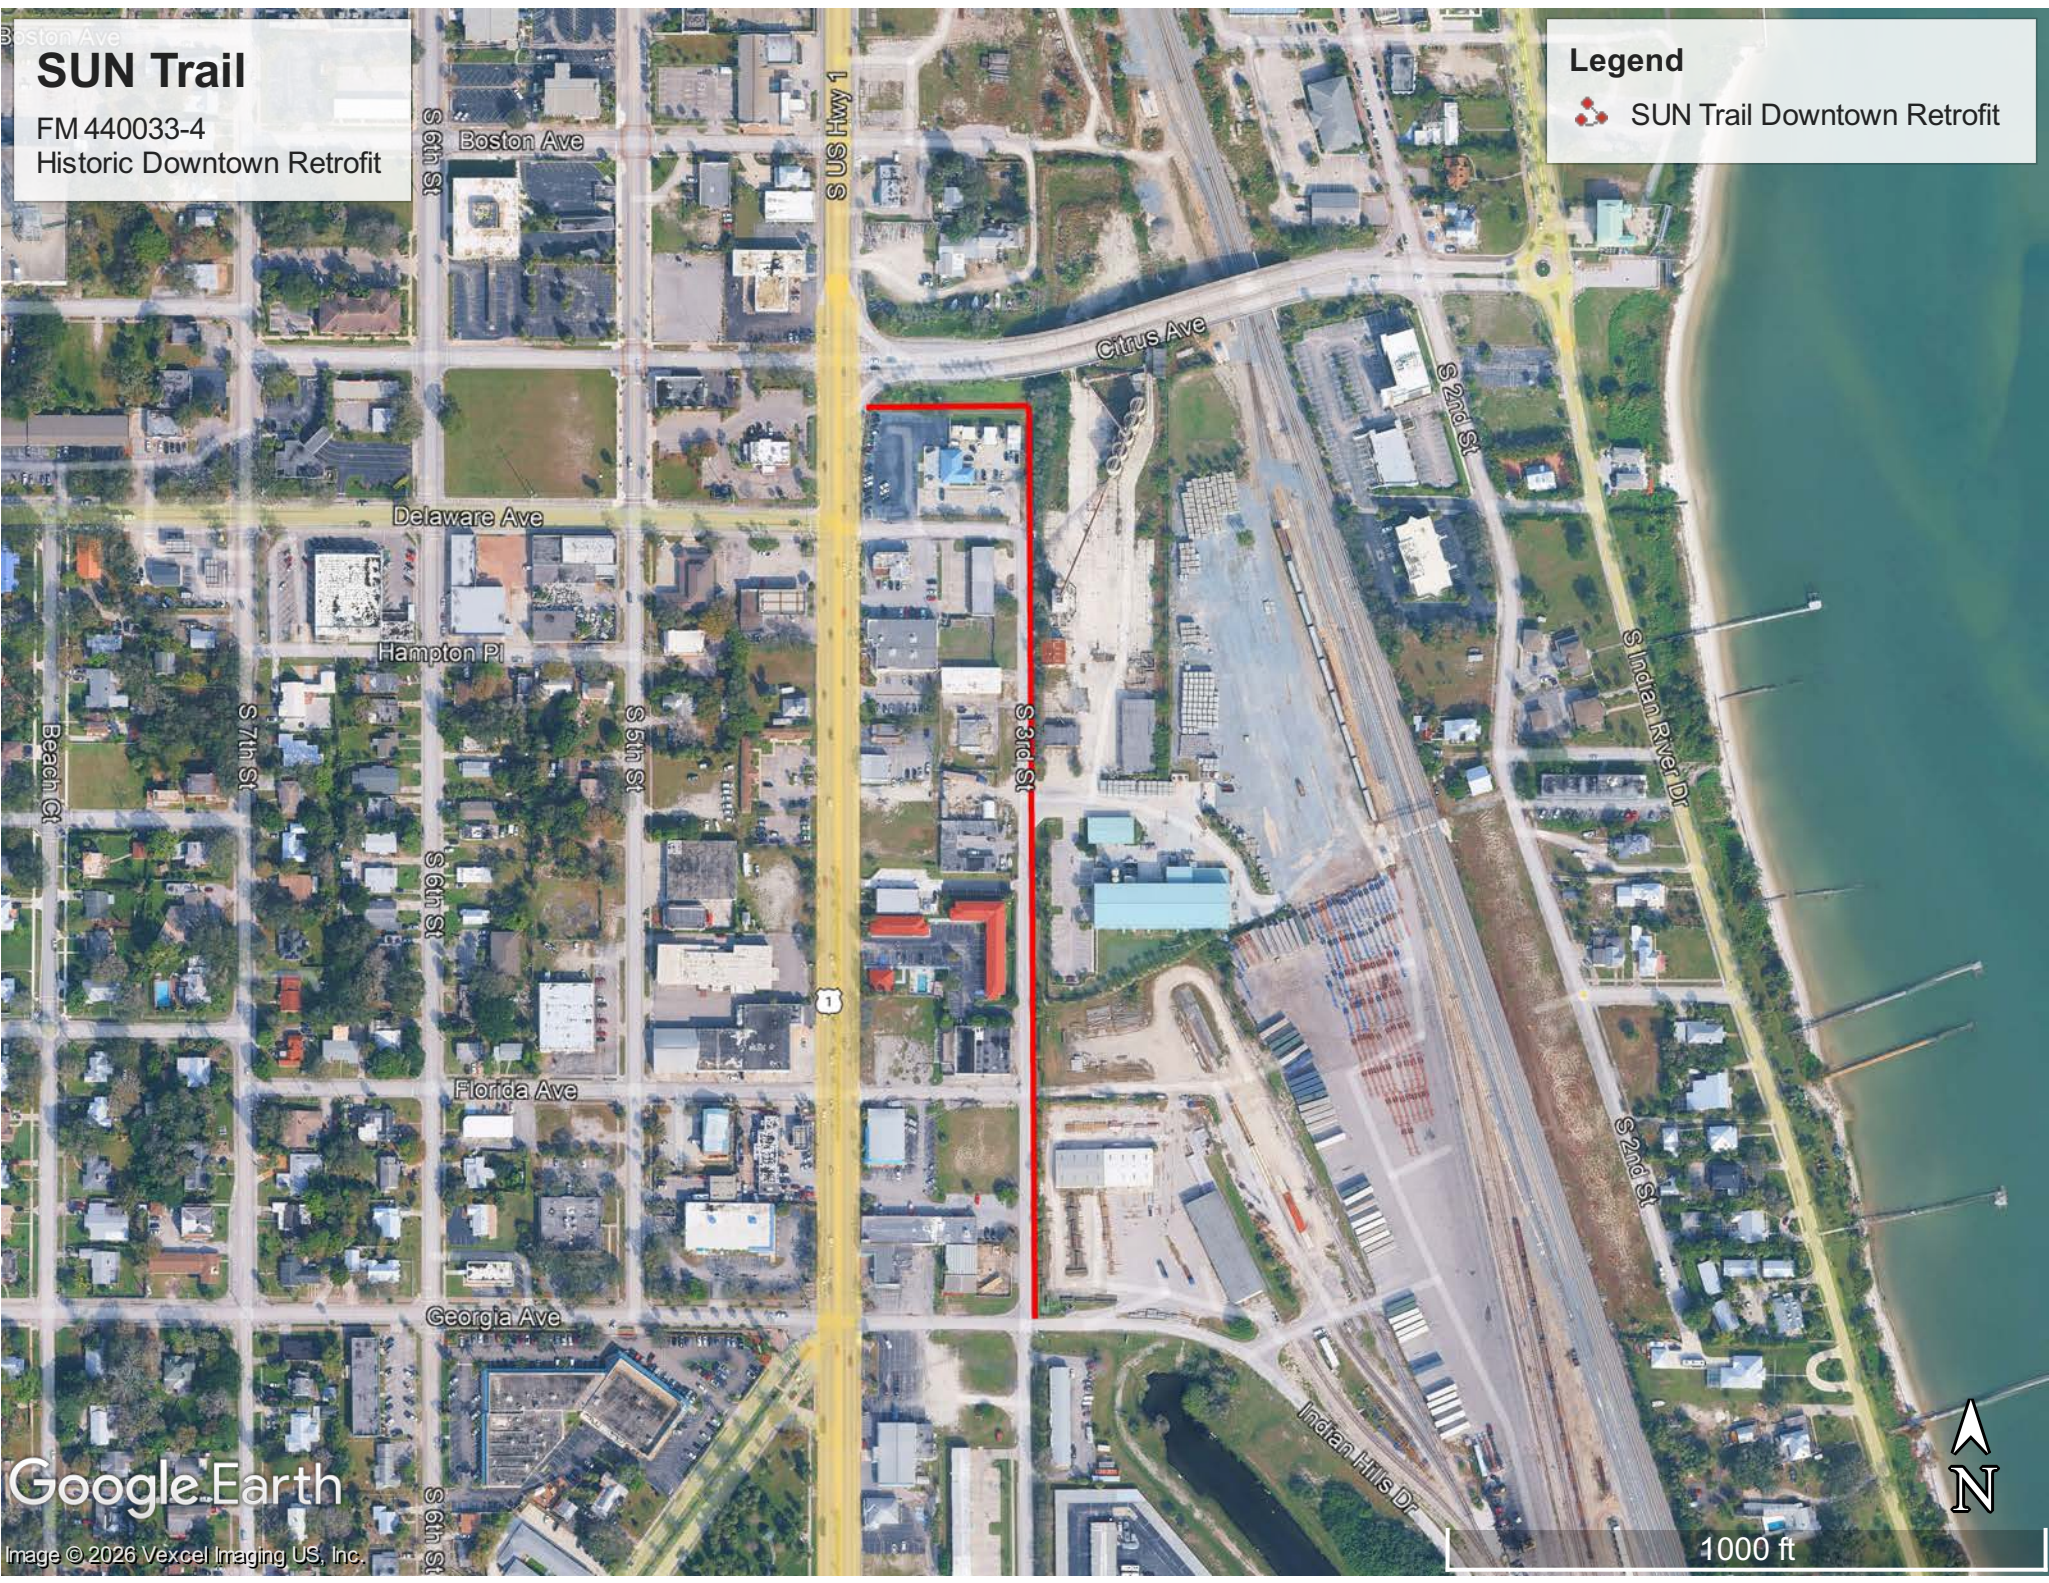

SUN Trail

FM 440033-4
Historic Downtown Retrofit

Legend

 SUN Trail Downtown Retrofit

Google Earth

Image © 2026 Vexcel Imaging US, Inc.

1000 ft