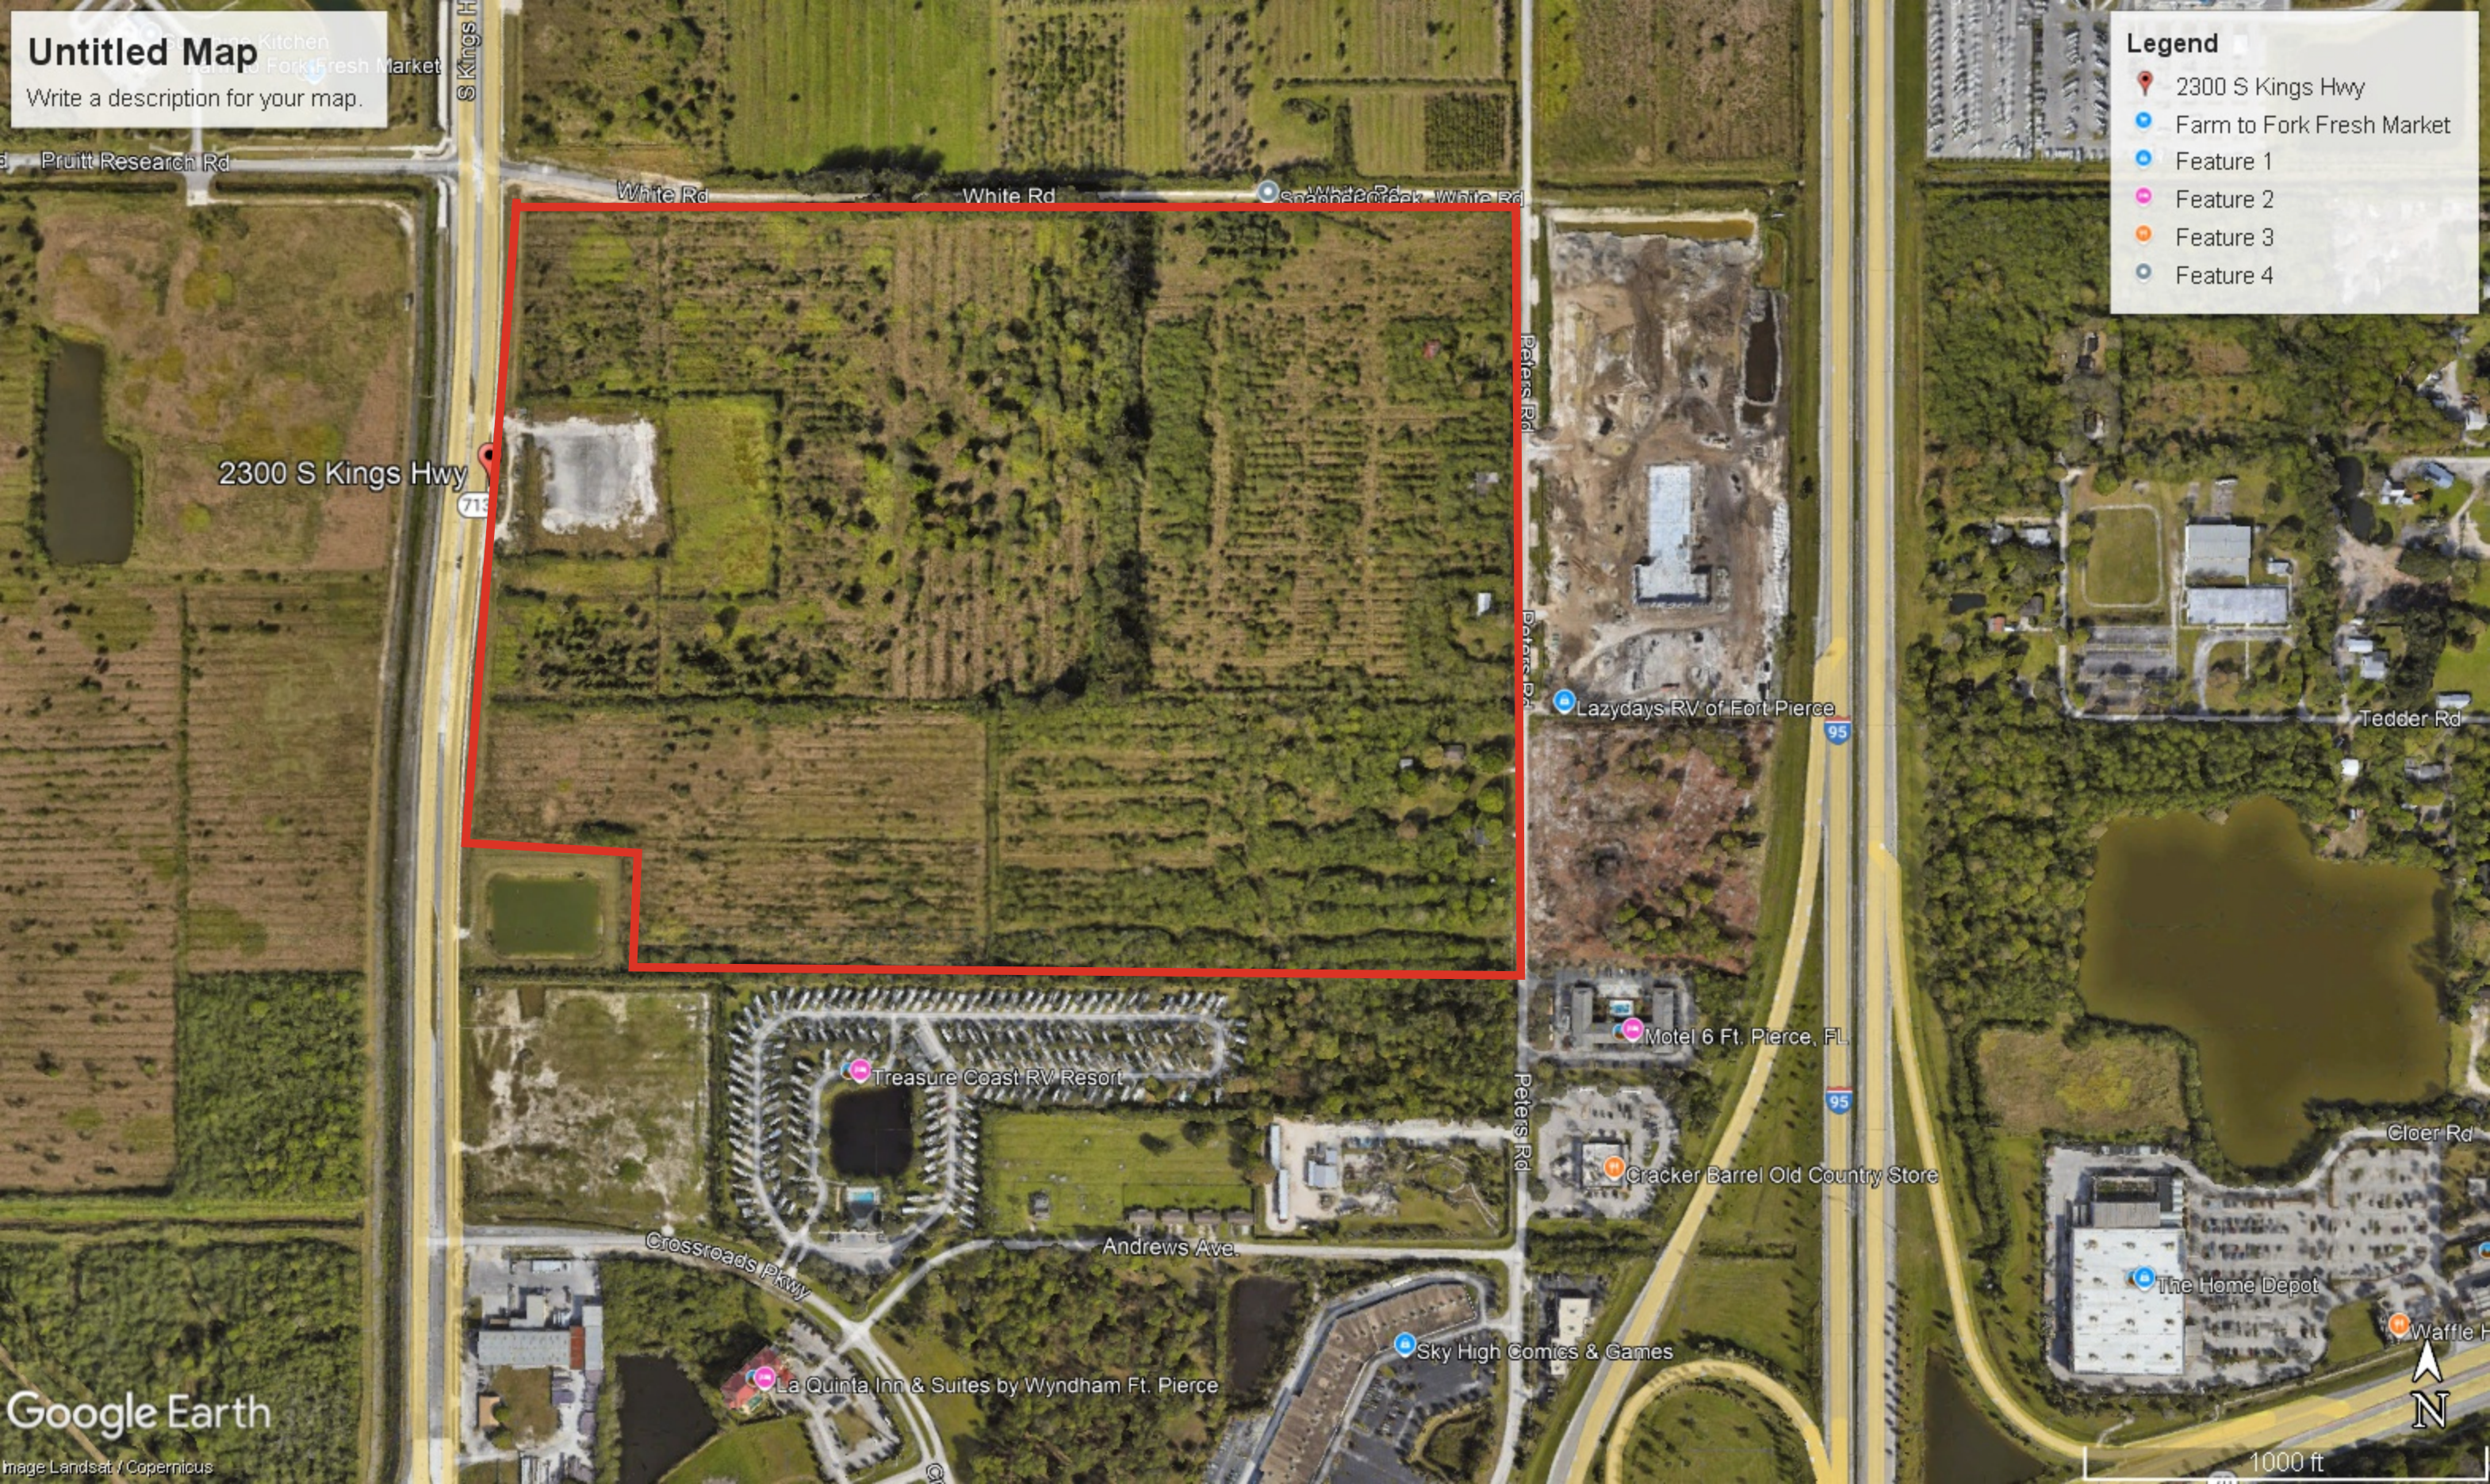

Legend

- 2300 S Kings Hwy
- Farm to Fork Fresh Market
- Feature 1
- Feature 2
- Feature 3
- Feature 4

Untitled Map
Write a description for your map.

- Legend**
- 📍 2300 S Kings Hwy
 - 🟦 Farm to Fork Fresh Market
 - 🟦 Feature 1
 - 🟪 Feature 2
 - 🟠 Feature 3
 - 🟩 Feature 4

© 2024 Google

Google Earth

© 2025 Google

6.07 ft

Untitled Map
Write a description for your map.

- Legend**
- 📍 2300 S Kings Hwy
 - 🟦 Farm to Fork Fresh Market
 - 🟦 Feature 1
 - 🟪 Feature 2
 - 🟠 Feature 3
 - 🟩 Feature 4

Untitled Map
Write a description for your map.

- Legend**
- 📍 2300 S Kings Hwy
 - 🟦 Farm to Fork Fresh Market
 - 🟦 Feature 1
 - 🟪 Feature 2
 - 🟠 Feature 3
 - 🟡 Feature 4