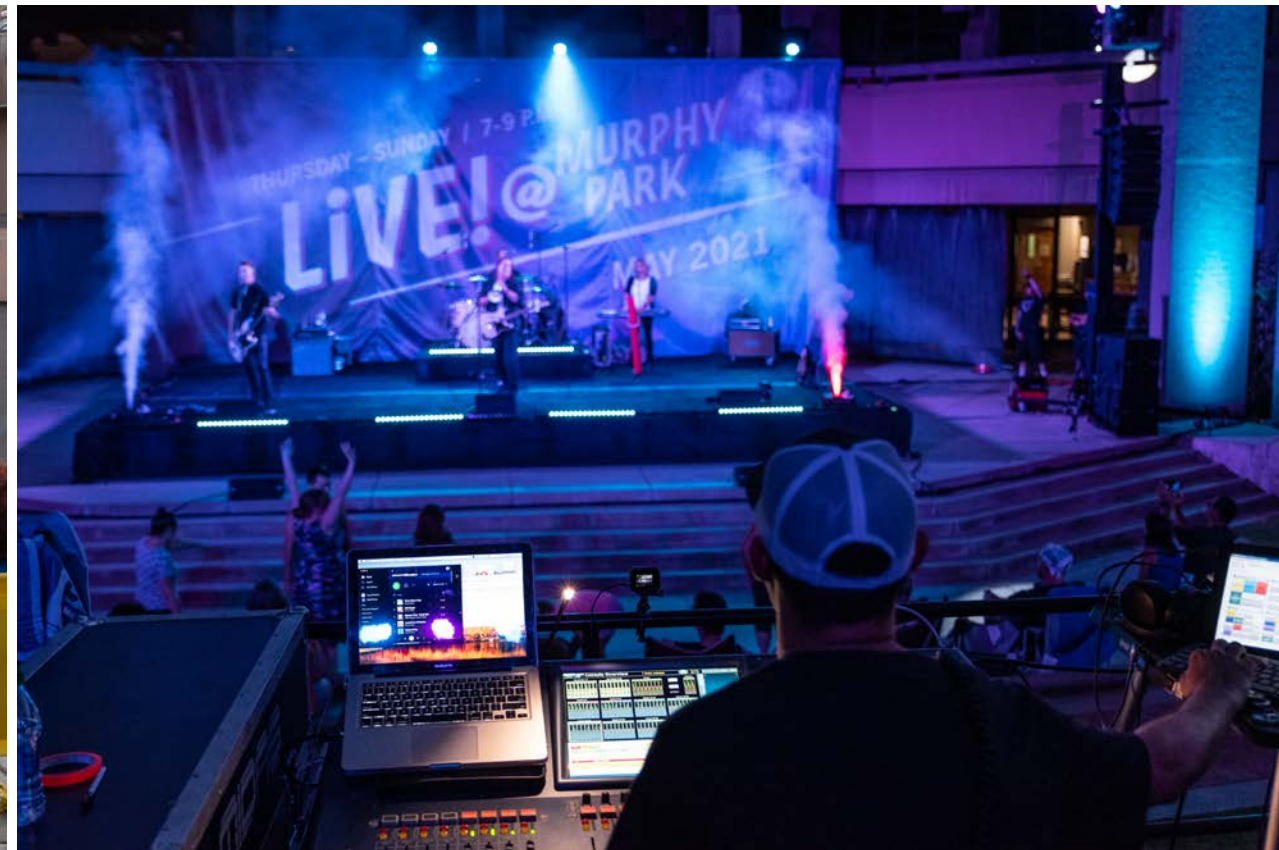

LiVE! @ Murphy Park – May 2021 recap