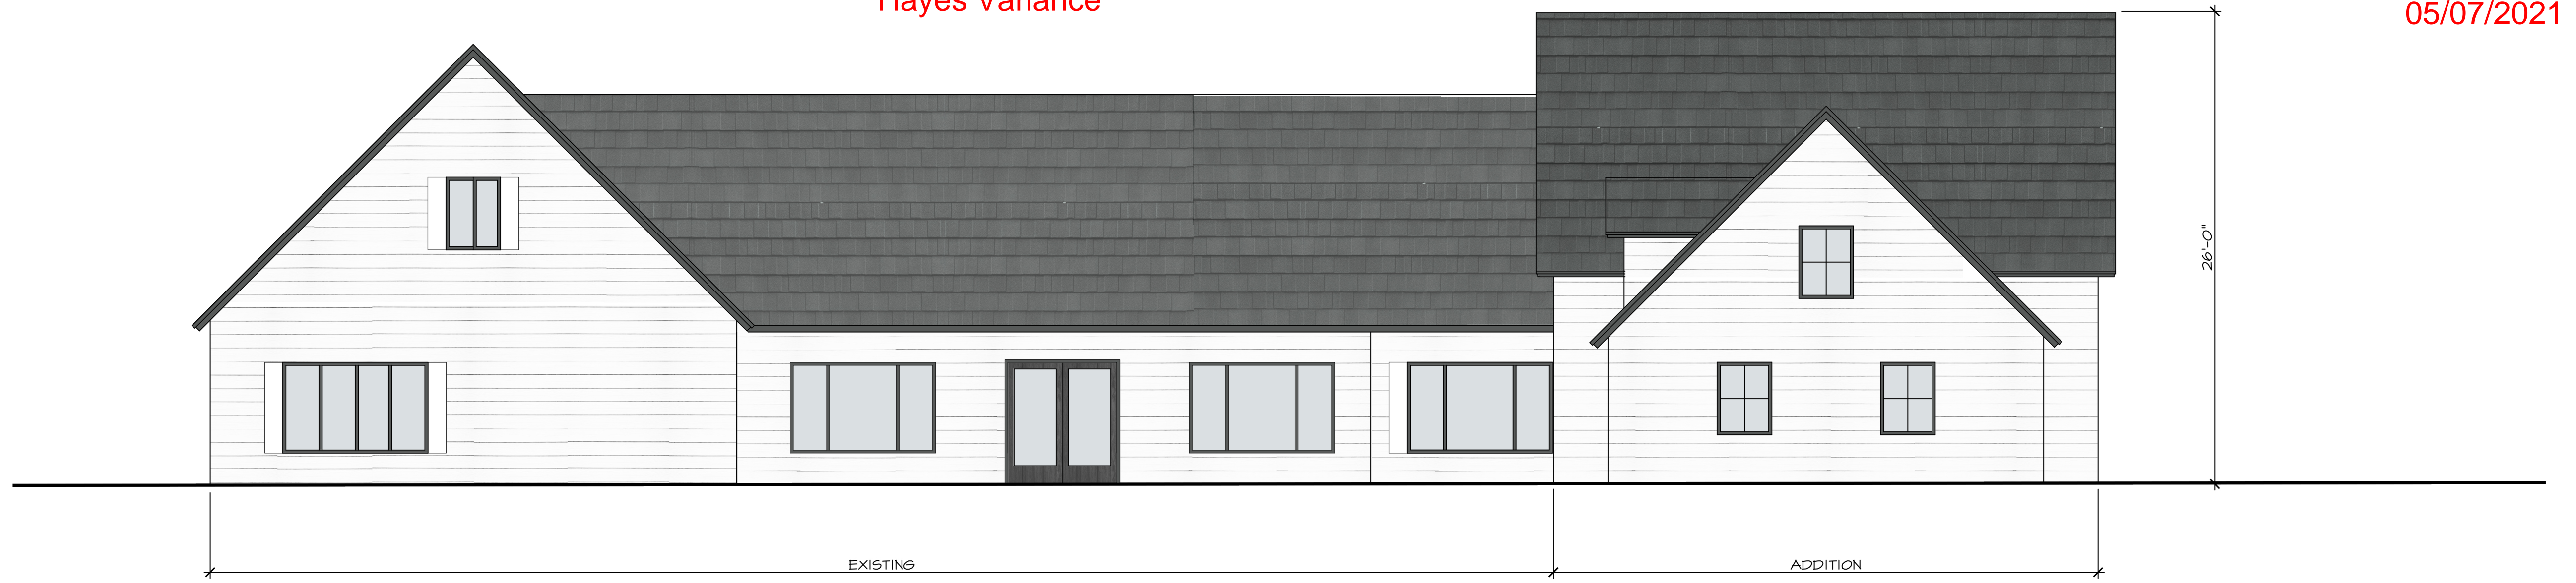

NOT FOR CONSTRUCTION
PROGRESS PRINT

MIKE AND RENE HAYES
6613 W SURREY AVE
GLENDALE, AZ 85304 (480) 468-6091

VAR21-02: HAYES ADDITION PROPOSAL
6613 W SURREY AVE
GLENDALE, AZ 85304

DRAWN :

SHEET

A2

OF SHEETS

NORTH ELEVATION 3/16" = 1'-0"

SOUTH ELEVATION 3/16" = 1'-0"

EAST ELEVATION 3/16" = 1'-0"

WEST ELEVATION 3/16" = 1'-0"