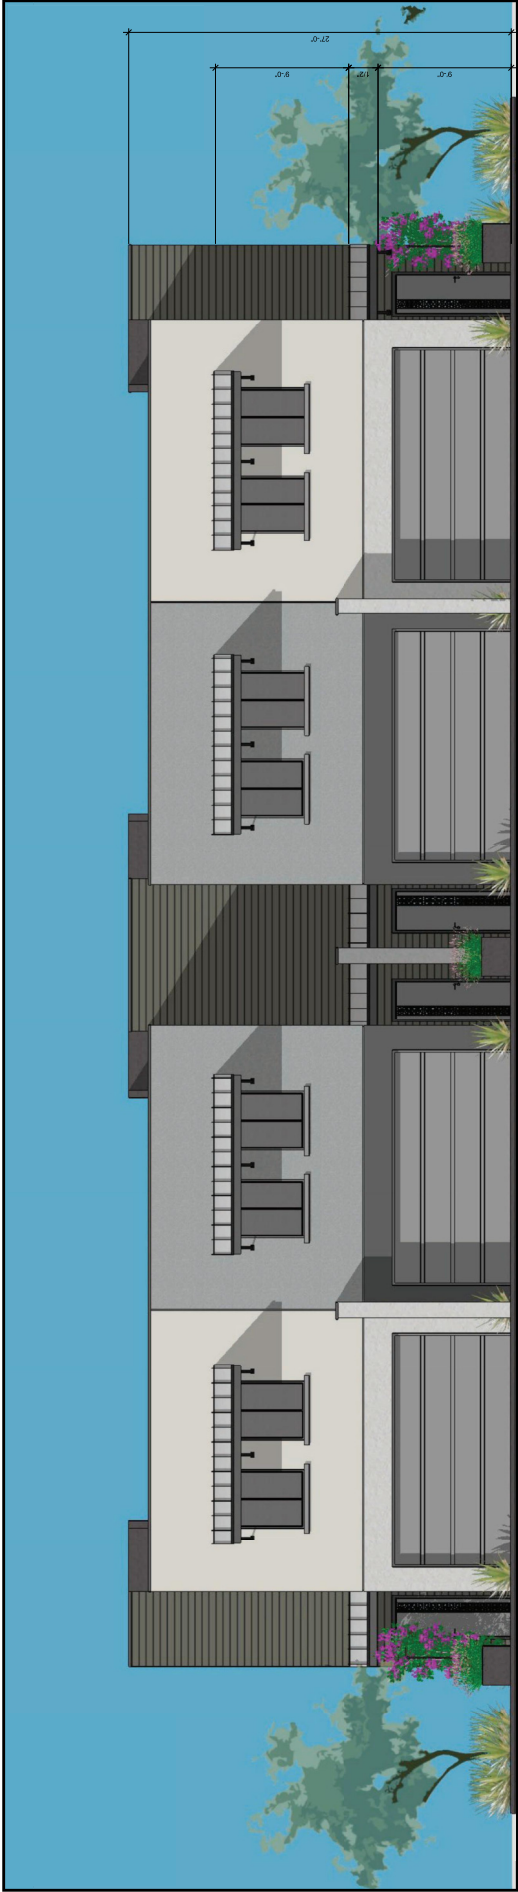

PERSPECTIVE PATIO RENDERING

PERSPECTIVE GARAGE ENTRY RENDERING

WHITE PICKET FENCE DEFS48	ANCHORE GRAY DEFS28	WOLVERINE DEFS10	COVER OF NIGHT DEFS29
GREY FLANNEL DEFS19	STUCCO DEFS11	STUCCO DETAIL ACCENT AWNINGS	
ACCENT STUCCO HARDIE BOARD SIDING	ACCENT STUCCO HARDIE BOARD SIDING GARAGE DOOR AND TRIM	STUCCO ACCENT HARDIE BOARD SIDING	
MAIN STUCCO GARAGE DOOR AND TRIM			

VILLAS AT 45TH

CITY OF GLENDALE

REAR PATIO ELEVATION

FRONT GARAGE ELEVATION

VILLAS AT 45TH

CITY OF GLENDALE

WHITE PICKET FENCE DE7648		*MAIN STUDIO *GARAGE DOOR AND TRIM
GREY FLANNEL DE6310		*ACCENT STUDIO *HARDIE BOARD SIDING
ANCHORE GRAY DE6328		*ACCENT STUDIO *HARDIE BOARD SIDING *GARAGE DOOR AND TRIM
WOLVERINE DE7610		*STUDIO ACCENT *HARDIE BOARD SIDING
COVER OF NIGHT DE6328		*STUDIO DETAIL ACCENT *AWNINGS

SIDE ELEVATION

SIDE ELEVATION

WHITE PICKET FENCE DET648		*MAIN STUDIO *GARAGE DOOR AND TRIM
GREY FLANNEL DET310		*ACCENT STUDIO *HARDIE BOARD SIDING
ANCHORE GRAY DET328		*ACCENT STUDIO *HARDIE BOARD SIDING *GARAGE DOOR AND TRIM
WOLVERINE DET610		*STUDIO ACCENT *HARDIE BOARD SIDING
COVER OF NIGHT DET328		*STUDIO DETAIL ACCENT *AWNINGS

VILLAS AT 45TH

CITY OF GLENDALE