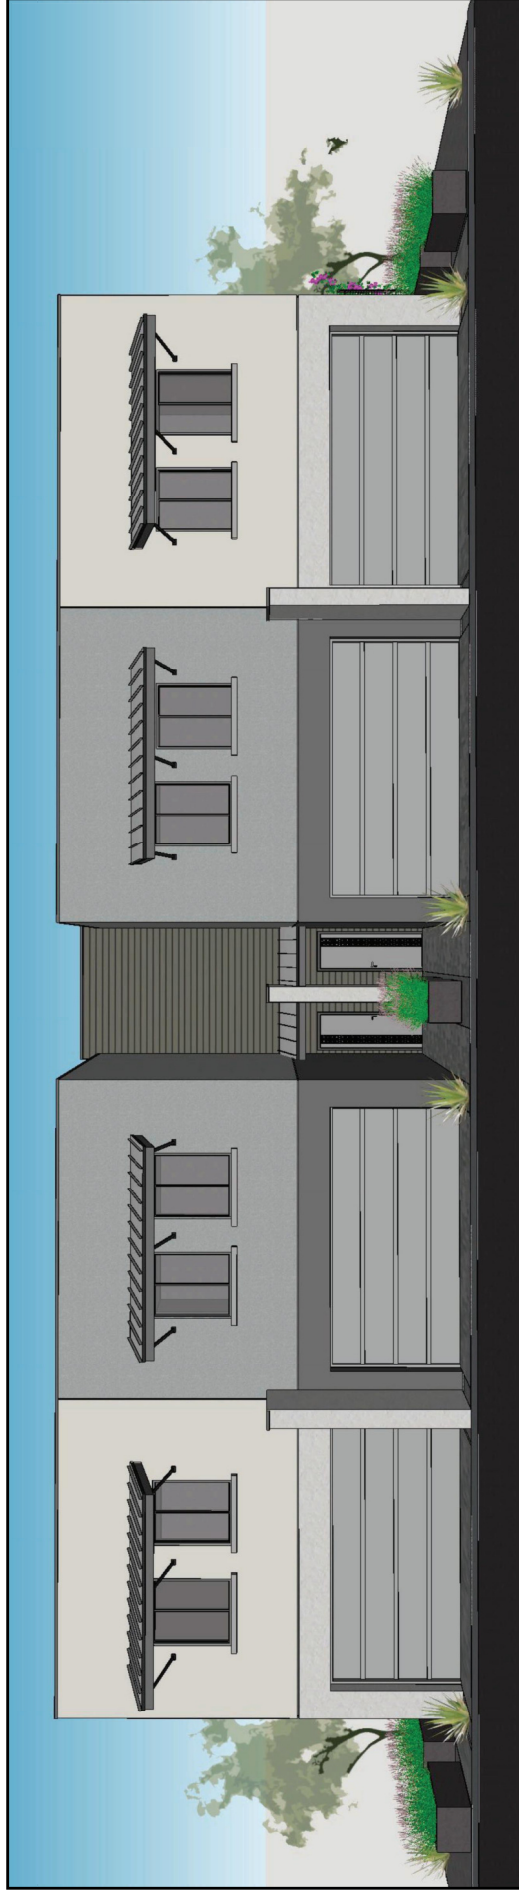

PERSPECTIVE PATIO RENDERING

PERSPECTIVE GARAGE ENTRY RENDERING

WHITE PICKET FENCE DEFS48	ANCHORE GRAY DEFS28	WOLVERINE DEFS10	COVER OF NIGHT DEFS29
GREY FLANNEL DEFS19	STUCCO DEFS11	STUCCO DETAIL ACCENT AWNINGS	
ACCENT STUCCO HARDIE BOARD SIDING	ACCENT STUCCO HARDIE BOARD SIDING GARAGE DOOR AND TRIM	STUCCO ACCENT HARDIE BOARD SIDING	
MAIN STUCCO GARAGE DOOR AND TRIM			

VILLAS AT 45TH

CITY OF GLENDALE

REAR PATIO ELEVATION

FRONT GARAGE ELEVATION

VILLAS AT 45TH

CITY OF GLENDALE

WHITE PICKET FENCE DE7648		*MAIN STUDIO *GARAGE DOOR AND TRIM
GREY FLANNEL DE6310		*ACCENT STUDIO *HARDIE BOARD SIDING
ANCHORE GRAY DE6328		*ACCENT STUDIO *HARDIE BOARD SIDING *GARAGE DOOR AND TRIM
WOLVERINE DE7610		*STUDIO ACCENT *HARDIE BOARD SIDING
COVER OF NIGHT DE6328		*STUDIO DETAIL ACCENT *AWNINGS

SIDE ELEVATION

SIDE ELEVATION

WHITE PICKET FENCE DET648		*MAIN STUDIO *GARAGE DOOR AND TRIM
GREY FLANNEL DET310		*ACCENT STUDIO *HARDIE BOARD SIDING
ANCHORE GRAY DET328		*ACCENT STUDIO *HARDIE BOARD SIDING *GARAGE DOOR AND TRIM
WOLVERINE DET610		*STUDIO ACCENT *HARDIE BOARD SIDING
COVER OF NIGHT DET328		*STUDIO DETAIL ACCENT *AWNINGS

VILLAS AT 45TH

CITY OF GLENDALE