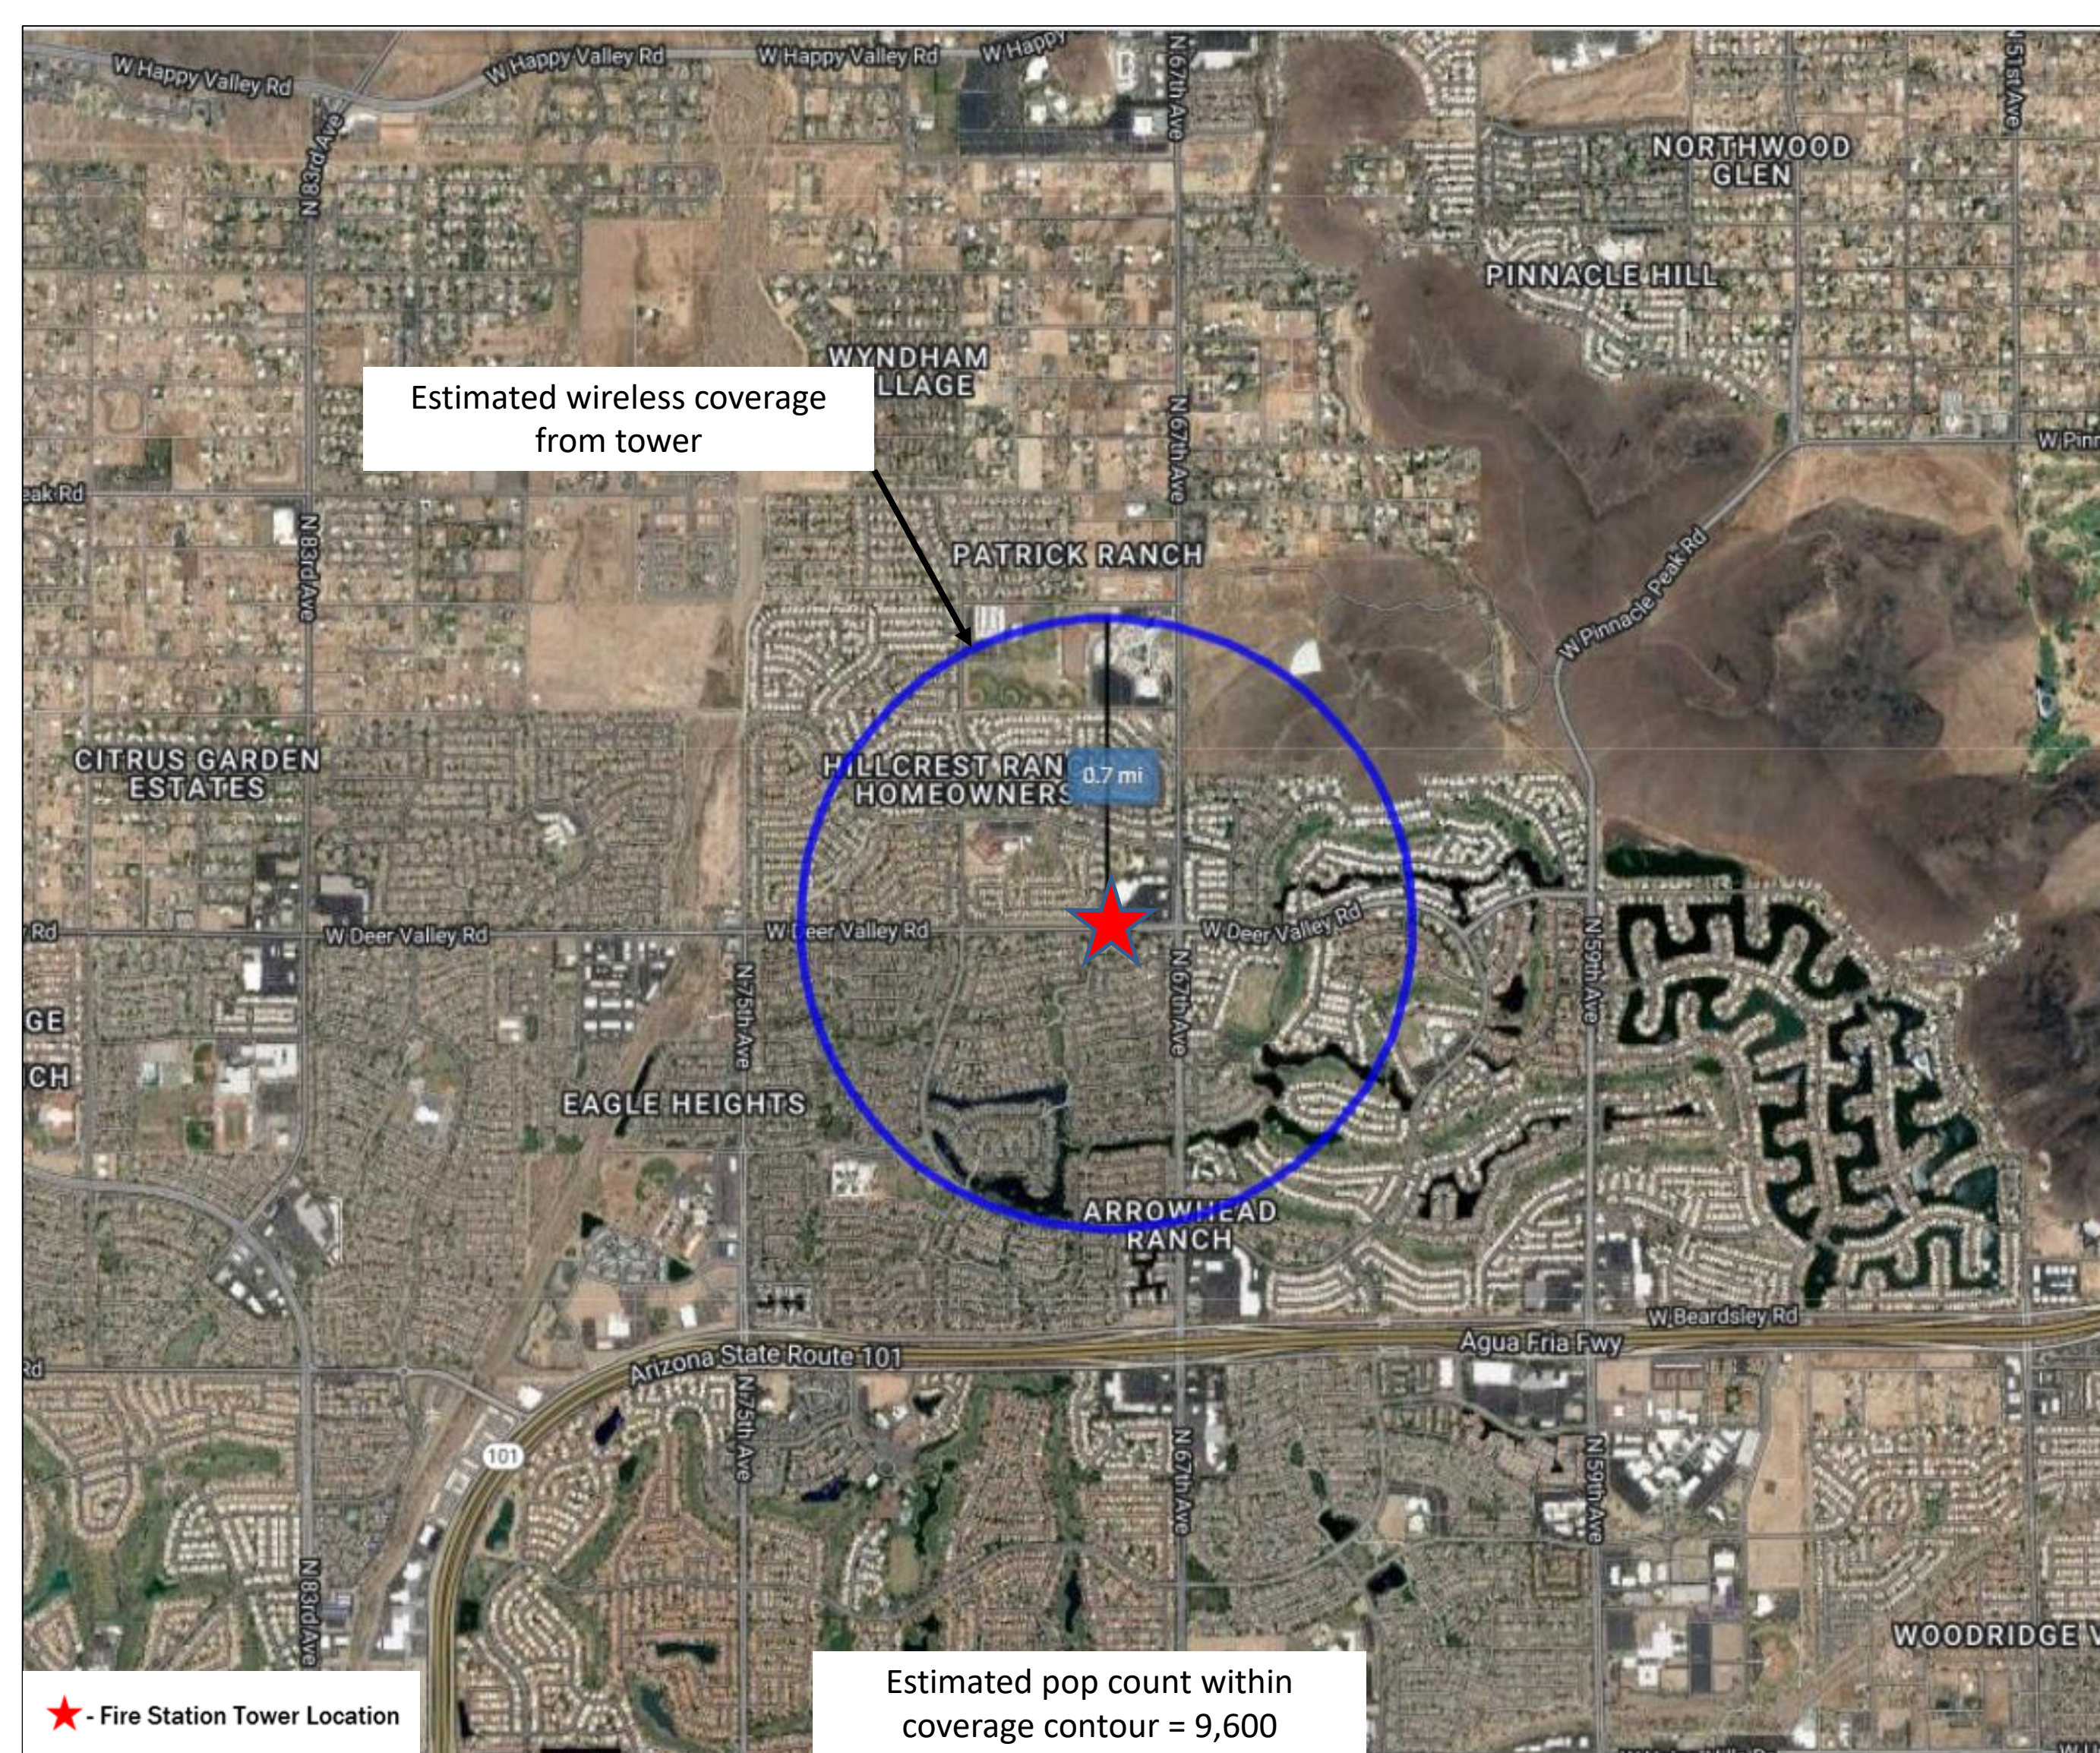

## Video

is projected to be 77% of mobile data traffic by 2020.<sup>2</sup>

50% of households rely exclusively on their mobile phones.<sup>1</sup>

80% of 911 calls are placed from wireless phones.<sup>3</sup>

# Existing Coverage Comparison : How Will Wireless Service Be Impacted Without Tower?

**Carrier 1: Coverage**

RSRP	Ranges
>-90 dBm	Excellent (4 to Full Bars)
-90 to -105 dBm	Good (2 to 3 Bars)
<-105 dBm	Poor (0 to 1 Bar)
No Coverage	No Service