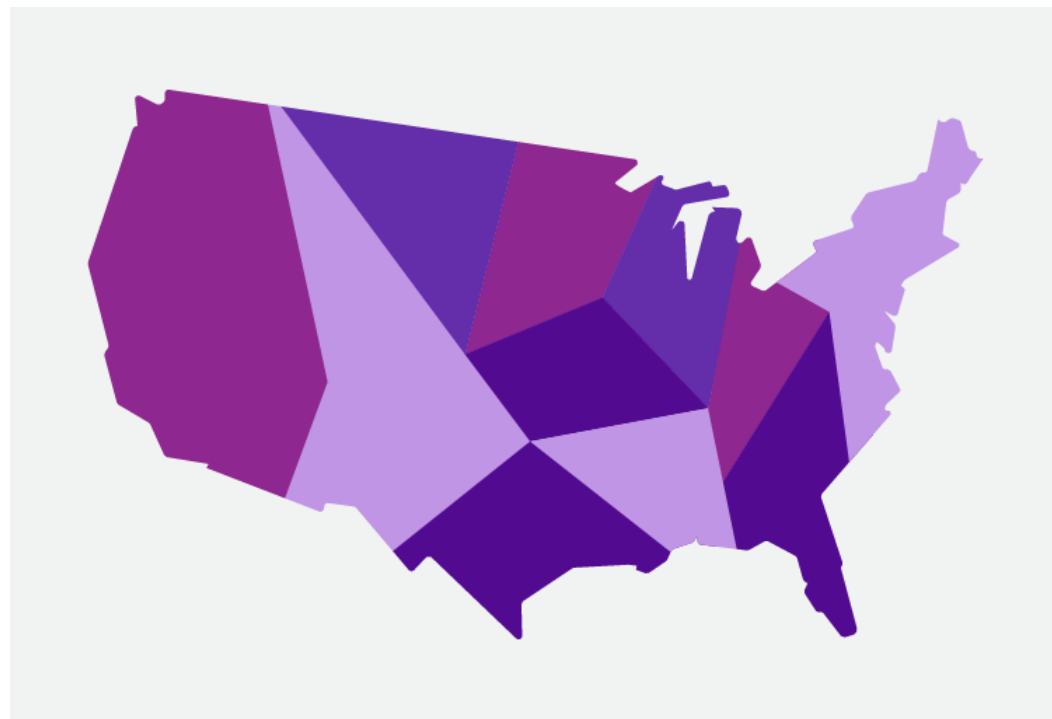

Crown Castle is a stable and reliable partner that you can count on.

50+ offices
around the country