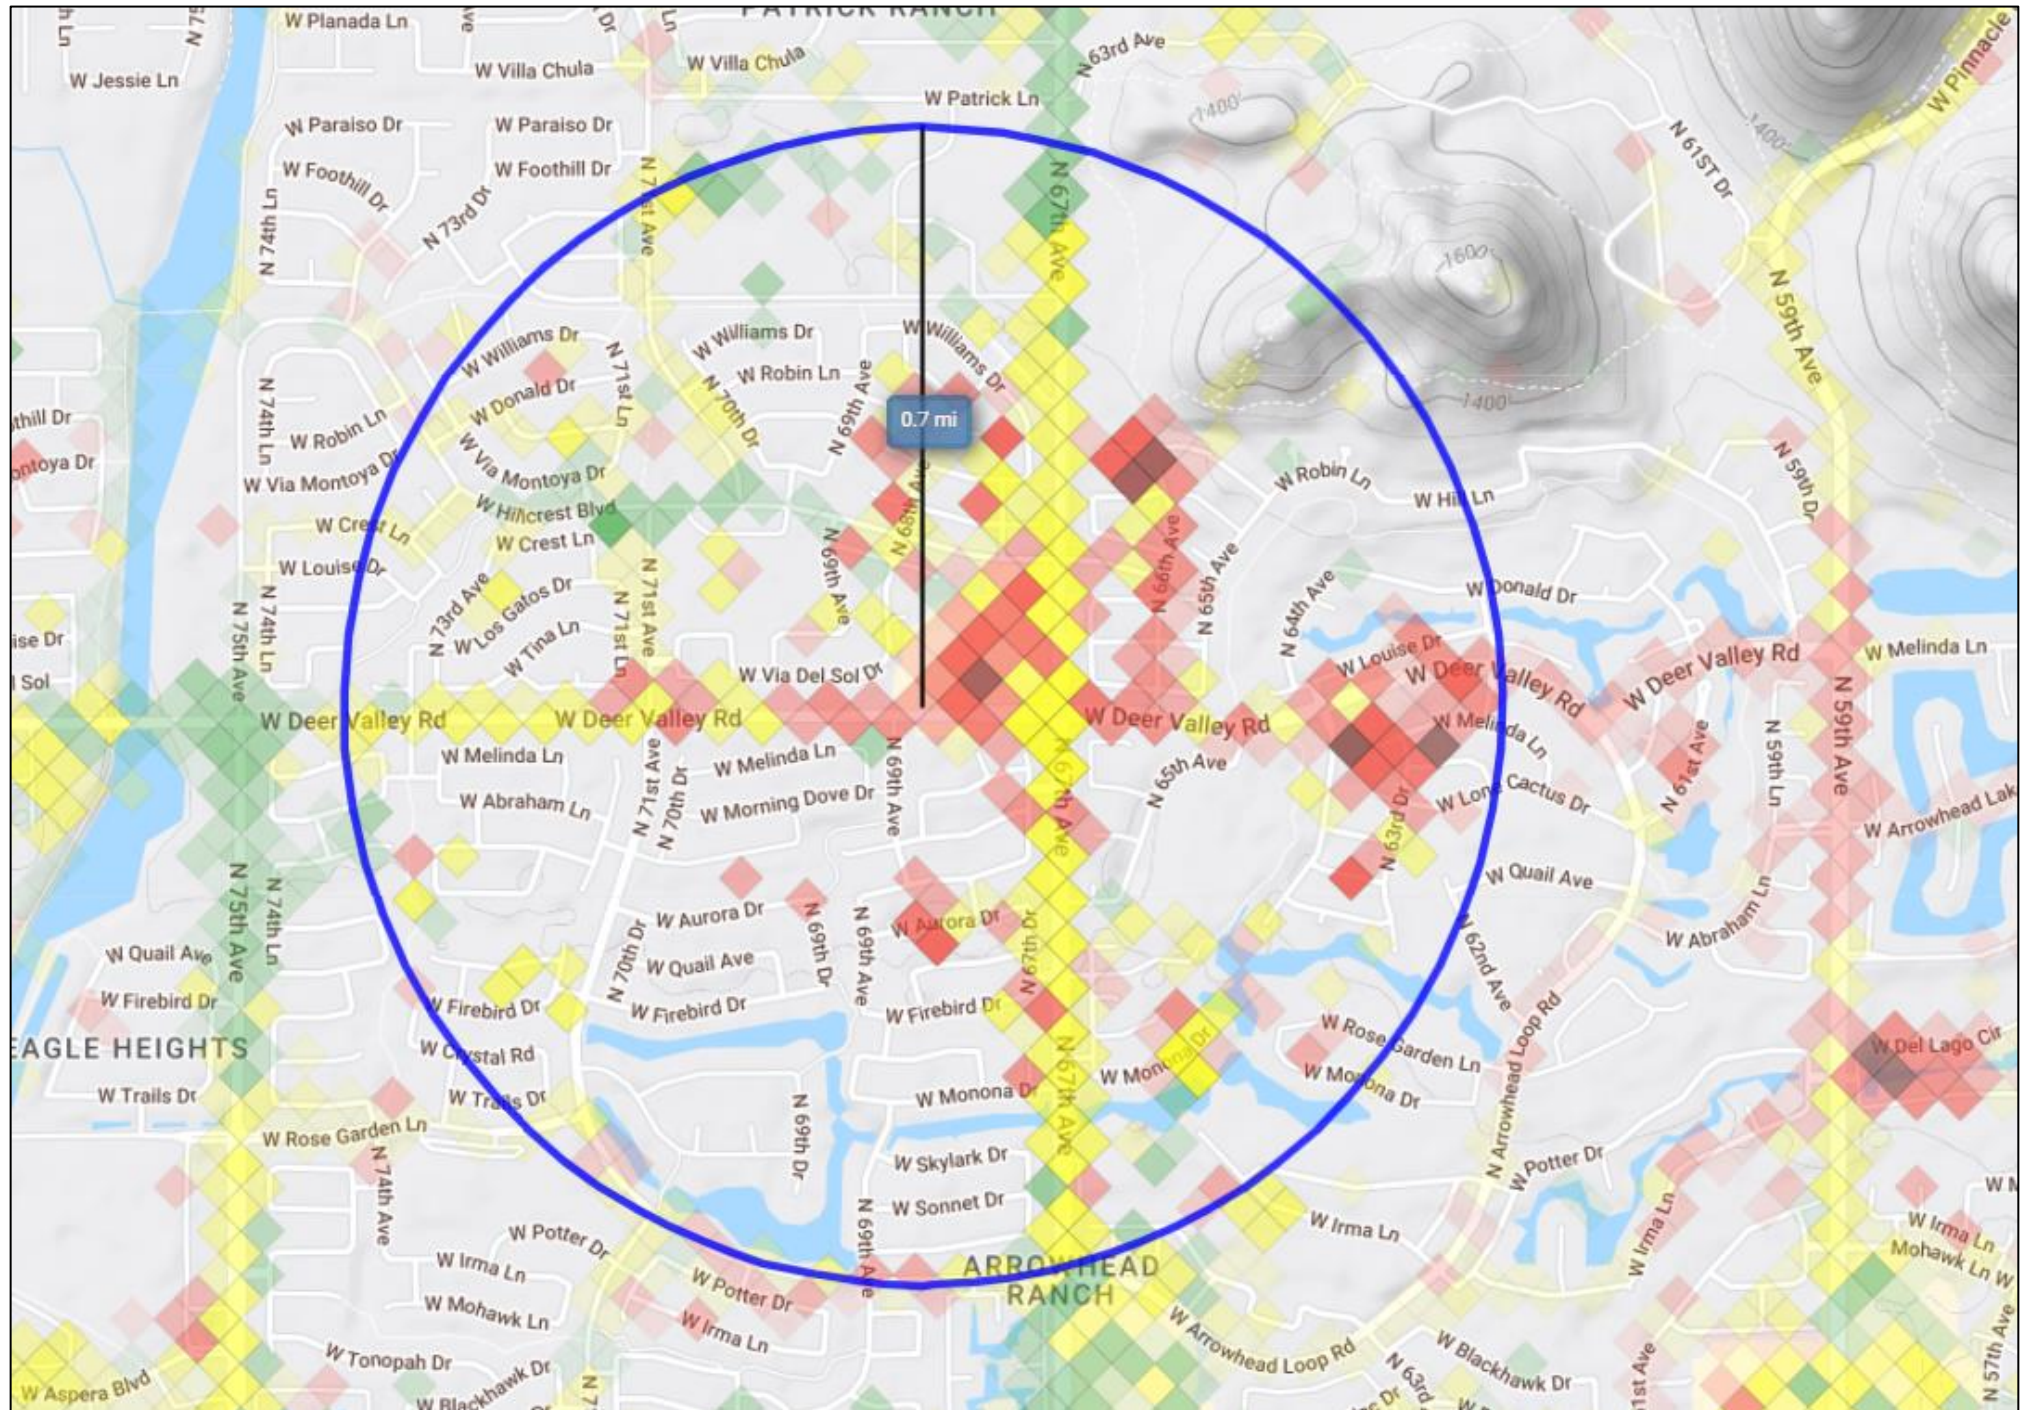

## Video

is projected to be 77% of mobile data traffic by 2020.<sup>2</sup>

50% of households rely exclusively on their mobile phones.<sup>1</sup>

80% of 911 calls are placed from wireless phones.<sup>3</sup>

# Enables smarter, safer communities

Creating necessary coverage for keeping communities safe and connected.

# Existing Coverage Comparison : How Will Wireless Service Be Impacted Without Tower?

**Carrier 1: Coverage**

RSRP	Ranges
>-90 dBm	Excellent (4 to Full Bars)
-90 to -105 dBm	Good (2 to 3 Bars)
<-105 dBm	Poor (0 to 1 Bar)
No Coverage	No Service

**Carrier 2: No Coverage**

RSRP	Ranges
>-90 dBm	Excellent (4 to Full Bars)
-90 to -105 dBm	Good (2 to 3 Bars)
<-105 dBm	Poor (0 to 1 Bar)
No Coverage	No Service