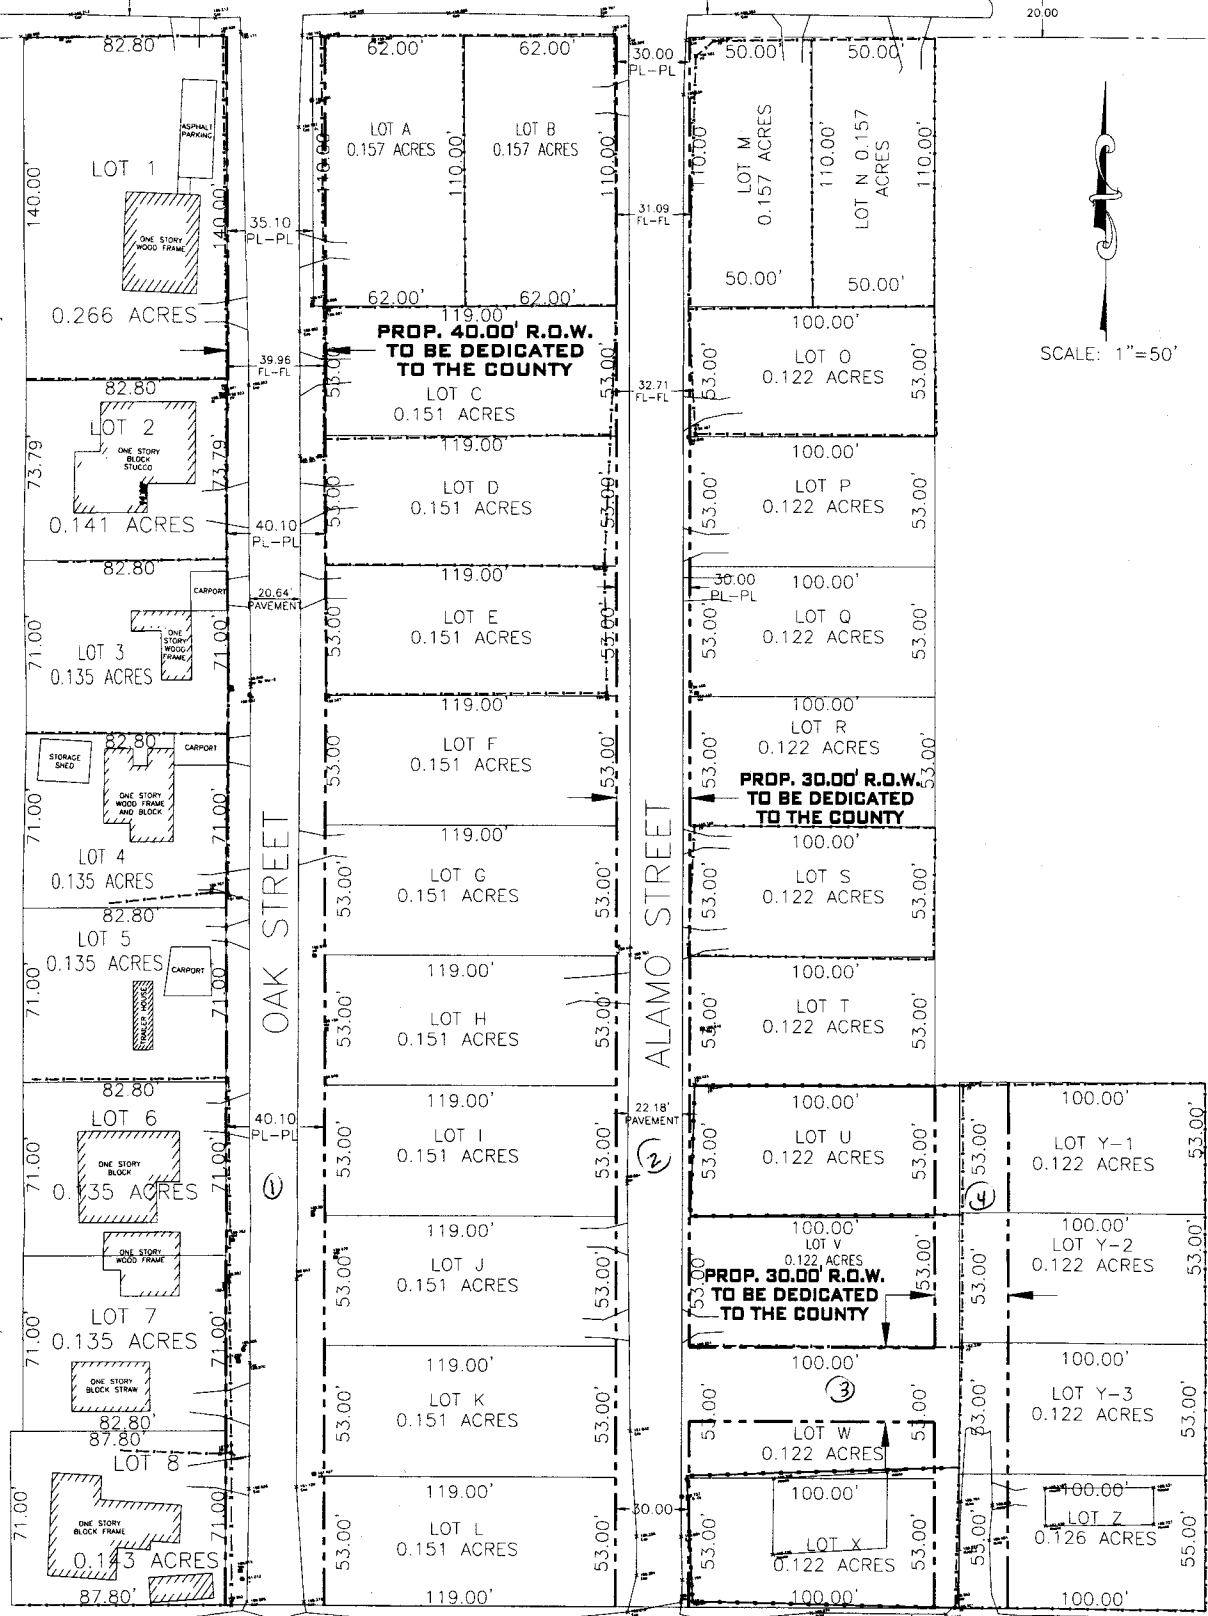

MILE 6 NORTH RD

SCALE: 1"=50'

COLONIA TREVIÑO

THIS DOCUMENT IS FOR HIDALGO COUNTY USE ONLY IT IS NOT A SURVEY AND SHALL NOT BE USED FOR OTHER PURPOSES.

**HIDALGO COUNTY
PLANNING DEPARTMENT**

1304 S. 25 TH. STREET
EDINBURG, TX 78839
TEL: (956) 318-2840 FAX: (956) 318-2844
www.hchd.org/planning