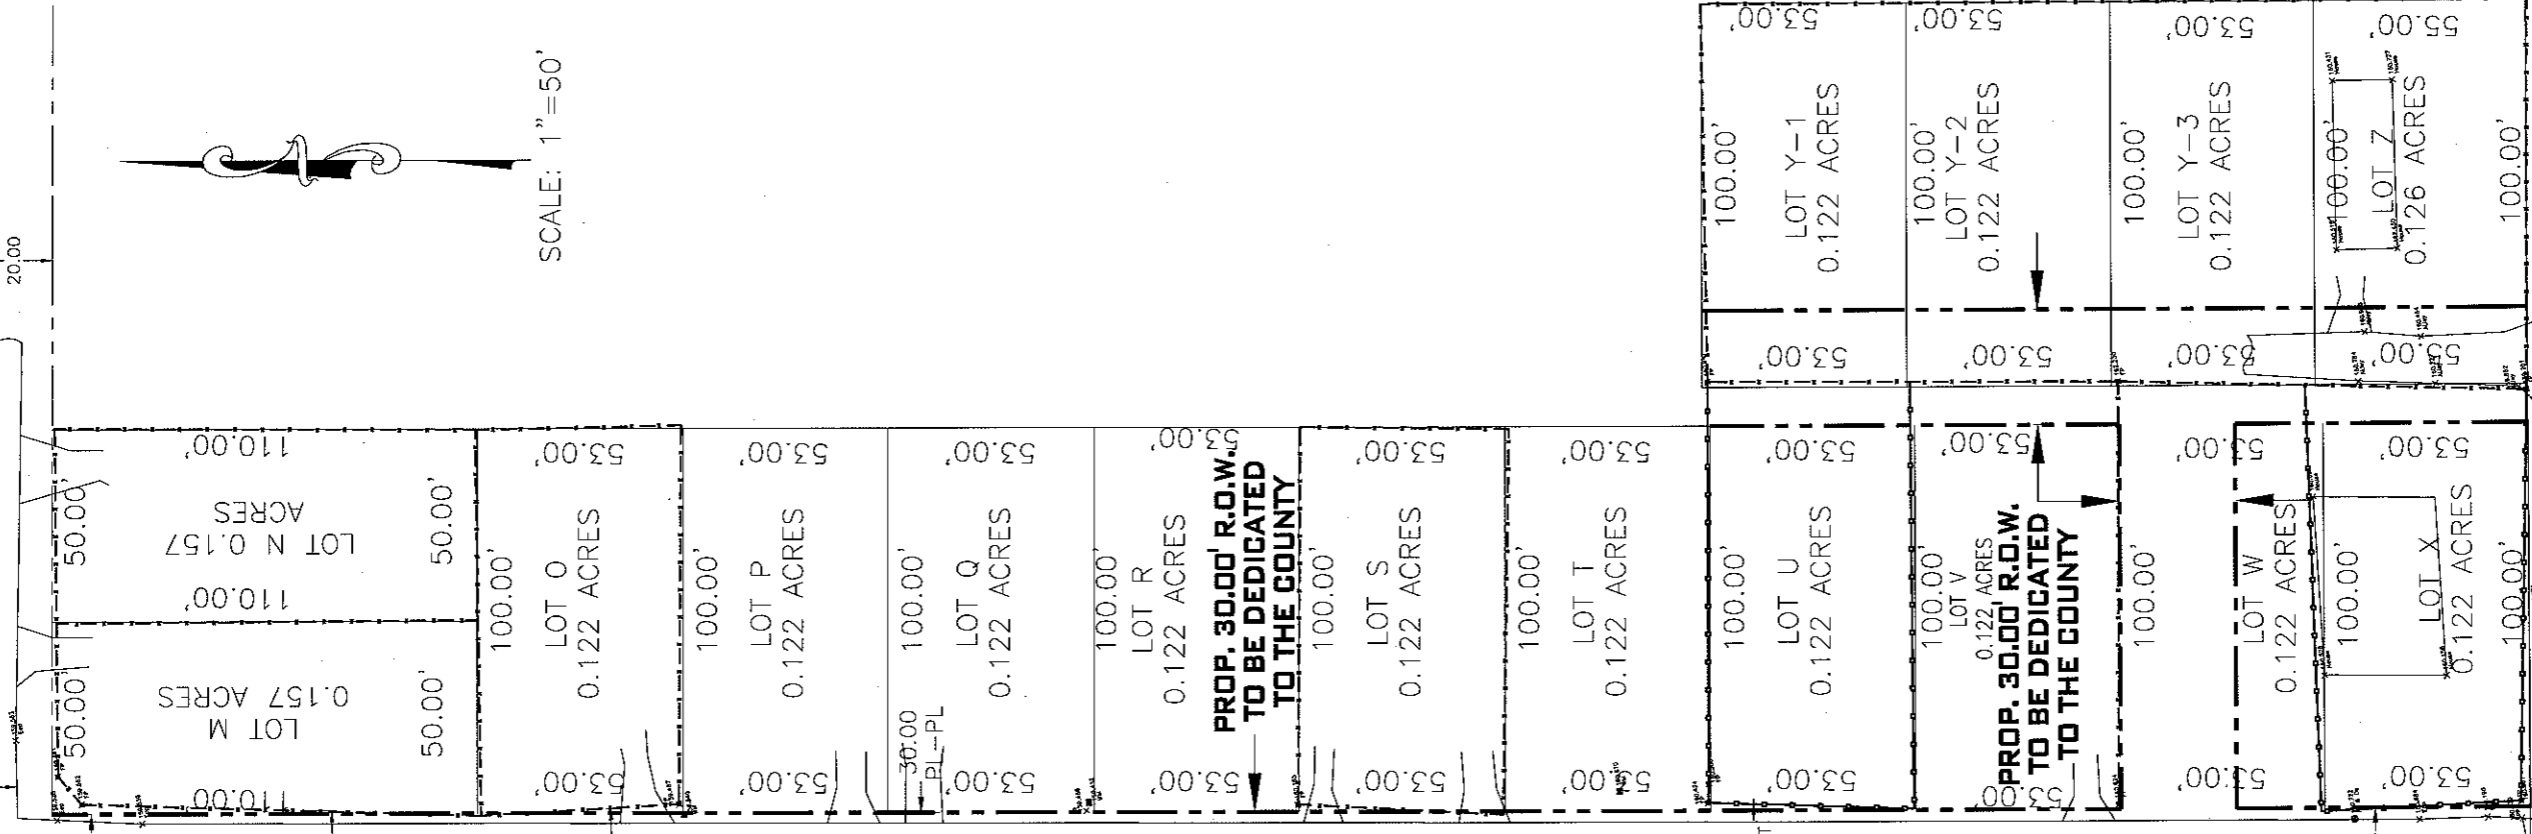

U

U

MILE 6 NORTH RD

30.00

50.00

SCALE: 1"=50'

PROP. 30.00' R.O.W. TO BE DEDICATED TO THE COUNTY

PROP. 30.00' R.O.W. TO BE DEDICATED TO THE COUNTY

ALAMO STREET

OAK STREET

20.00' ALLEY

CALICHE ROAD

CALICHE ROAD

COLONIA TREVIÑO

HIDALGO COUNTY  
PLANNING DEPARTMENT

1304 S. 25 TH. STREET  
EDINBURG TX. 78539