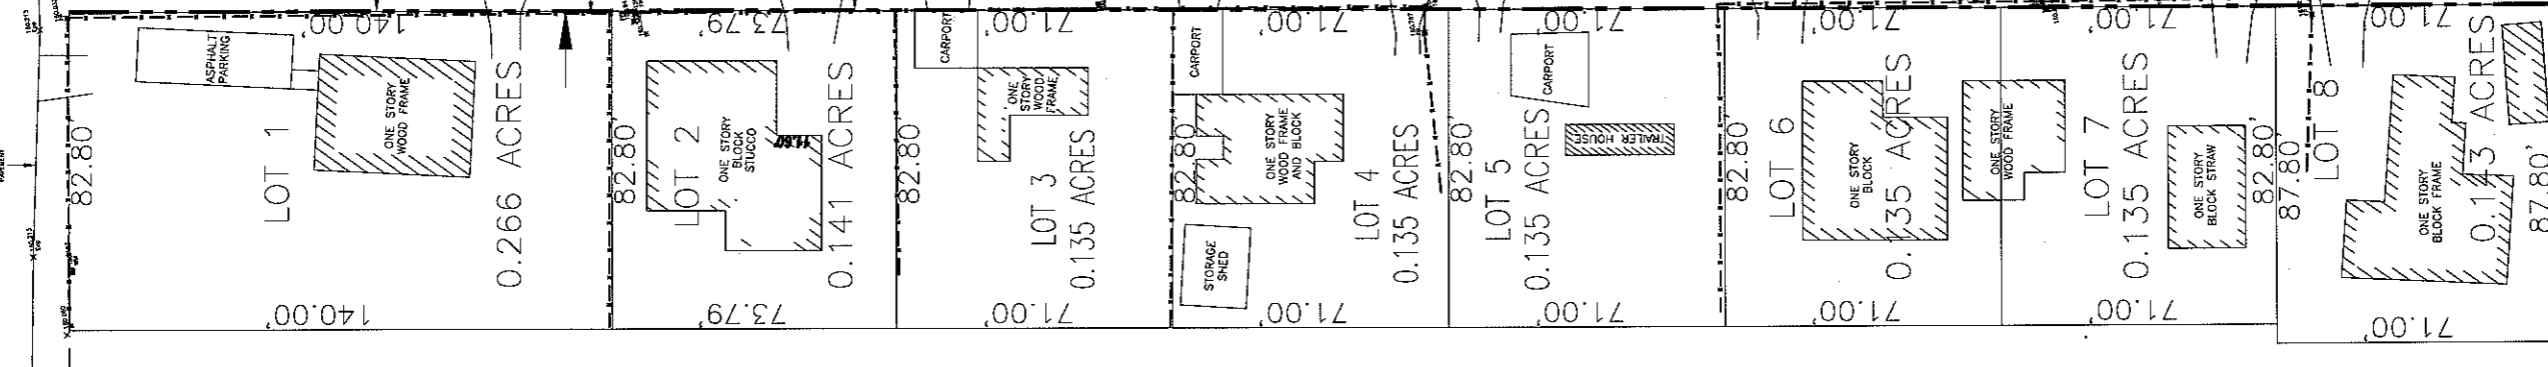

U

U

MILE 6 NORTH RD

30.00

50.00

SCALE: 1"=50'

PROP. 30.00' R.O.W. TO BE DEDICATED TO THE COUNTY

PROP. 30.00' R.O.W. TO BE DEDICATED TO THE COUNTY

ALAMO STREET

OAK STREET

20.00' ALLEY

CALICHE ROAD

CALICHE ROAD

COLONIA TREVIÑO

HIDALGO COUNTY  
PLANNING DEPARTMENT

1304 S. 25 TH. STREET  
EDINBURG TX. 78539