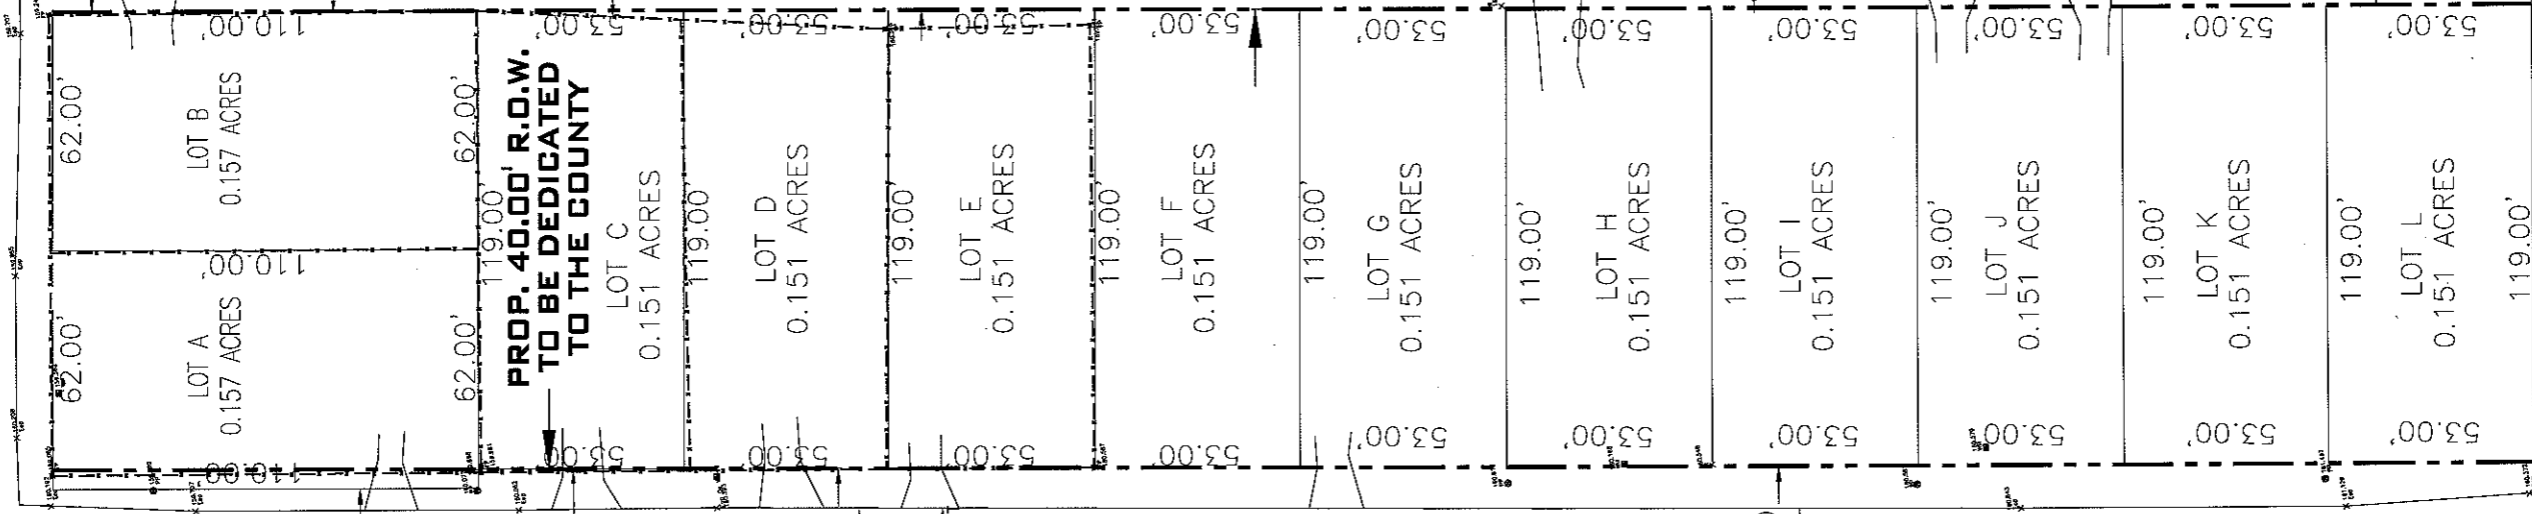

U

U

MILE 6 NORTH RD

30.00

50.00

SCALE: 1"=50'

PROP. 30.00' R.O.W. TO BE DEDICATED TO THE COUNTY

PROP. 30.00' R.O.W. TO BE DEDICATED TO THE COUNTY

ALAMO STREET

OAK STREET

20.00' ALLEY

CALICHE ROAD

CALICHE ROAD

COLONIA TREVIÑO

HIDALGO COUNTY  
PLANNING DEPARTMENT

1304 S. 25 TH. STREET  
EDINBURG TX. 78539