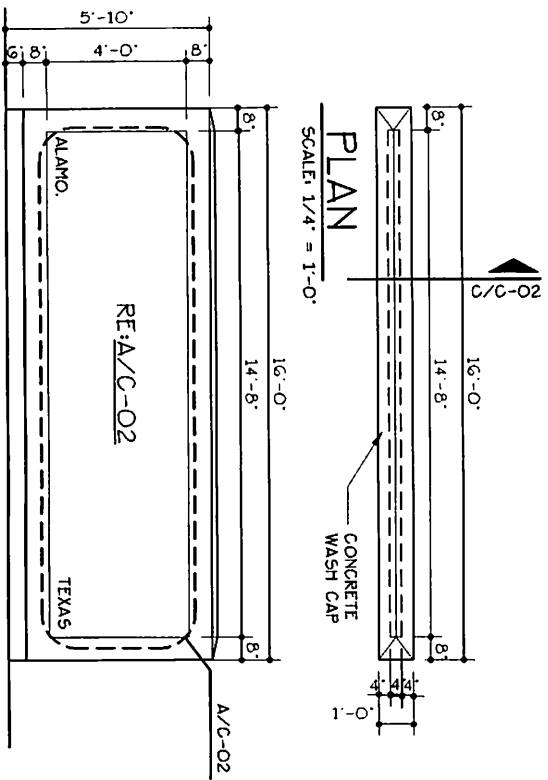

# County of Hidalgo Precinct 2

Multi - Purpose Center and Park Facility

Commissioner Hector "Tito" Palacios

**A**  
**ELEVATION**  
 SCALE: 1/4" = 1'-0"  
 CPO000127

**B**  
**PERMANENT PROJECT SIGN**  
 SCALE: 1" = 1'-0"  
 CPO000126

**A** PERMANENT SIGN  
 SCALE: N.T.S.  
 PRECINCT 1

**B** ELEVATION  
 SCALE: 1/4" = 1'-0"  
 CD000127

**C** PERMANENT PROJECT SIGN  
 SCALE: 3/4" = 1'-0"  
 CD000126