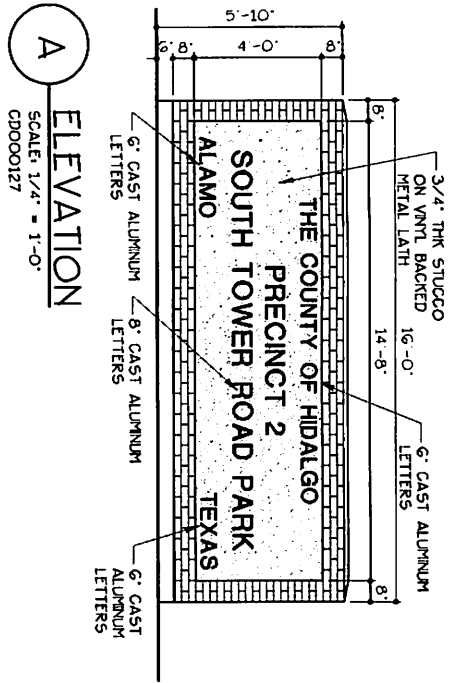

# County of Hidalgo Precinct 2

Multi - Purpose Center and Park Facility

Commissioner Hector "Tito" Palacios

**A**  
**ELEVATION**  
 SCALE: 1/4" = 1'-0"  
 CPO000127

**B**  
**PERMANENT PROJECT SIGN**  
 SCALE: 1" = 1'-0"  
 CPO000126

**A** PERMANENT SIGN  
 SCALE: N.T.S.  
 PRECINCT 1

**B** ELEVATION  
 SCALE: 1/4" = 1'-0"  
 CD000127

**C** PERMANENT PROJECT SIGN  
 SCALE: 3/4" = 1'-0"  
 CD000126