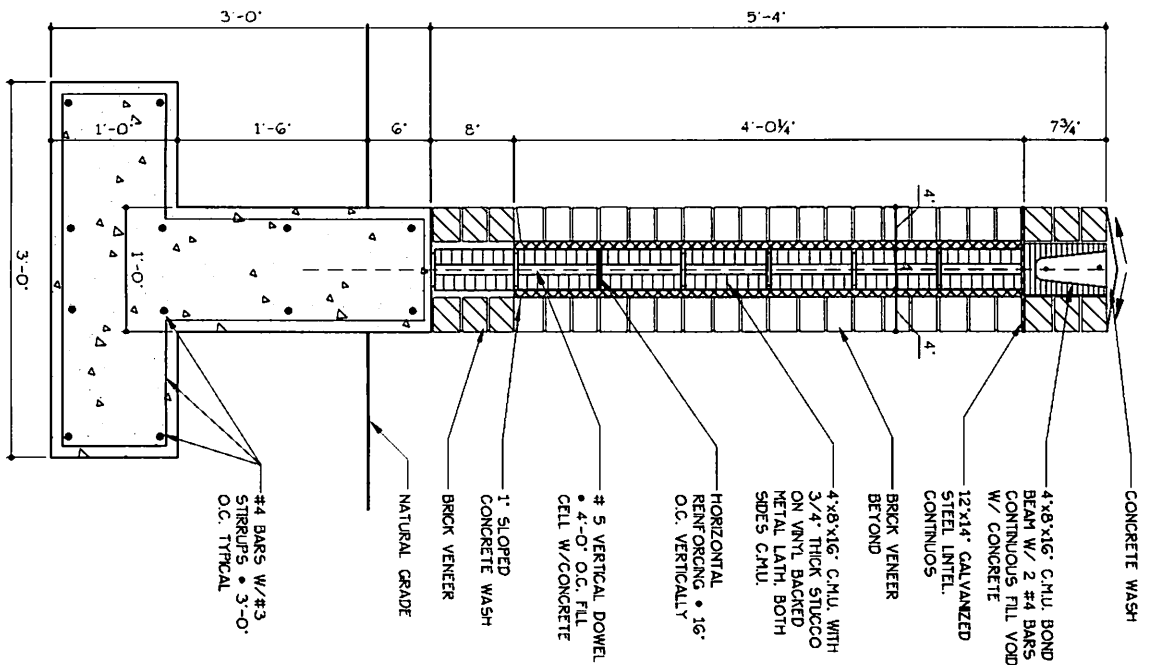

# County of Hidalgo Precinct 2

Multi - Purpose Center and Park Facility

Commissioner Hector "Tito" Palacios

**A**  
**ELEVATION**  
 SCALE: 1/4" = 1'-0"  
 CPO000127

**B**  
**PERMANENT PROJECT SIGN**  
 SCALE: 1" = 1'-0"  
 CPO000126

**A** PERMANENT SIGN  
 SCALE: N.T.S.  
 PRECINCT 1

**B** ELEVATION  
 SCALE: 1/4" = 1'-0"  
 CD000127

**C** PERMANENT PROJECT SIGN  
 SCALE: 3/4" = 1'-0"  
 CD000126