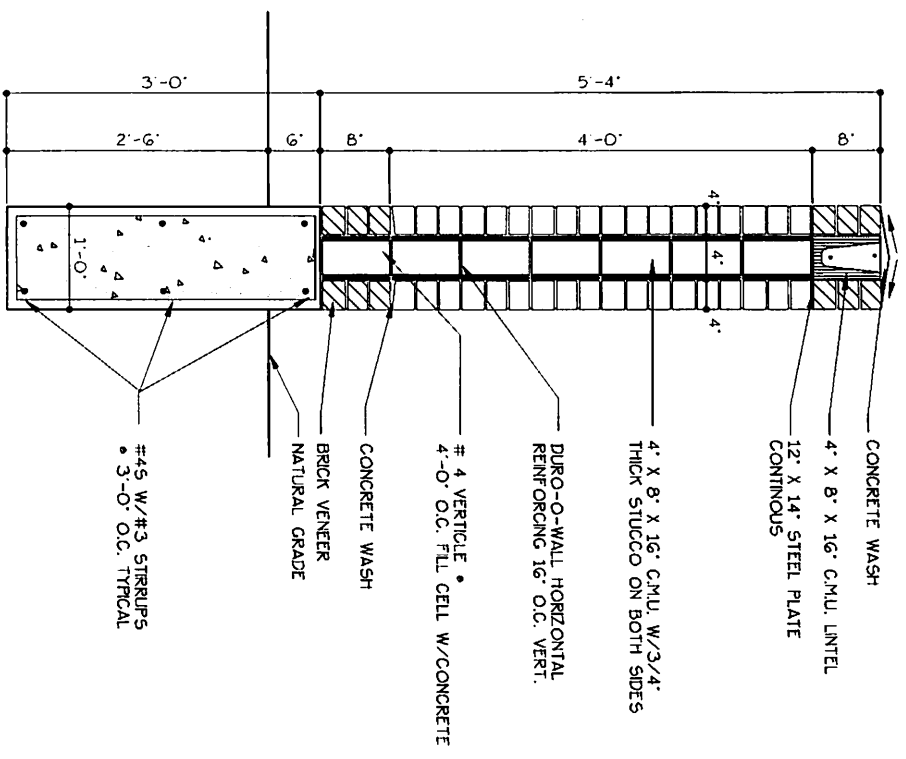

# County of Hidalgo Precinct 2

Multi - Purpose Center and Park Facility

Commissioner Hector "Tito" Palacios

**A**  
**ELEVATION**  
 SCALE: 1/4" = 1'-0"  
 CPO000127

**B**  
**PERMANENT PROJECT SIGN**  
 SCALE: 1" = 1'-0"  
 CPO000126

**A** PERMANENT SIGN  
 SCALE: N.T.S.  
 PRECINCT 1

**B** ELEVATION  
 SCALE: 1/4" = 1'-0"  
 CD000127

**C** PERMANENT PROJECT SIGN  
 SCALE: 3/4" = 1'-0"  
 CD000126