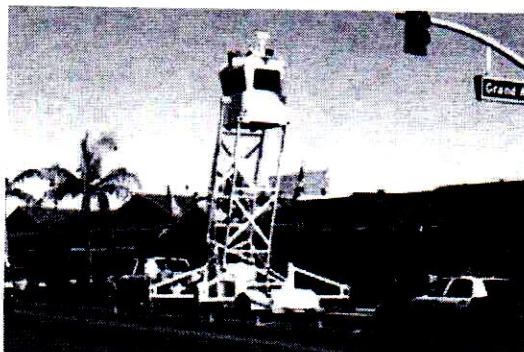

PRODUCTS

SKY WATCH

Models

Sentinel

Frontier

Other Products

Cerberus
Increased Force Effectiveness
[View Product](#)

Centurion
Remote Weapons and Sensor
Deployment Station
[View Product](#)

Relevant Links

- → [Product Video](#)
- → [Warranty Information](#)
- → [Product Specs Matrix](#)
- → [Options](#)
- → [Download Brochure](#)
  (2.63 Kb)

Force Multiplier

Vantage point is everything when it comes to surveillance. Sky Watch units provide a high level platform for an array of surveillance options. Every tower includes the basics for the comfort and safety of the officer inside through adjustable heat and air conditioning, tinted sliding glass windows and comfortable seating. And no matter the application, only one man is required to set up and deploy a unit.

Sky Watch can easily be relocated and is rugged enough to handle even the most primitive off-road conditions. And all models are adaptable for cameras, radios, public address systems and other equipment integration.

Now, one officer can cover an area previously requiring three or more personnel.

GSA Contract No: GS-07F-0117U

Standard Features

- → Totally self-sustained
- → Heating and air conditioning
- → Customized surveillance equipment integration
- → Tinted windows
- → Solar panel for increased energy output
- → Control console with weatherproof switch panel
- → Roof-mounted flood lights
- → Two 110V GFI outlets
- → One 12V outlet
- → Fail safe hydraulic system with electric and manual ascent and descent controls
- → Wind speed meter Generator or shore power options

Applications

<http://skywatch.readyhosting.com/products/skywatch/>

7/3/2012