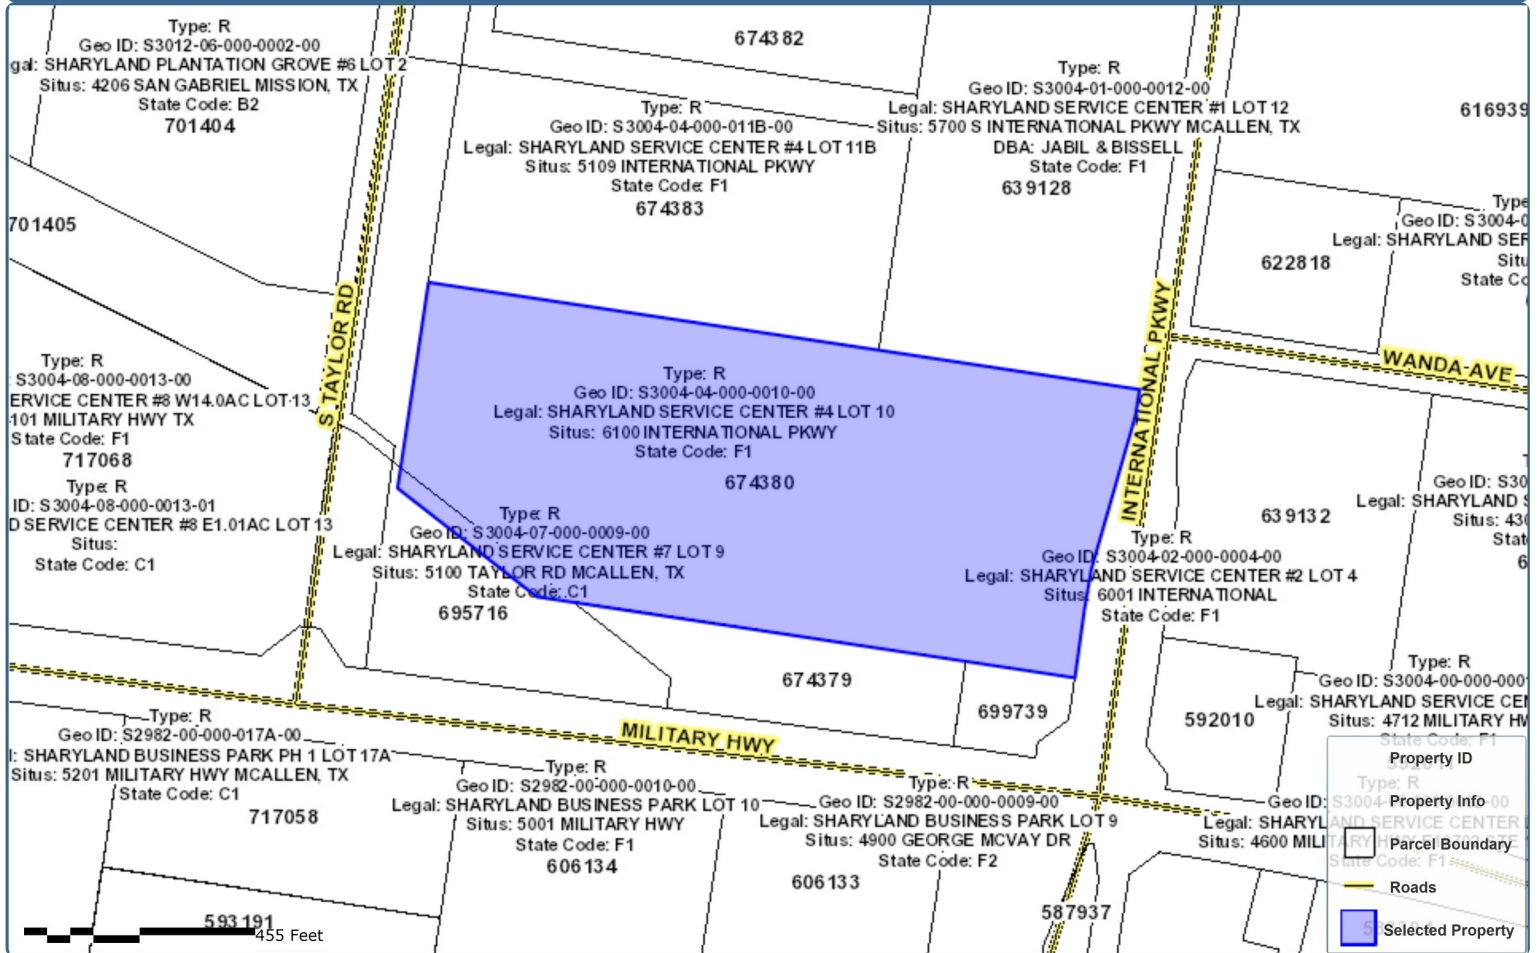

Hidalgo CAD - Map of Property ID 674380 for Year 2012

Property Details

Account

Property ID: 674380
 Geo ID: S3004-04-000-0010-00
 Type: Real

Legal Description: SHARYLAND SERVICE CENTER #4 LOT 10

Location

Situs Address: 6100 INTERNATIONAL PKWY
 Neighborhood: SHARYLAND SERVICE CENTER #1,2,4, &8
 Mapsco: