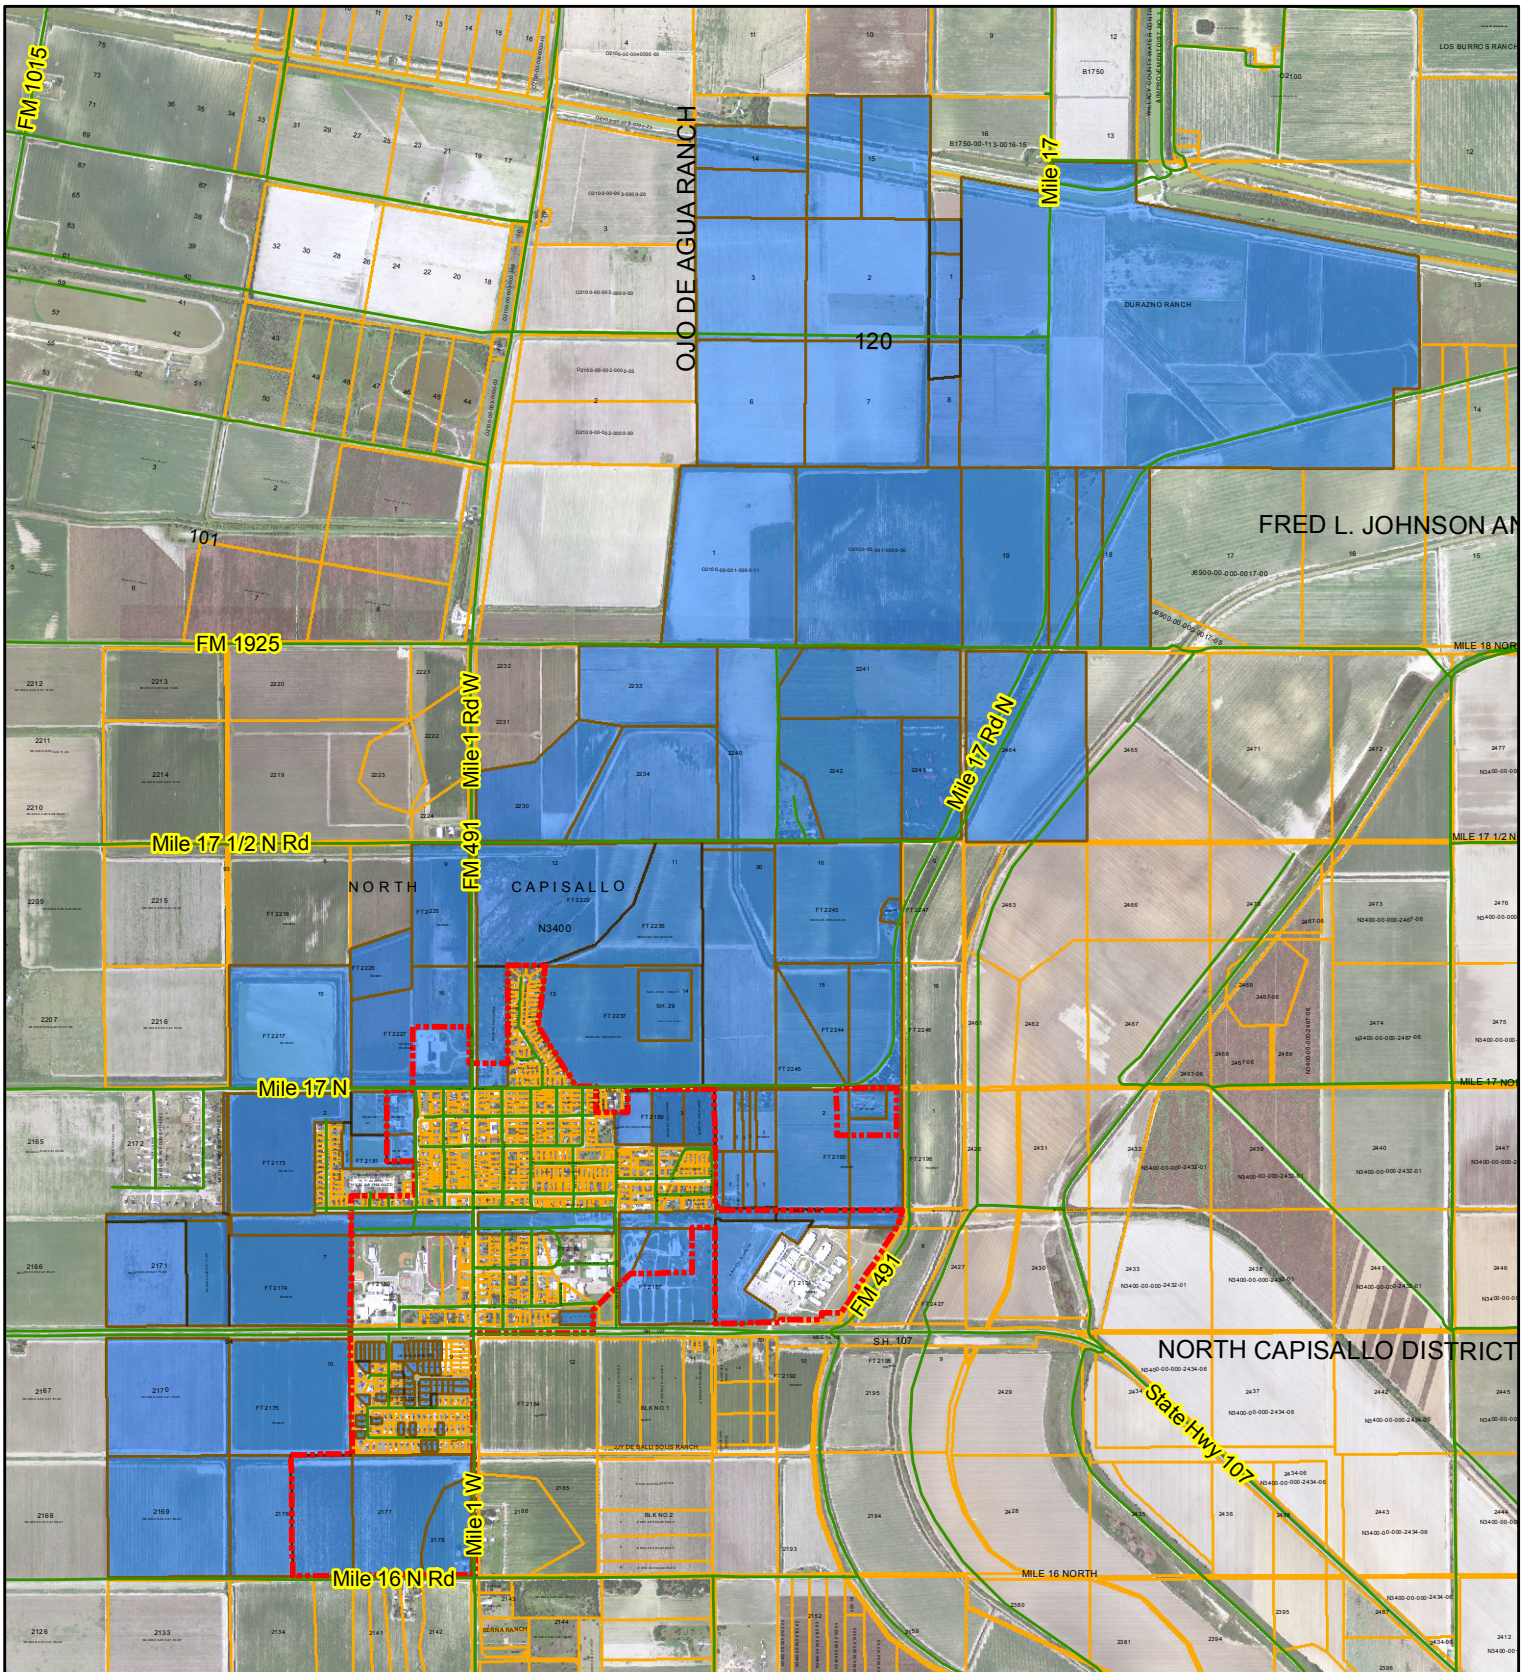

City of La Villa, TX

- CITY OF LA VILLA
- Subject Properties
- HCAD Parcels

Data sources: Hidalgo County Appraisal District - Parcel Data (August 2012)
 Texas Natural Resources Information System (TNRIS) - 2010 Aerials
 In cooperation with Dannenbaum Engineering McAllen, TX

December 19, 2012

Prepared by: Simply GIS, LLC
 www.simplygis.net
 L. David Flores, Jr. CPM