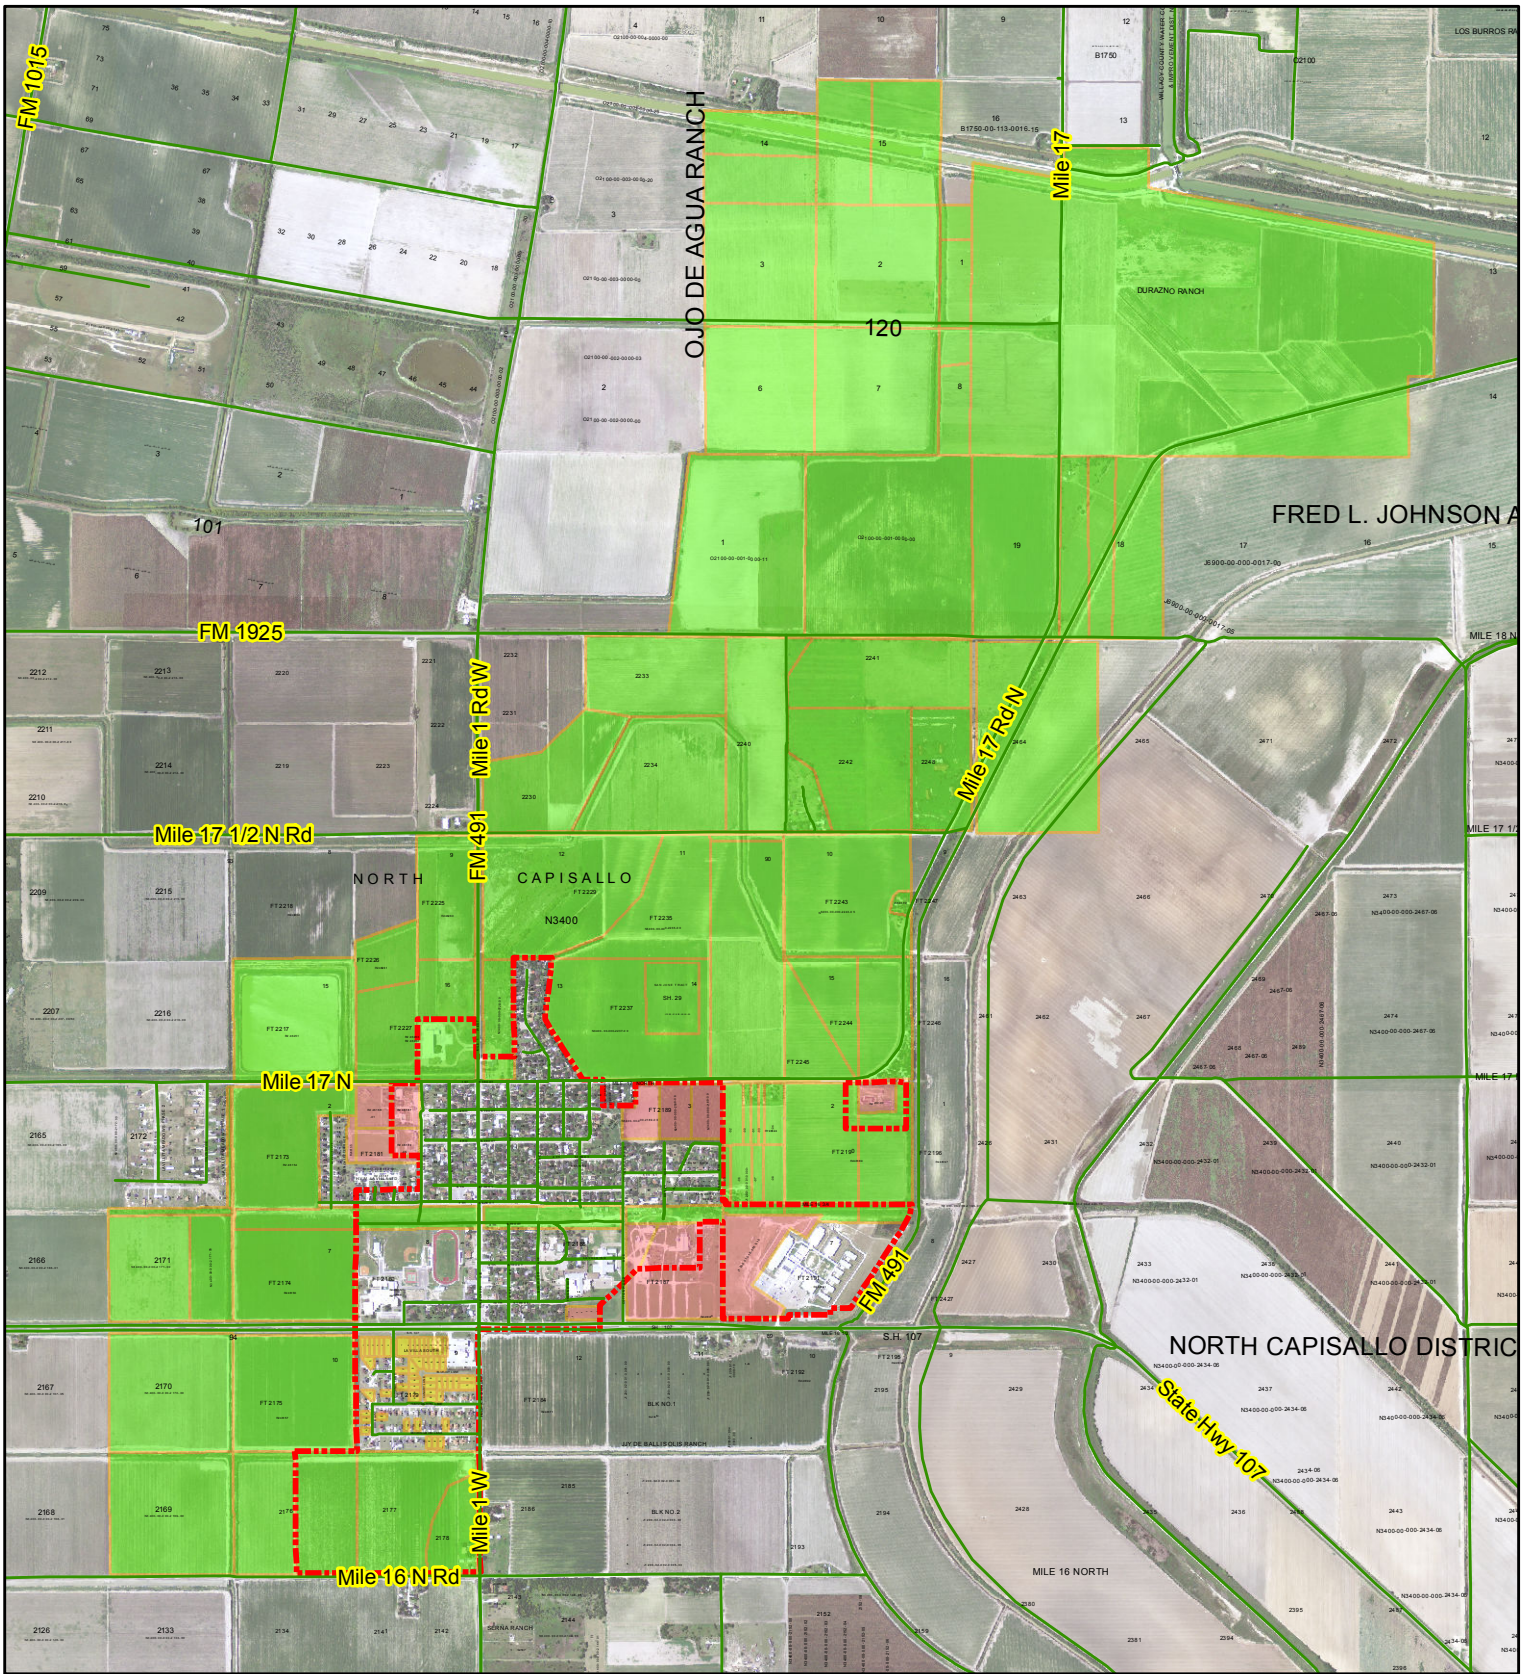

City of La Villa, TX - Preliminary Land Use

CITY OF LA VILLA

Land Use

- Agriculture
- Commercial
- Residential

Data sources: Hidalgo County Appraisal District - Parcel Data (August 2012)
 Texas Natural Resources Information System (TNRIS) - 2010 Aerials
 In cooperation with Dannenbaum Engineering McAllen, TX

December 21, 2012

Prepared by: Simply GIS, LLC
 www.simplygis.net
 L. David Flores, Jr. CPM