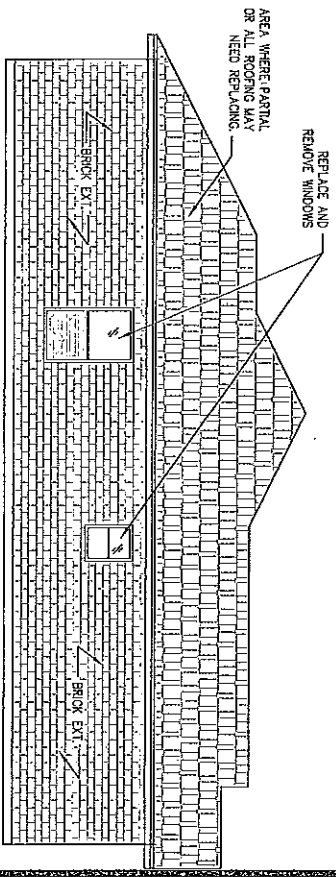

TOTAL AREA
1392 SQ. FT.

YELLOW JACKET ESTATES PH I AMENDED LOT 6

911 Annabelle St

URBAN COUNTY PROGRAM
OWNER OCCUPIED HOUSING REHABILITATION PROGRAM

DION OKDIE - PROPERTY PLAN
911-ANNABELLE ST - EDCOUCH

LIVING AREA
1392 SQ. FT.

PLEASE NOTE THAT ALL DIMENSIONS ARE BASED ON AN ESTIMATION AND ARE NOT PRECISE.

BACK ELEVATION

FRONT ELEVATION

LEFT ELEVATION

RIGHT ELEVATION

URBAN COUNTY PROGRAM
 OWNER OCCUPIED HOUSING REHABILITATION PROGRAM

DION OKDIE - PROPERTY PLAN
 911-ANNABELLE ST - EDCOUCH

TOTAL AREA
 1039 SQ. FT.