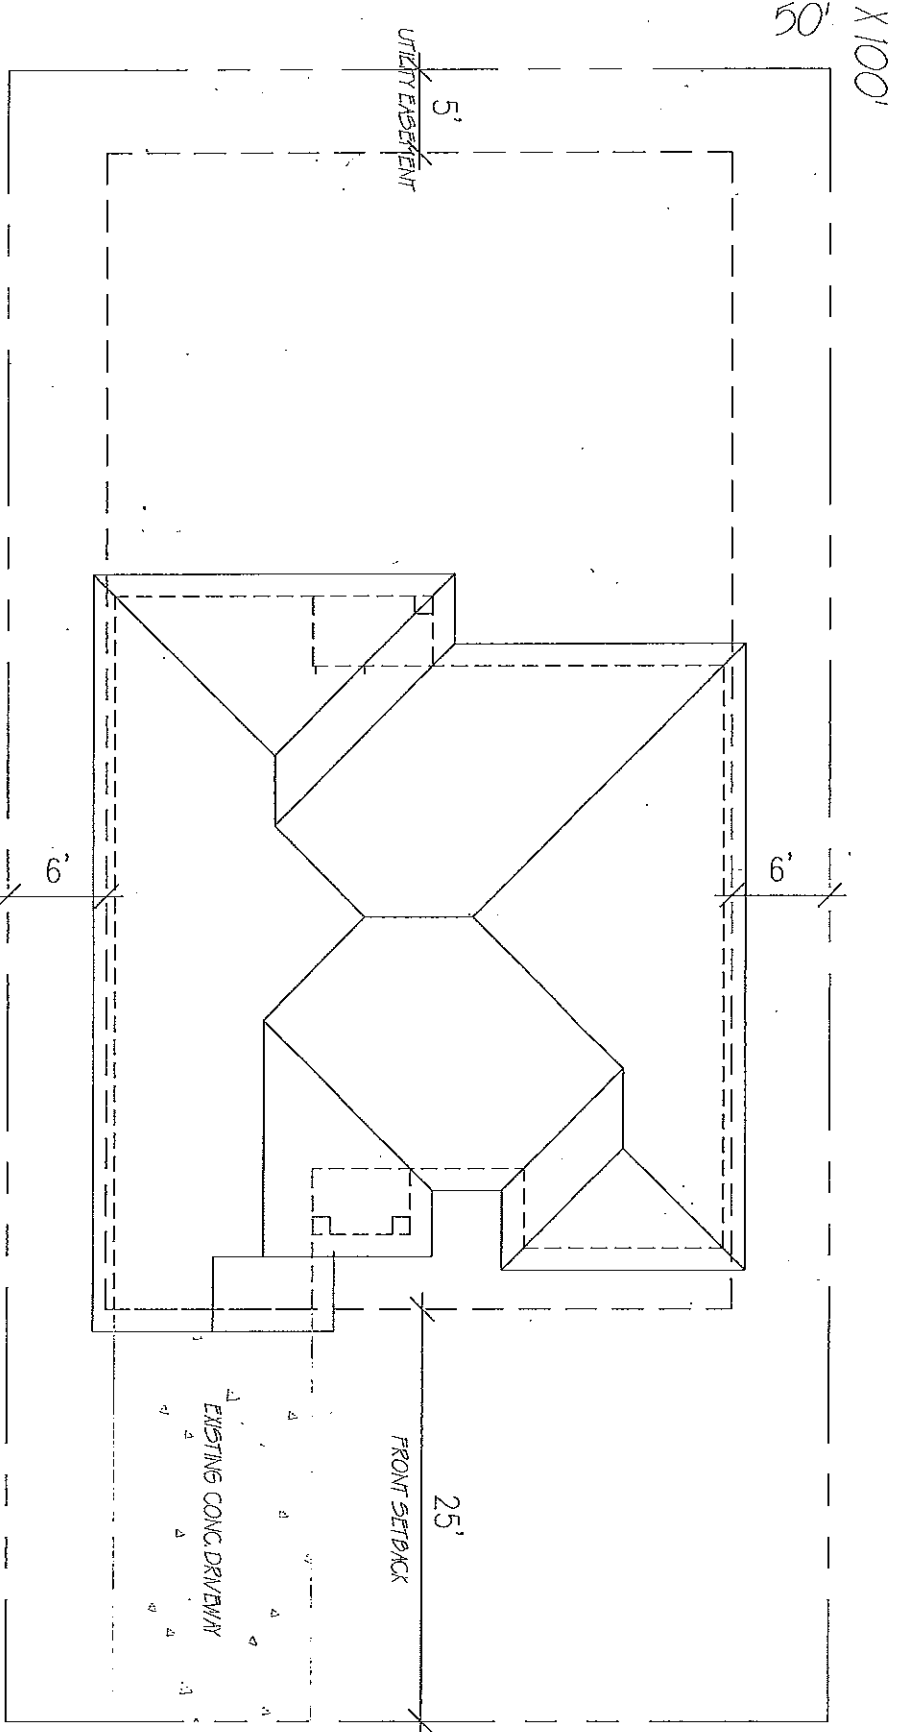

TOTAL AREA
1392 SQ. FT.

YELLOW JACKET ESTATES PH I AMENDED LOT 6

911 Annabelle St

URBAN COUNTY PROGRAM
OWNER OCCUPIED HOUSING REHABILITATION PROGRAM

DION OKDIE - PROPERTY PLAN
911-ANNABELLE ST - EDCOUCH

LIVING AREA
1392 SQ. FT.

DION OKDIE - PROPERTY PLAN
 911-ANNABELLE ST - EDCOUCH

TOTAL AREA
 1039 SQ. FT.