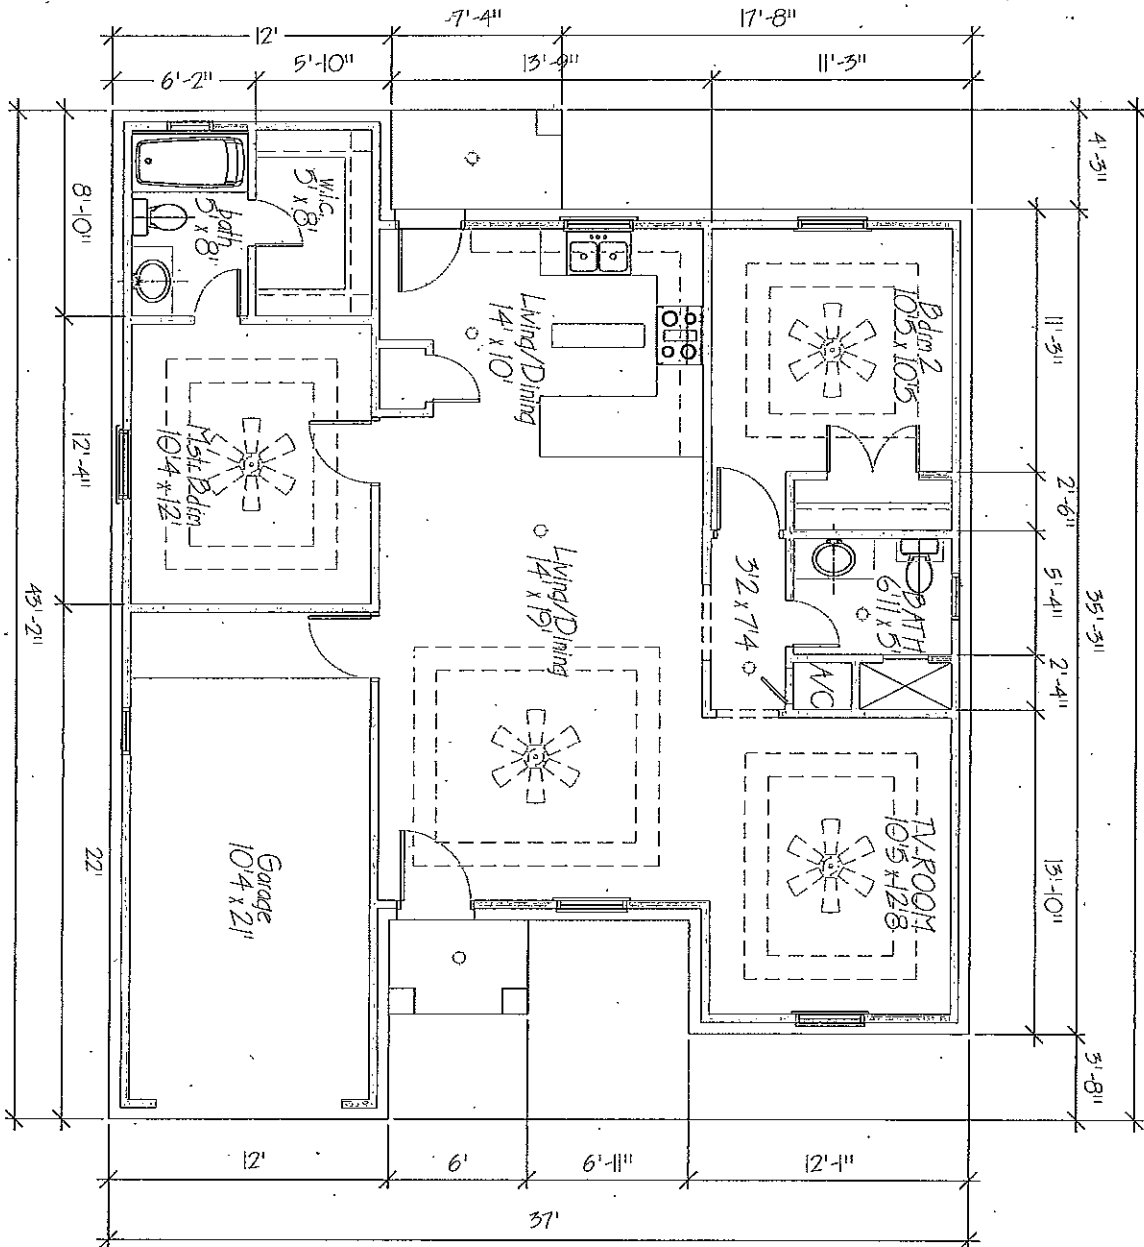

TOTAL AREA
1392 SQ. FT.

YELLOW JACKET ESTATES PH I AMENDED LOT 6

911 Annabelle St

URBAN COUNTY PROGRAM
OWNER OCCUPIED HOUSING REHABILITATION PROGRAM

DION OKDIE - PROPERTY PLAN
911-ANNABELLE ST - EDCOUCH

LIVING AREA
1392 SQ. FT.

PLEASE NOTE THAT ALL DIMENSIONS ARE BASED ON AN ESTIMATION AND ARE NOT PRECISE.

BACK ELEVATION

FRONT ELEVATION

LEFT ELEVATION

RIGHT ELEVATION

URBAN COUNTY PROGRAM
 OWNER OCCUPIED HOUSING REHABILITATION PROGRAM

DION OKDIE - PROPERTY PLAN
 911-ANNABELLE ST - EDCOUCH

TOTAL AREA
 1039 SQ. FT.