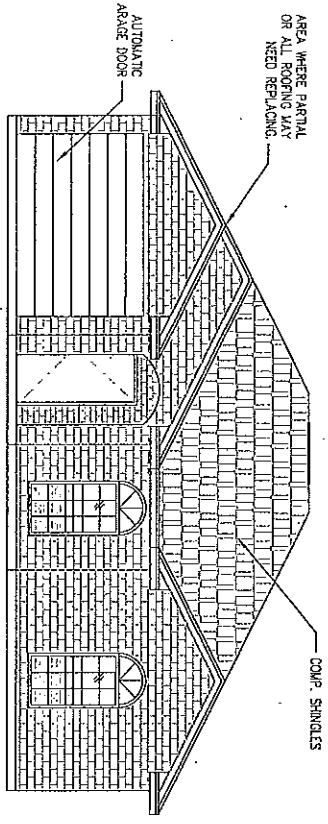

TOTAL AREA
1392 SQ. FT.

YELLOW JACKET ESTATES PH I AMENDED LOT 6

911 Annabelle St

URBAN COUNTY PROGRAM
OWNER OCCUPIED HOUSING REHABILITATION PROGRAM

DION OKDIE - PROPERTY PLAN
911-ANNABELLE ST - EDCOUCH

LIVING AREA
1392 SQ. FT.

PLEASE NOTE THAT ALL DIMENSIONS ARE BASED ON AN ESTIMATION AND ARE NOT PRECISE.

BACK ELEVATION

FRONT ELEVATION

LEFT ELEVATION

RIGHT ELEVATION

URBAN COUNTY PROGRAM
 OWNER OCCUPIED HOUSING REHABILITATION PROGRAM

DION OKDIE - PROPERTY PLAN
 911-ANNABELLE ST - EDCOUCH

TOTAL AREA
 1039 SQ. FT.