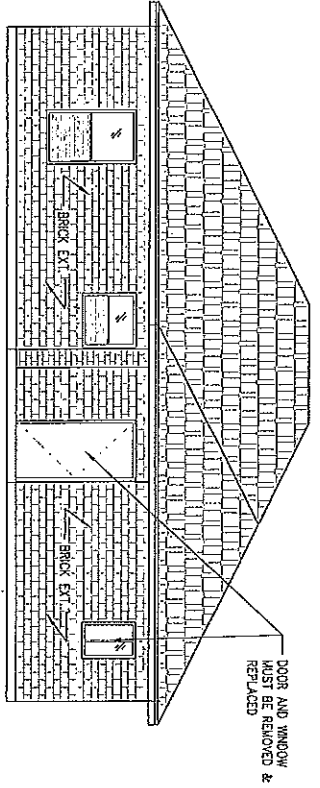

TOTAL AREA
1392 SQ. FT.

YELLOW JACKET ESTATES PH I AMENDED LOT 6

911 Annabelle St

URBAN COUNTY PROGRAM
OWNER OCCUPIED HOUSING REHABILITATION PROGRAM

DION OKDIE - PROPERTY PLAN
911-ANNABELLE ST - EDCOUCH

LIVING AREA
1392 SQ. FT.

PLEASE NOTE THAT ALL DIMENSIONS ARE BASED ON AN ESTIMATION AND ARE NOT PRECISE.

BACK ELEVATION

FRONT ELEVATION

LEFT ELEVATION

RIGHT ELEVATION

URBAN COUNTY PROGRAM
 OWNER OCCUPIED HOUSING REHABILITATION PROGRAM

DION OKDIE - PROPERTY PLAN
 911-ANNABELLE ST - EDCOUCH

TOTAL AREA
 1039 SQ. FT.