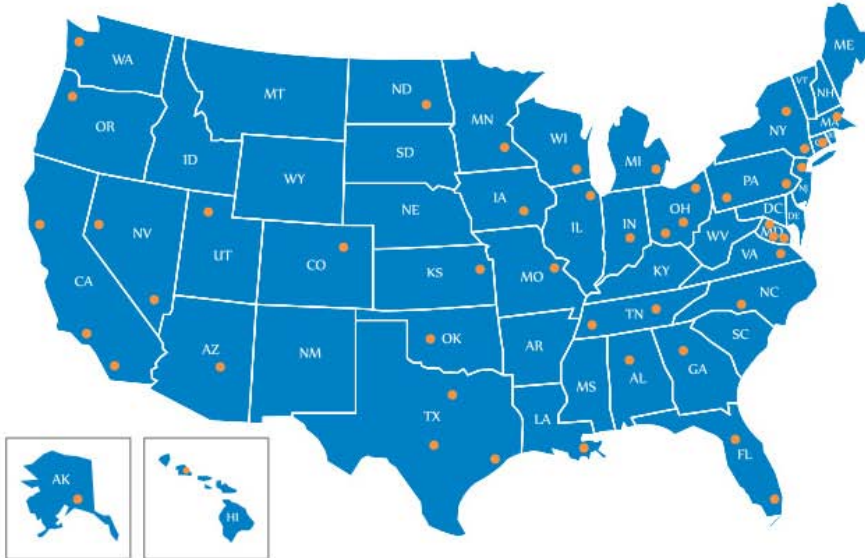

FIND A LOCAL REP

Enter your 5-digit zip code: [Find](#) | Select your country:

CONTACT US

- Contact Us
- (800) 786-5528
- Find a Local Rep
- Request Service
- Sign up for updates

Try our service

Faster response = more uptime

95% completion on the first call

[Call us! →](#)

ATMs, Money Counters & Scanners, Check Scanners, Coin Counters & Sorters, Shredders & Supplies in Selma, TX

The Cummins Allison San Antonio branch offers product expertise & industry knowledge best suited towards defining your company needs in order to determine the right product fit and combination for your business needs.

- Full-function walkup, drive-through & lobby ATMs
- Self-service and attended coin counters
- Money counters & scanners
- Check scanners
- Cash drawer & retail cash solutions
- Ticket counters & imaging
- Cross Cut & Strip Cut Shredders
- Machine Supplies