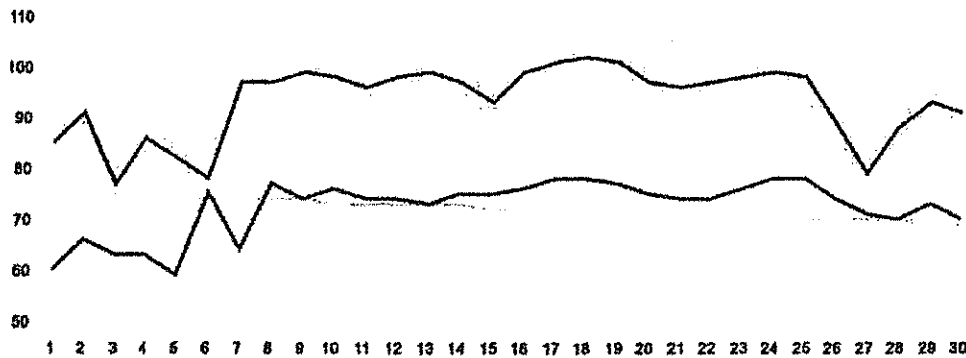

August 2016

October 2016

24kt Gold

Copper

Titanium

foreverspin™

Temperature Graph September 2016

	Avg. Hi	Avg. Lo	Actual Hi	Actual Lo
High	Actual: 83°	Normal: 92°	Departure: N/A° (N/A)	Record: N/A° (N/A)
Low	Actual: 72°	Normal: 72°	Departure: N/A° (N/A)	Record: N/A° (N/A)
Average	Actual: 83°	Normal: 82°	Departure: +1°	
Precip	Actual: 1.2 in	Normal: 4.91 in	Departure: -3.71 in	