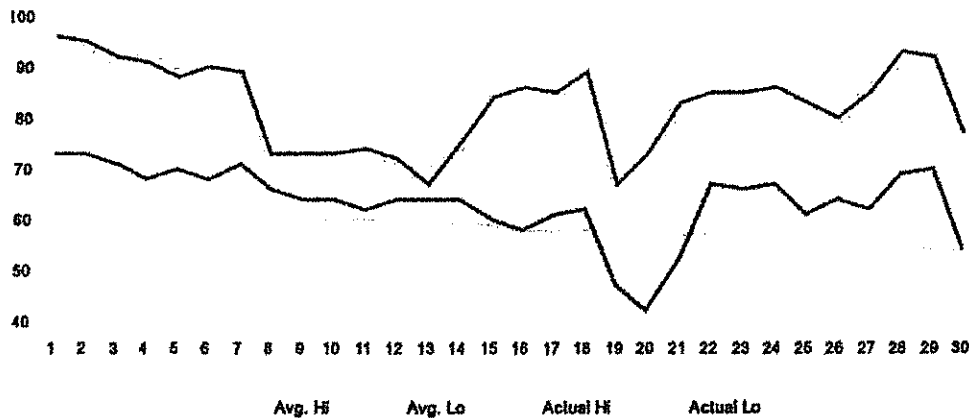

3/9/2017

Donna November Weather 2016 - AccuWeather Forecast for TX 78537

Date	High/Low	Precip	Wind	Humidity
Wed 11/16	86°/58°	0 IN	0 IN	80°/58°
Thu 11/17	85°/61°	0 IN	0 IN	80°/58°
Fri 11/18	89°/62°	0 IN	0 IN	79°/58° (11)
Sat 11/19	67°/47°	0 IN	0 IN	79°/58° (12)
Sun 11/20	73°/42°	0 IN	0 IN	79°/57° (13)
Mon 11/21	83°/52°	0 IN	0 IN	78°/57°
Tue 11/22	85°/67°	0 IN	0 IN	78°/57°
Wed 11/23	85°/66°	0 IN	0 IN	78°/56°
Thu 11/24	86°/67°	0.03 IN	0 IN	78°/56°
Fri 11/25	83°/61°	0 IN	0 IN	77°/56°
Sat 11/26	80°/64°	0 IN	0 IN	77°/55°
Sun 11/27	85°/62°	0 IN	0 IN	77°/55°
Mon 11/28	93°/69°	0 IN	0 IN	76°/55°
Tue 11/29	92°/70°	0 IN	0 IN	76°/54°
Wed 11/30	77°/54°	0 IN	0 IN	76°/54°

too wet to work
too wet to work

Online ordering now available with United Rentals.

October 2016

December 2016

Temperature Graph November 2016

Actual Normal Departure Record