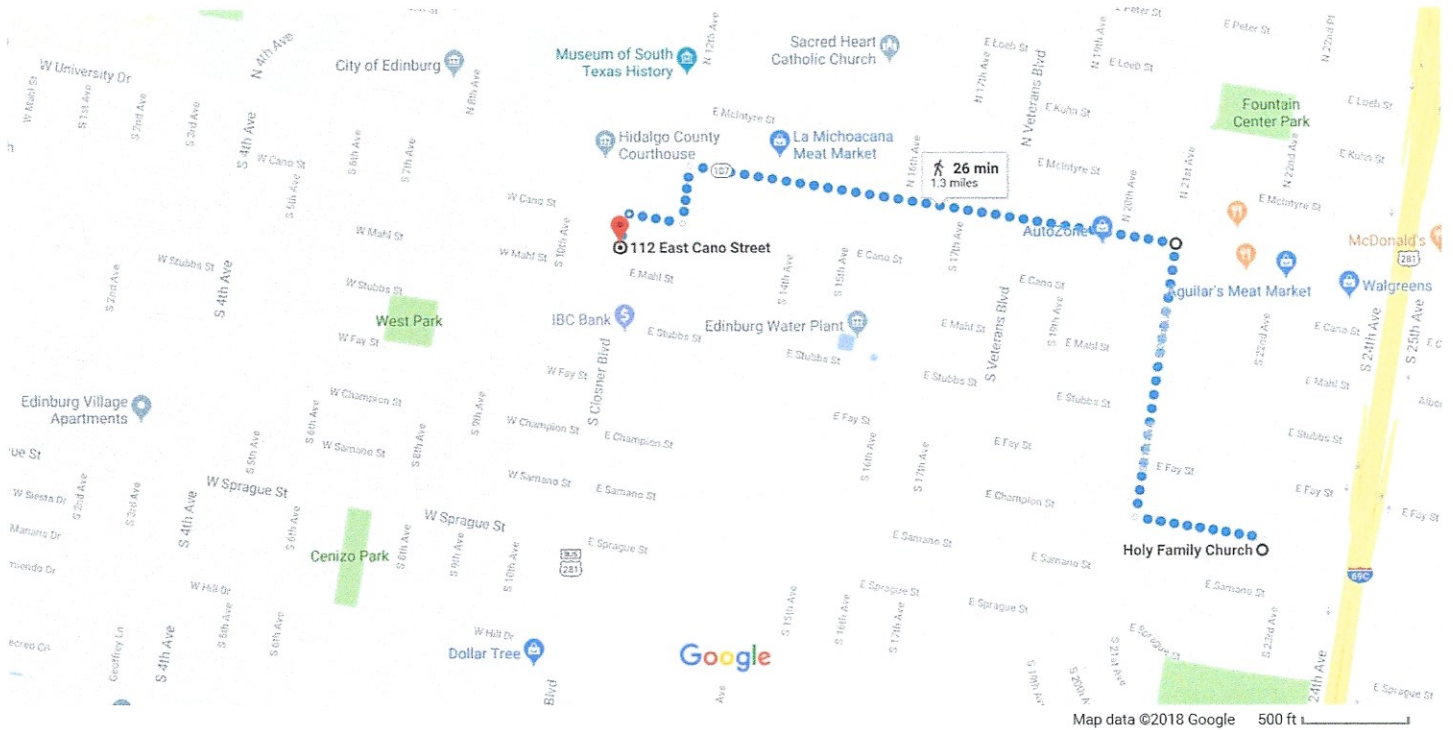

Holy Family Church to 112 E Cano St, Edinburg, TX 78539

Walk 1.3 miles, 26 min

WALKING ON SIDEWALK WHEN AVAILABLE FOLLOWING ALL TRAFFIC LAWS

Holy Family Church

1302 E Champion St, Edinburg, TX 78539

⚠ Use caution—walking directions may not always reflect real-world conditions

- ↑ 1. Head west on E Champion St toward S 22nd Ave 0.2 mi
- ↘ 2. Turn right onto S 21st Ave 0.3 mi
- ↙ 3. Turn left onto E University Dr 0.6 mi
- ↙ 4. Turn left onto S 12th Ave 381 ft
- ↘ 5. Turn right onto E Cano St 354 ft
- ↙ 6. Turn left onto S Closer Blvd 230 ft

112 E Cano St

Edinburg, TX 78539

These directions are for planning purposes only. You may find that construction projects, traffic, weather, or other events may cause conditions to differ from the map results, and you should plan your route accordingly. You must obey all signs or notices regarding your route.