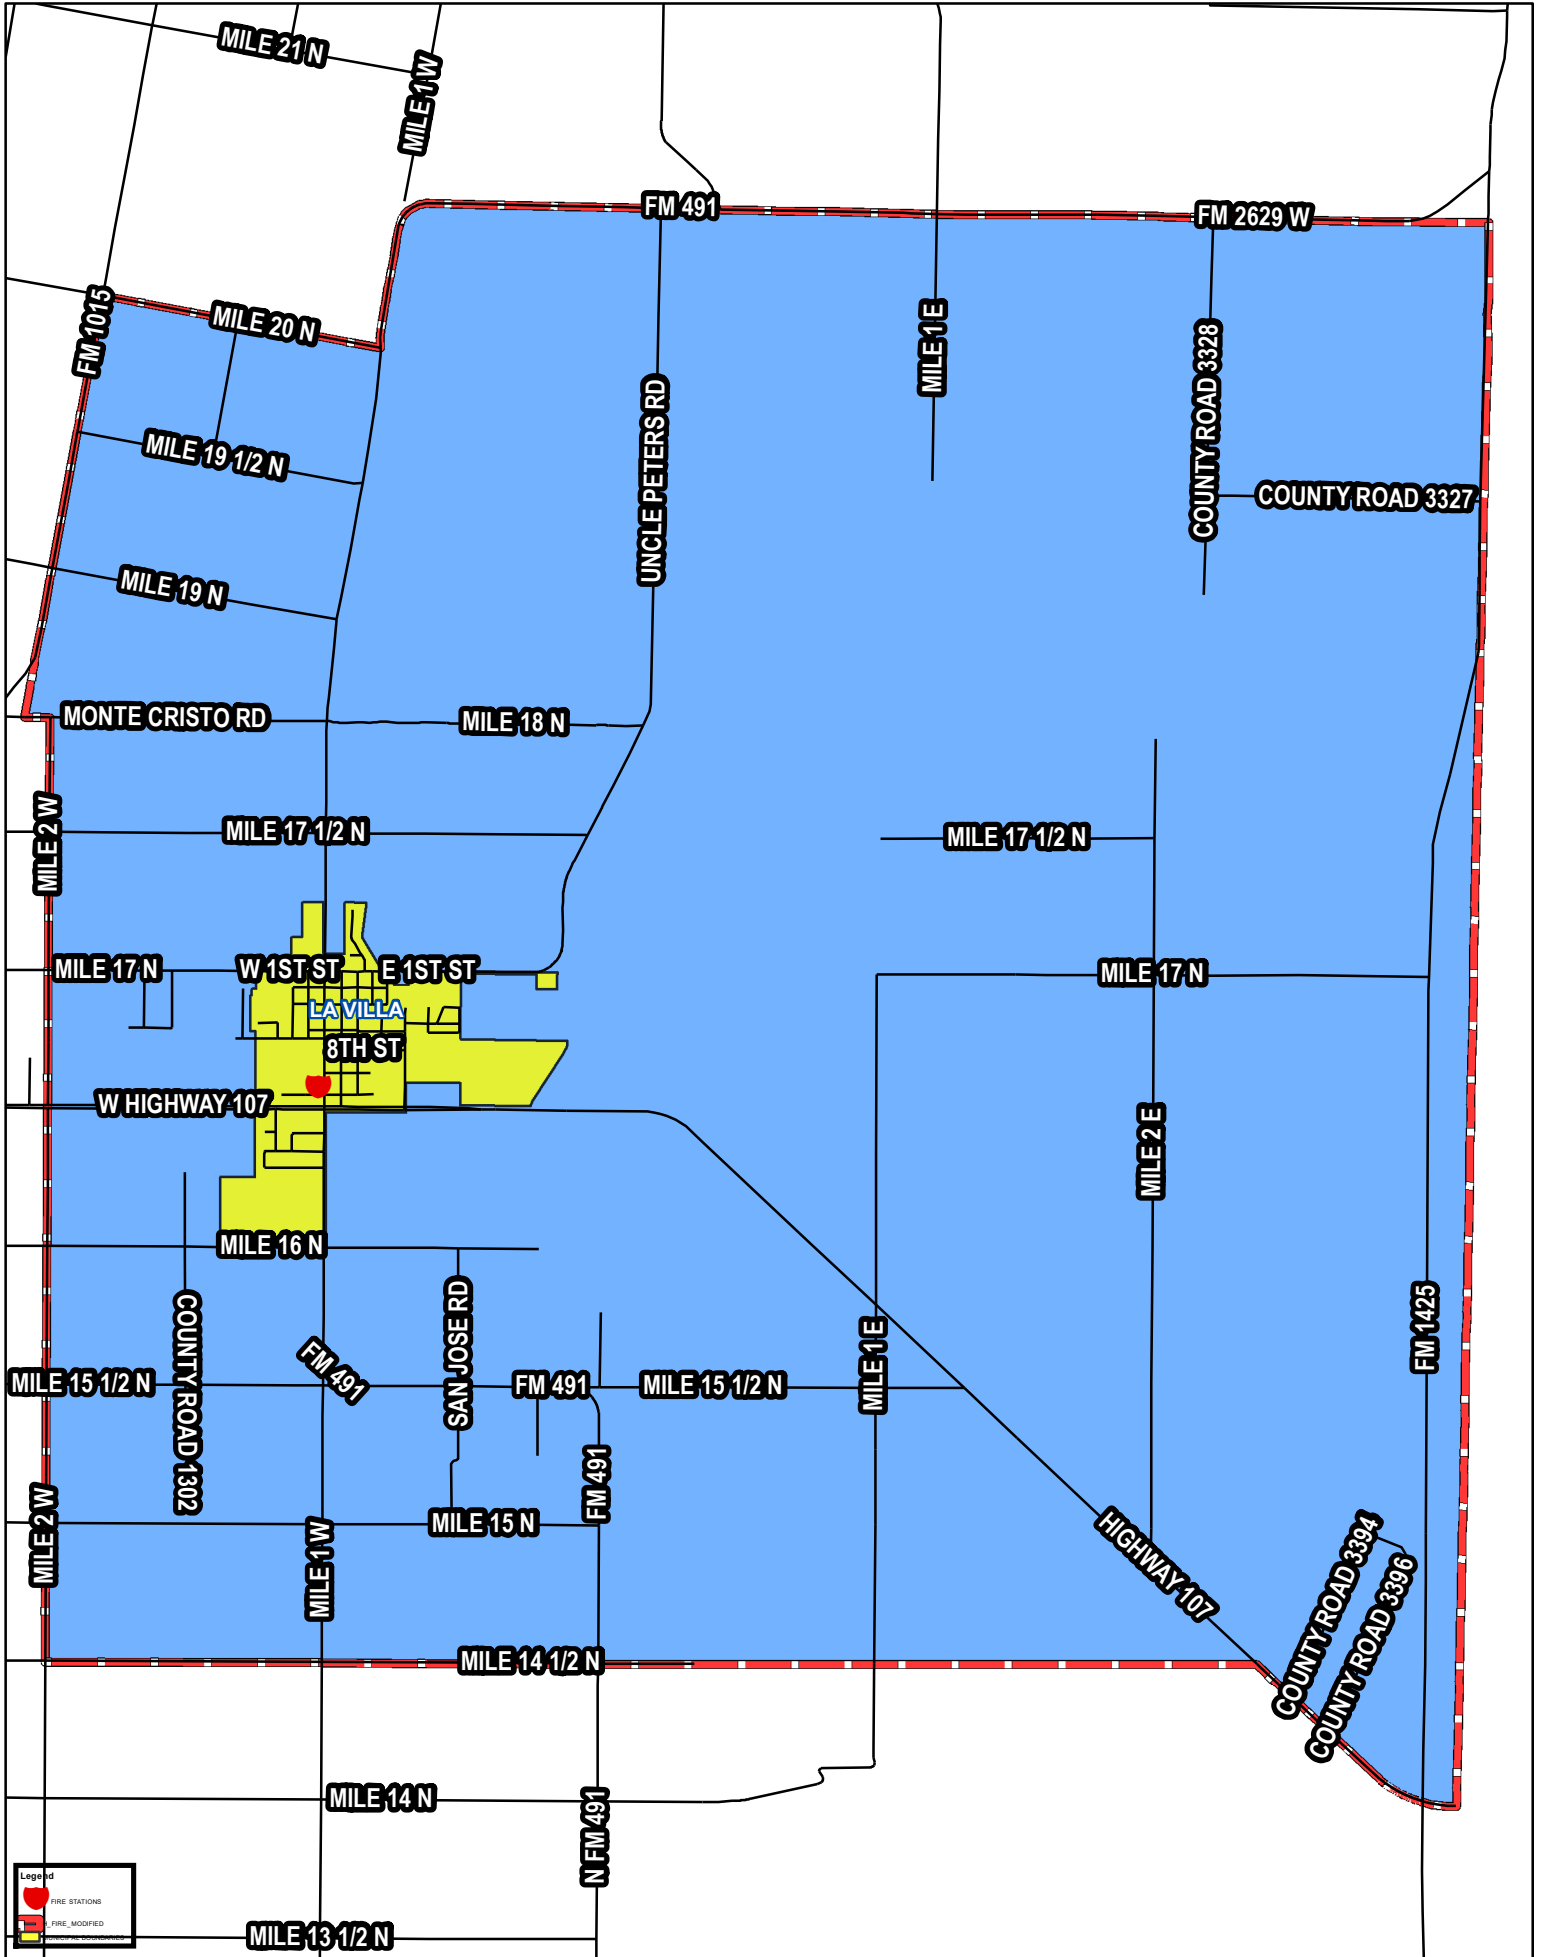

# LA VILLA RURAL RESPONSE AREA

Legend

- FIRE STATIONS
- FIRE\_MODIFIED