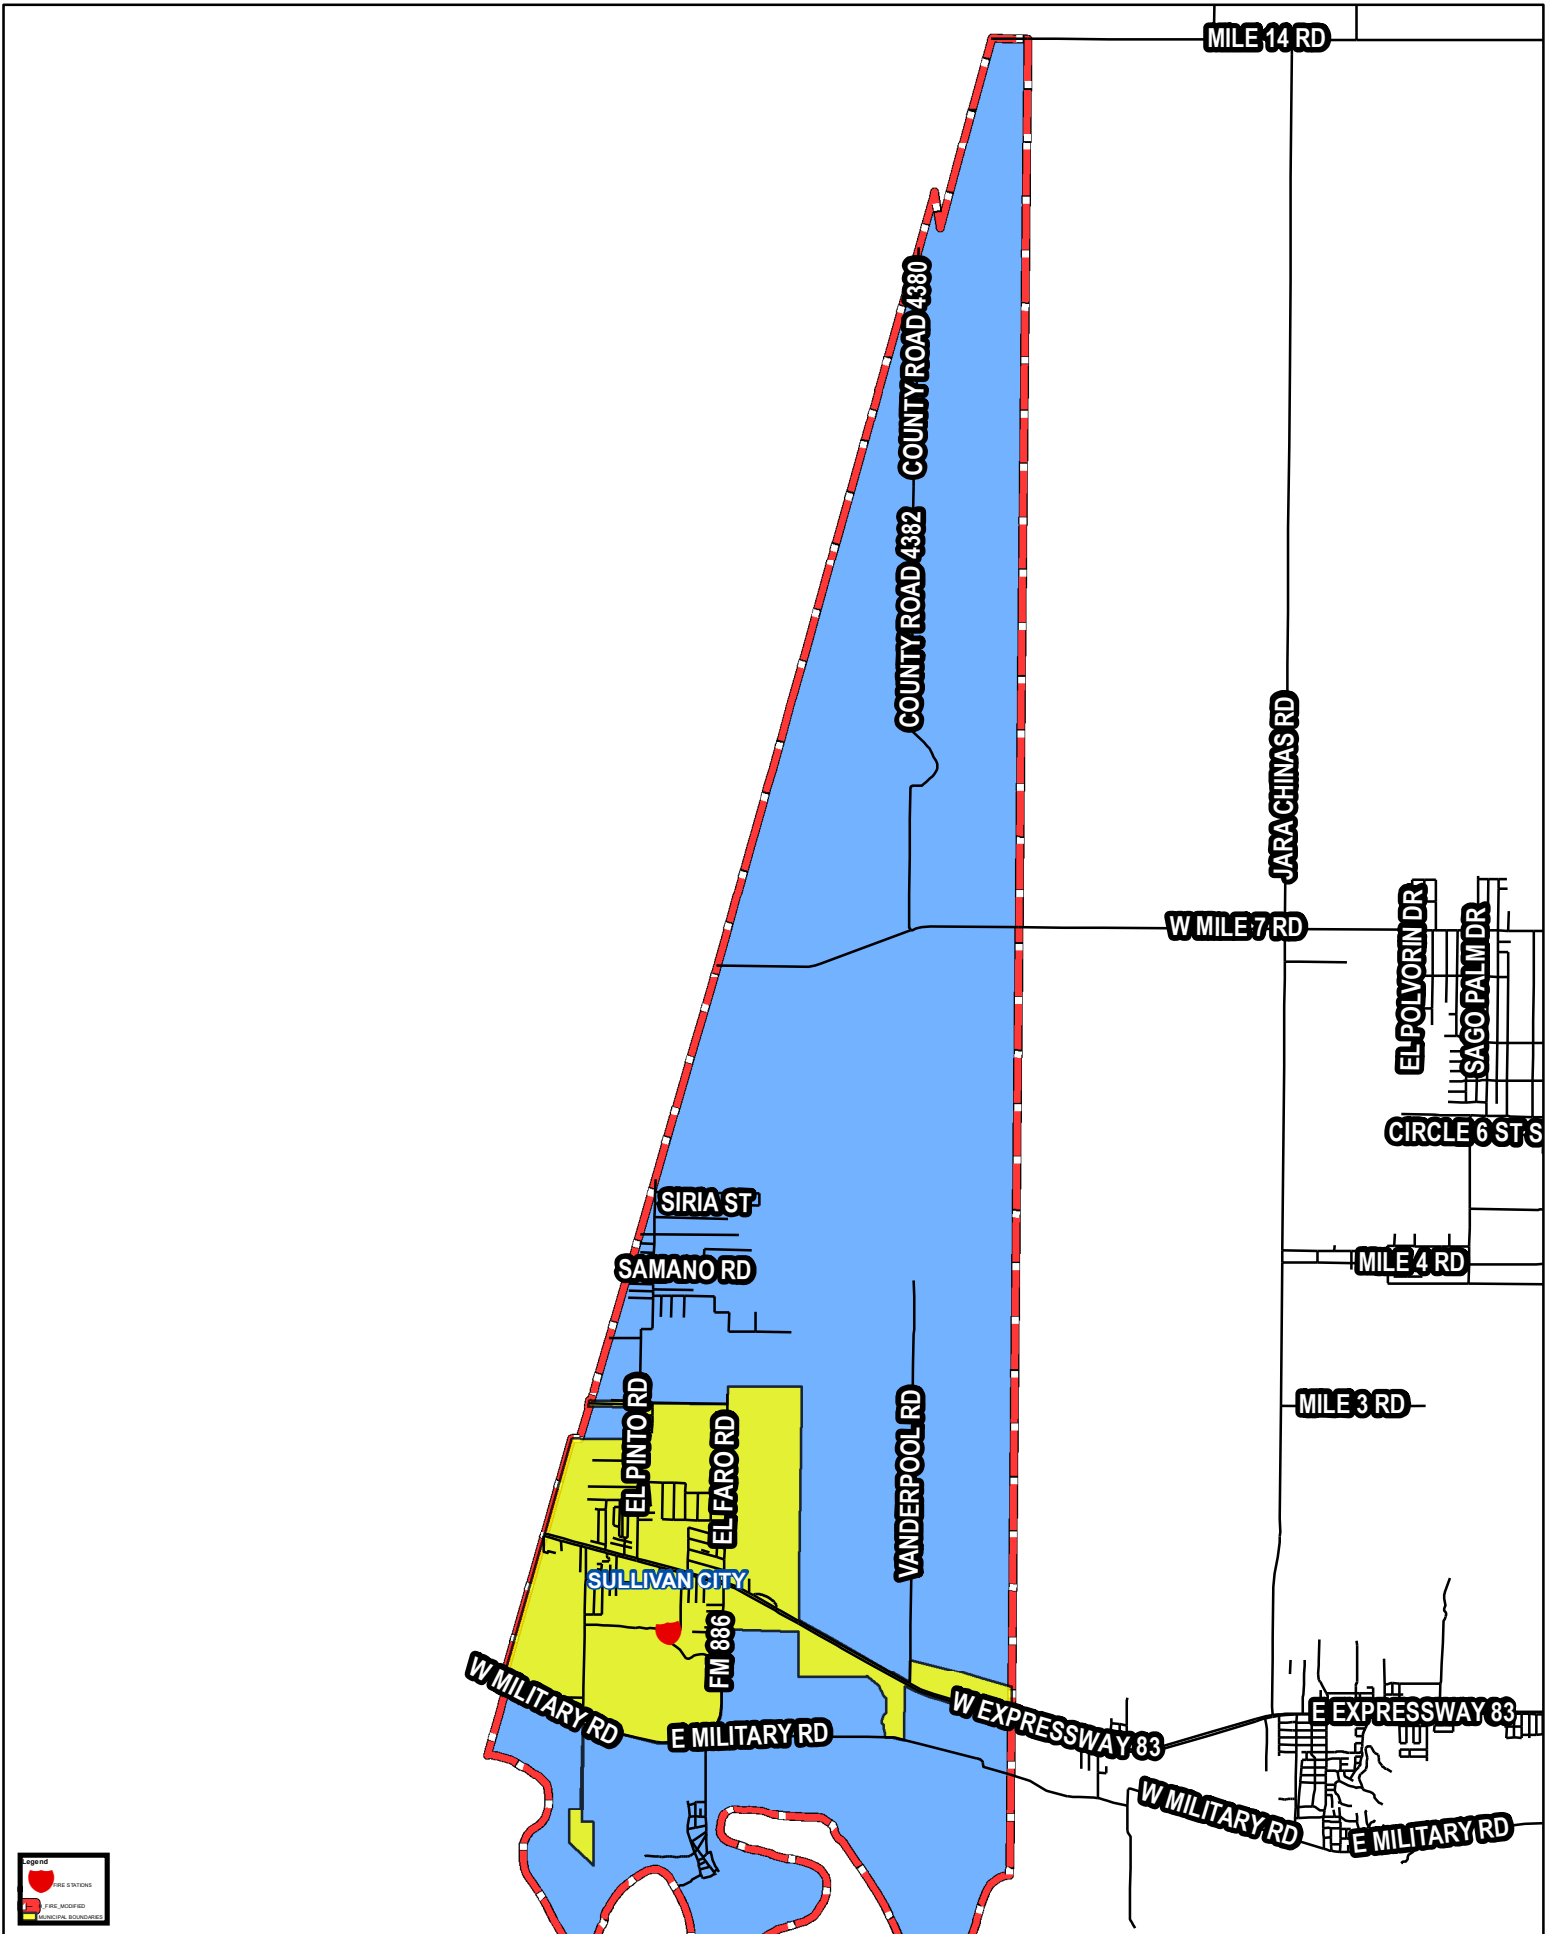

# SULLIVAN CITY RURAL RESPONSE AREA

Legend

- FIRE STATIONS
- FIRE HYDRANTS
- MUNICIPAL BOUNDARIES