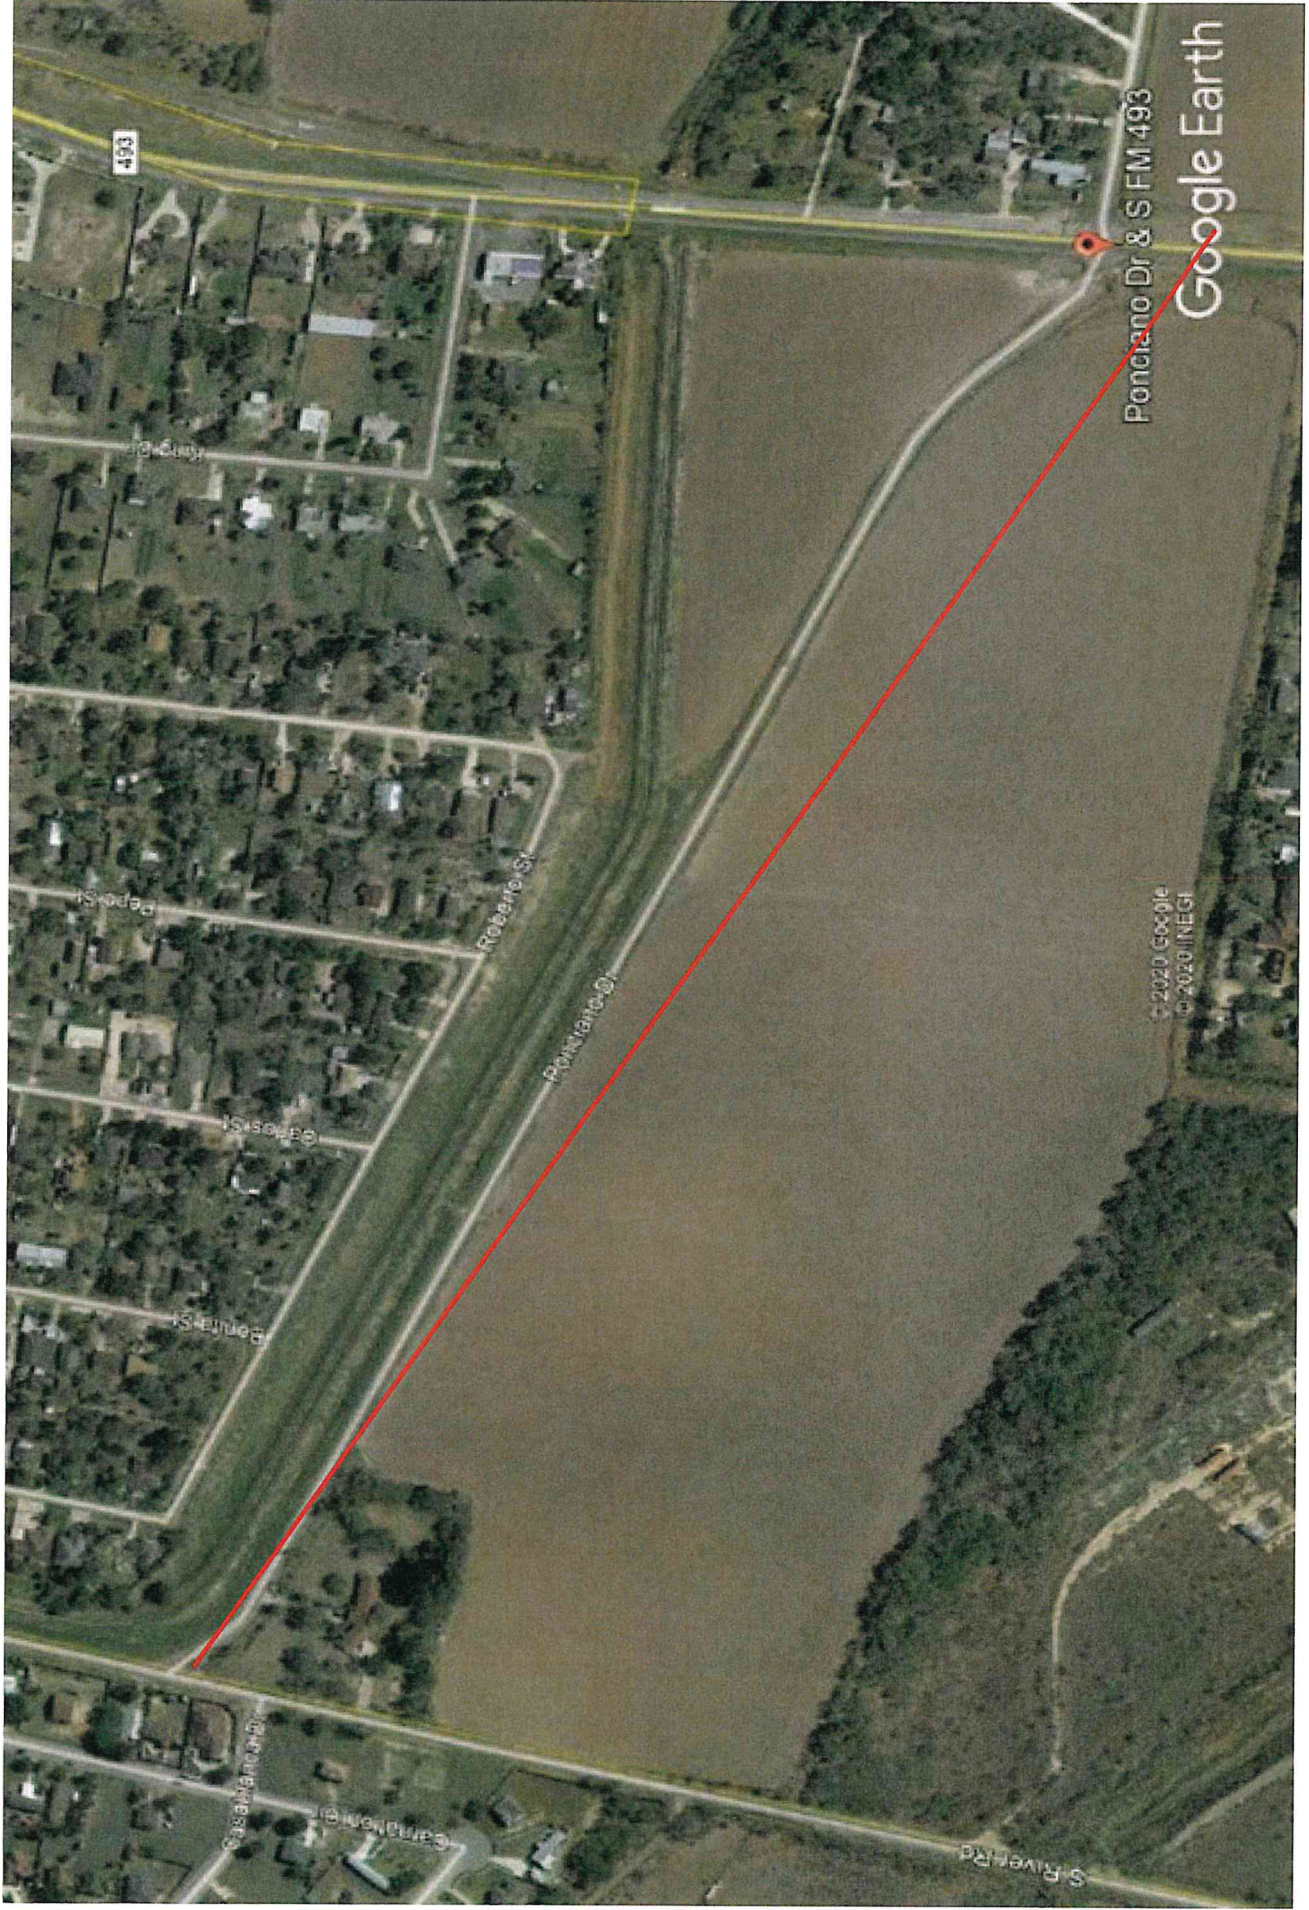

# Exhibit A

Ponciano Road-Donna, Texas form FM 493 to South River Road (Approx. 2,765 LF)