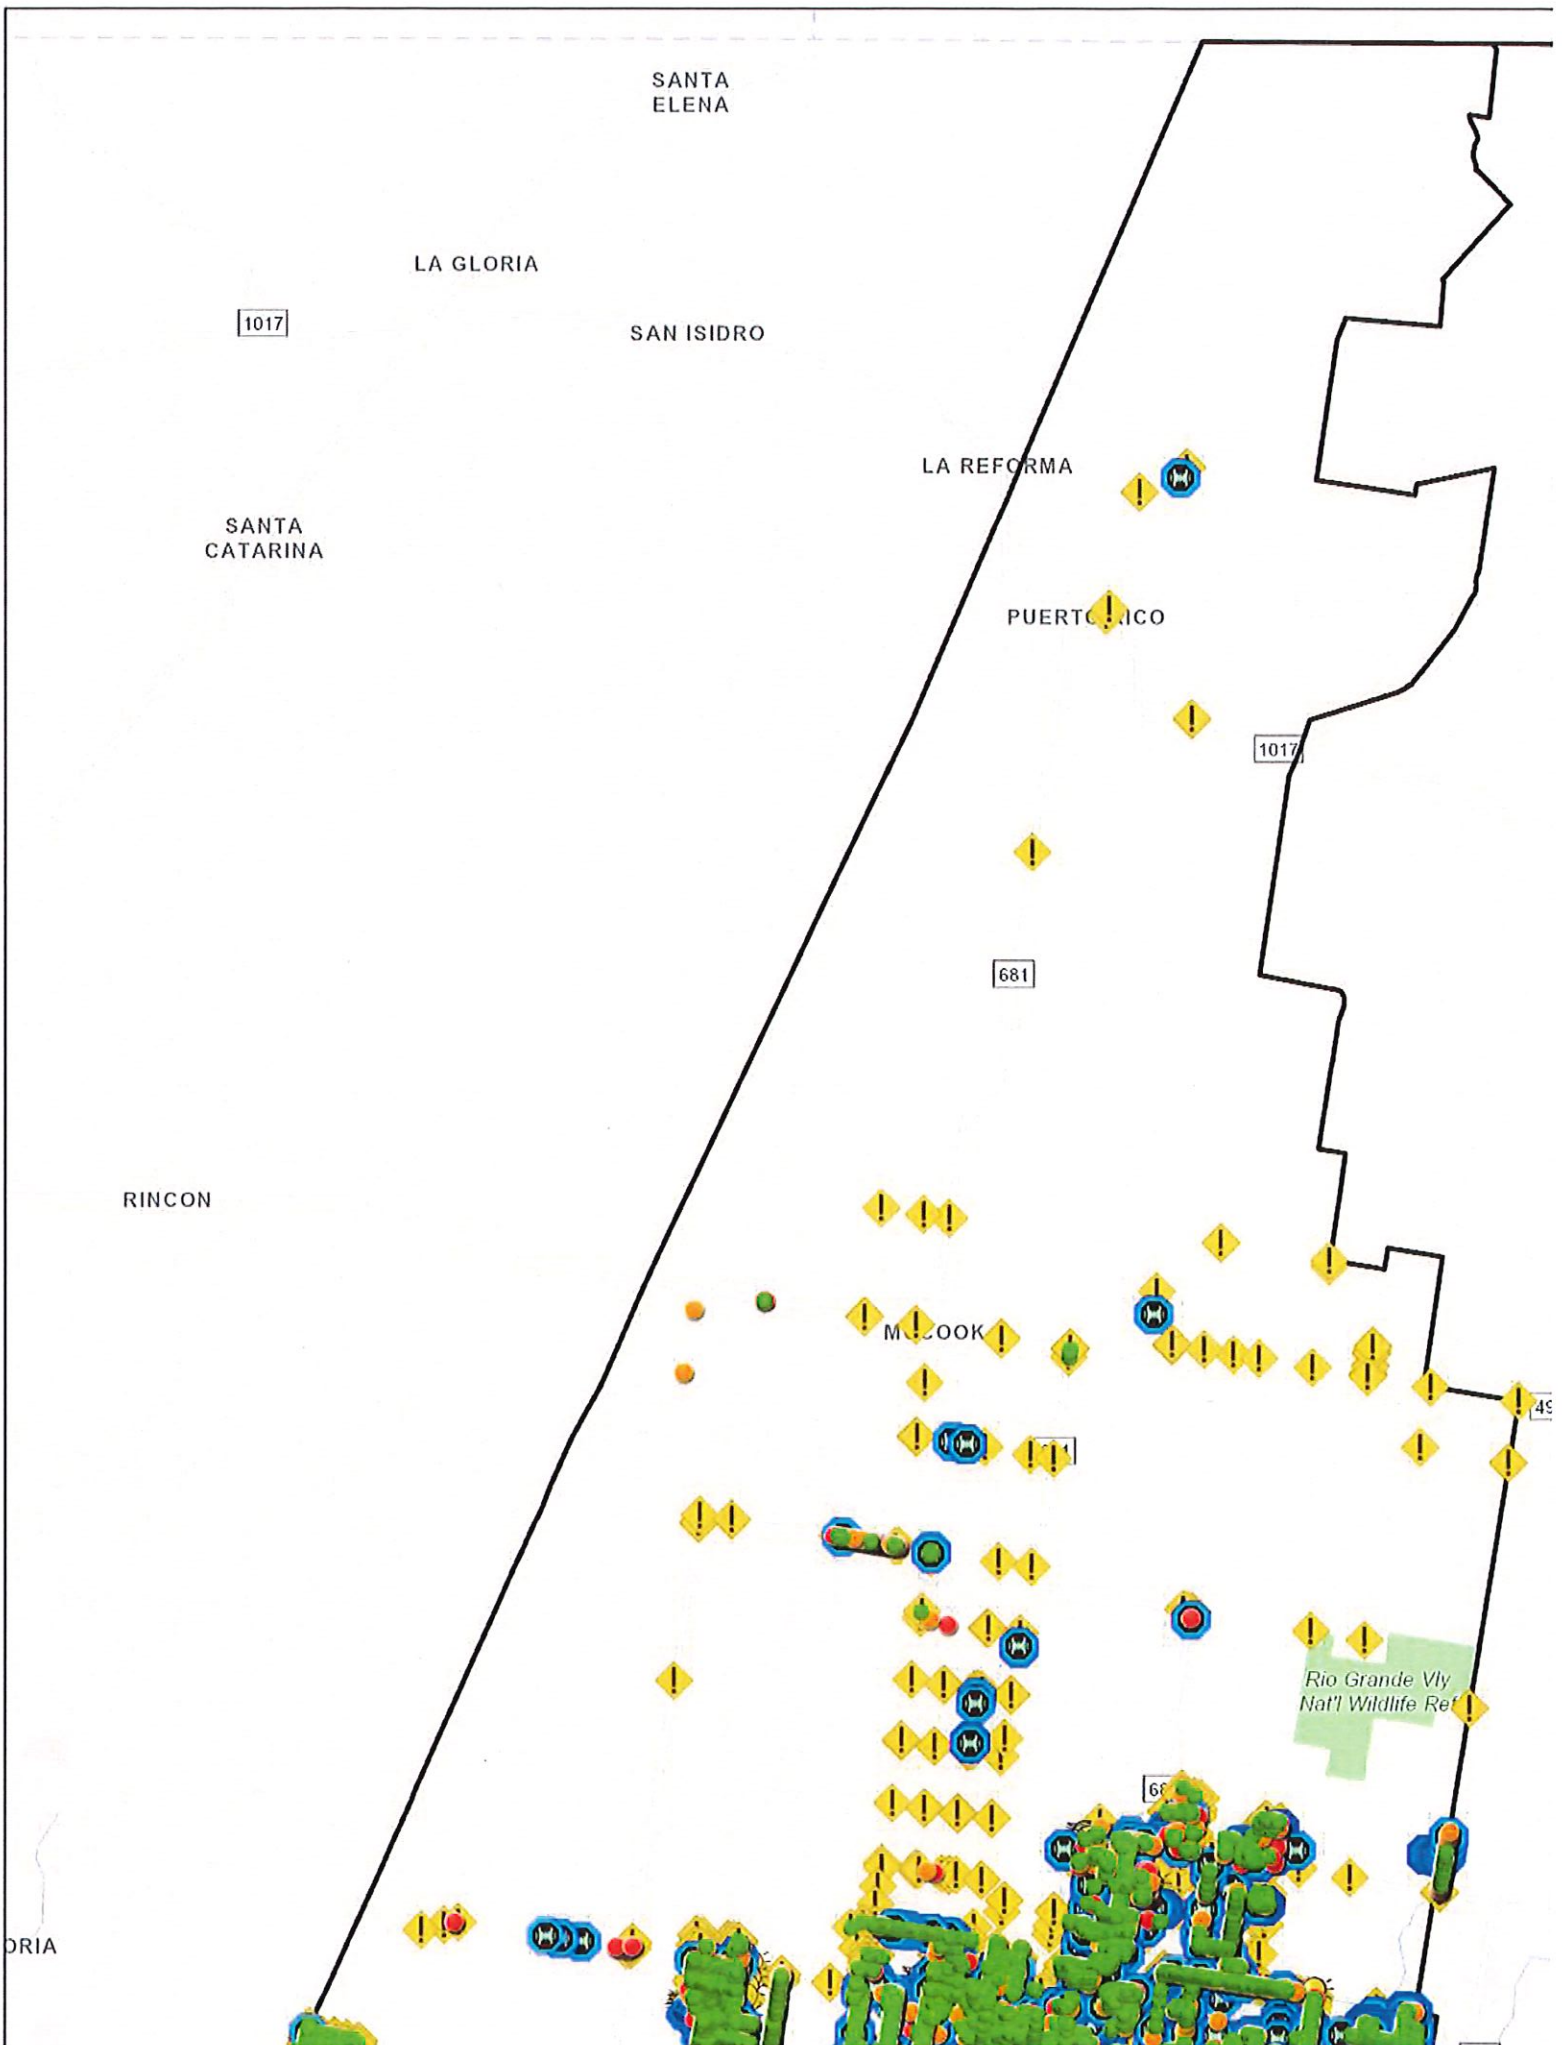

SANTA ELENA

LA GLORIA

1017

SAN ISIDRO

SANTA CATARINA

LA REFORMA

PUERTO RICO

1017

681

RINCON

M. LOOK

45

Rio Grande Vly
Nat'l Wildlife Re

68

ORIA