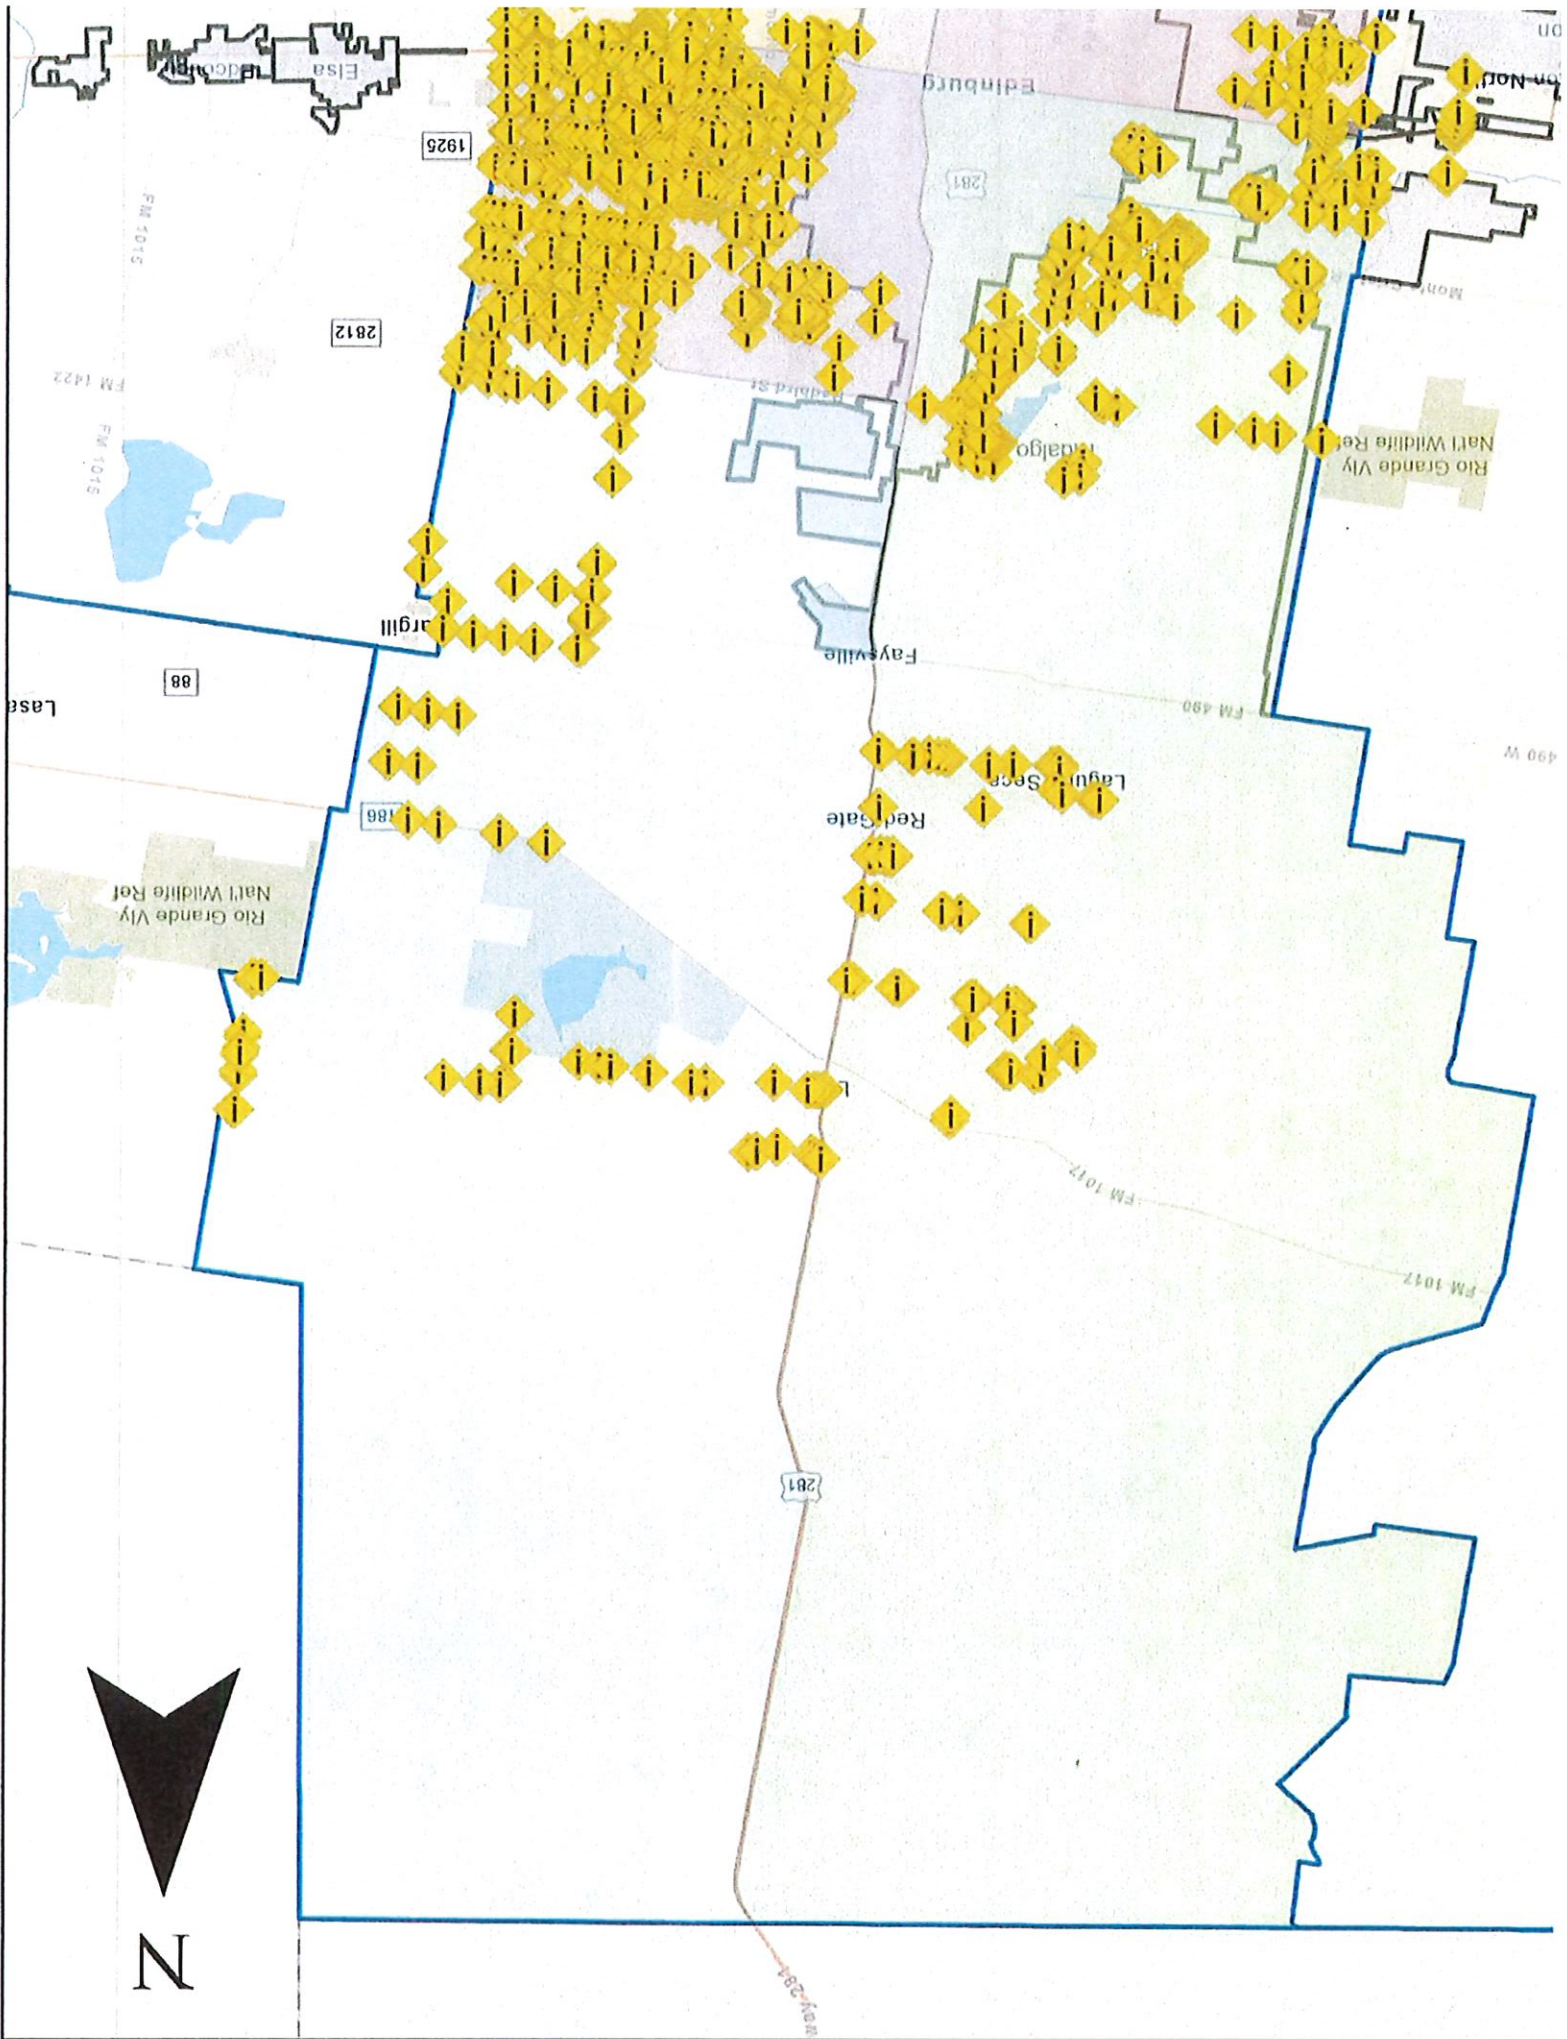

EXHIBIT A

EXHIBIT B

Exhibit B - List of Roads Inspected - April 2022

Street Name	Pct	Road ID	City	Starting Point	End Point
Hendrix Ave	4	1799	Edinburg	26.293336 -98.069643	26.293904 -98.073426
Holmes Ave	4	2152	Edinburg	26.293020 -98.074328	26.292580 -98.071301
Magnolia Village Dr	4	2142	Edinburg	26.296357 -98.078503	26.291903 -98.079309
Villarreal Rd	4	2153	Edinburg	26.294465 -98.065165	26.289958 -98.065951
Tex Mex Rd	4	1724	Edinburg	26.293877 -98.094076	26.289692 -98.064322
Skinner Rd	4	2308	Edinburg	26.293492 -98.057722	26.288901 -98.058621
Tex Mex Rd	4	2367	Edinburg	26.289676 -98.064266	26.288484 -98.056900
Mile 17	4	2573	Edinburg	26.299131 -98.045804	26.300177 -98.052652
Mile 17 N	4	2404	Edinburg	26.300193 -98.052657	26.301874 -98.064333
Holmes Rd	4	2402	Edinburg	26.299535 -98.048432	26.295954 -98.049037
Holmes Rd	4	2403	Edinburg	26.299558 -98.048399	26.310175 -98.045990
Rankin	4	1809	Edinburg	26.293931 -98.049380	26.293795 -98.048382
Hernandez Dr	4	1808	Edinburg	26.294619 -98.048192	26.295351 -98.053335
Mile 17 1/2 N	4	2405	Edinburg	26.308965 -98.063001	26.306407 -98.045980
Holmes Dr	4	1775	Edinburg	26.298128 -98.048662	26.292924 -98.049589
Cantù Rd	4	1807	Edinburg	26.295554 -98.049092	26.295414 -98.048062
Val Verde Rd	4	1782	Edinburg	26.323076 -98.060585	26.294718 -98.065614
Sunflower Rd	4	2375	Edinburg	26.300402 -98.045750	26.307823 -98.045914
SunFlower Rd	4	1730	Edinburg	26.285517 -98.045634	26.300461 -98.045771
Rogers Rd	4	2487	Edinburg	26.322256 -98.103898	26.324170 -98.117218
Sarah	4	3495	Mission	26.303443, -98.261980	26.303151, -98.259800
Mile 17 N	4	1779	Edinburg	26.301872 -98.064392	26.309825 -98.120031
Sims Ln	4	2333	McAllen	26.298197 -98.248099	26.298012 -98.246744
Malaga St	4	3387	McAllen	26.308726 -98.261088	26.308075 -98.256202
Gonzales Ln	4	2334	McAllen	26.298841 -98.247049	26.298978 -98.248146
Roger Ln	4	2335	McAllen	26.299653 -98.247274	26.299730 -98.248025
Las Palmas Dr	4	3154	McAllen	26.296899 -98.254507	26.294063 -98.257421
Longoria Ln	4	2336	McAllen	26.300463 -98.247522	26.300510 -98.247911
Nopal St	4	1979	McAllen	26.289441 -98.250643	26.288367 -98.252780
Palenque Dr	4	1978	McAllen	26.292490 -98.251115	26.291954 -98.247214
Lafferty St	4	2330	McAllen	26.293304 -98.245630	26.293446 -98.246592
Martz Ln	4	2331	McAllen	26.294218 -98.245770	26.294320 -98.246587
Hildreth Ln	4	2332	McAllen	26.295168 -98.245977	26.295160 -98.246325
Ware Del Norte	4	1976	McAllen	26.296690 -98.246331	26.297198 -98.250316
Mile 17 1/2 Rd	4	2407	Edinburg	26.310132 -98.071038	26.309048 -98.063122
Oxford Ave	4	2349	McAllen	26.289435 -98.238210	26.288333 -98.230742
Ellis Dr	4	1977	McAllen	26.296399 -98.250474	26.295903 -98.246913
Elliot Dr	4	2329	McAllen	26.301736 -98.247938	26.292521 -98.246268
La Lomita	4	2476	McAllen	26.299825 -98.245687	26.298613 -98.236994
N La Lomita Rd	4	1891	McAllen	26.312945 -98.243545	26.299835 -98.245731
Elm Ave	4	3816	McAllen	26.304408 -98.245064	26.304706 -98.247147
N 38th St	4	3817	McAllen	26.305591 -98.246820	26.304707 -98.247146
Frio Ave	4	3815	Edinburg	26.305343 -98.244901	26.305607 -98.246820
Skinner Rd	4	1781	Edinburg	26.322163 -98.052671	26.293688 -98.057680