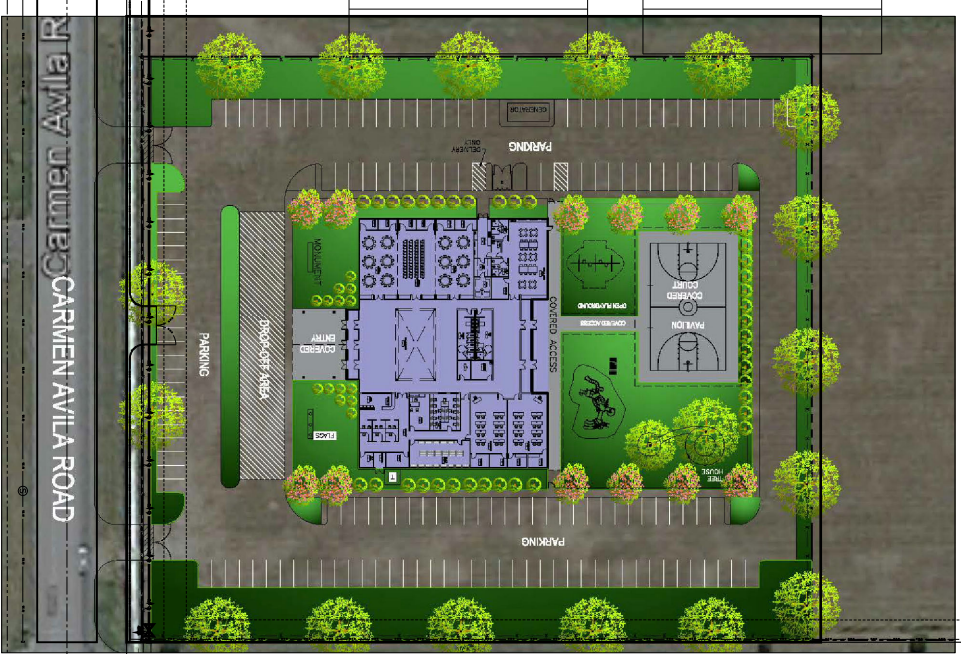

HARWELL MIDDLE SCHOOL  
SCALE: N.T.S.

PROPOSED COMMUNITY CENTER  
(4.50 ACRES +/-)