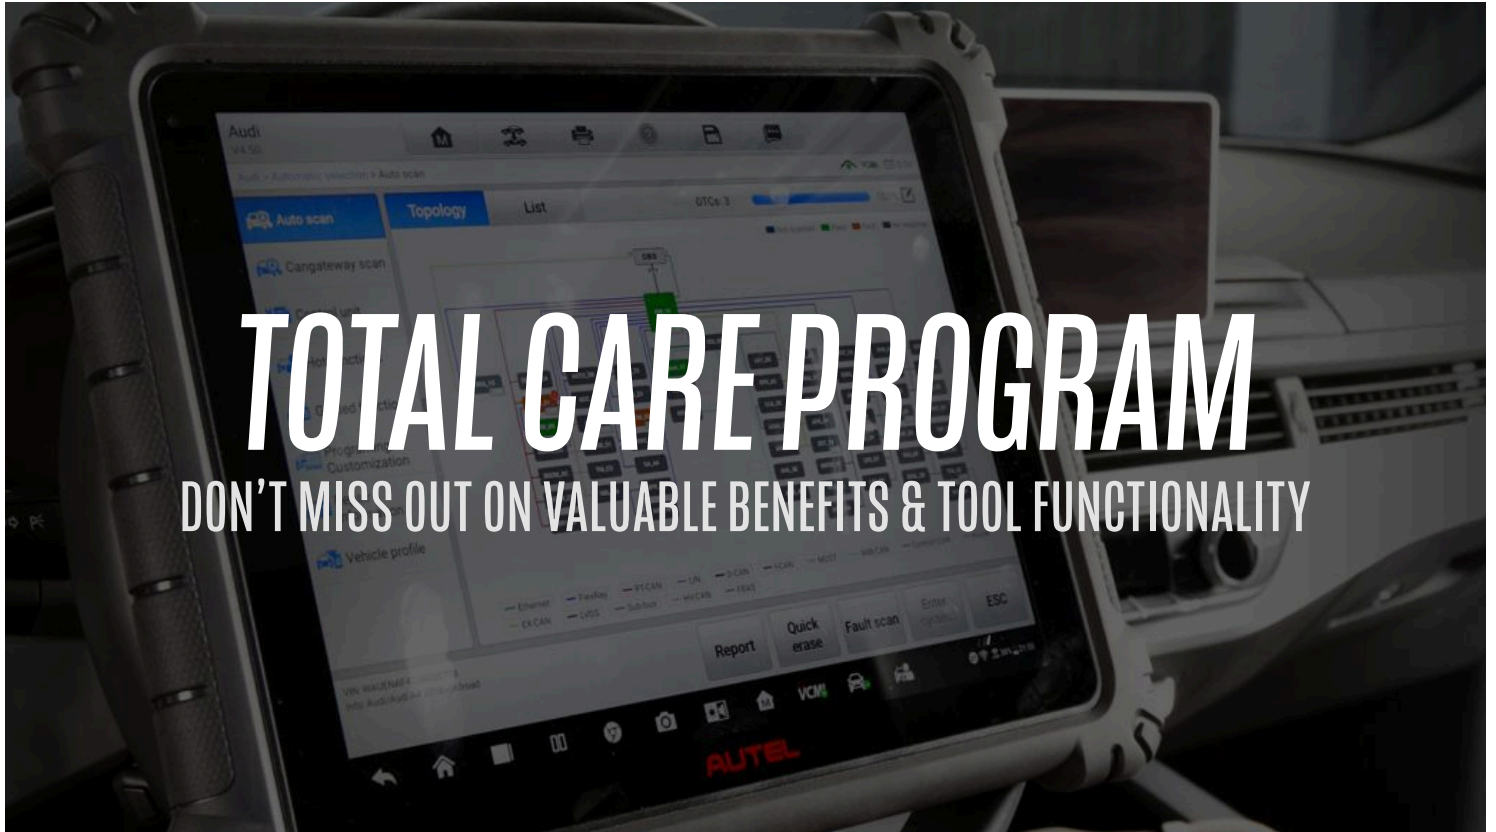

PRODUCTS

WHERE TO BUY

TR

TOTAL CARE PROGRAM

DON'T MISS OUT ON VALUABLE BENEFITS & TOOL FUNCTIONALITY

KEEP YOUR SHOP CRUISING WITHOUT SPEED-BUMPS.

STAY CURRENT WITH THE LATEST AUTEL
SOFTWARE SUBSCRIPTIONS AND